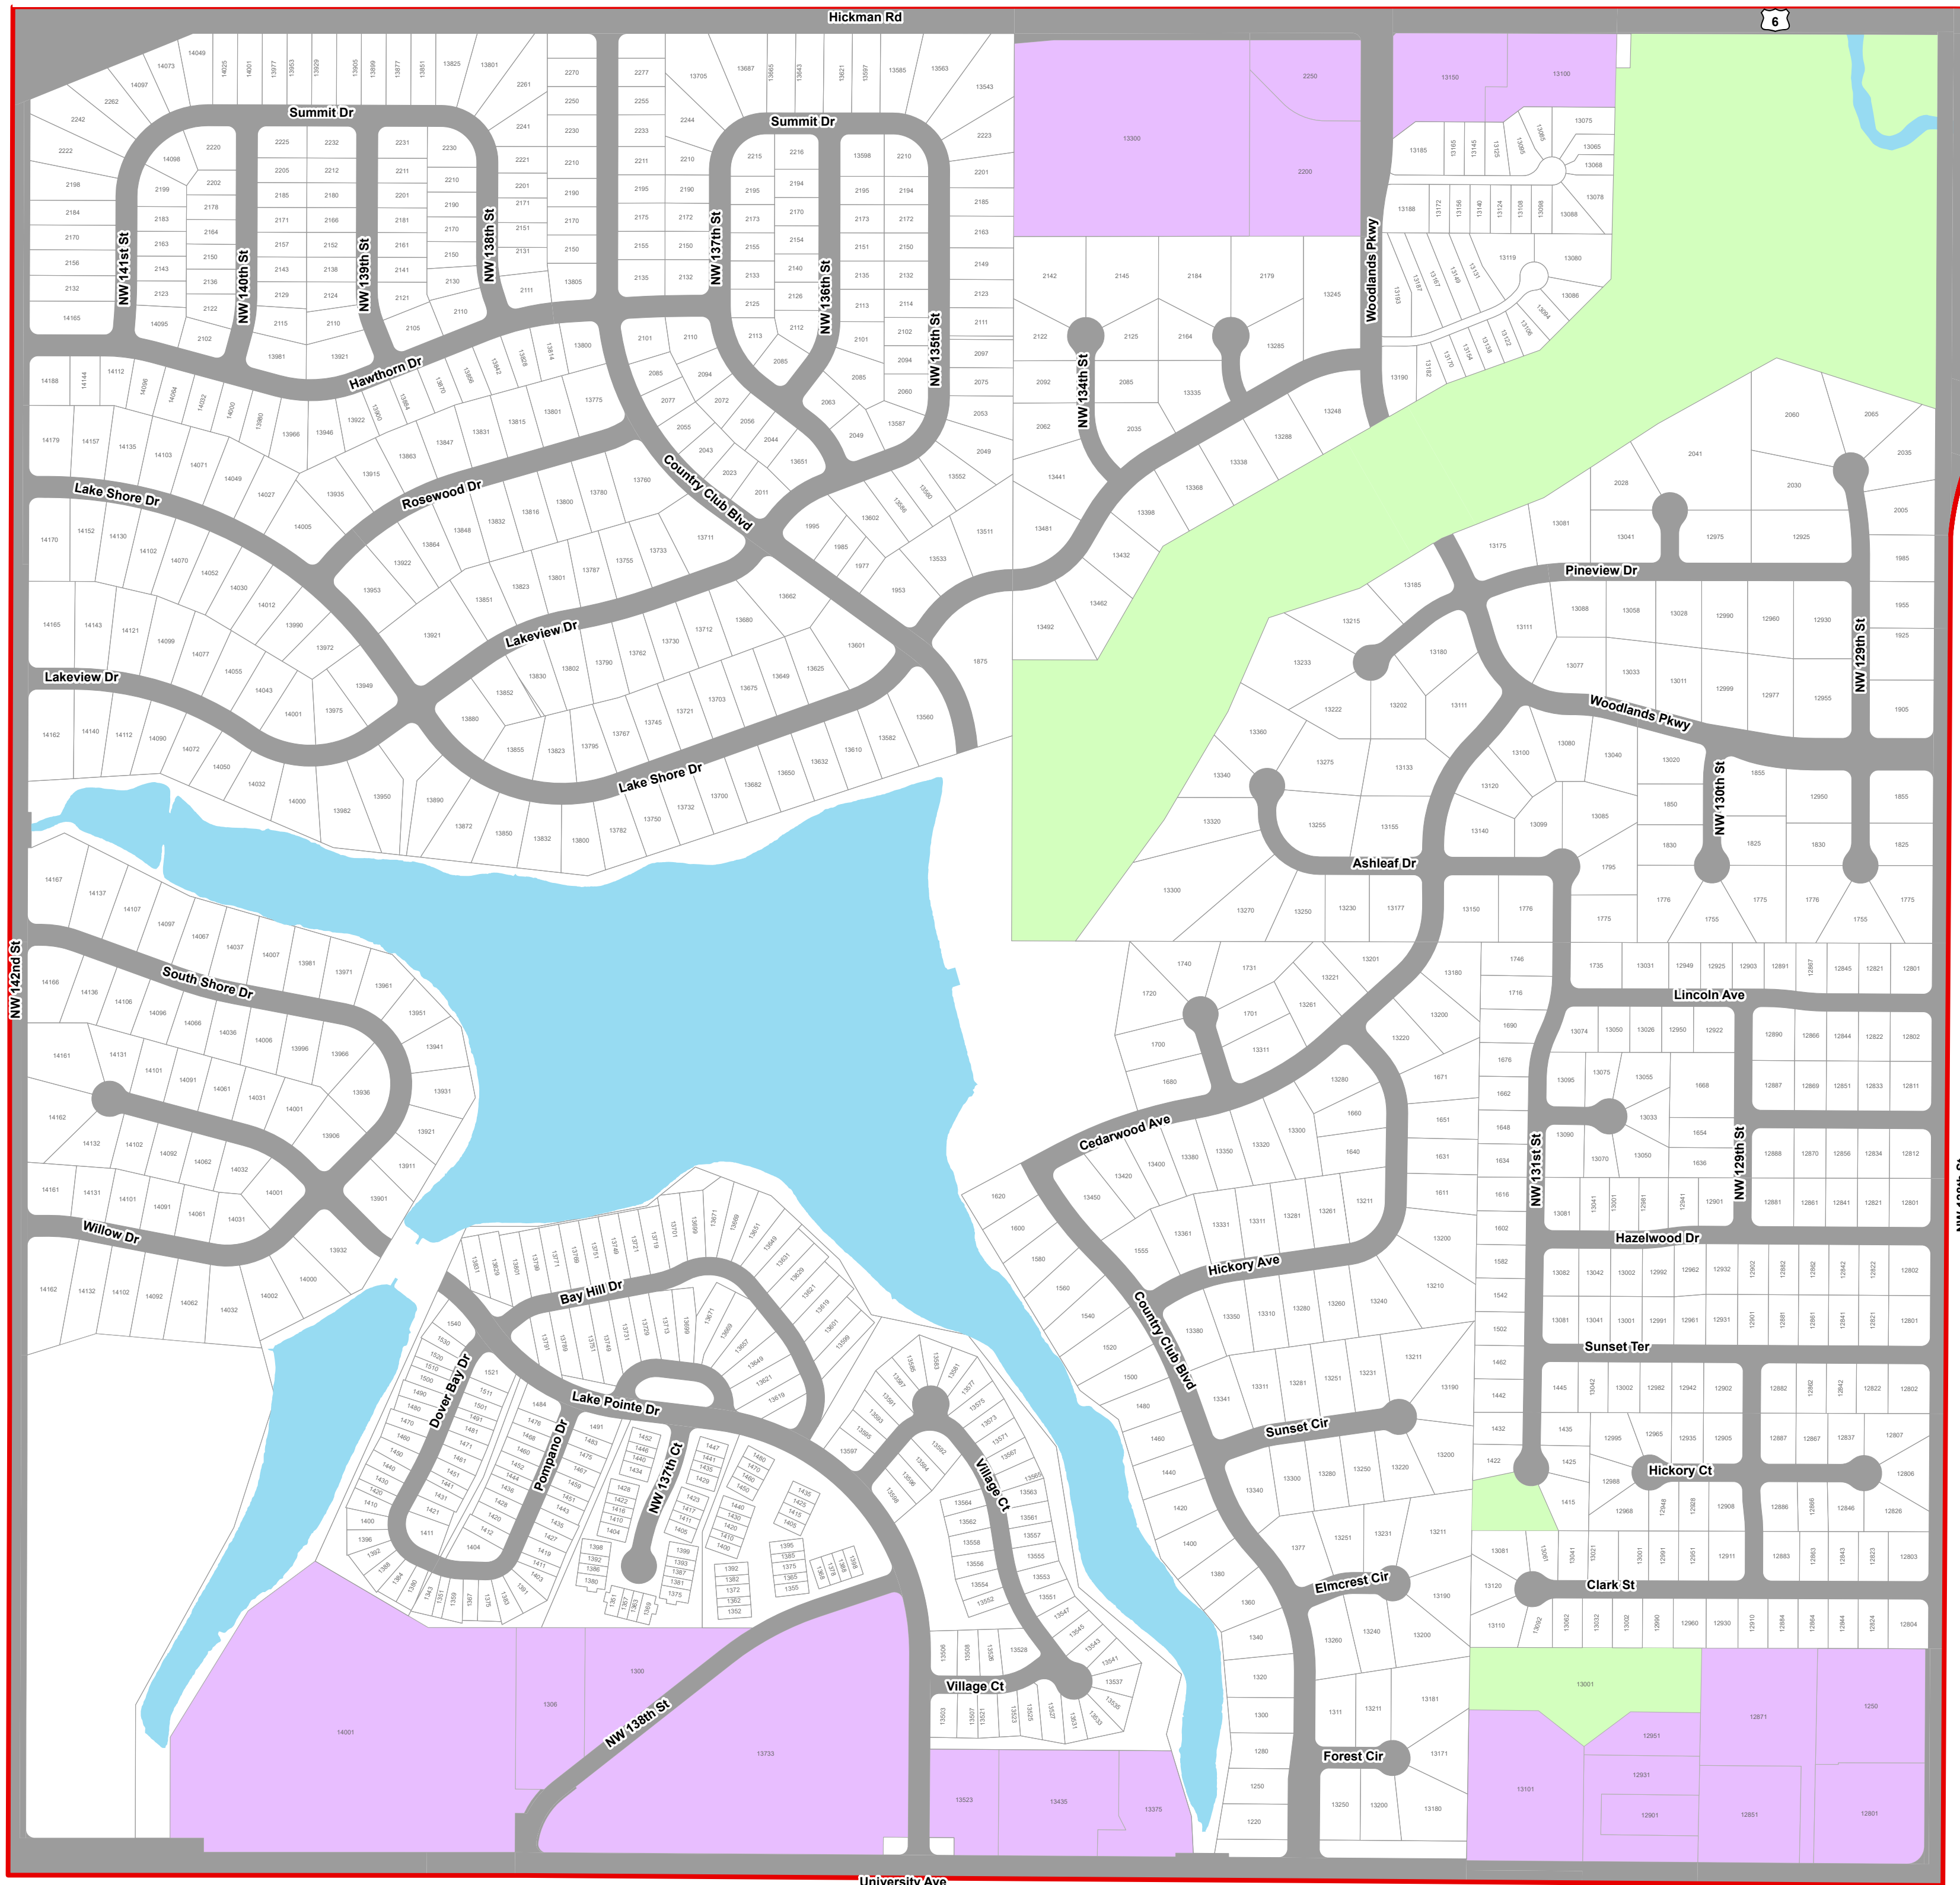

Legend

-  Roads
-  Water
- Type**
-  CONDO
-  Commercial
-  Government
-  Residential

This precinct is valid from 2022 through 2031. This PDF will not be updated.
 This map has been created as described in precinct legal description ordinances.
 Precinct level maps have not been printed and therefore are not available for purchase.
 Individuals may reproduce this map at their own expense without restrictions.
 Digital source files are not available from the Election Office.

Date of publication: February 2022

0

0.25

0.5
Miles

NW 128th St

6