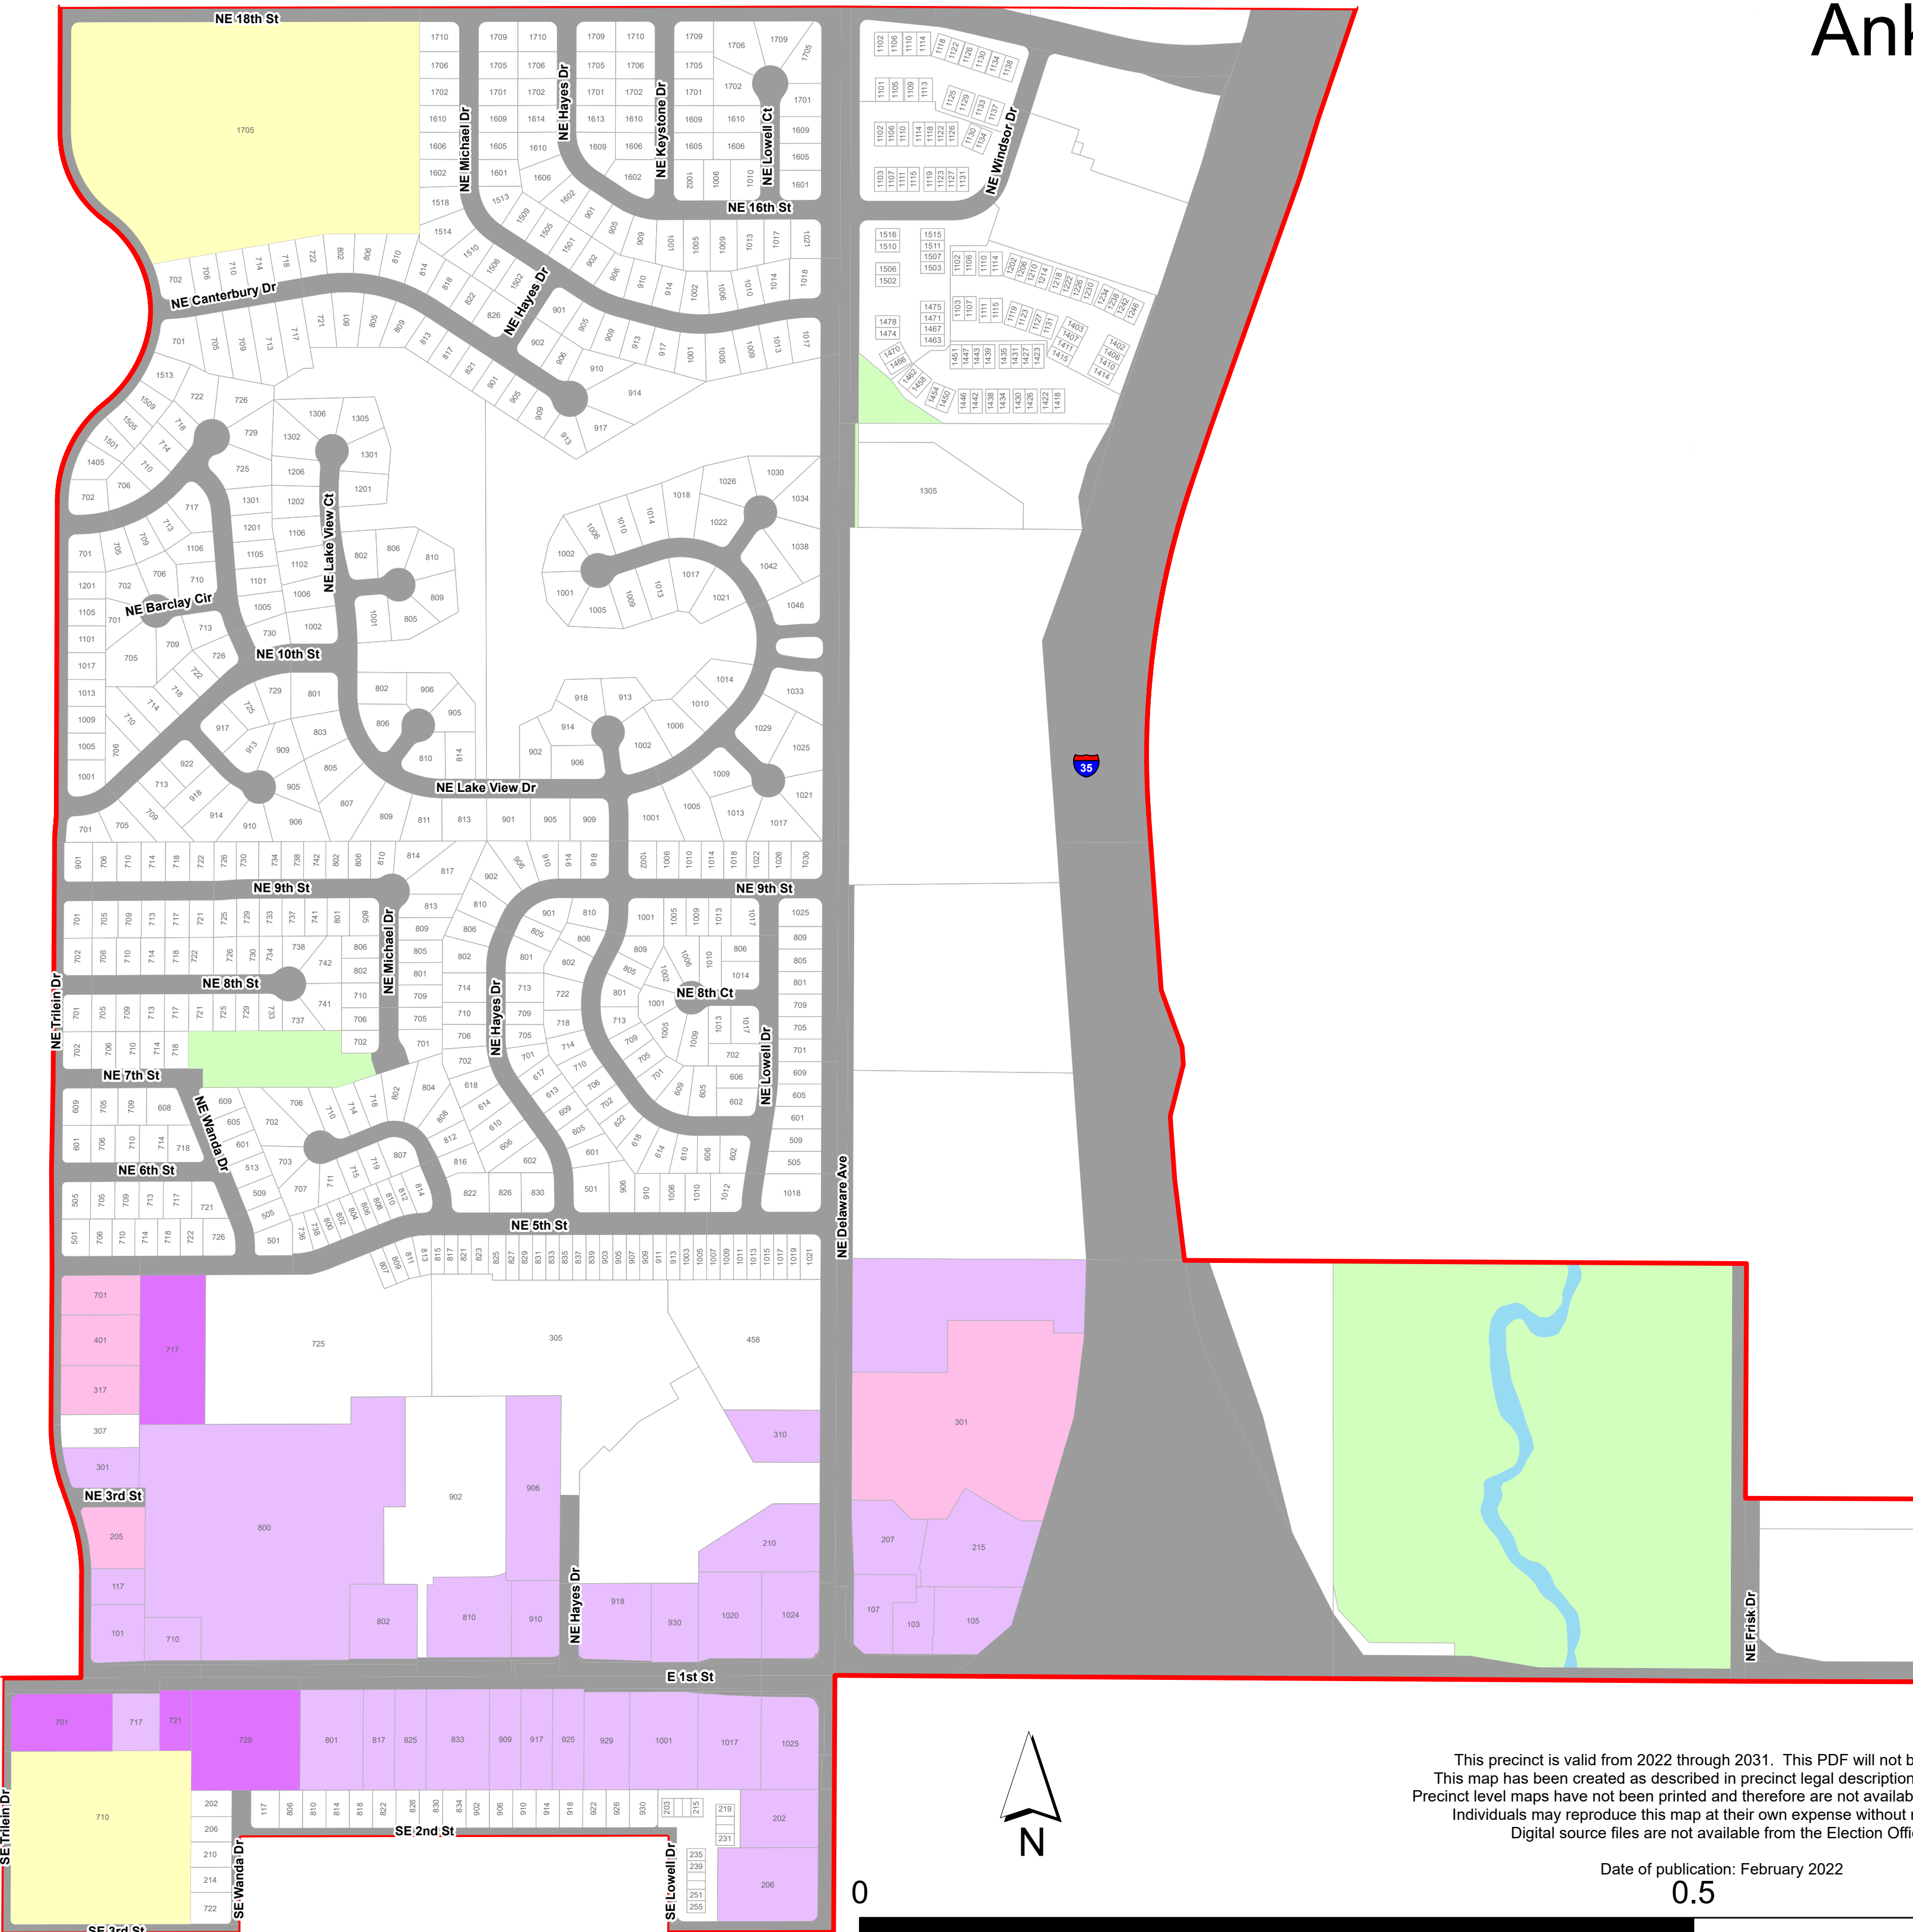

Ankeny Precinct 15

Ankeny-15
US Congress: 3
Iowa State Senate: 21
Iowa House of Representative: 41
County Supervisor: 3
School District: Ankeny Community
Municipality: Ankeny
Community College Director: TBD

Legend

- Roads
- Water

Type

- Agriculture
- CONDO
- Commercial
- Commercial/Exempt Co
- Exempt Agricultural
- Exempt Commercial
- Government
- Multi-Residential
- Residential
- School

This precinct is valid from 2022 through 2031. This PDF will not be updated.
 This map has been created as described in precinct legal description ordinances.
 Precinct level maps have not been printed and therefore are not available for purchase.
 Individuals may reproduce this map at their own expense without restrictions.
 Digital source files are not available from the Election Office.

Date of publication: February 2022

0.5

0

1 Miles