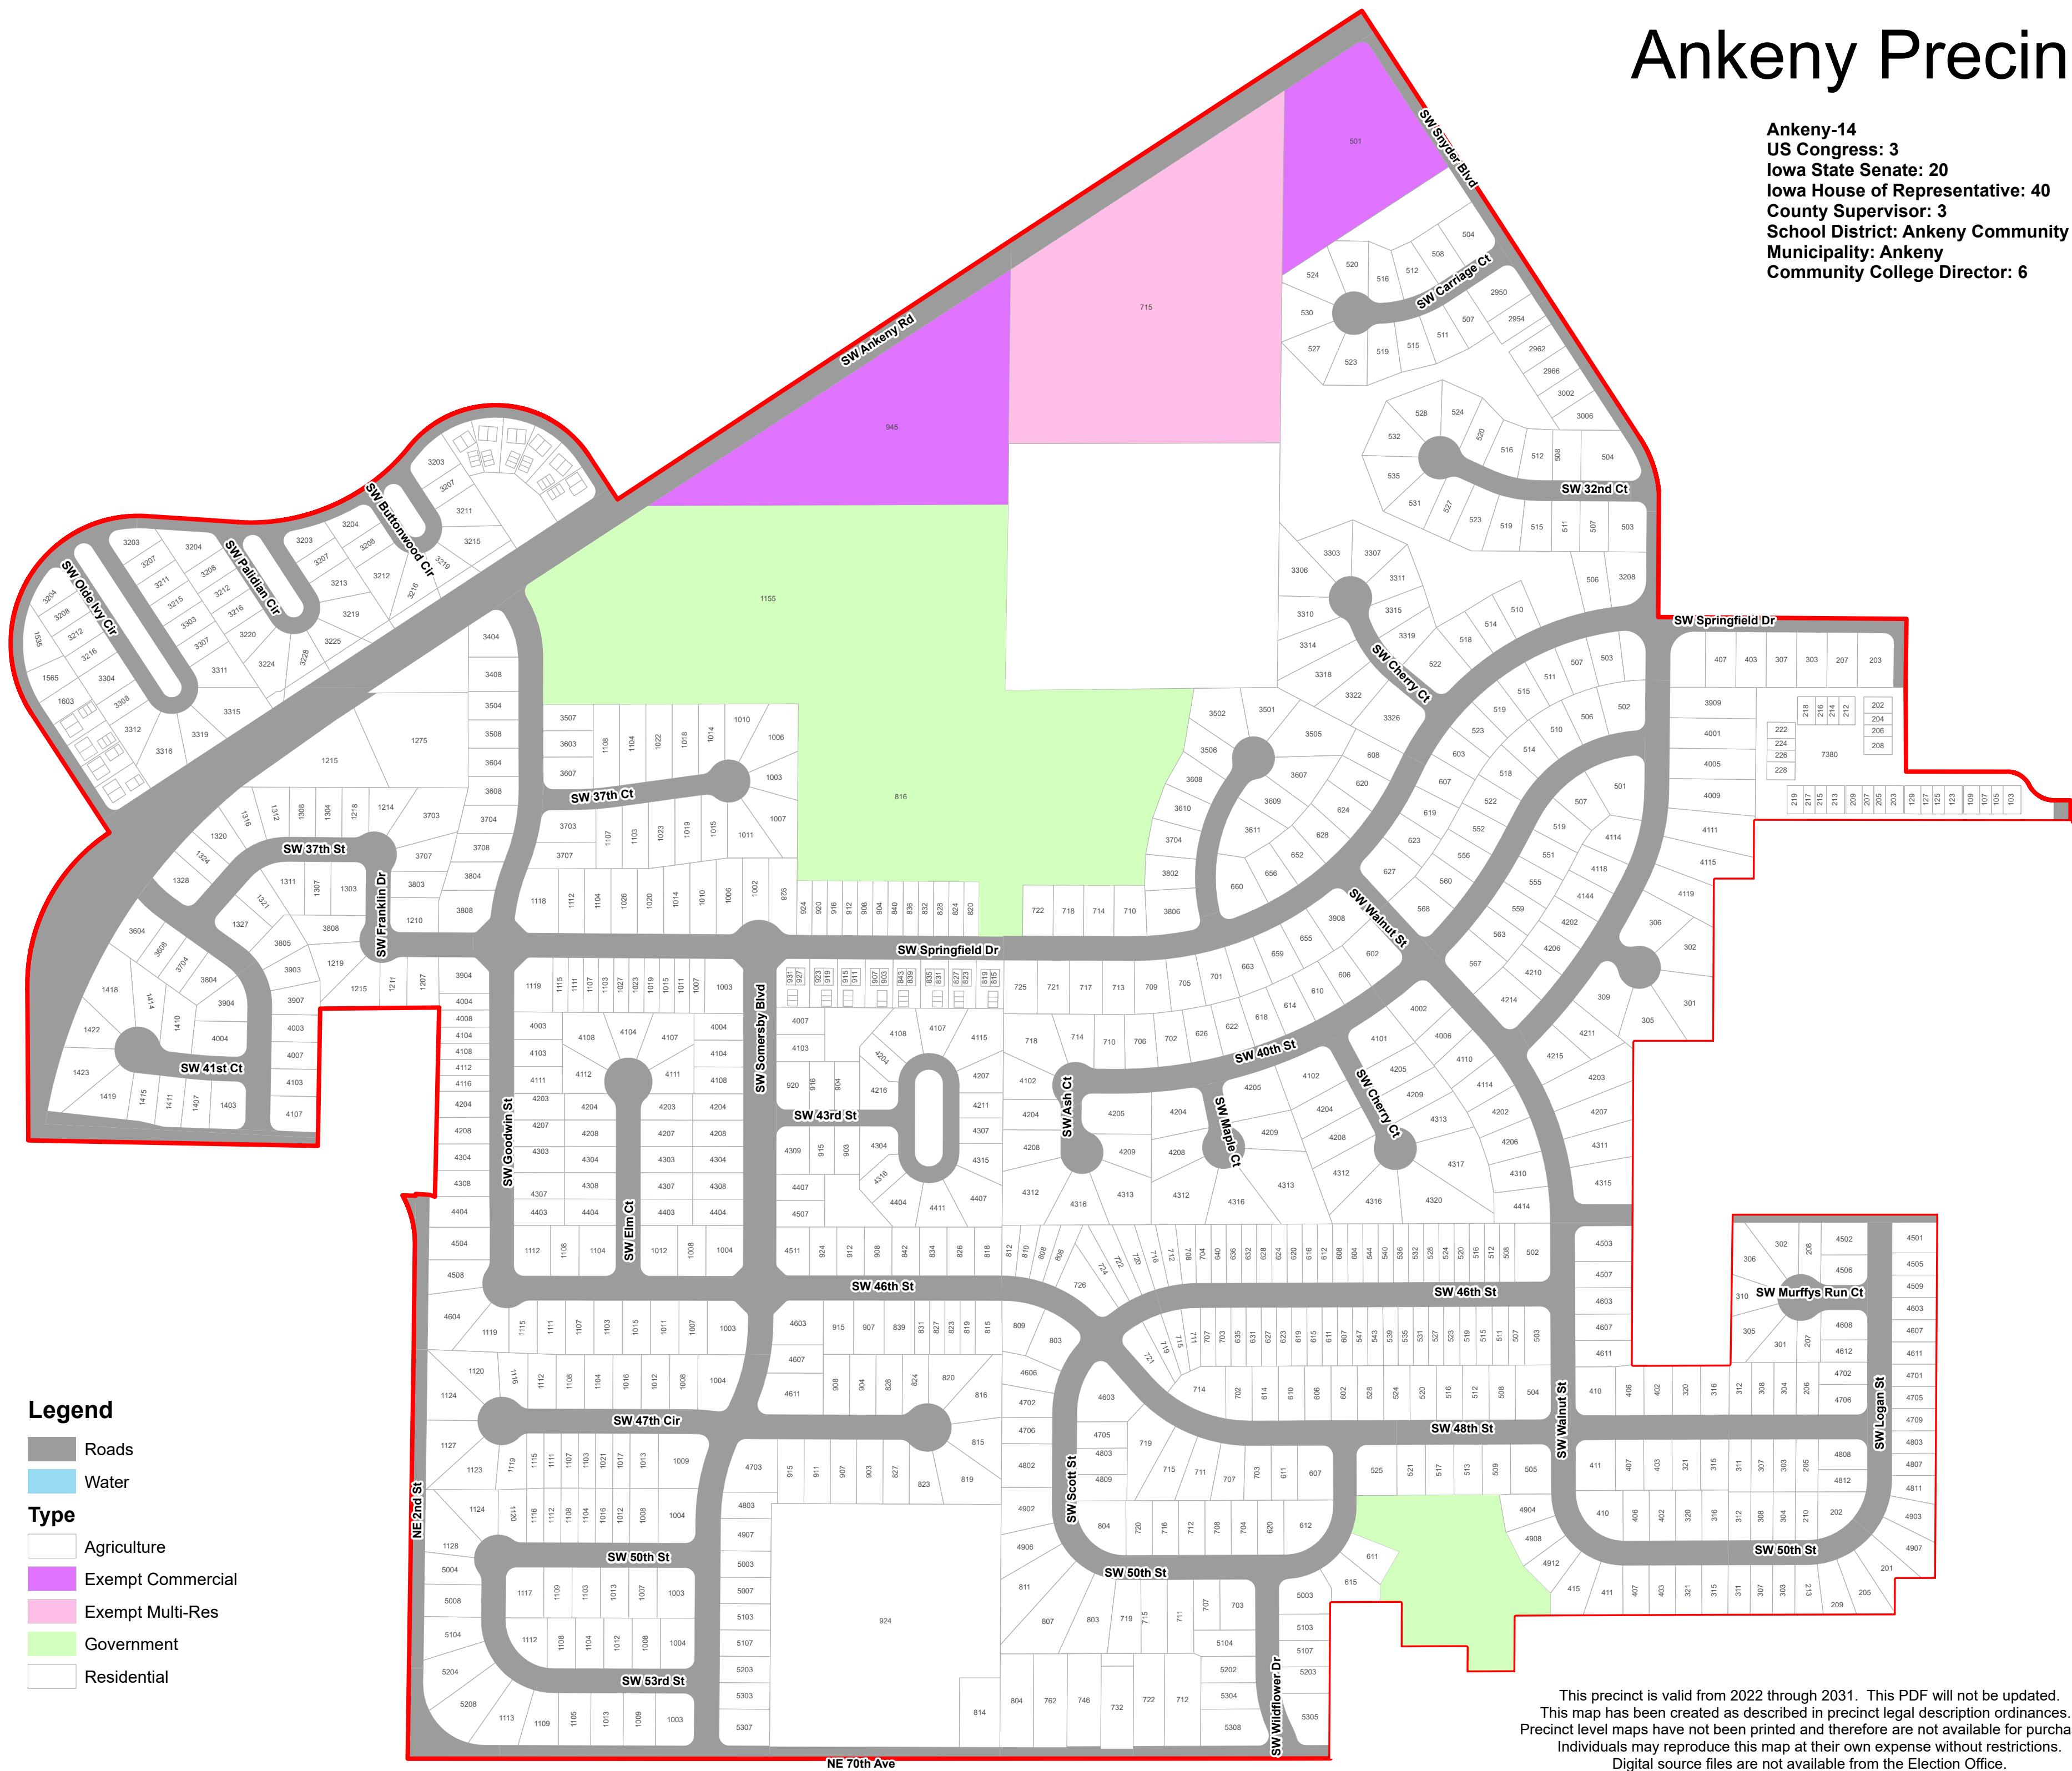

# Ankeny Precinct 14

Ankeny-14  
 US Congress: 3  
 Iowa State Senate: 20  
 Iowa House of Representative: 40  
 County Supervisor: 3  
 School District: Ankeny Community  
 Municipality: Ankeny  
 Community College Director: 6

- Legend**
- Roads
  - Water
  - Type**
  - Agriculture
  - Exempt Commercial
  - Exempt Multi-Res
  - Government
  - Residential

This precinct is valid from 2022 through 2031. This PDF will not be updated.  
 This map has been created as described in precinct legal description ordinances.  
 Precinct level maps have not been printed and therefore are not available for purchase.  
 Individuals may reproduce this map at their own expense without restrictions.  
 Digital source files are not available from the Election Office.