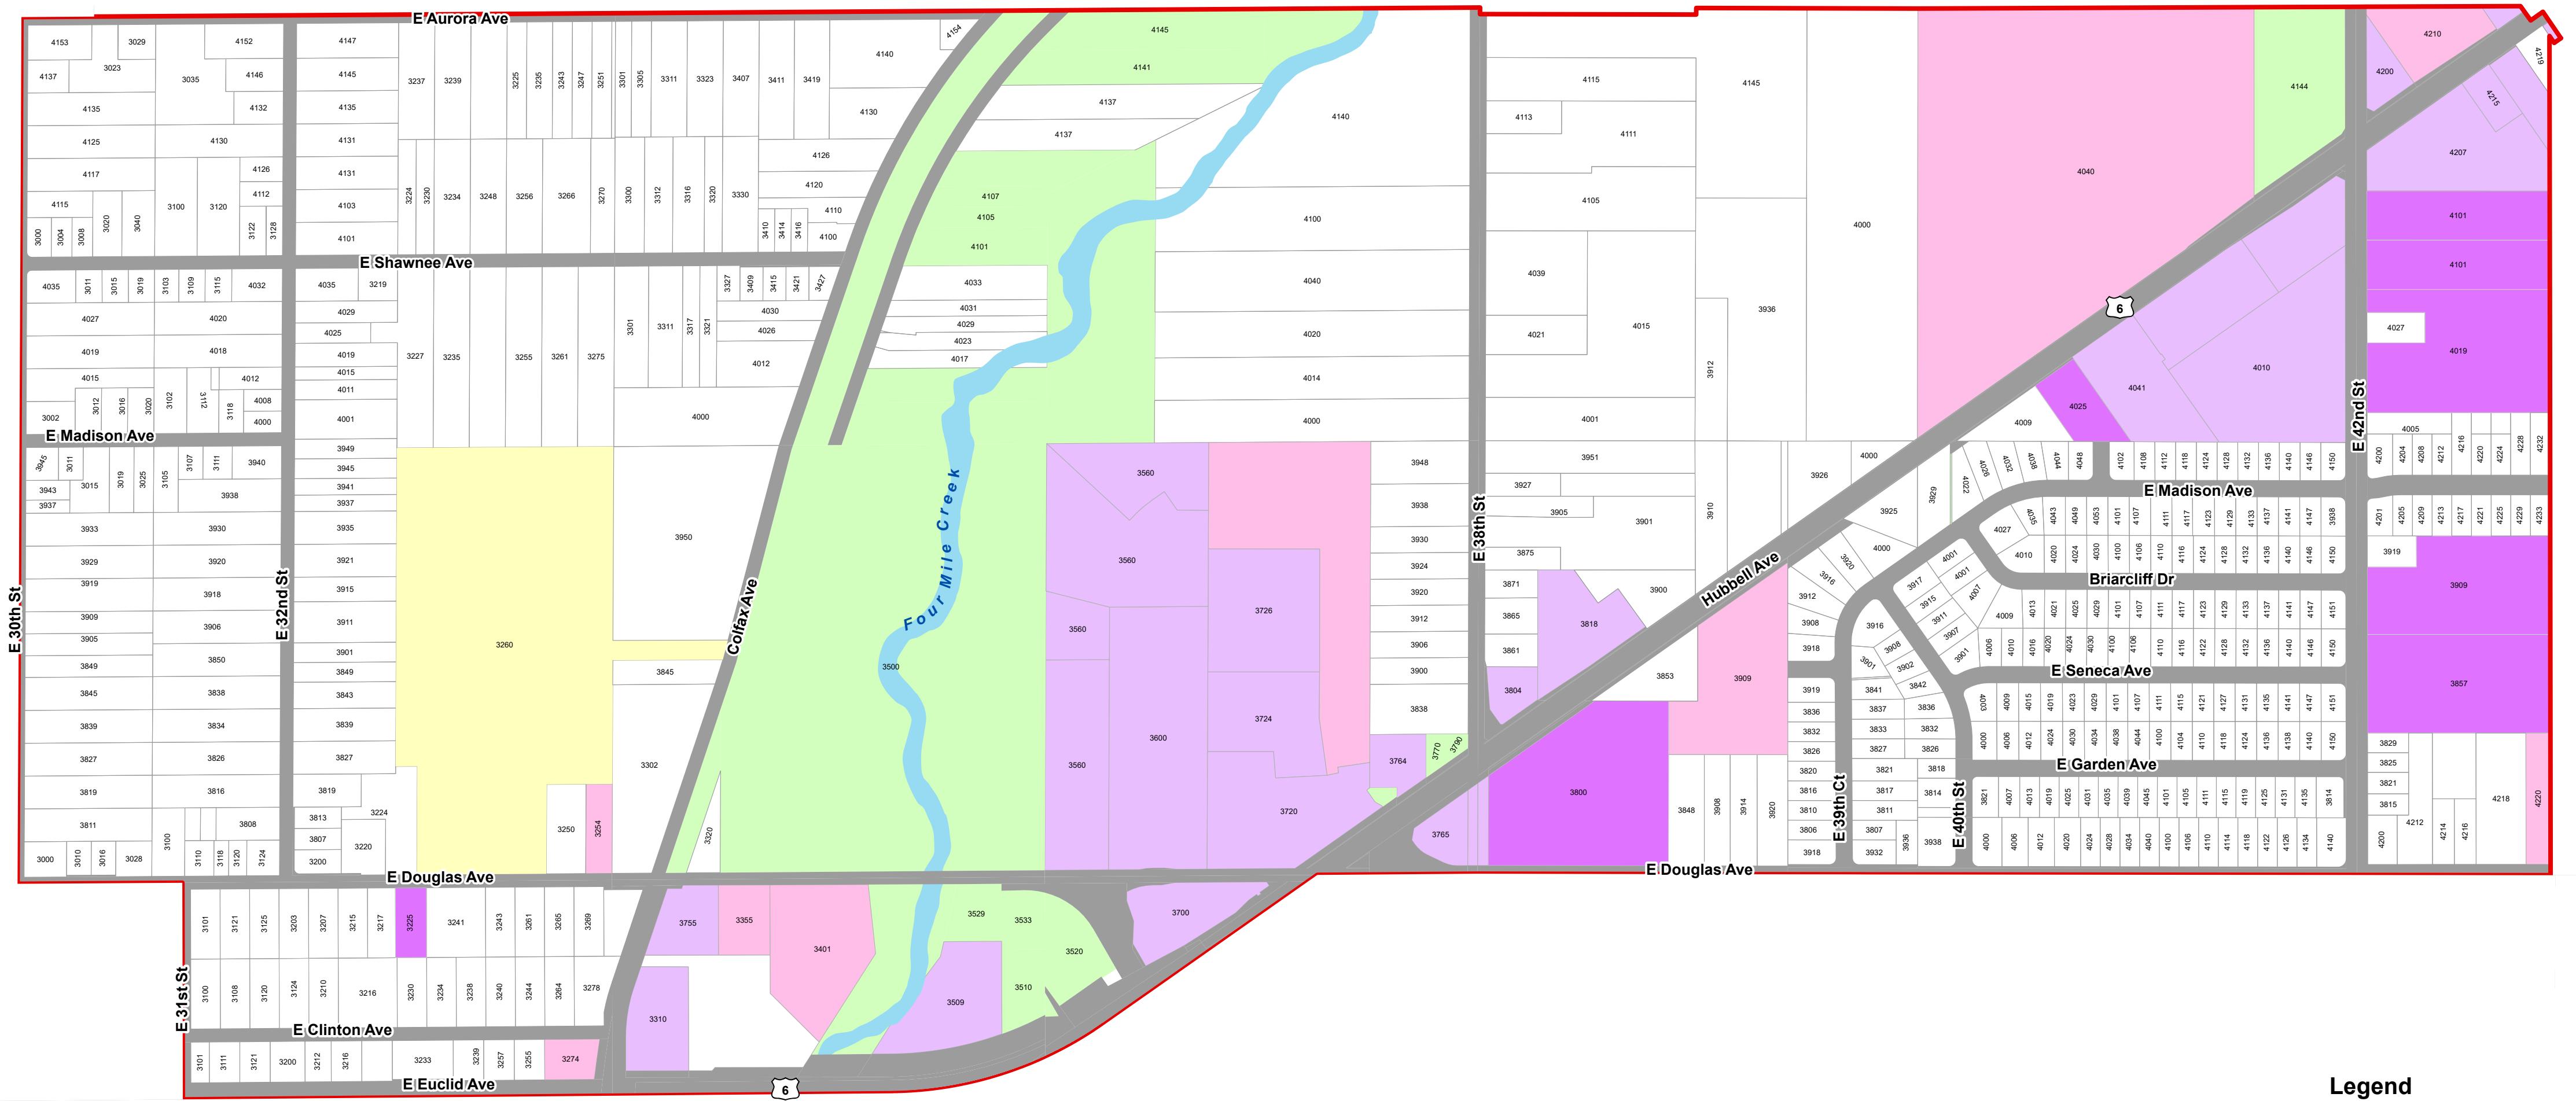

Des Moines Precinct 2

Des Moines Precinct 2
 Iowa State Senate: 20
 Iowa House of Representative: 39
 County Supervisor: 4
 School District: Des Moines Independent - Director 3
 Municipality: Des Moines - Ward 2
 Community College Director: 8

Legend

- Roads
- Water
- Type**
- CONDO
- Commercial
- Commercial/Multi-Res
- Exempt Commercial
- Exempt Multi-Res
- Exempt Residential
- Government
- Multi-Residential
- Residential
- School

This precinct is valid from 2022 through 2031. This PDF will not be updated.
 This map has been created as described in precinct legal description ordinances.
 Precinct level maps have not been printed and therefore are not available for purchase.
 Individuals may reproduce this map at their own expense without restrictions.
 Digital source files are not available from the Election Office.