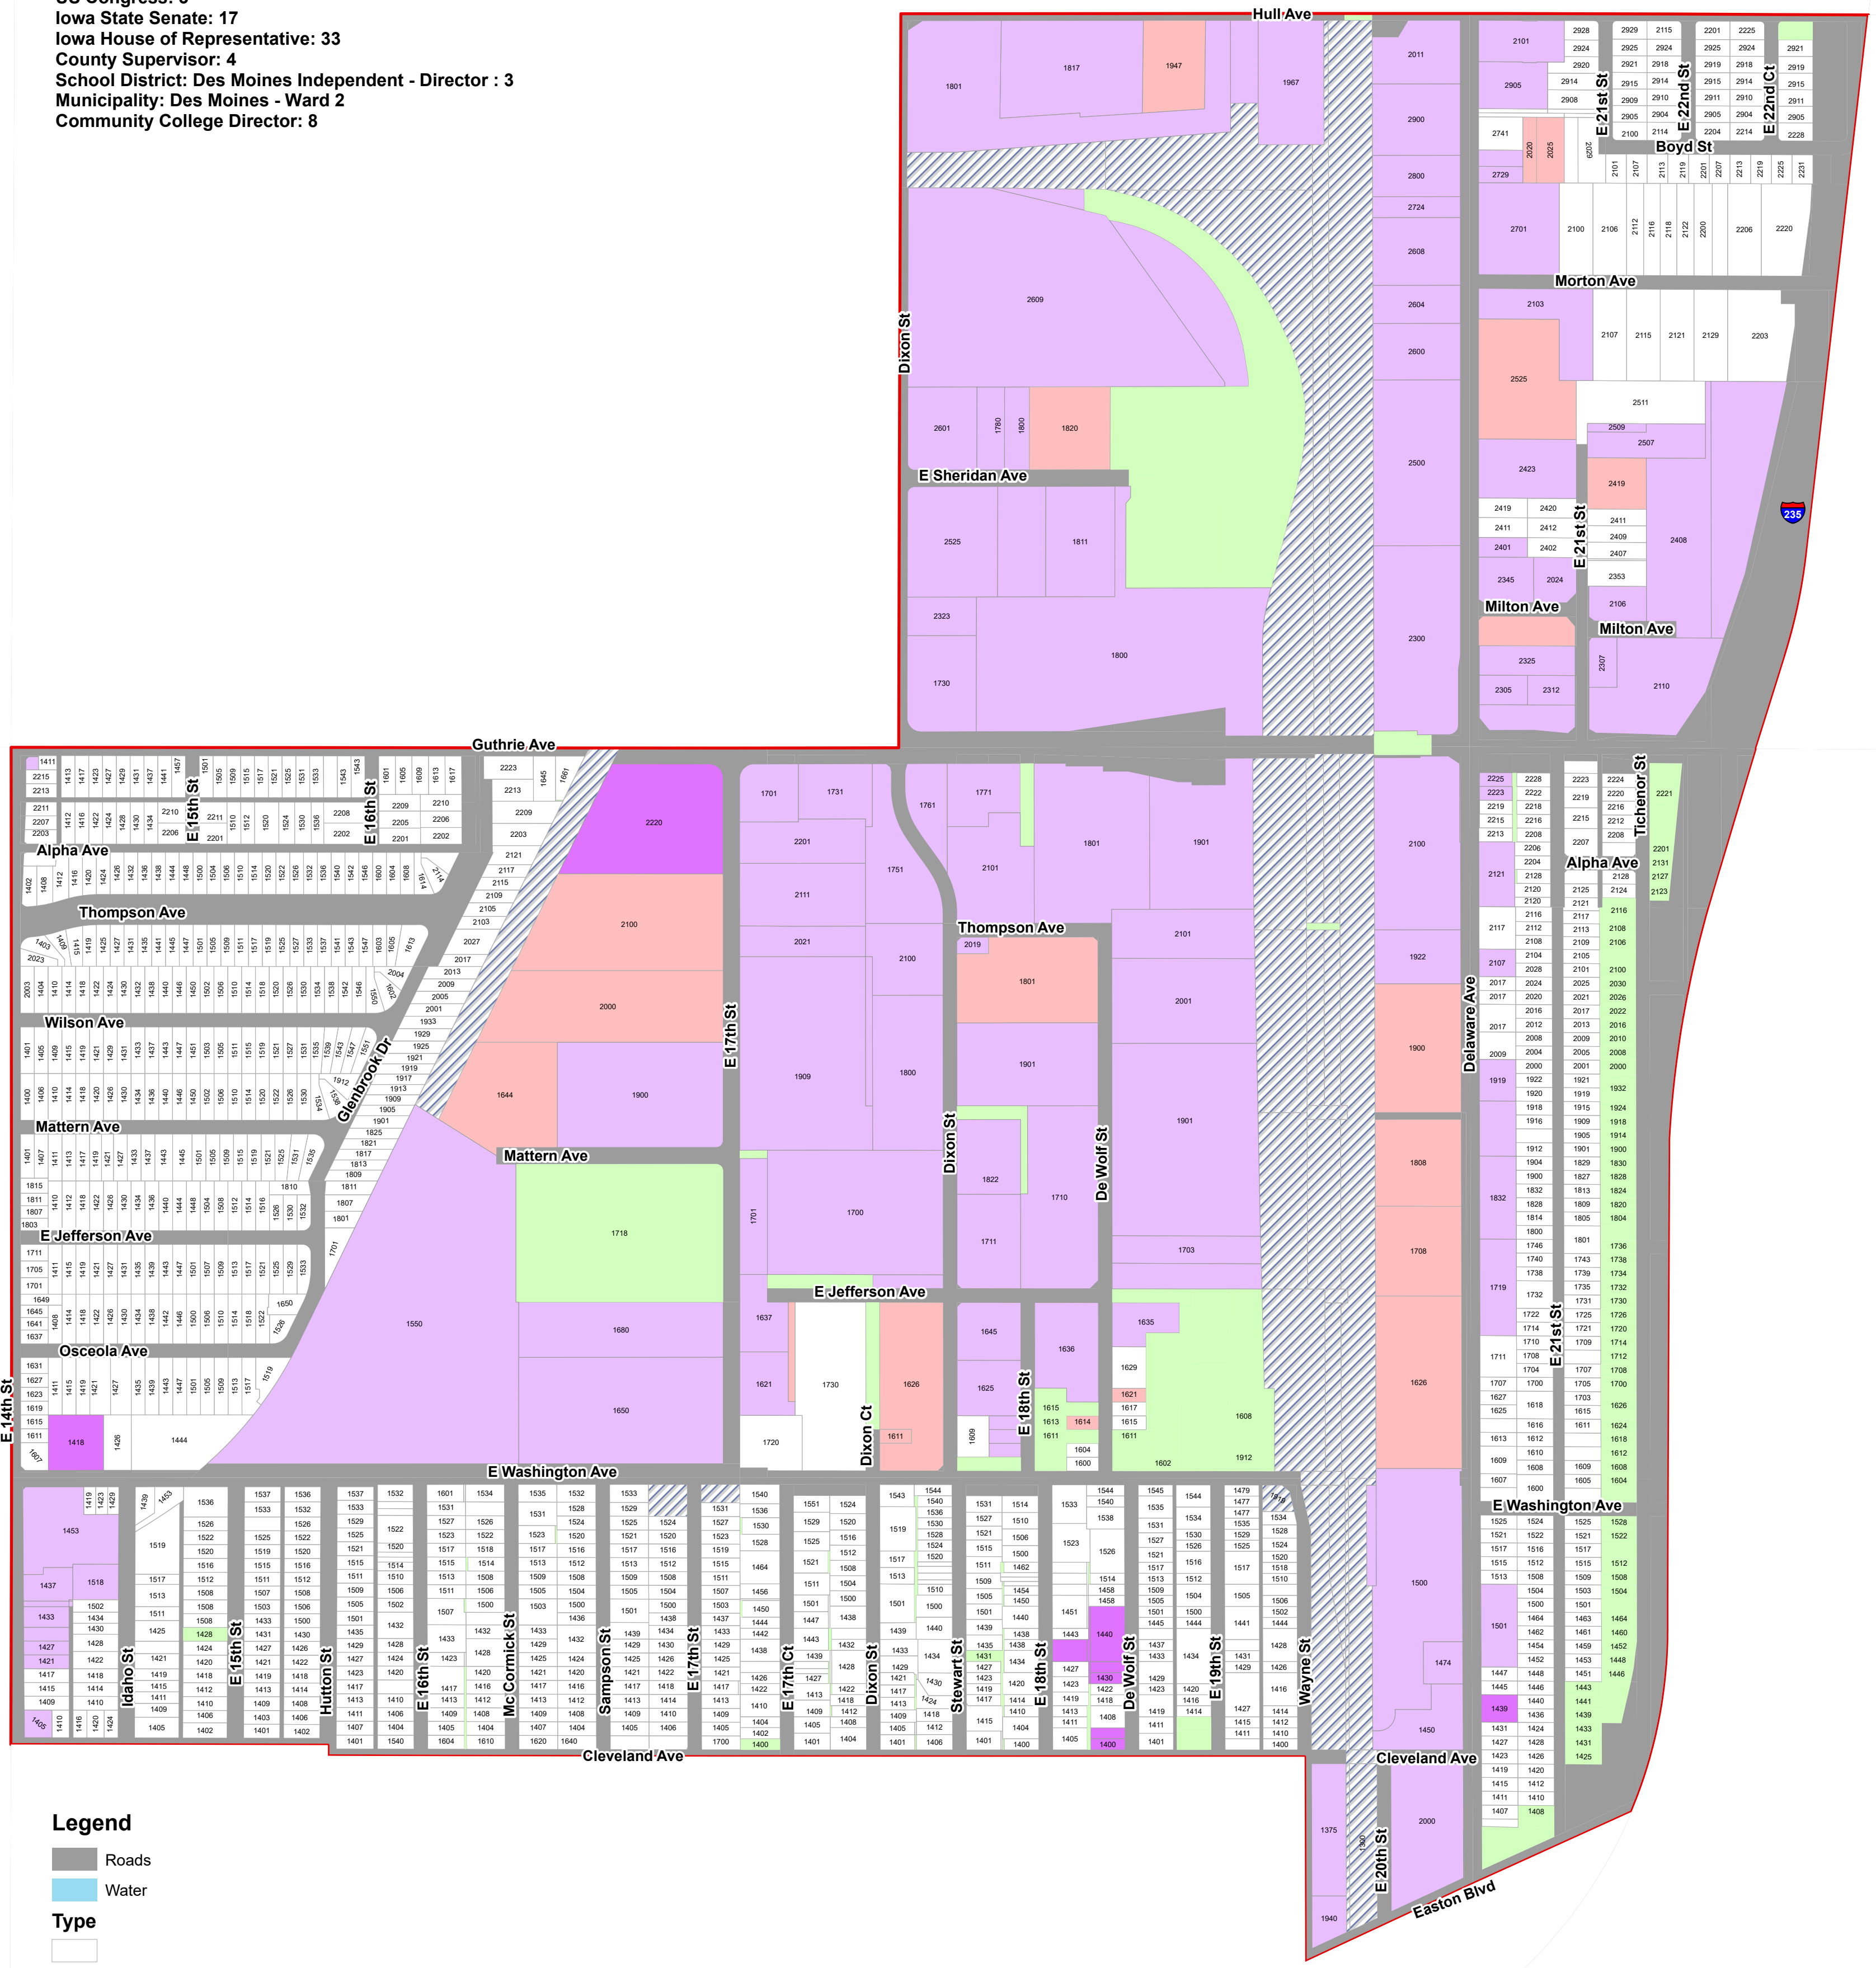

# Des Moines Precinct 20

Des Moines Precinct 20  
 US Congress: 3  
 Iowa State Senate: 17  
 Iowa House of Representative: 33  
 County Supervisor: 4  
 School District: Des Moines Independent - Director : 3  
 Municipality: Des Moines - Ward 2  
 Community College Director: 8

## Legend

-  Roads
-  Water
- Type**
-  Ag Dwelling/Agricuit
-  Agriculture
-  Commercial
-  Exempt Commercial
-  Exempt Residential
-  Government
-  Industrial
-  Residential
-  Utility Reference

This precinct is valid from 2022 through 2031. This PDF will not be updated.  
 This map has been created as described in precinct legal description ordinances.  
 Precinct level maps have not been printed and therefore are not available for purchase.  
 Individuals may reproduce this map at their own expense without restrictions.  
 Digital source files are not available from the Election Office.

Date of publication: February 2022

0

0.5

1

Miles