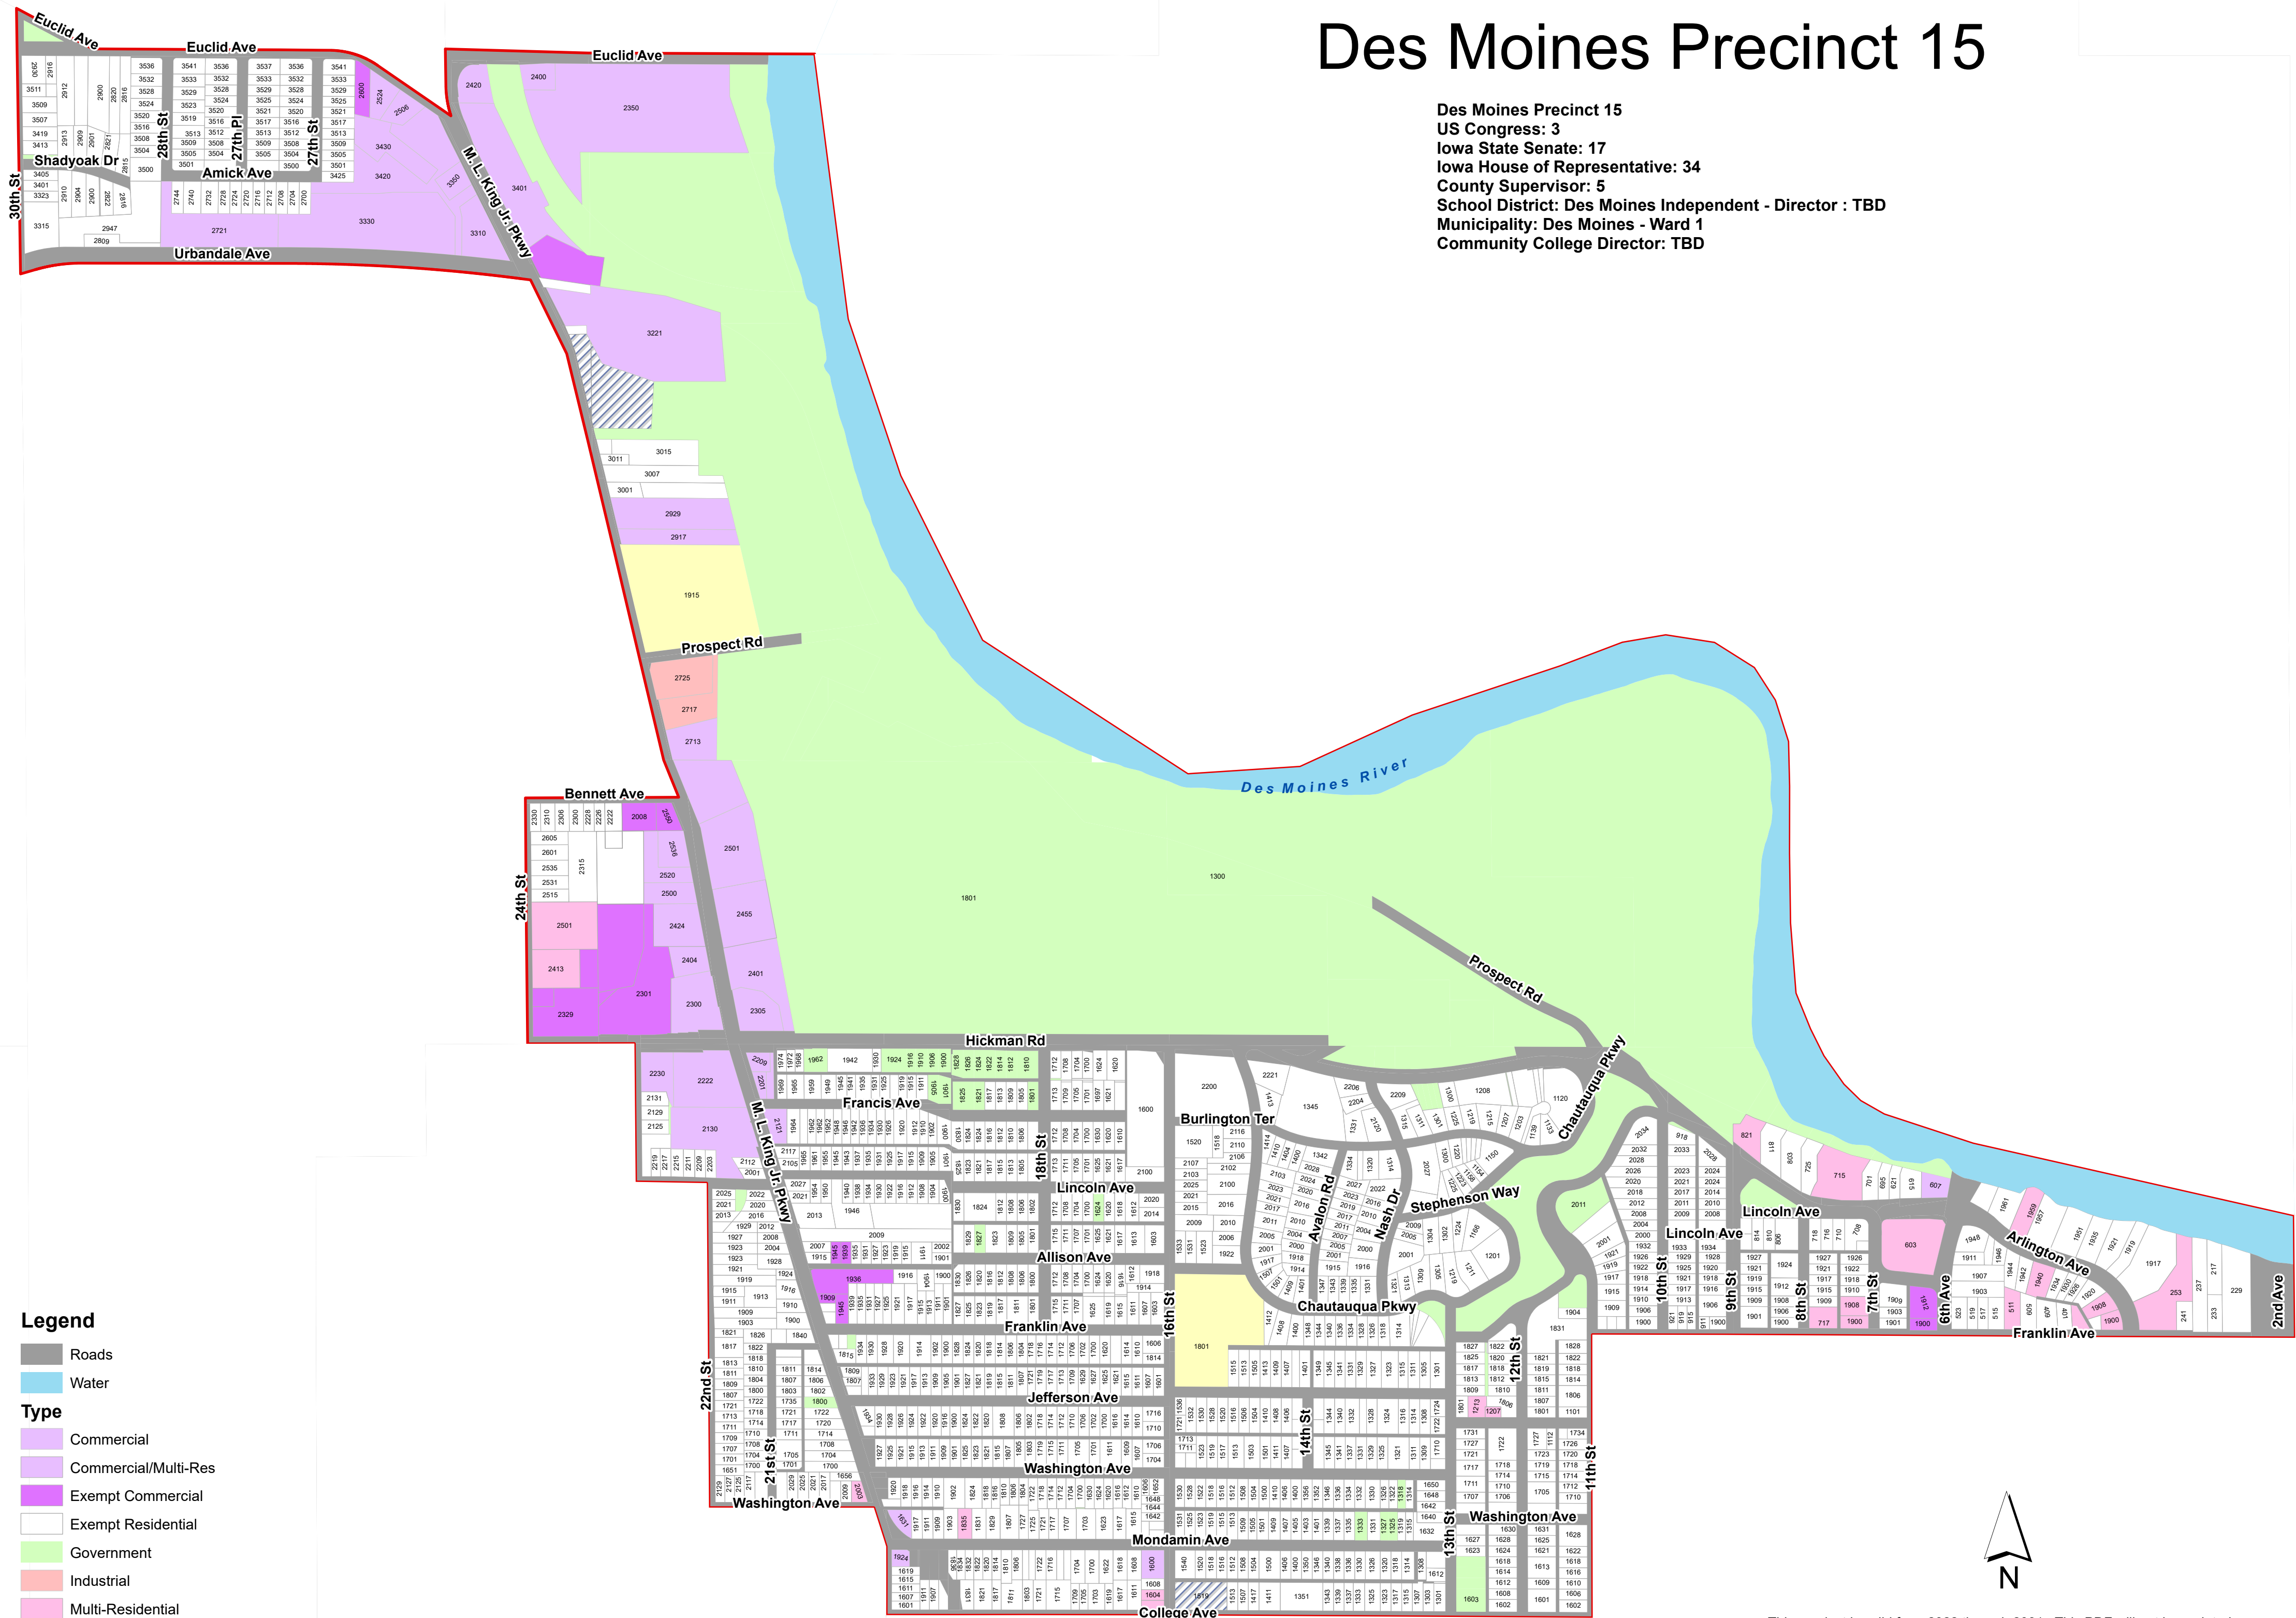

Des Moines Precinct 15

Des Moines Precinct 15
 US Congress: 3
 Iowa State Senate: 17
 Iowa House of Representative: 34
 County Supervisor: 5
 School District: Des Moines Independent - Director : TBD
 Municipality: Des Moines - Ward 1
 Community College Director: TBD

- Legend**
- Roads
 - Water
 - Type**
 - Commercial
 - Commercial/Multi-Res
 - Exempt Commercial
 - Exempt Residential
 - Government
 - Industrial
 - Multi-Residential
 - Residential
 - School
 - Utility Reference

This precinct is valid from 2022 through 2031. This PDF will not be updated.
 This map has been created as described in precinct legal description ordinances.
 Precinct level maps have not been printed and therefore are not available for purchase.
 Individuals may reproduce this map at their own expense without restrictions.
 Digital source files are not available from the Election Office.