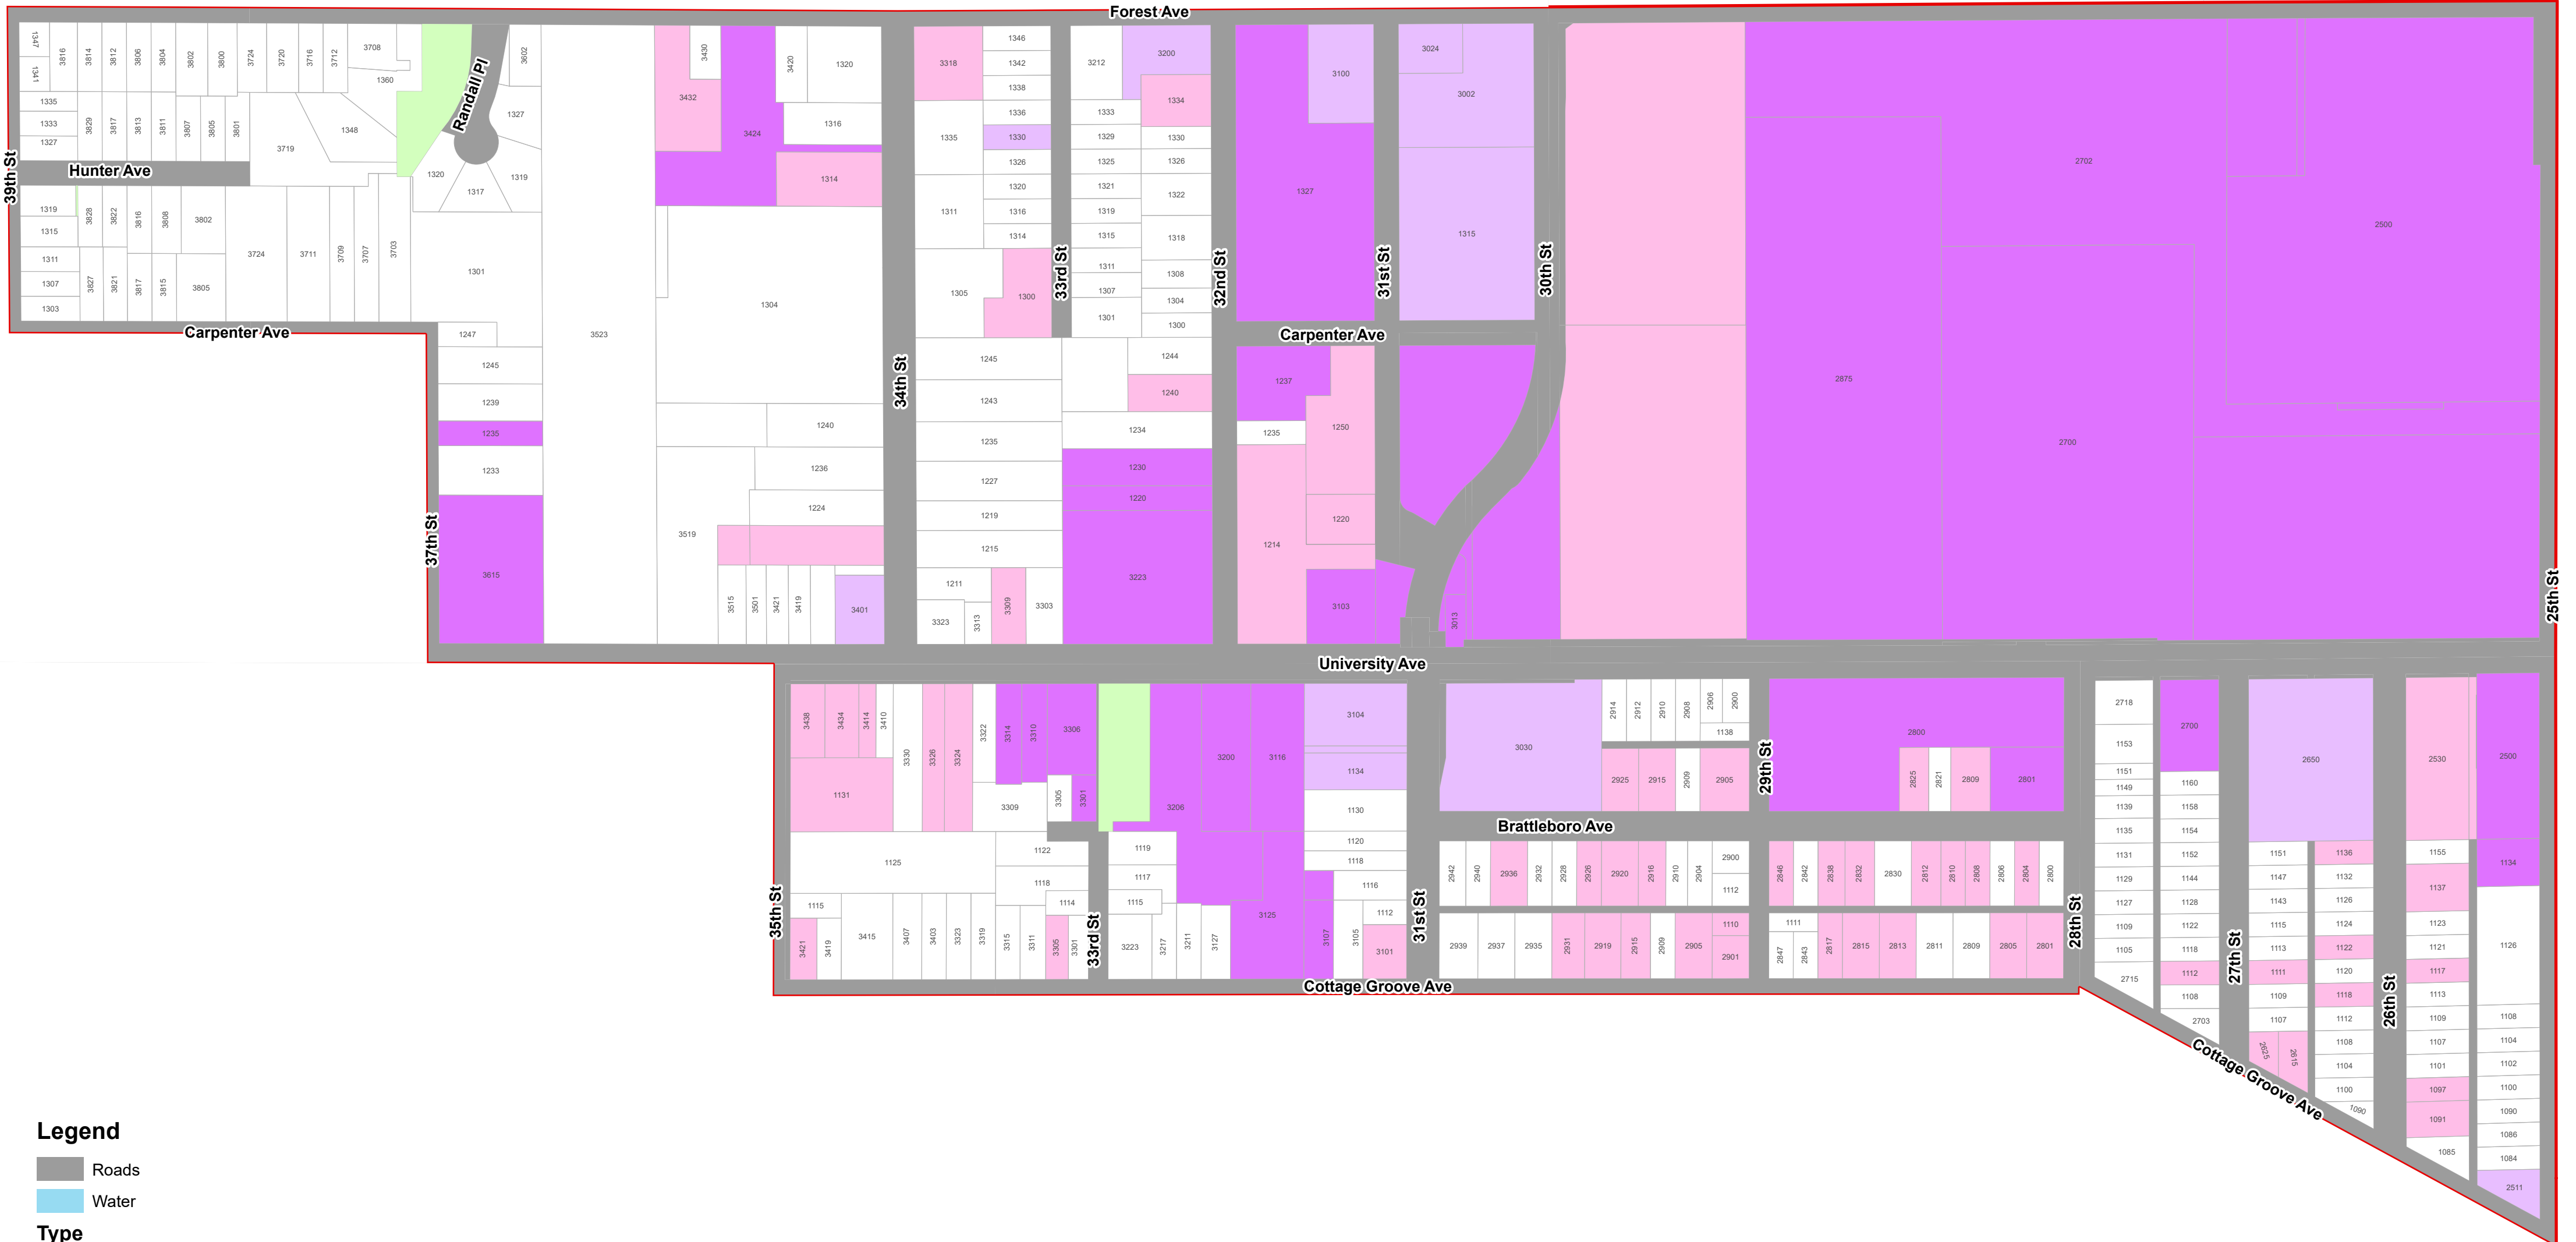

Des Moines Precinct 32

Des Moines Precinct 32
 US Congress: 3
 Iowa State Senate: 17
 Iowa House of Representative: 34
 County Supervisor: 5
 School District: Des Moines Independent - Director TBD
 Municipality: Des Moines - Ward 1
 Community College Director: TBD

Legend

-  Roads
-  Water
- Type**
-  CONDO
-  Commercial
-  Commercial/Exempt Mu
-  Exempt Commercial
-  Exempt Multi-Res
-  Exempt Multi-Residen
-  Exempt Residential
-  Government
-  Multi-Residential
-  Residential

This precinct is valid from 2022 through 2031. This PDF will not be updated.
 This map has been created as described in precinct legal description ordinances.
 Precinct level maps have not been printed and therefore are not available for purchase.
 Individuals may reproduce this map at their own expense without restrictions.
 Digital source files are not available from the Election Office.