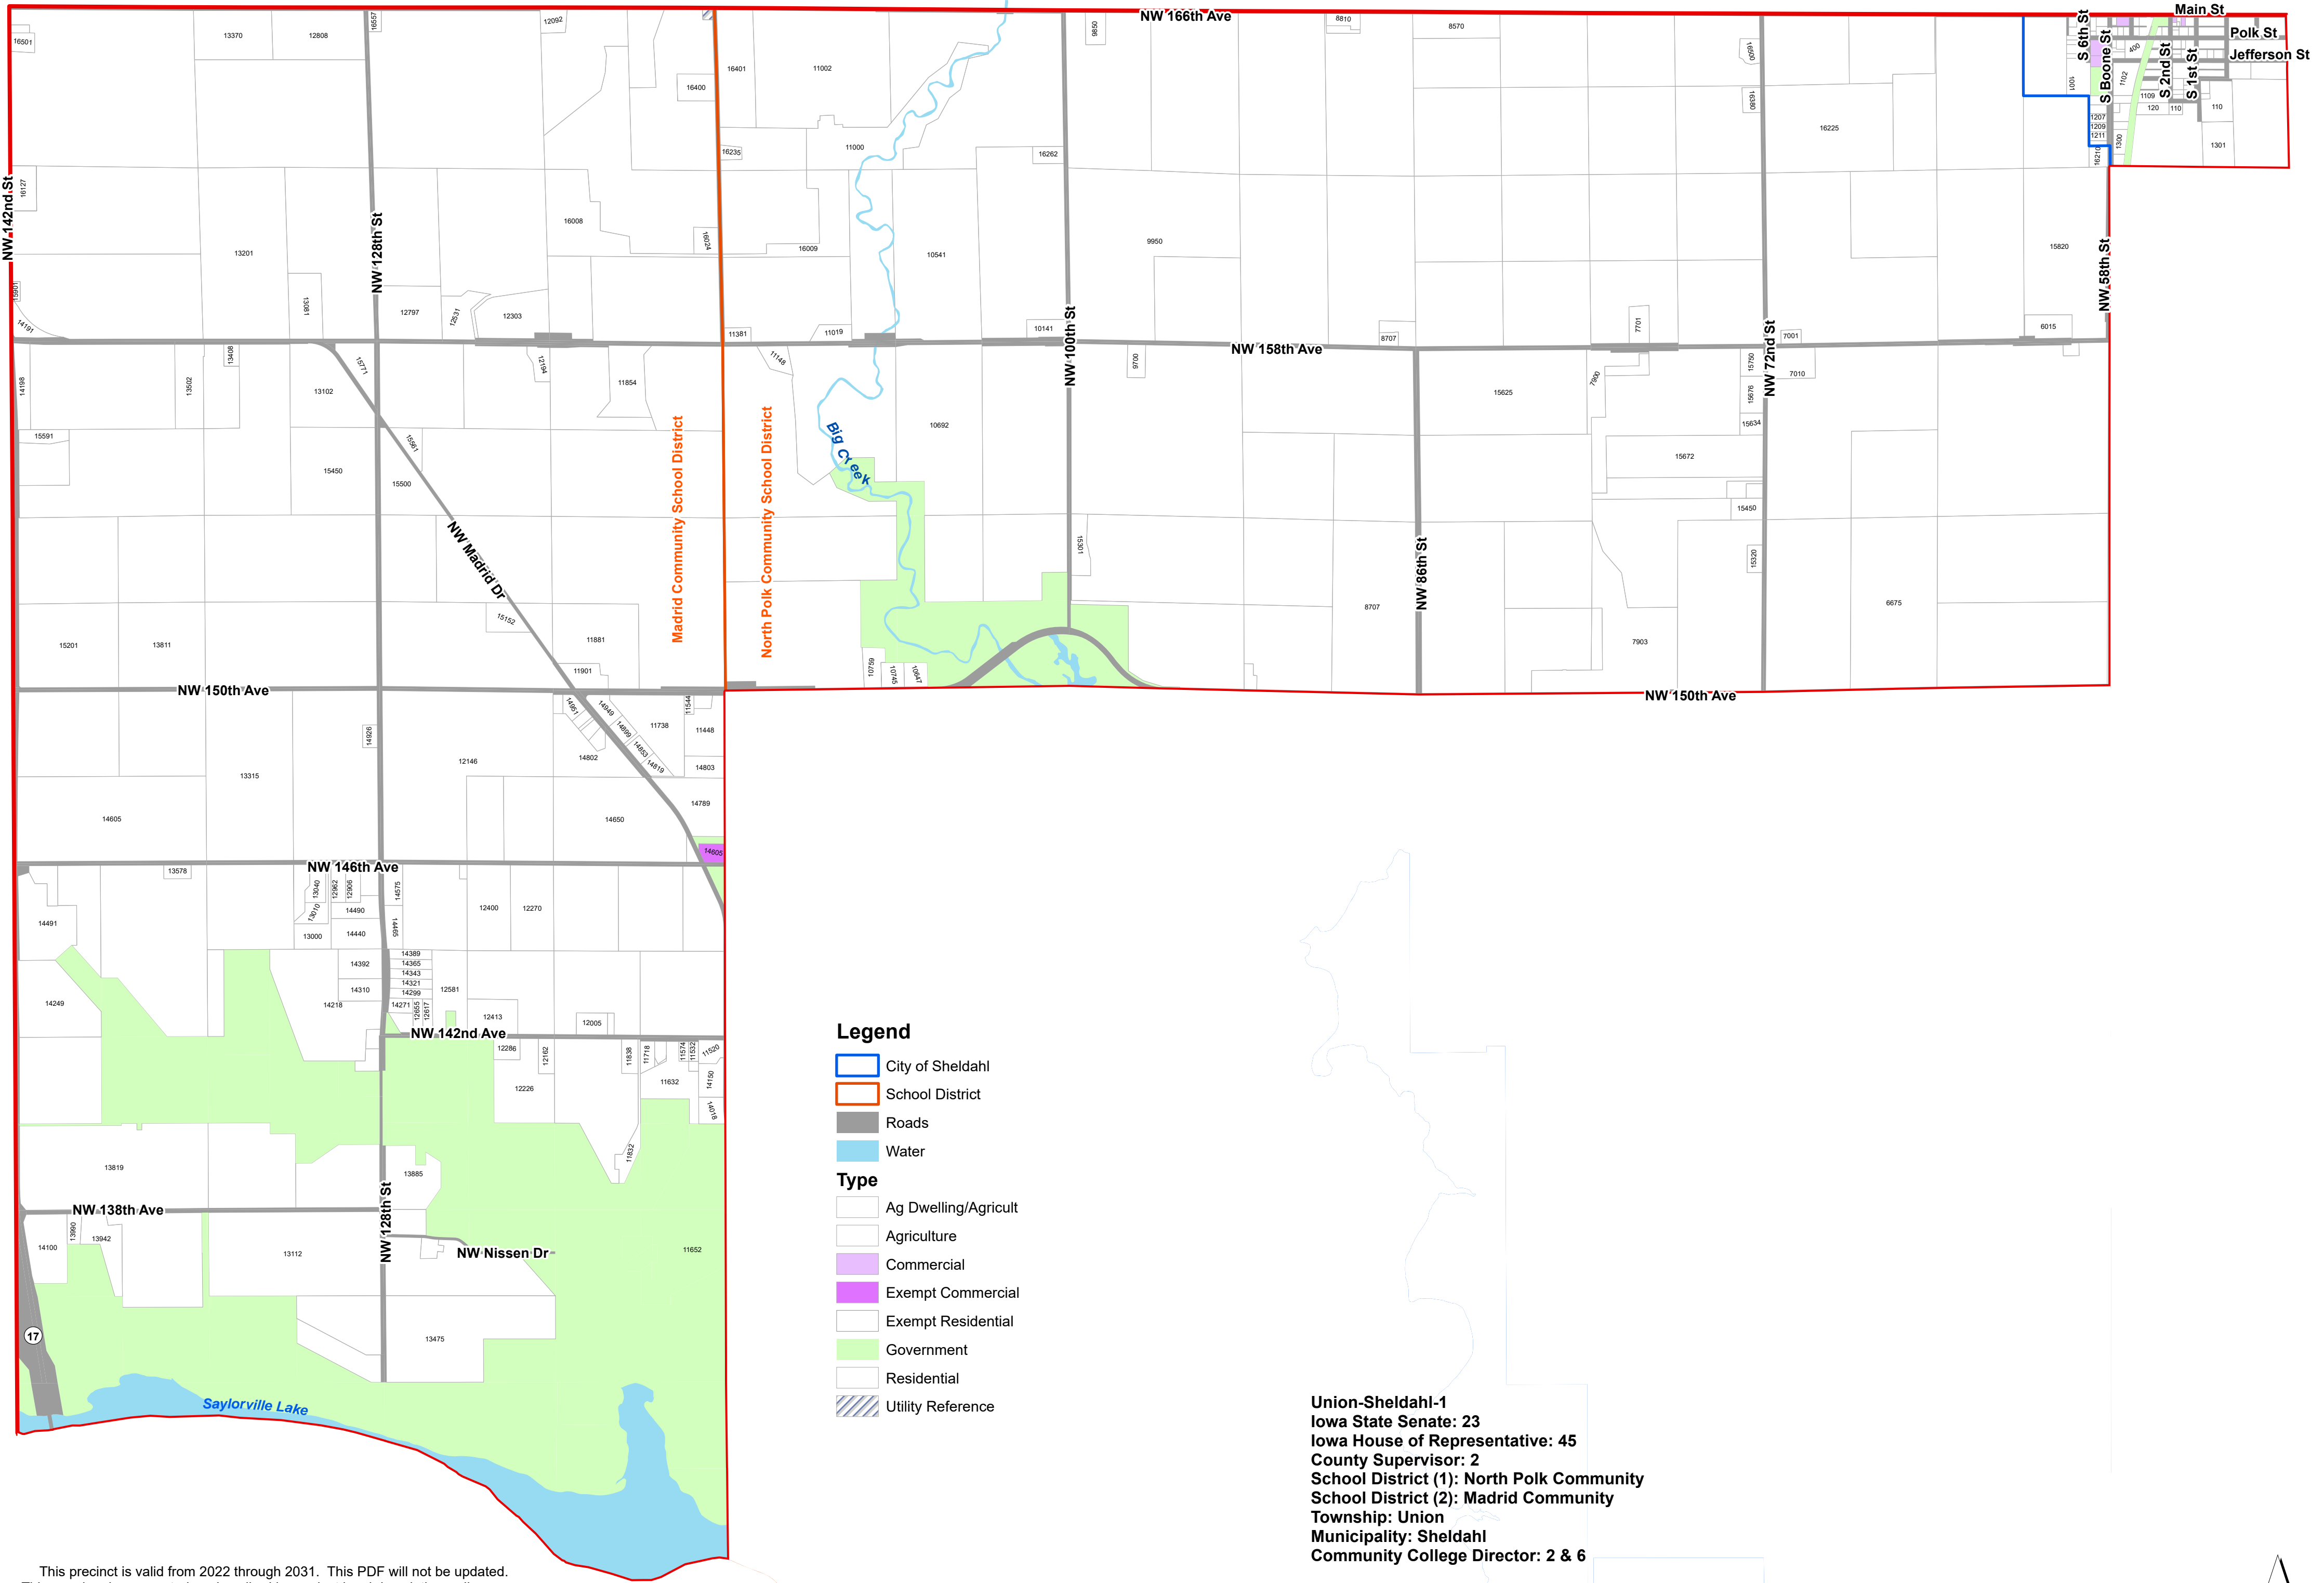

Union-Sheldahl Precinct 1

Legend

- City of Sheldahl
- School District
- Roads
- Water

Type

- Ag Dwelling/Agriculture
- Agriculture
- Commercial
- Exempt Commercial
- Exempt Residential
- Residential
- Utility Reference

Union-Sheldahl-1
Iowa State Senate: 23
Iowa House of Representative: 45
County Supervisor: 2
School District (1): North Polk Community
School District (2): Madrid Community
Township: Union
Municipality: Sheldahl
Community College Director: 2 & 6

This precinct is valid from 2022 through 2031. This PDF will not be updated.
 This map has been created as described in precinct legal description ordinances.
 Precinct level maps have not been printed and therefore are not available for purchase.
 Individuals may reproduce this map at their own expense without restrictions.
 Digital source files are not available from the Election Office.

Date of publication: February 2022

0

2

4 Miles