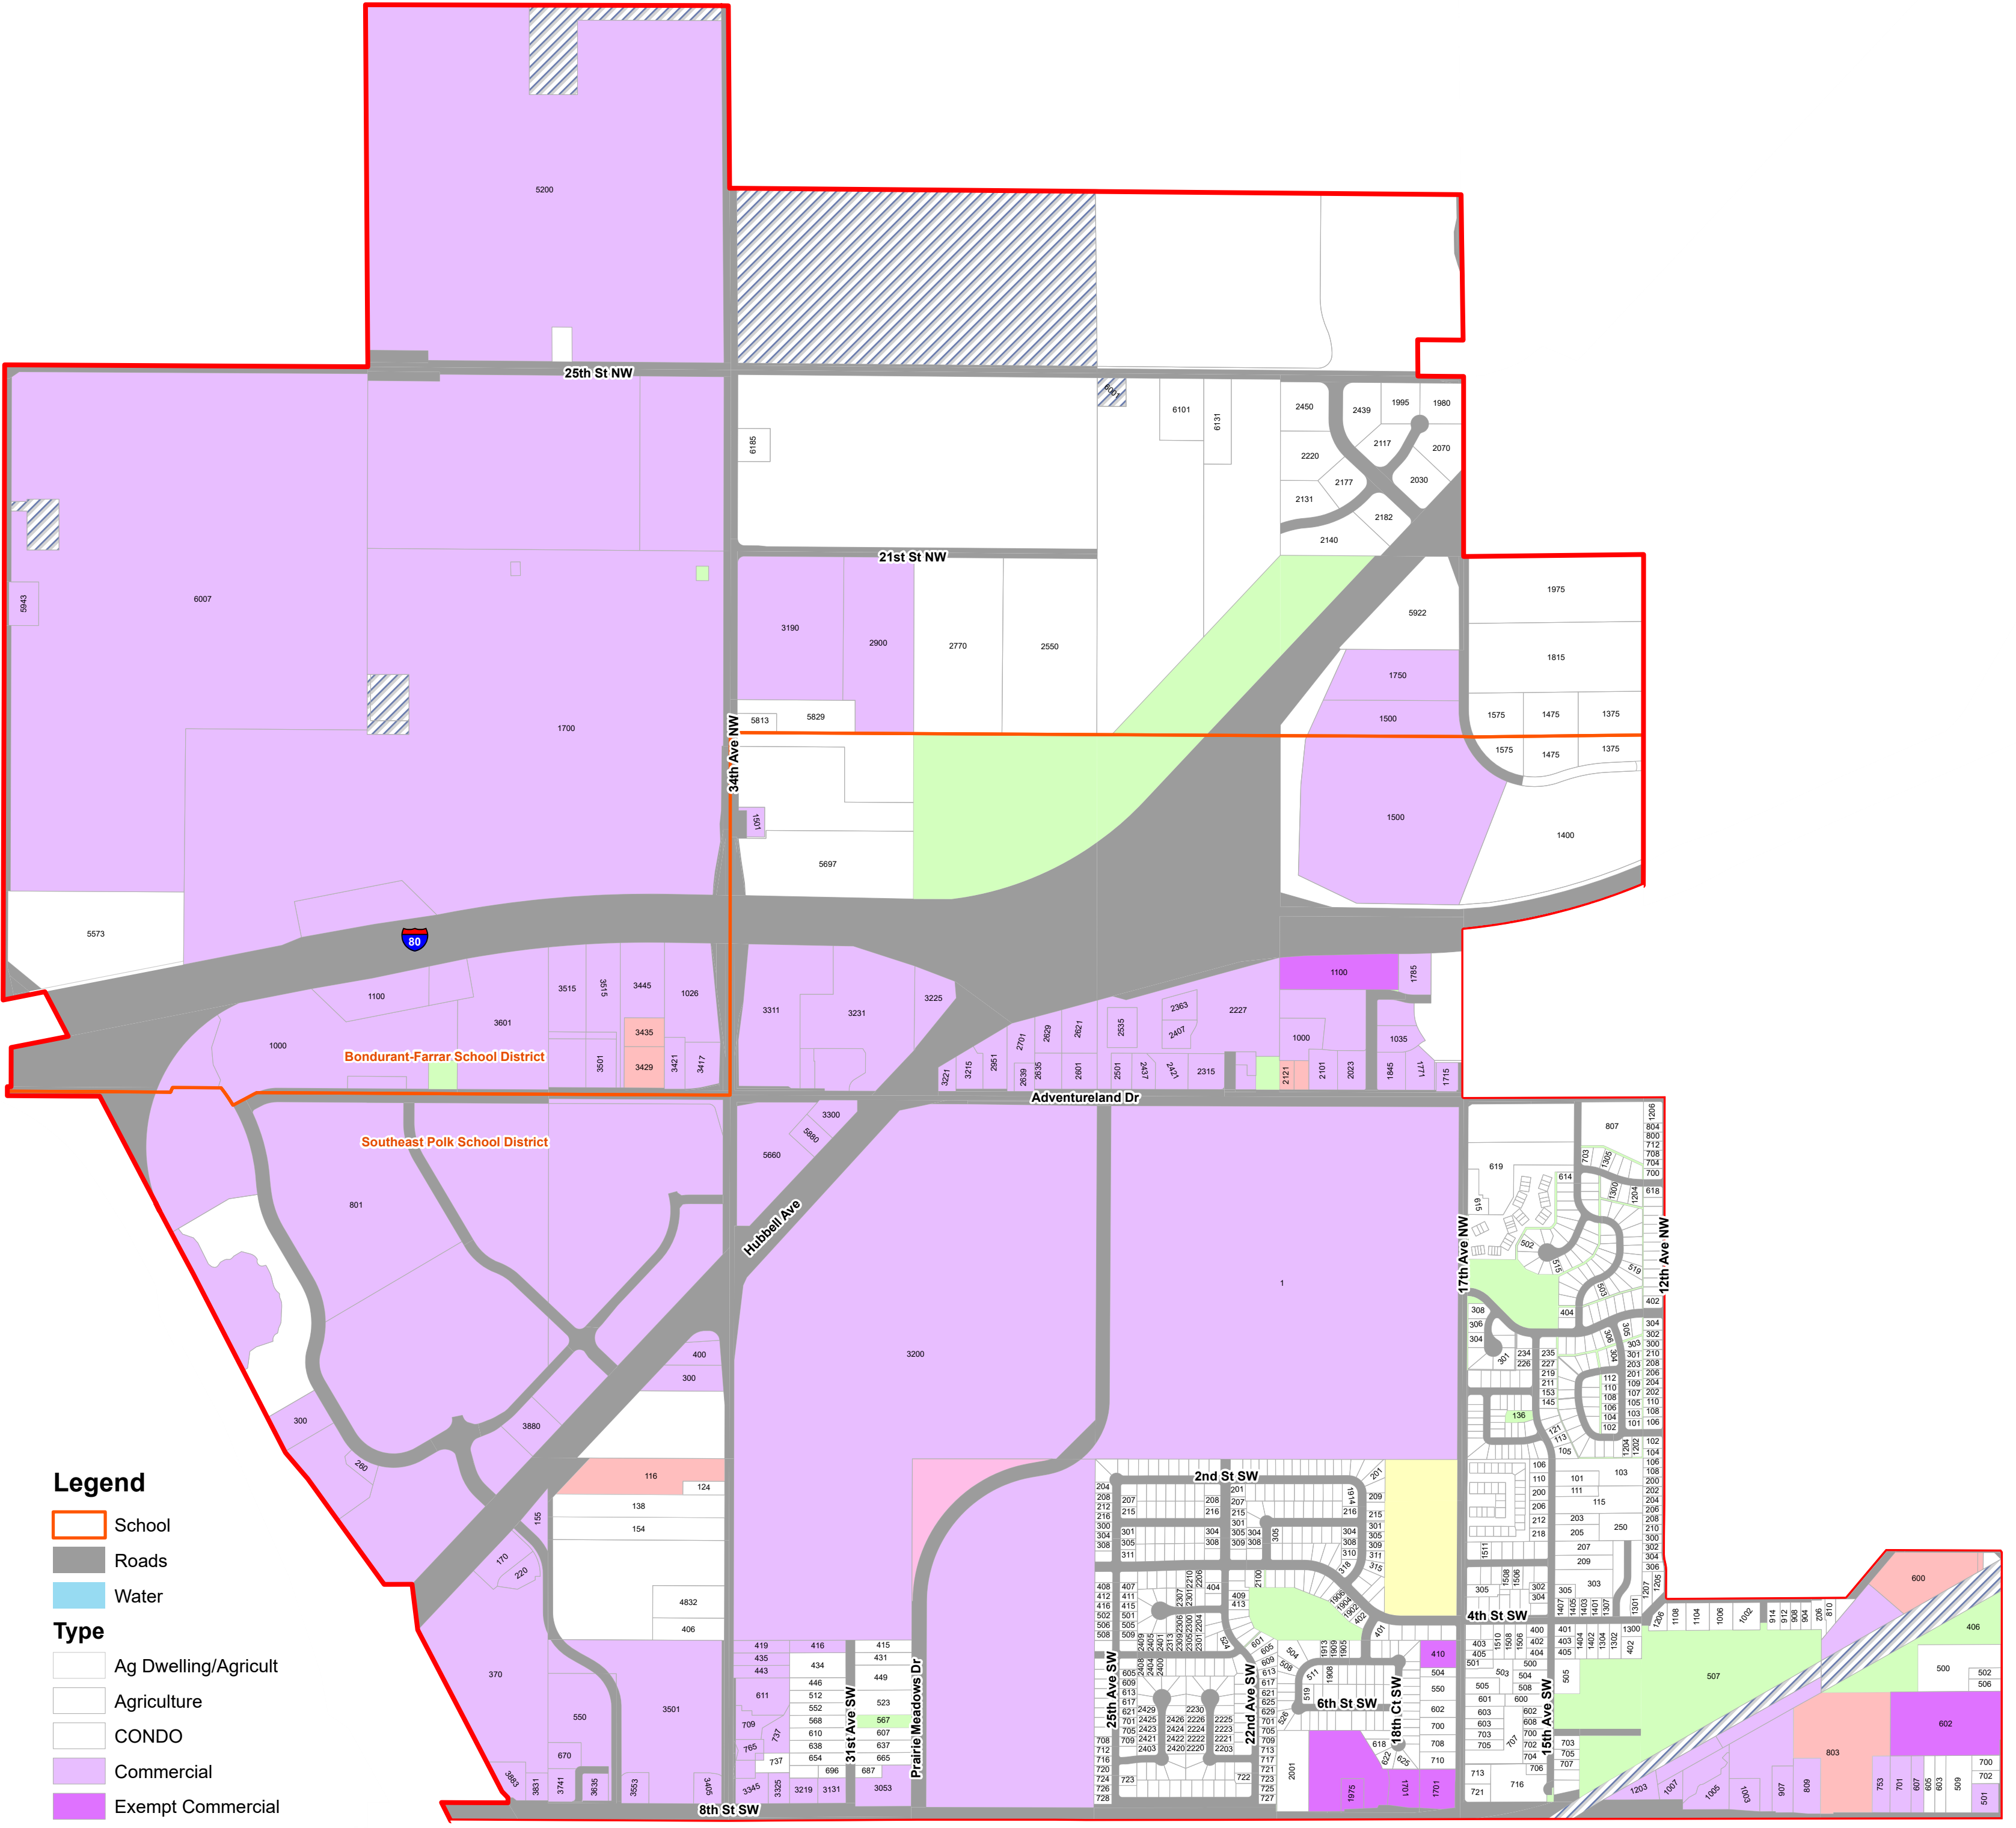

Altoona Precinct 1

Altoona-1
 US Congress: 3
 Iowa State Senate: 20
 Iowa House of Representative: 40
 County Supervisor: 3
 School District (1): Southeast Polk Community
 School District (2): Bondurant-Farrar Community
 Municipality: Altoona
 Community College Director: 5 & 6

- Legend**
- School
 - Roads
 - Water
- Type**
- Ag Dwelling/Agricult
 - Agriculture
 - CONDO
 - Commercial
 - Exempt Commercial
 - Exempt Residential
 - Government
 - Industrial
 - Industrial/Multi-Res
 - Multi-Residential
 - Residential
 - School
 - Utility Reference

This precinct is valid from 2022 through 2031. This PDF will not be updated.
 This map has been created as described in precinct legal description ordinances.
 Precinct level maps have not been printed and therefore are not available for purchase.
 Individuals may reproduce this map at their own expense without restrictions.
 Digital source files are not available from the Election Office.