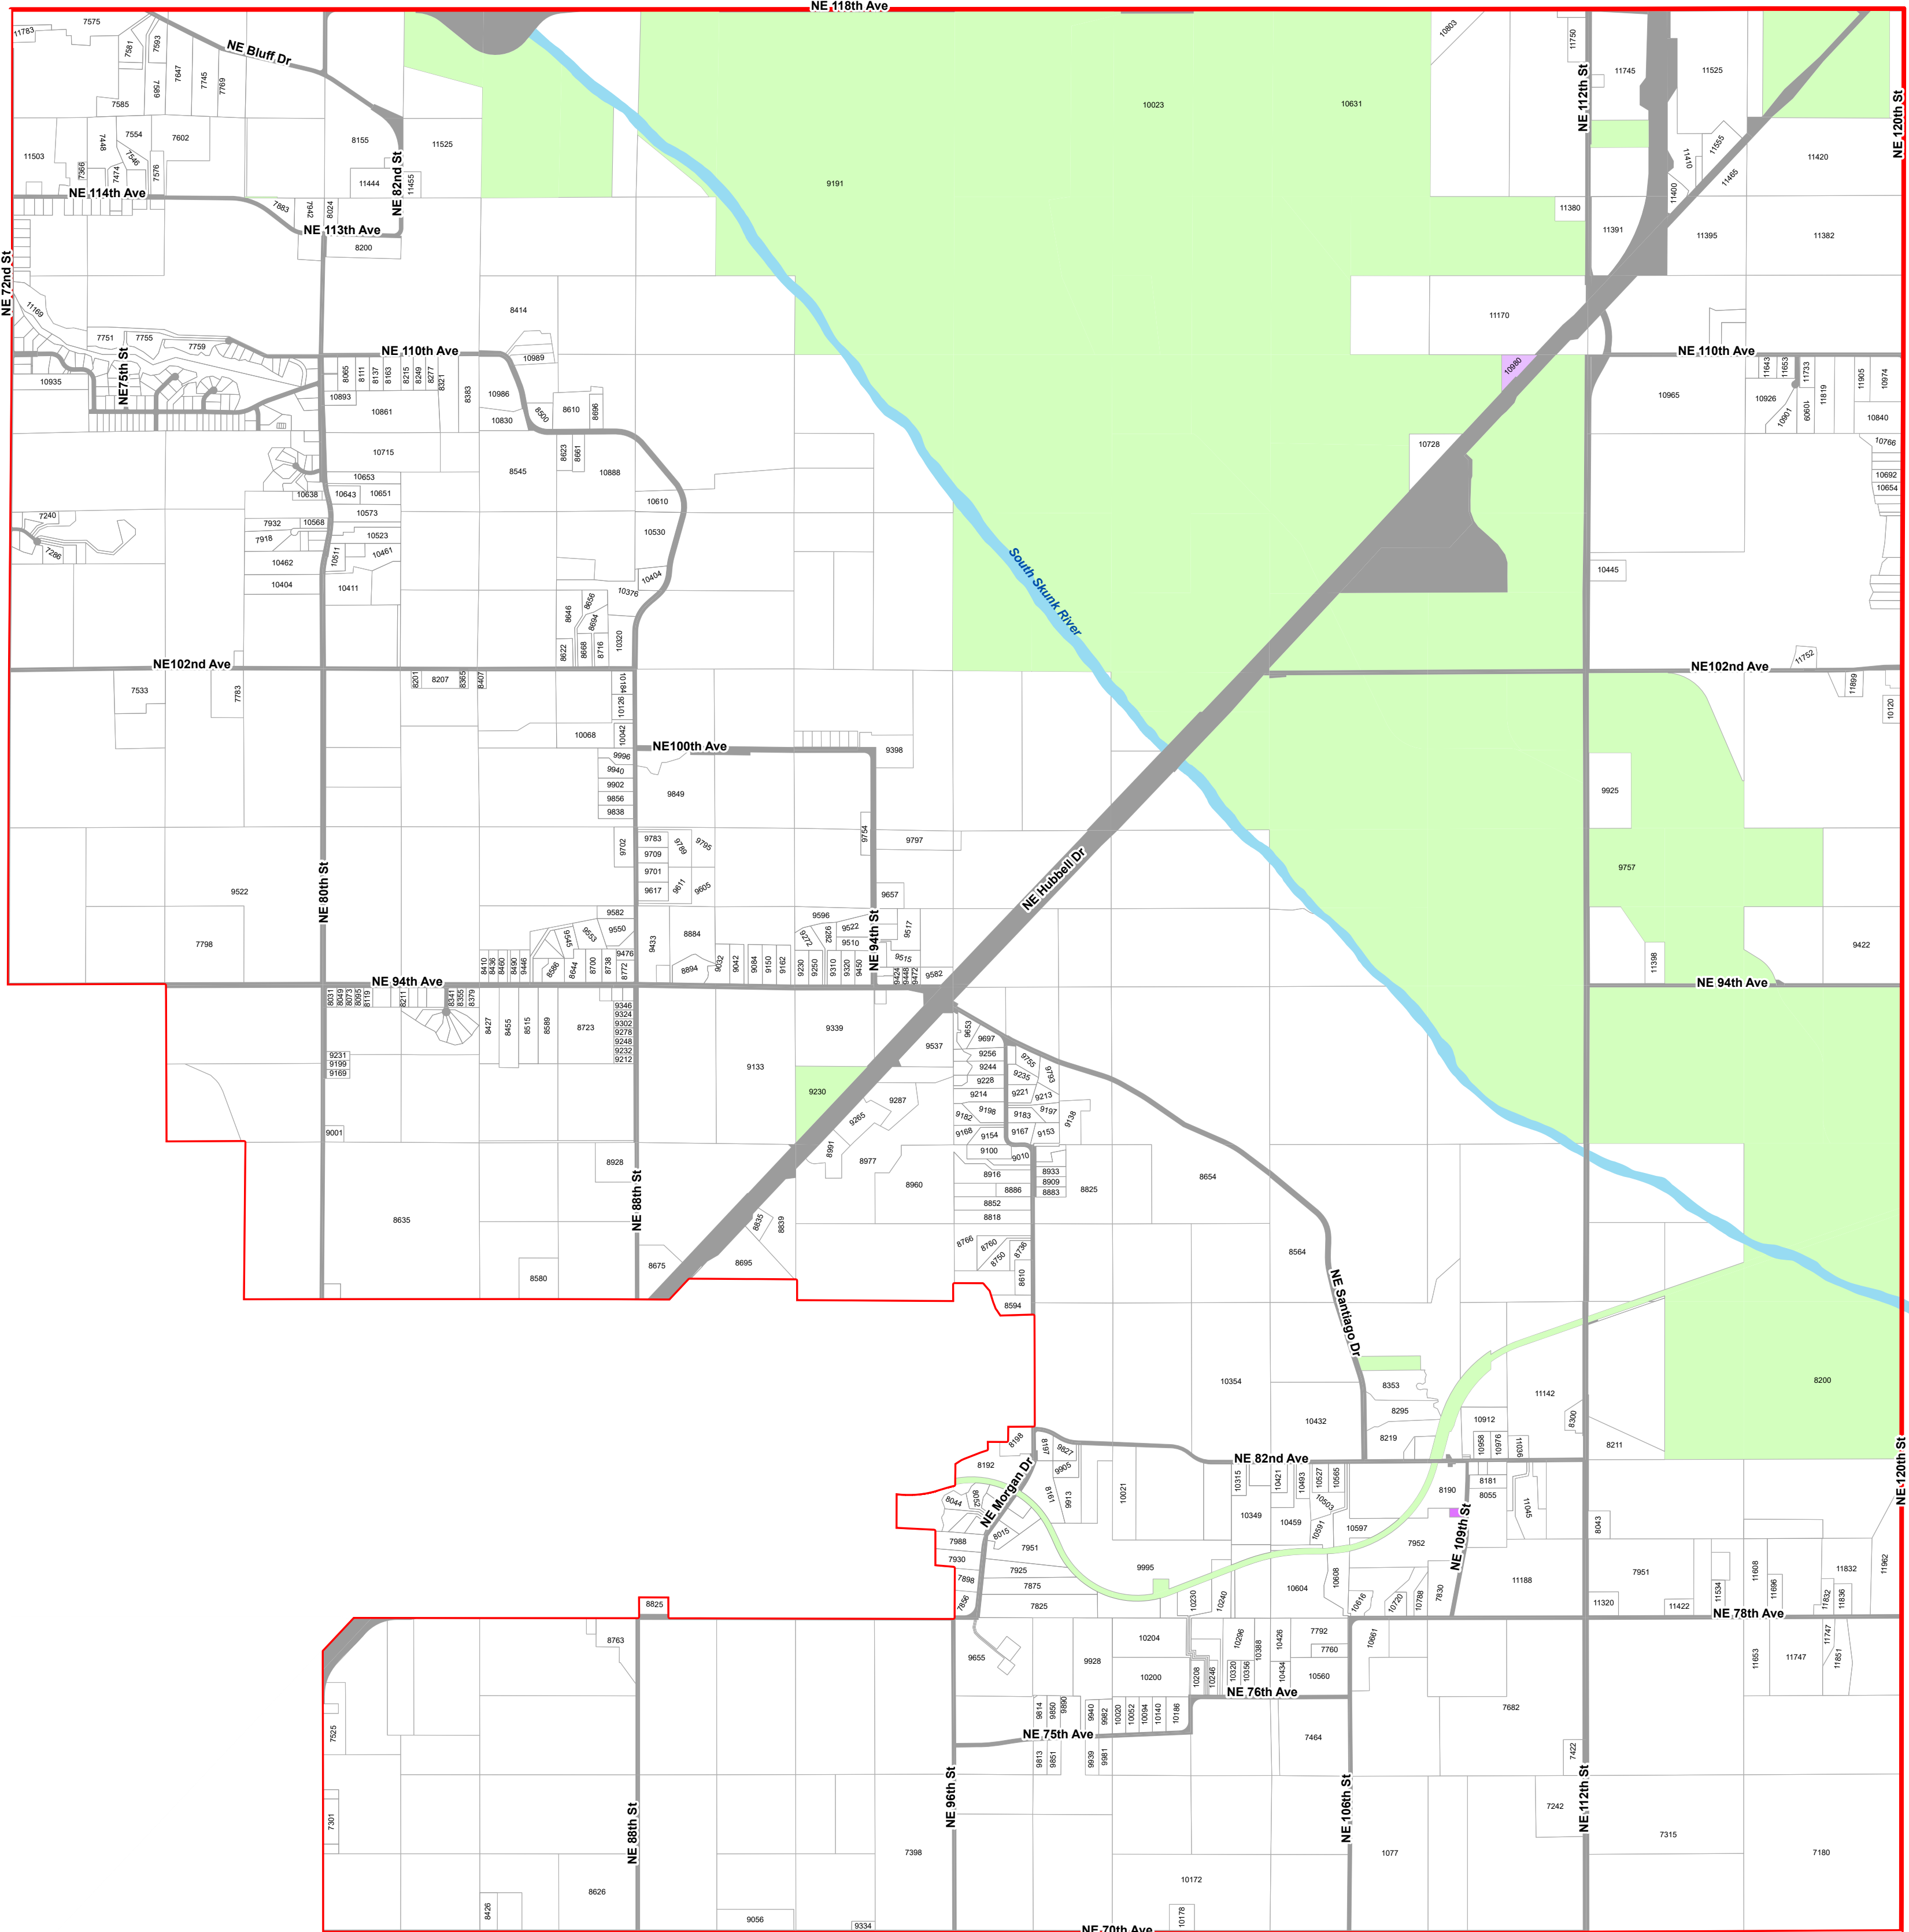

Franklin Precinct 1

Franklin-1
 US Congress: 3
 Iowa State Senate: 23
 Iowa House of Representative: 45
 County Supervisor: 2
 School District: Bondurant-Farrar Community
 Township: Franklin
 Community College Director: 6

- Legend**
- Roads
 - Water
- Type**
- Ag Dwelling/Agriculture
 - Agriculture
 - Commercial
 - Exempt Commercial
 - Government
 - Residential

This precinct is valid from 2022 through 2031. This PDF will not be updated.
 This map has been created as described in precinct legal description ordinances.
 Precinct level maps have not been printed and therefore are not available for purchase.
 Individuals may reproduce this map at their own expense without restrictions.
 Digital source files are not available from the Election Office.