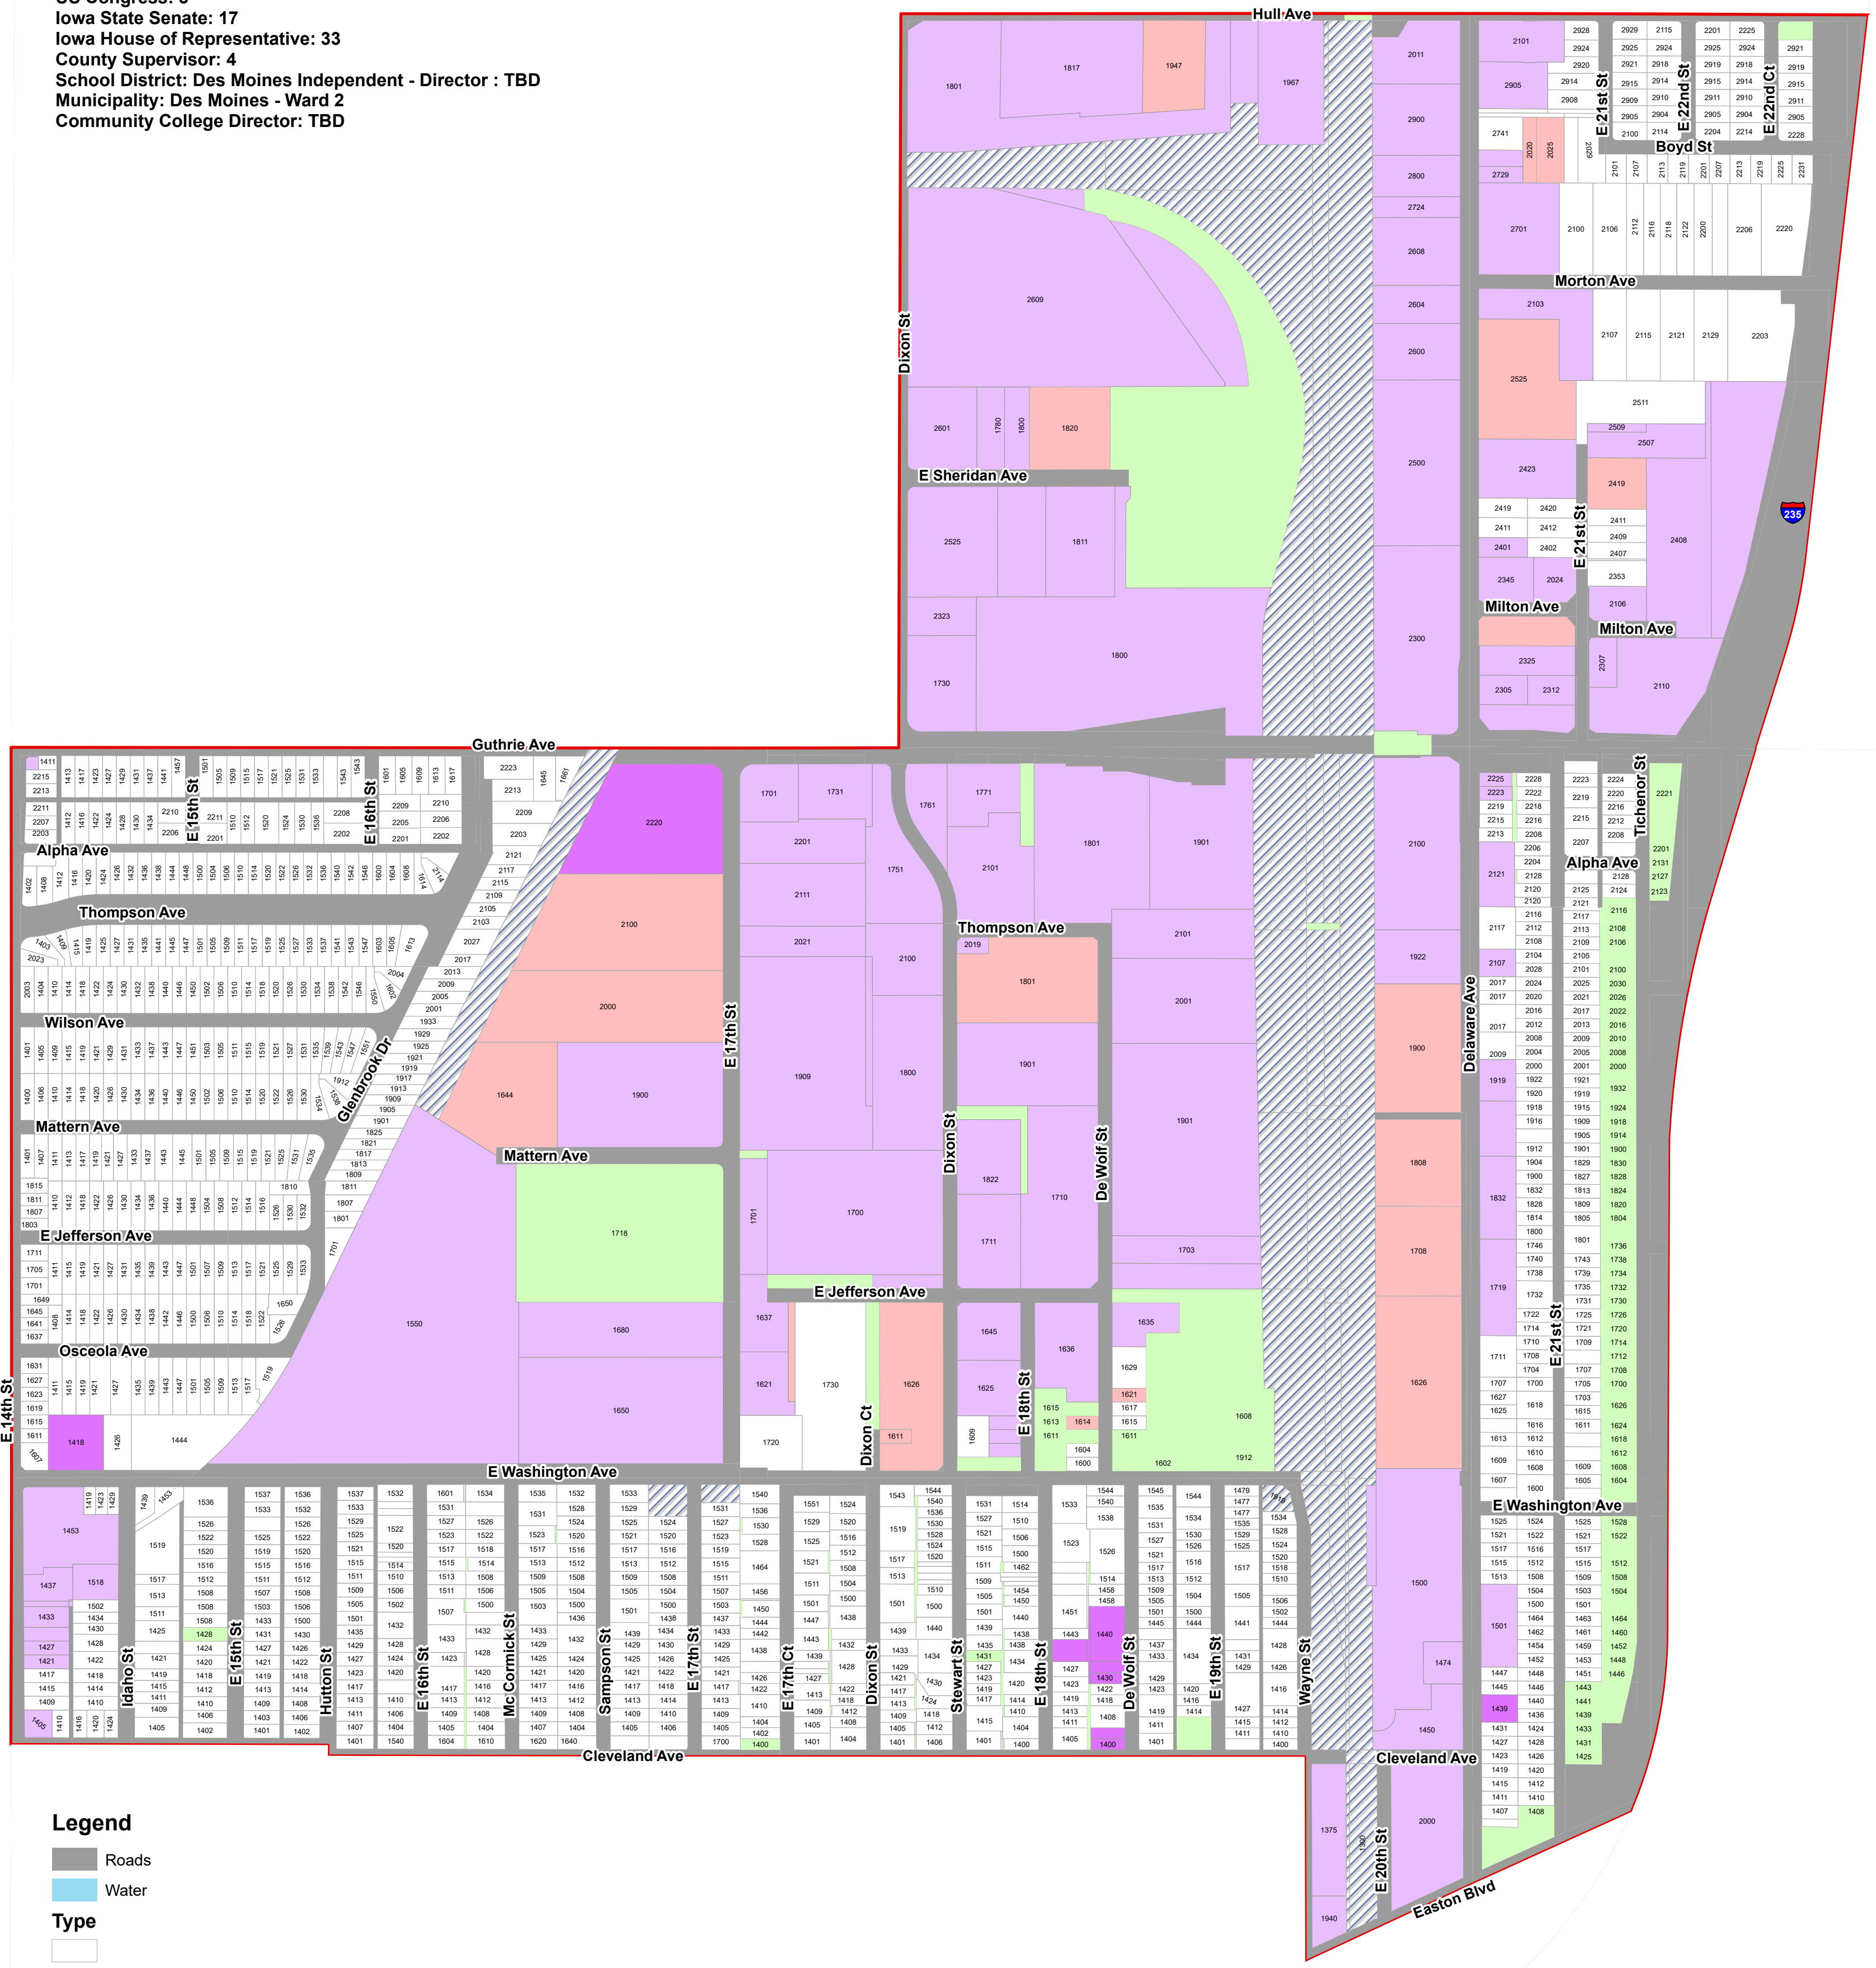

# Des Moines Precinct 20

Des Moines Precinct 20  
 US Congress: 3  
 Iowa State Senate: 17  
 Iowa House of Representative: 33  
 County Supervisor: 4  
 School District: Des Moines Independent - Director : TBD  
 Municipality: Des Moines - Ward 2  
 Community College Director: TBD

- Legend**
- Roads
  - Water
- Type**
- Ag Dwelling/Agricult
  - Agriculture
  - Commercial
  - Exempt Commercial
  - Exempt Residential
  - Government
  - Industrial
  - Residential
  - Utility Reference

This precinct is valid from 2022 through 2031. This PDF will not be updated.  
 This map has been created as described in precinct legal description ordinances.  
 Precinct level maps have not been printed and therefore are not available for purchase.  
 Individuals may reproduce this map at their own expense without restrictions.  
 Digital source files are not available from the Election Office.

Date of publication: February 2022

0

0.5

1

Miles