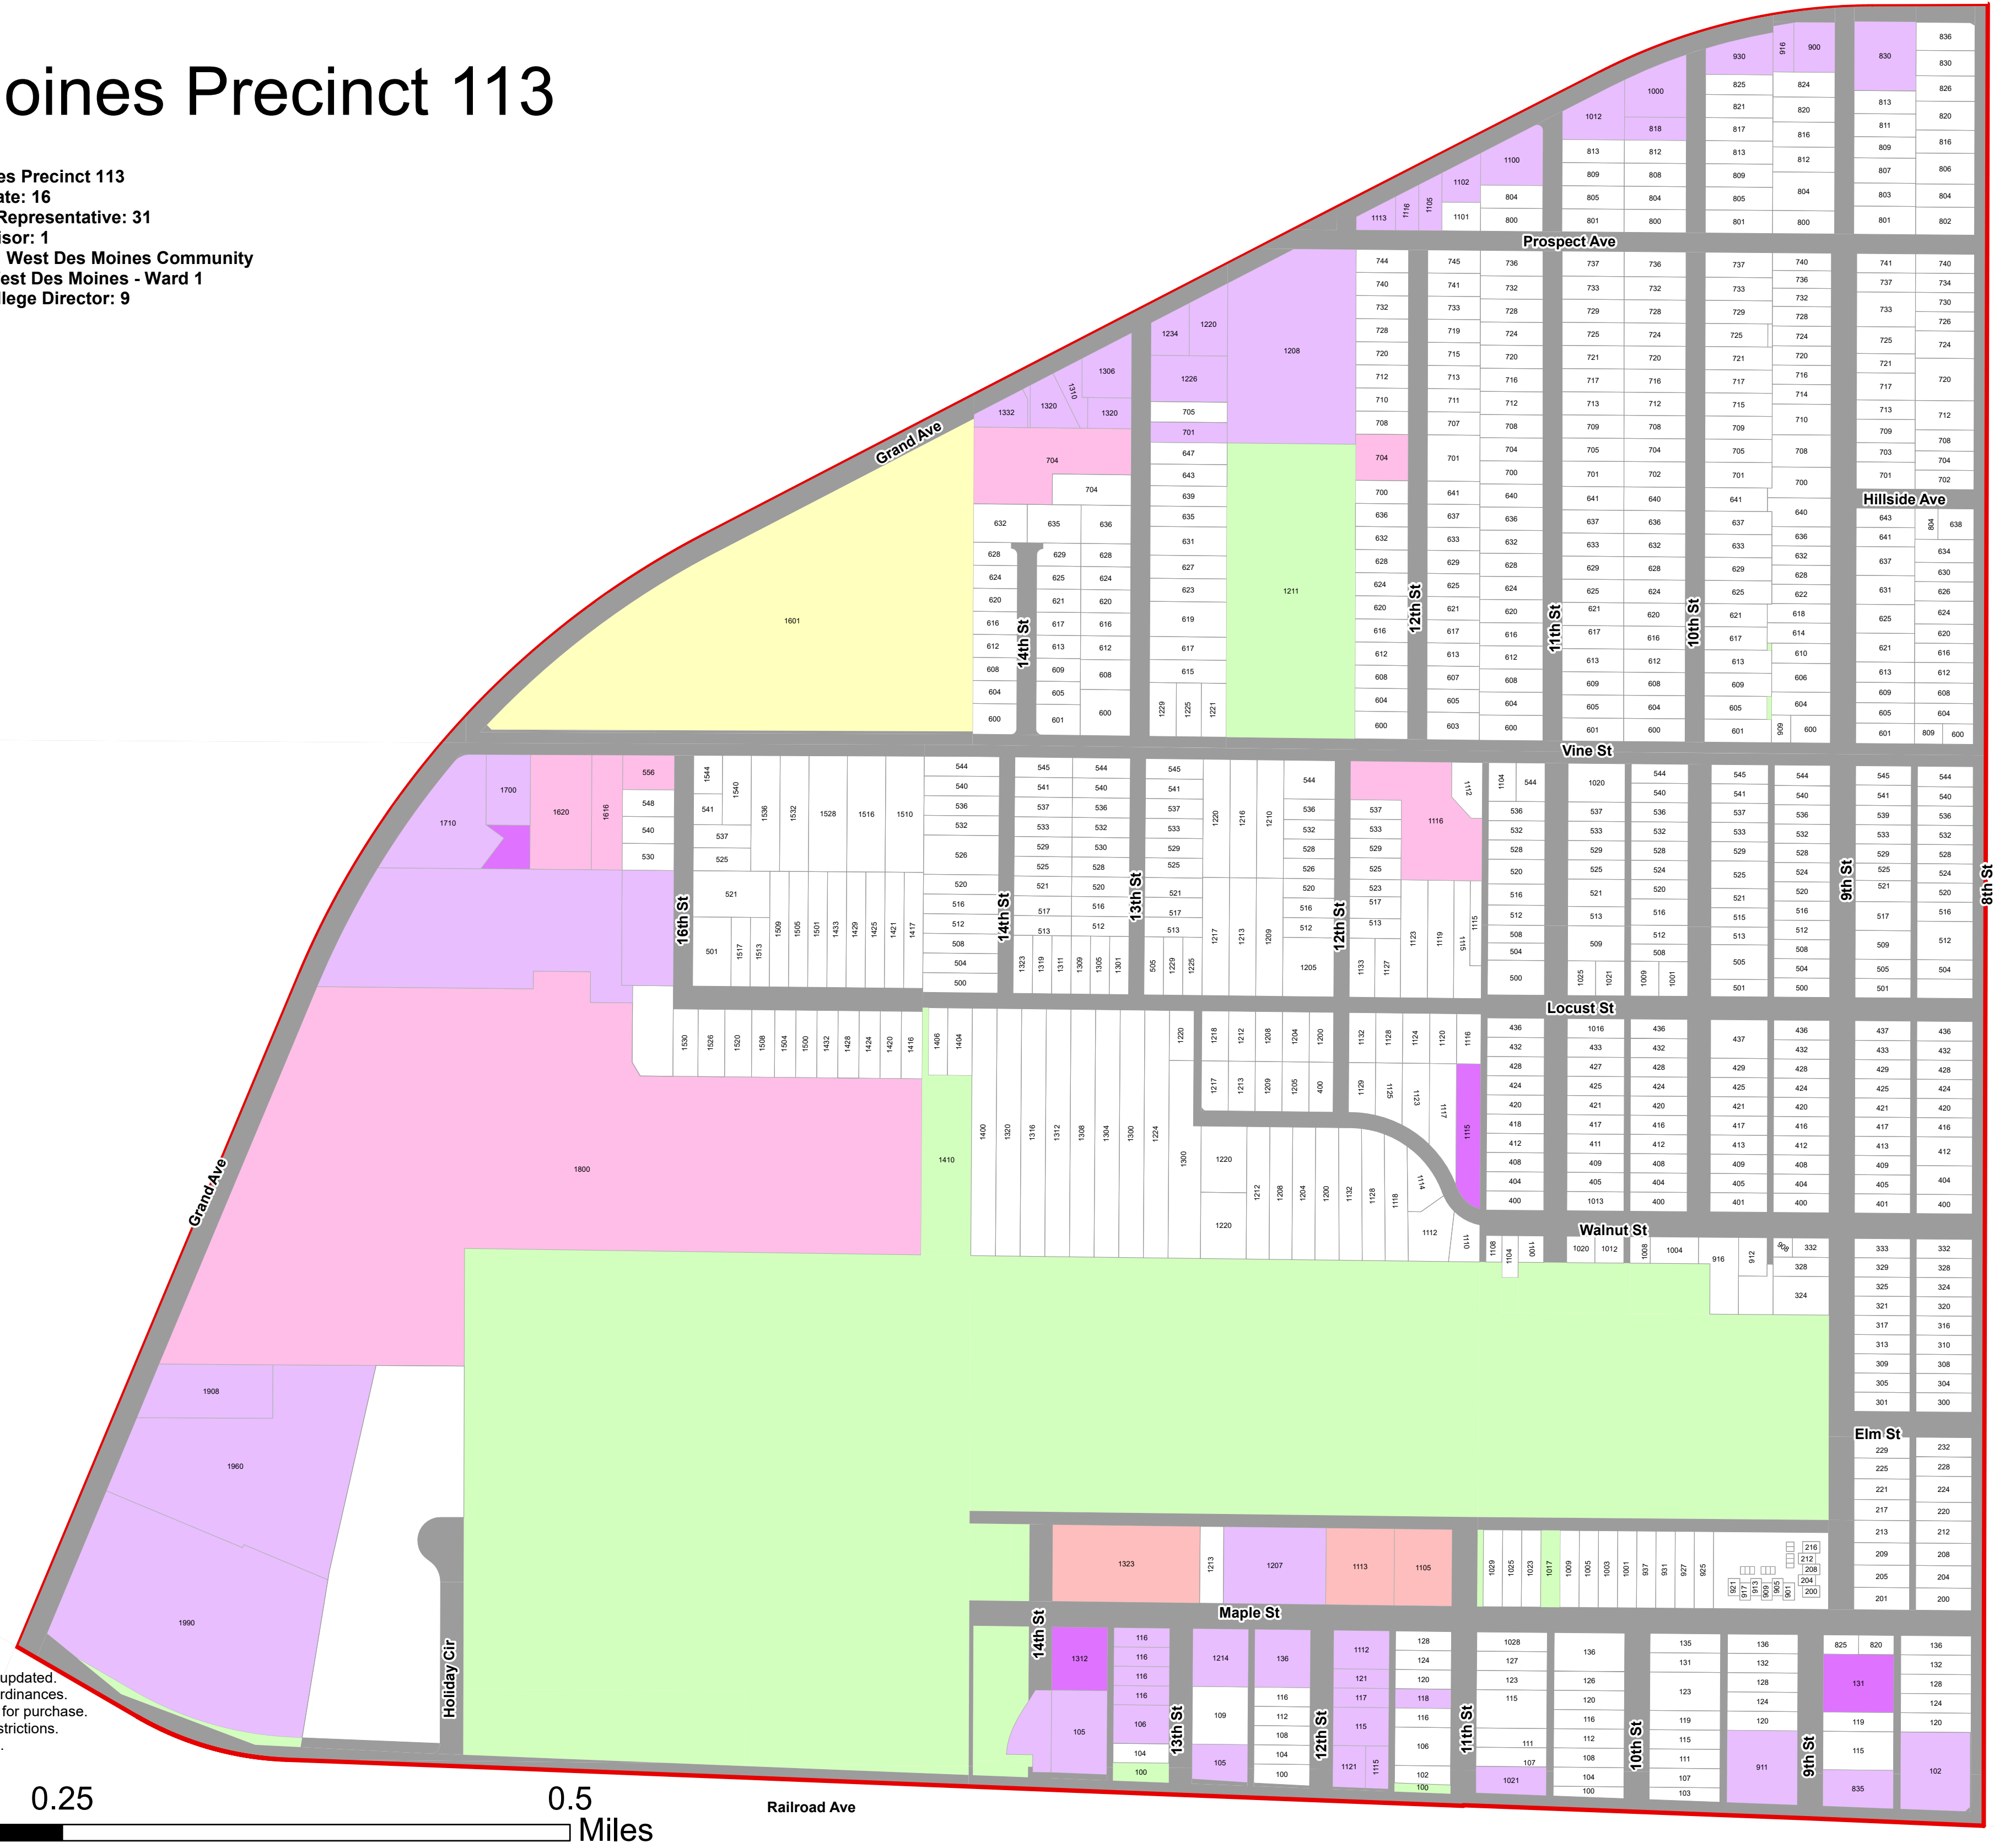

West Des Moines Precinct 113

West Des Moines Precinct 113
 Iowa State Senate: 16
 Iowa House of Representative: 31
 County Supervisor: 1
 School District: West Des Moines Community
 Municipality: West Des Moines - Ward 1
 Community College Director: 9

Legend

-  Roads
-  Water
- Type**
-  CONDO
-  Commercial
-  Commercial/Multi-Res
-  Exempt Commercial
-  Exempt Residential
-  Government
-  Industrial
-  Multi-Residential
-  Residential
-  School

This precinct is valid from 2022 through 2031. This PDF will not be updated.
 This map has been created as described in precinct legal description ordinances.
 Precinct level maps have not been printed and therefore are not available for purchase.
 Individuals may reproduce this map at their own expense without restrictions.
 Digital source files are not available from the Election Office.

Date of publication: February 2022

0.25

0.5 Miles

Elm St

8th St