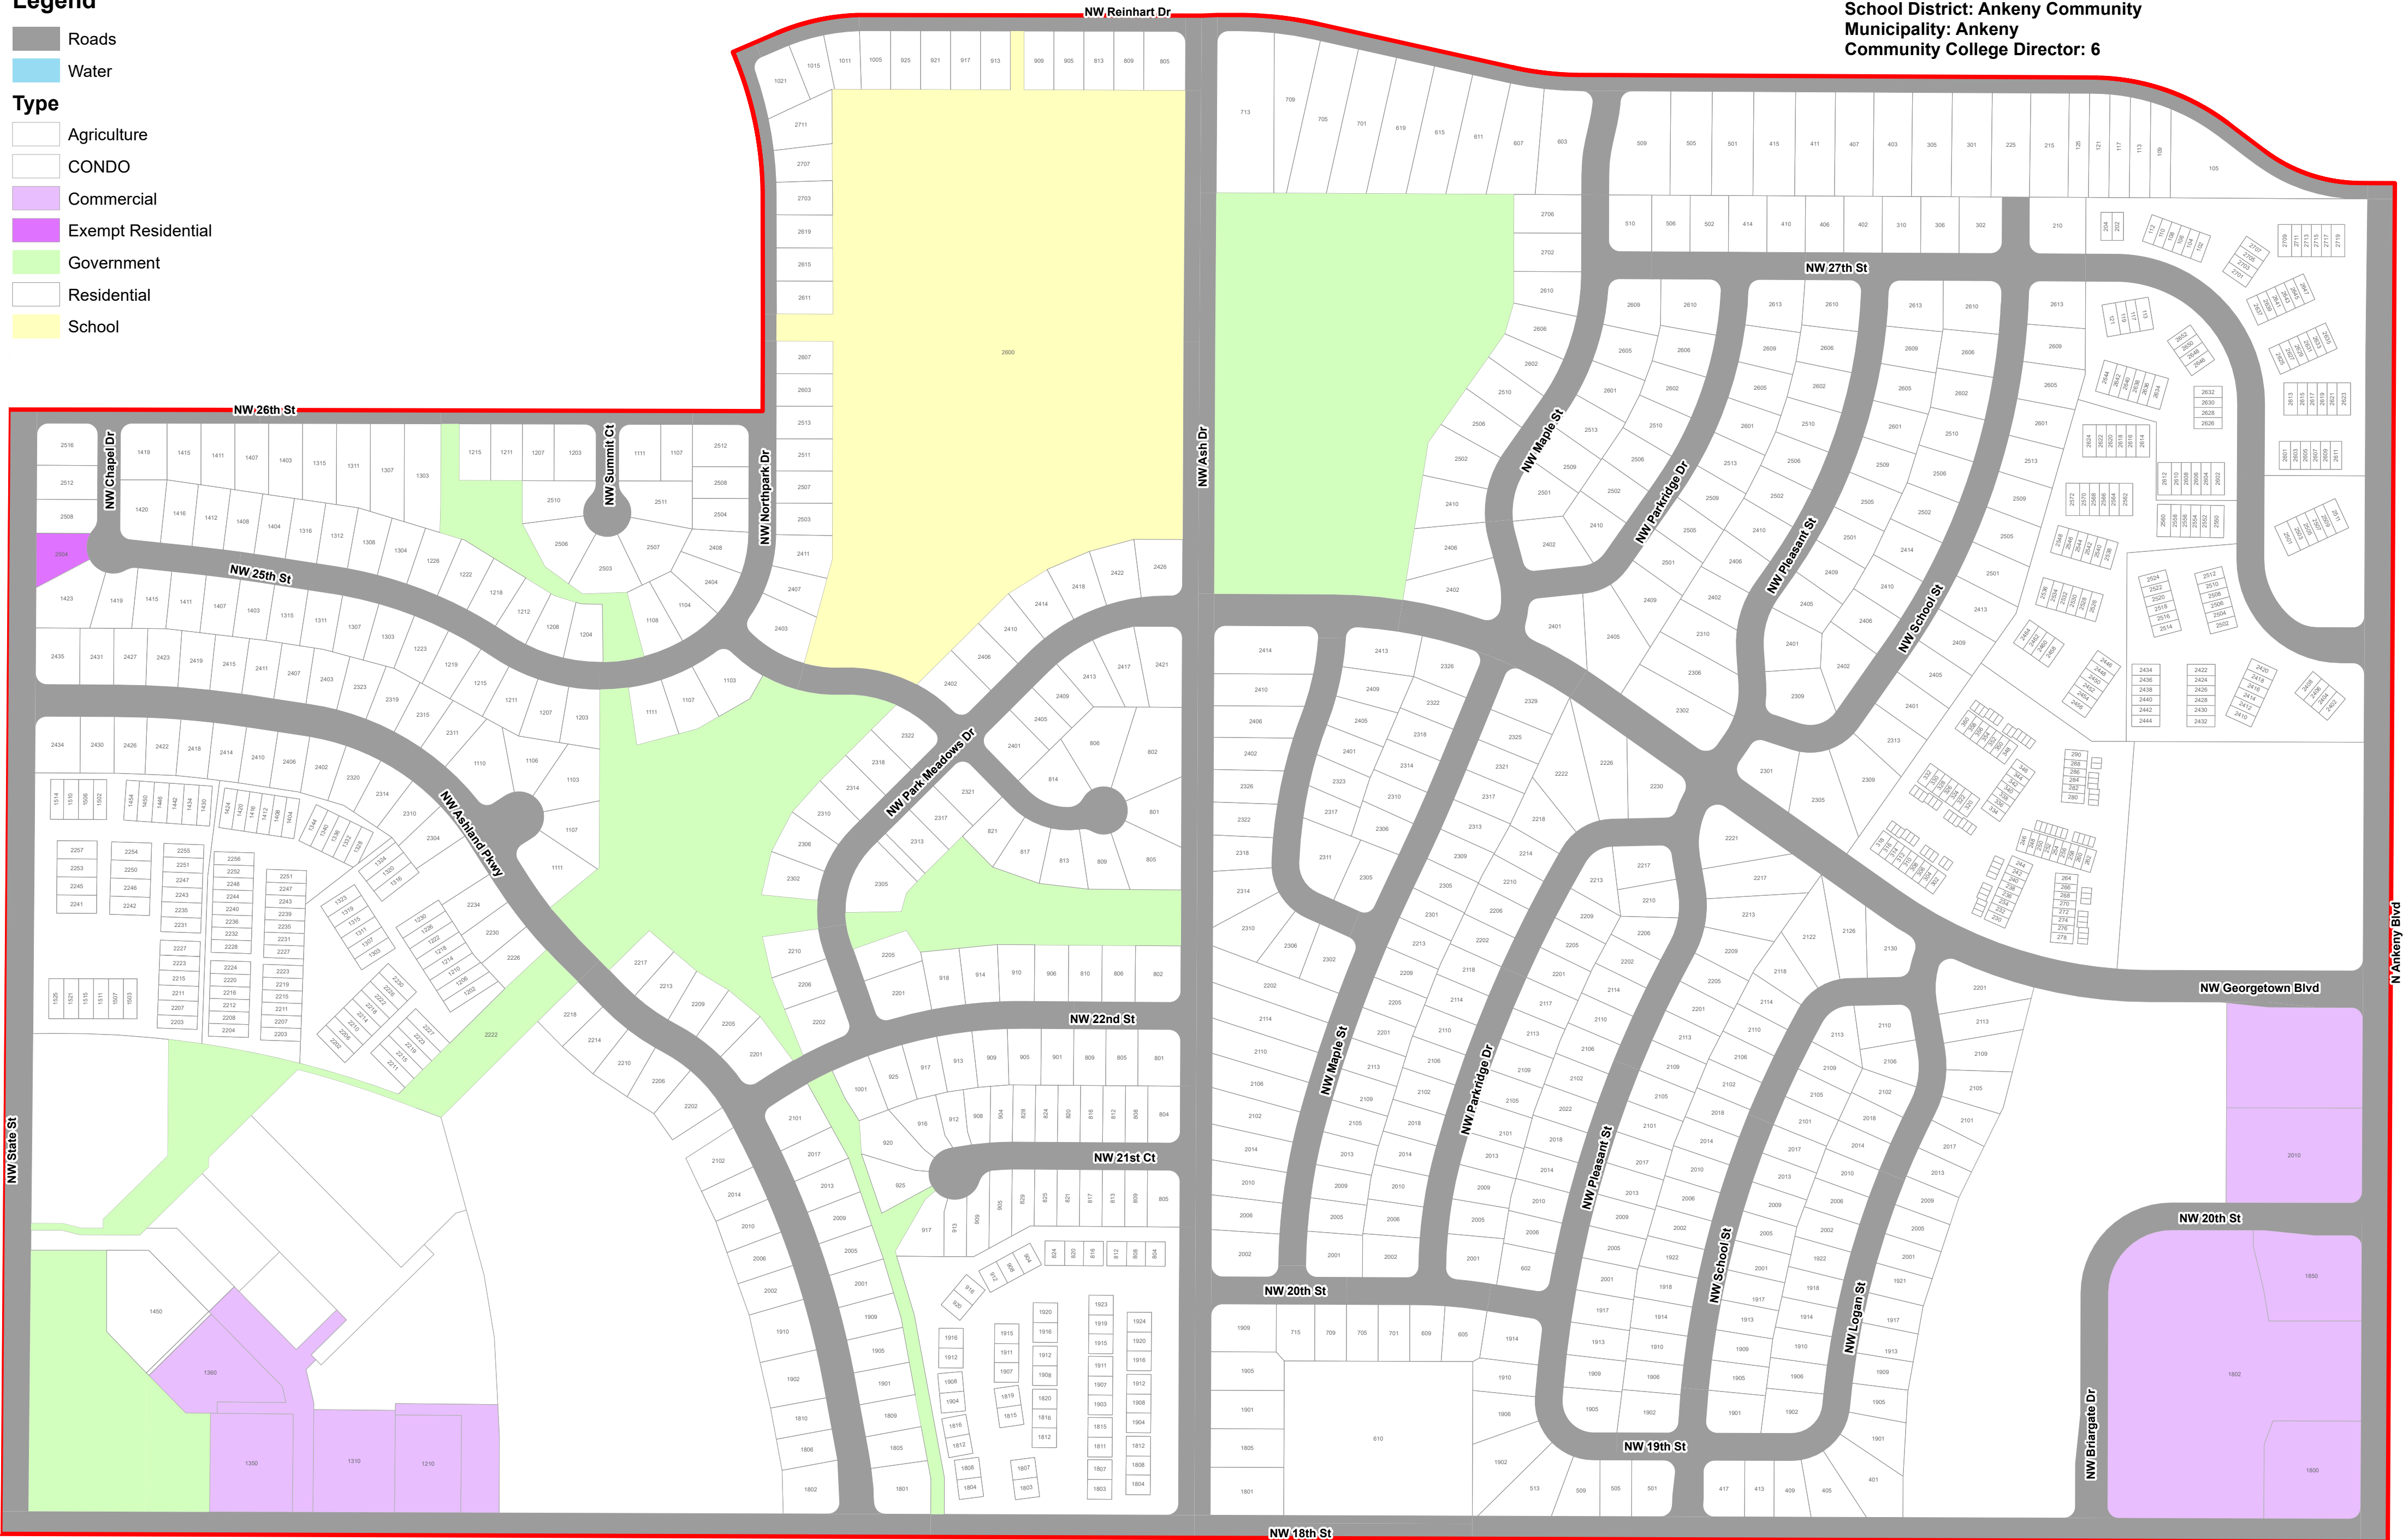

Ankeny Precinct 18

Ankeny-18
 US Congress: 3
 Iowa State Senate: 21
 Iowa House of Representative: 41
 County Supervisor: 3
 School District: Ankeny Community
 Municipality: Ankeny
 Community College Director: 6

Legend

-  Roads
-  Water
- Type**
-  Agriculture
-  CONDO
-  Commercial
-  Exempt Residential
-  Government
-  Residential
-  School

This precinct is valid from 2022 through 2031. This PDF will not be updated.
 This map has been created as described in precinct legal description ordinances.
 Precinct level maps have not been printed and therefore are not available for purchase.
 Individuals may reproduce this map at their own expense without restrictions.
 Digital source files are not available from the Election Office.