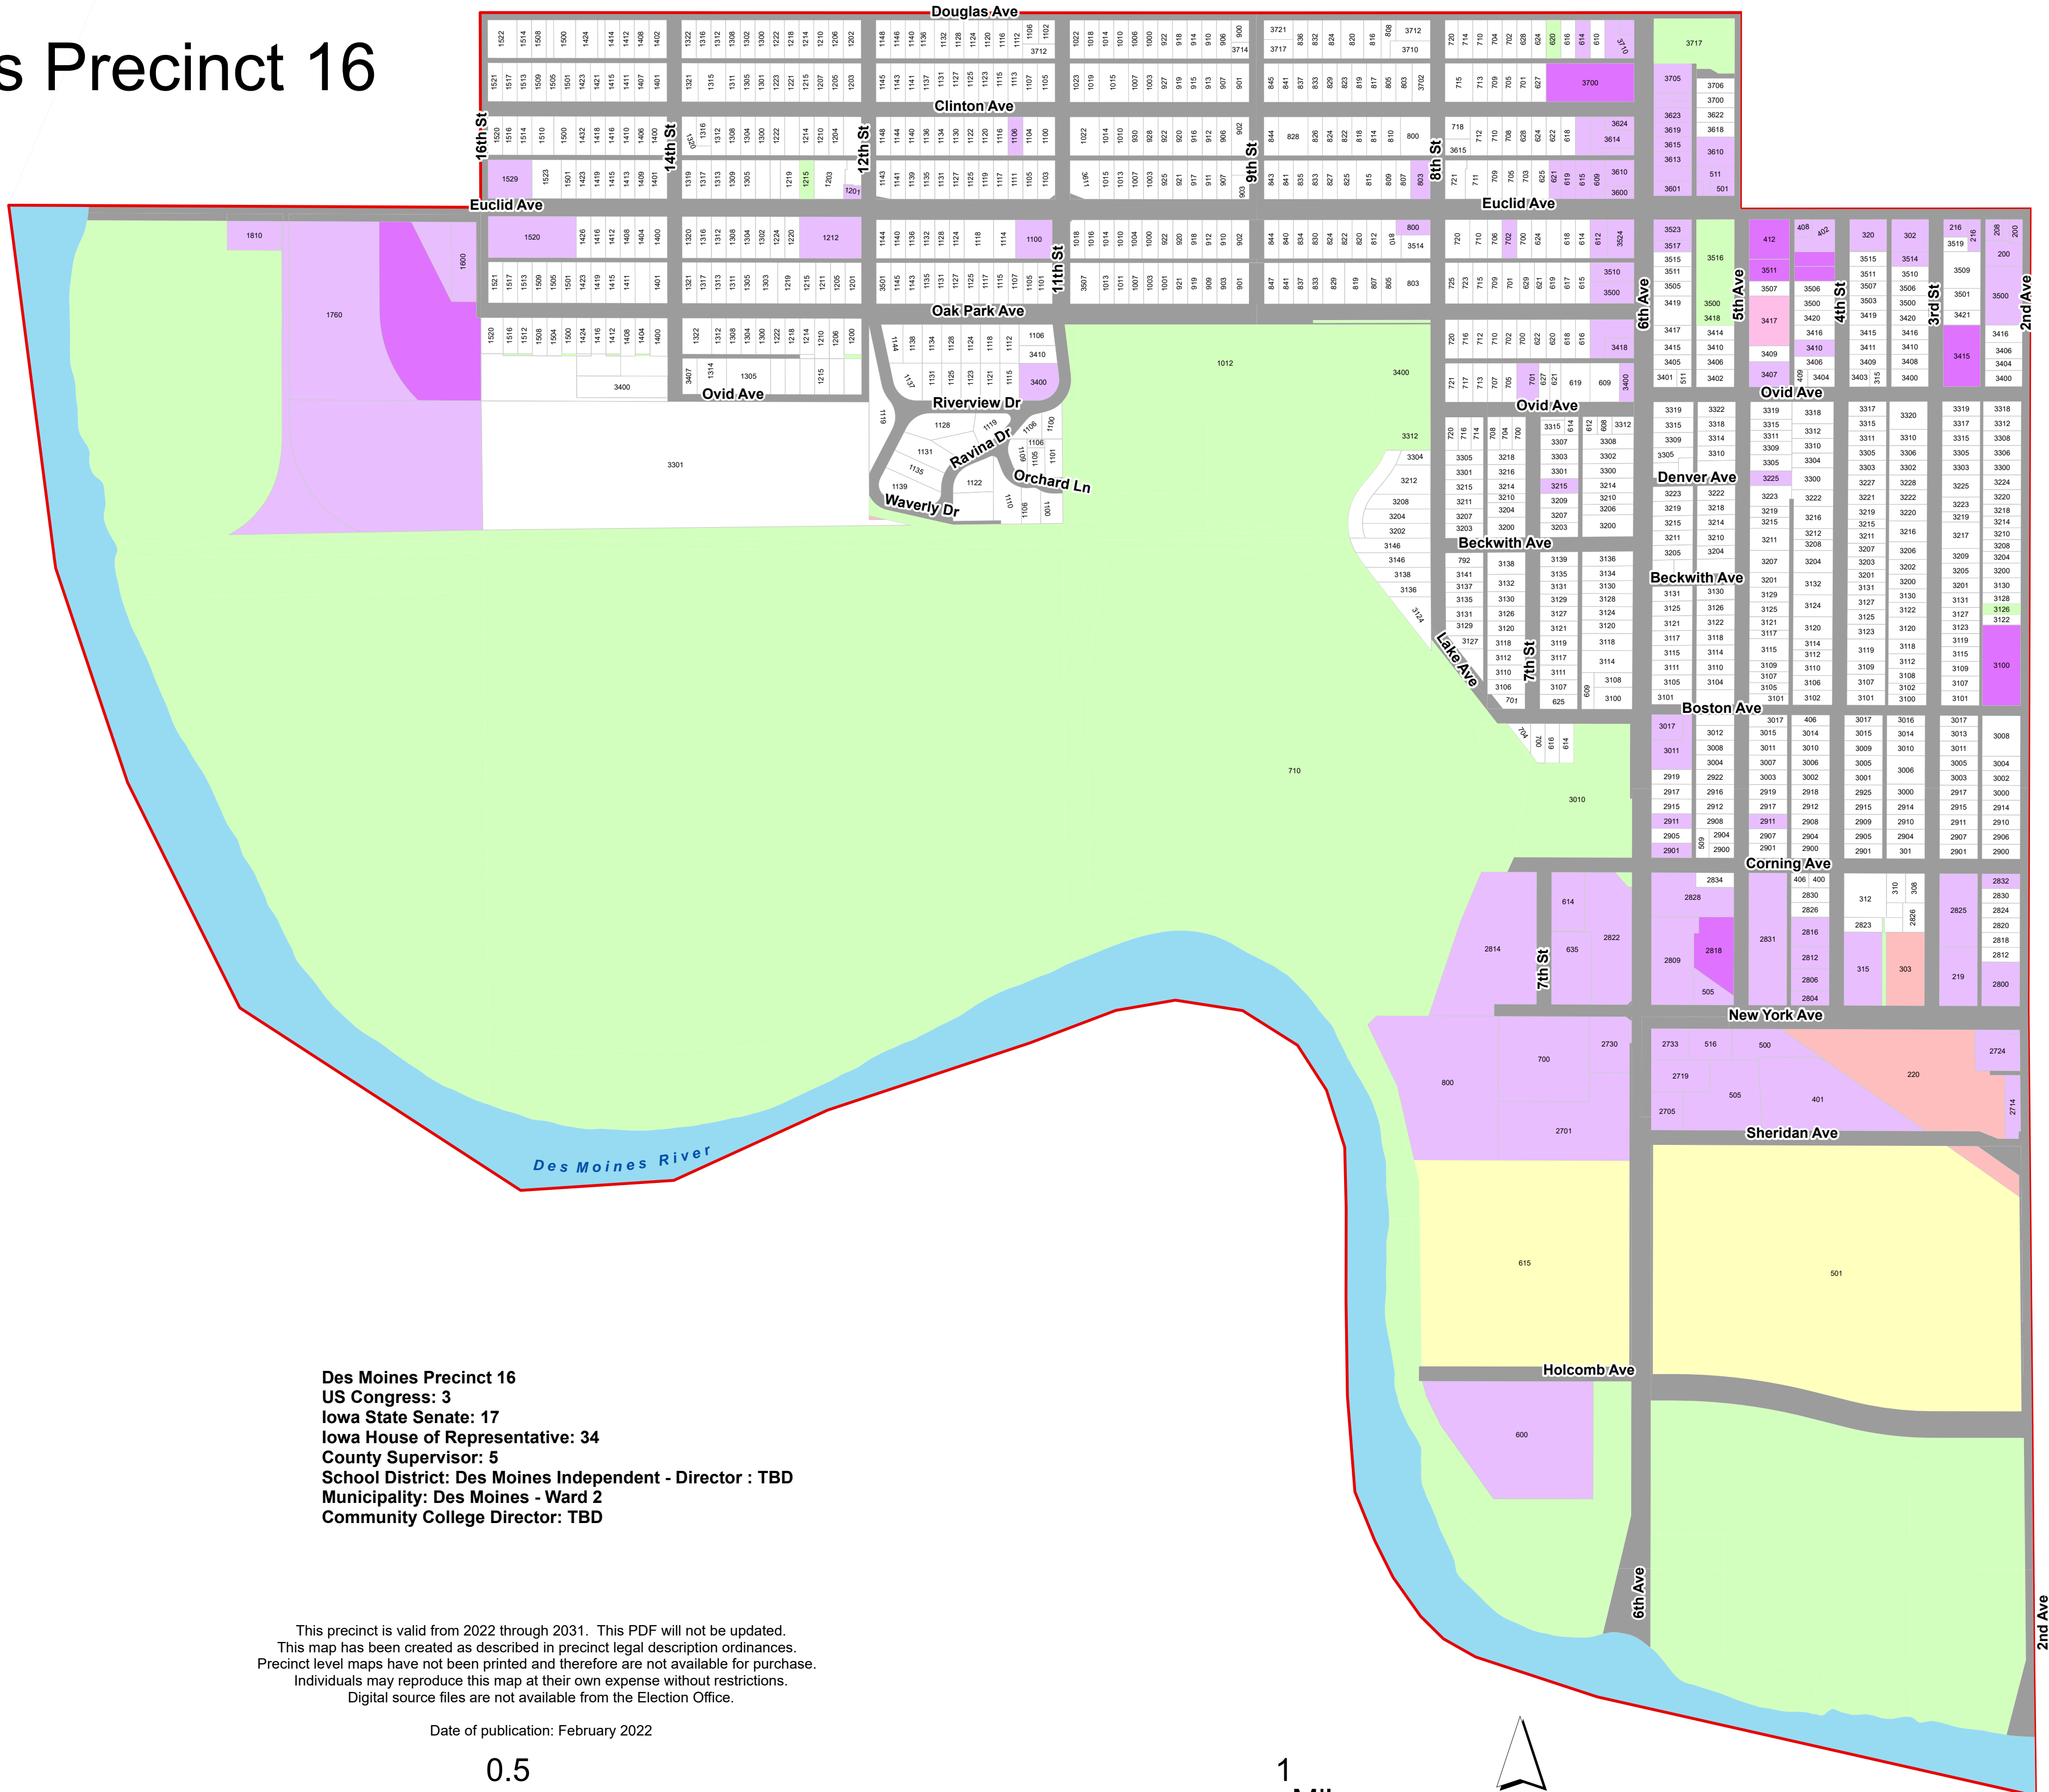

# Des Moines Precinct 16

**Des Moines Precinct 16**  
**US Congress: 3**  
**Iowa State Senate: 17**  
**Iowa House of Representative: 34**  
**County Supervisor: 5**  
**School District: Des Moines Independent - Director : TBD**  
**Municipality: Des Moines - Ward 2**  
**Community College Director: TBD**

This precinct is valid from 2022 through 2031. This PDF will not be updated.  
 This map has been created as described in precinct legal description ordinances.  
 Precinct level maps have not been printed and therefore are not available for purchase.  
 Individuals may reproduce this map at their own expense without restrictions.  
 Digital source files are not available from the Election Office.

Date of publication: February 2022

- Legend**
- Roads
  - Water
  - Type**
  - Agriculture
  - CONDO
  - Commercial
  - Commercial/Multi-Res
  - Exempt Commercial
  - Exempt Multi-Res
  - Exempt Residential
  - Government
  - Industrial
  - Multi-Residential
  - Residential
  - School