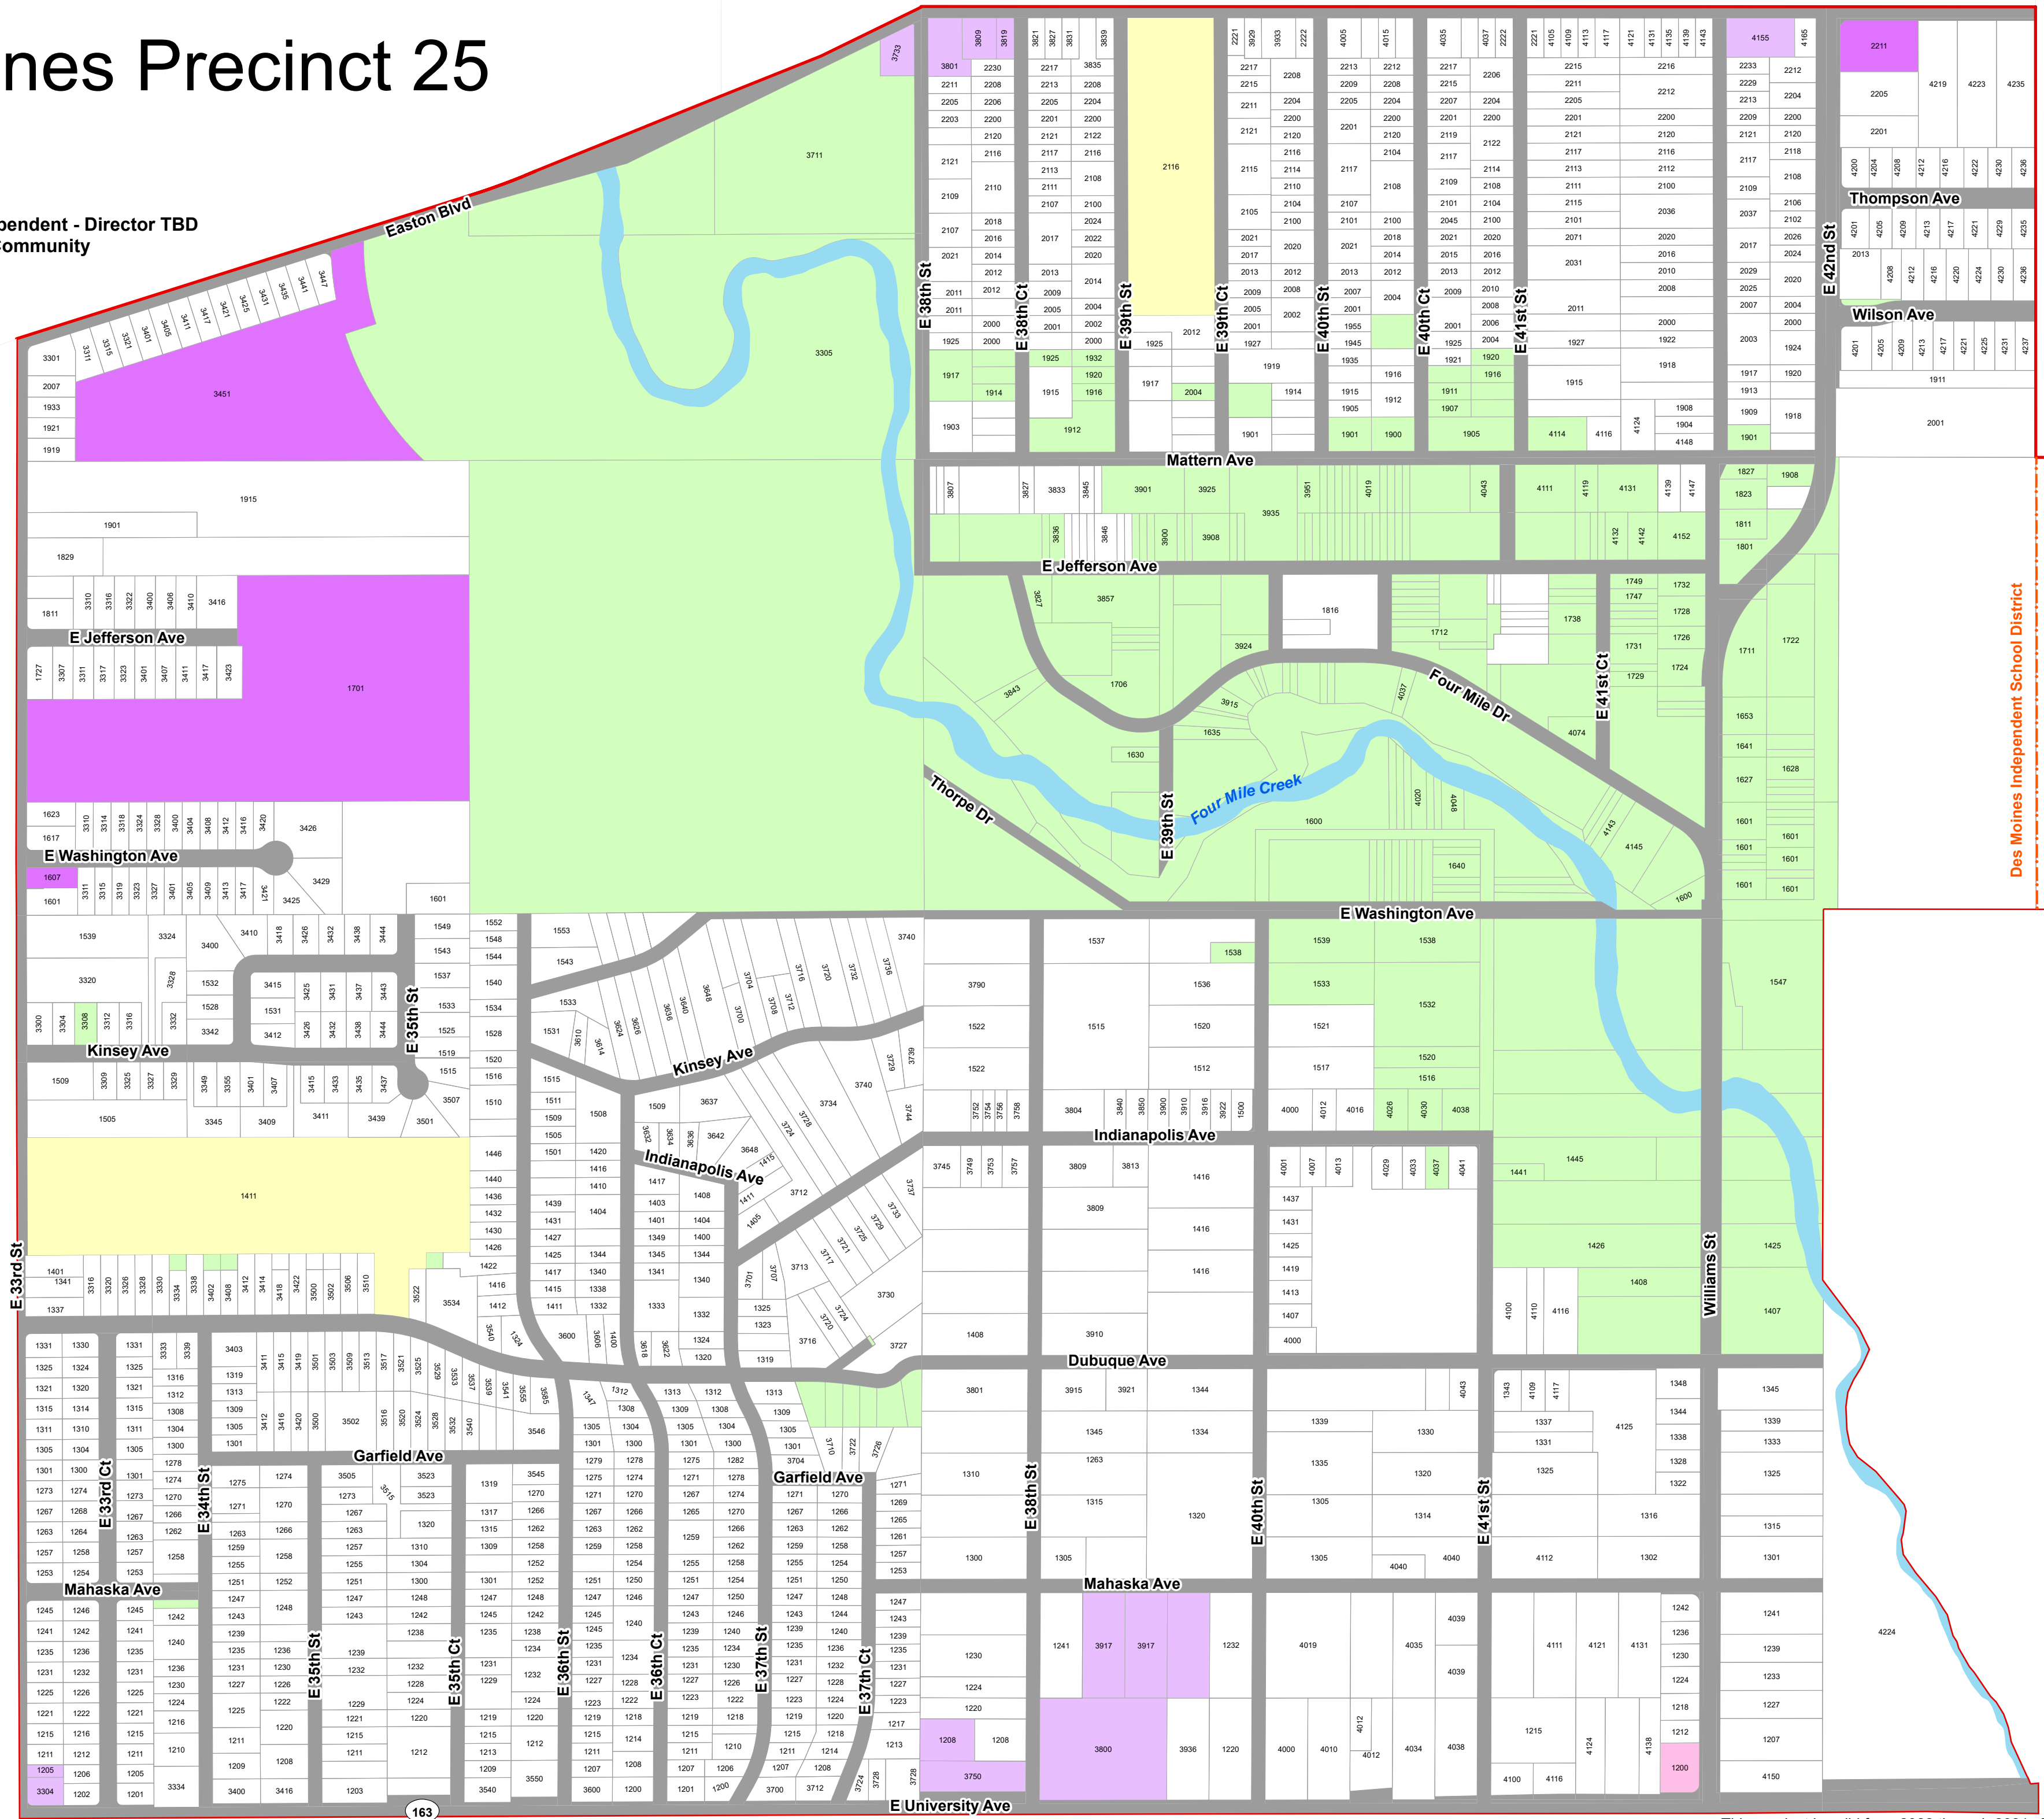

# Des Moines Precinct 25

Des Moines Precinct 25  
 US Congress: 3  
 Iowa State Senate: 20  
 Iowa House of Representative: 39  
 County Supervisor: 4  
 School District (1): Des Moines Independent - Director TBD  
 School District (2): Southeast Polk Community  
 Municipality: Des Moines - Ward 2  
 Community College Director: TBD

- Legend**
- Roads
  - Water
- Type**
- Commercial
  - Exempt Commercial
  - Exempt Multi-Res
  - Exempt Residential
  - Government
  - Residential
  - School

Des Moines Independent School District  
 Southeast Polk Community School District

This precinct is valid from 2022 through 2031. This PDF will not be updated.  
 This map has been created as described in precinct legal description ordinances.  
 Precinct level maps have not been printed and therefore are not available for purchase.  
 Individuals may reproduce this map at their own expense without restrictions.  
 Digital source files are not available from the Election Office.