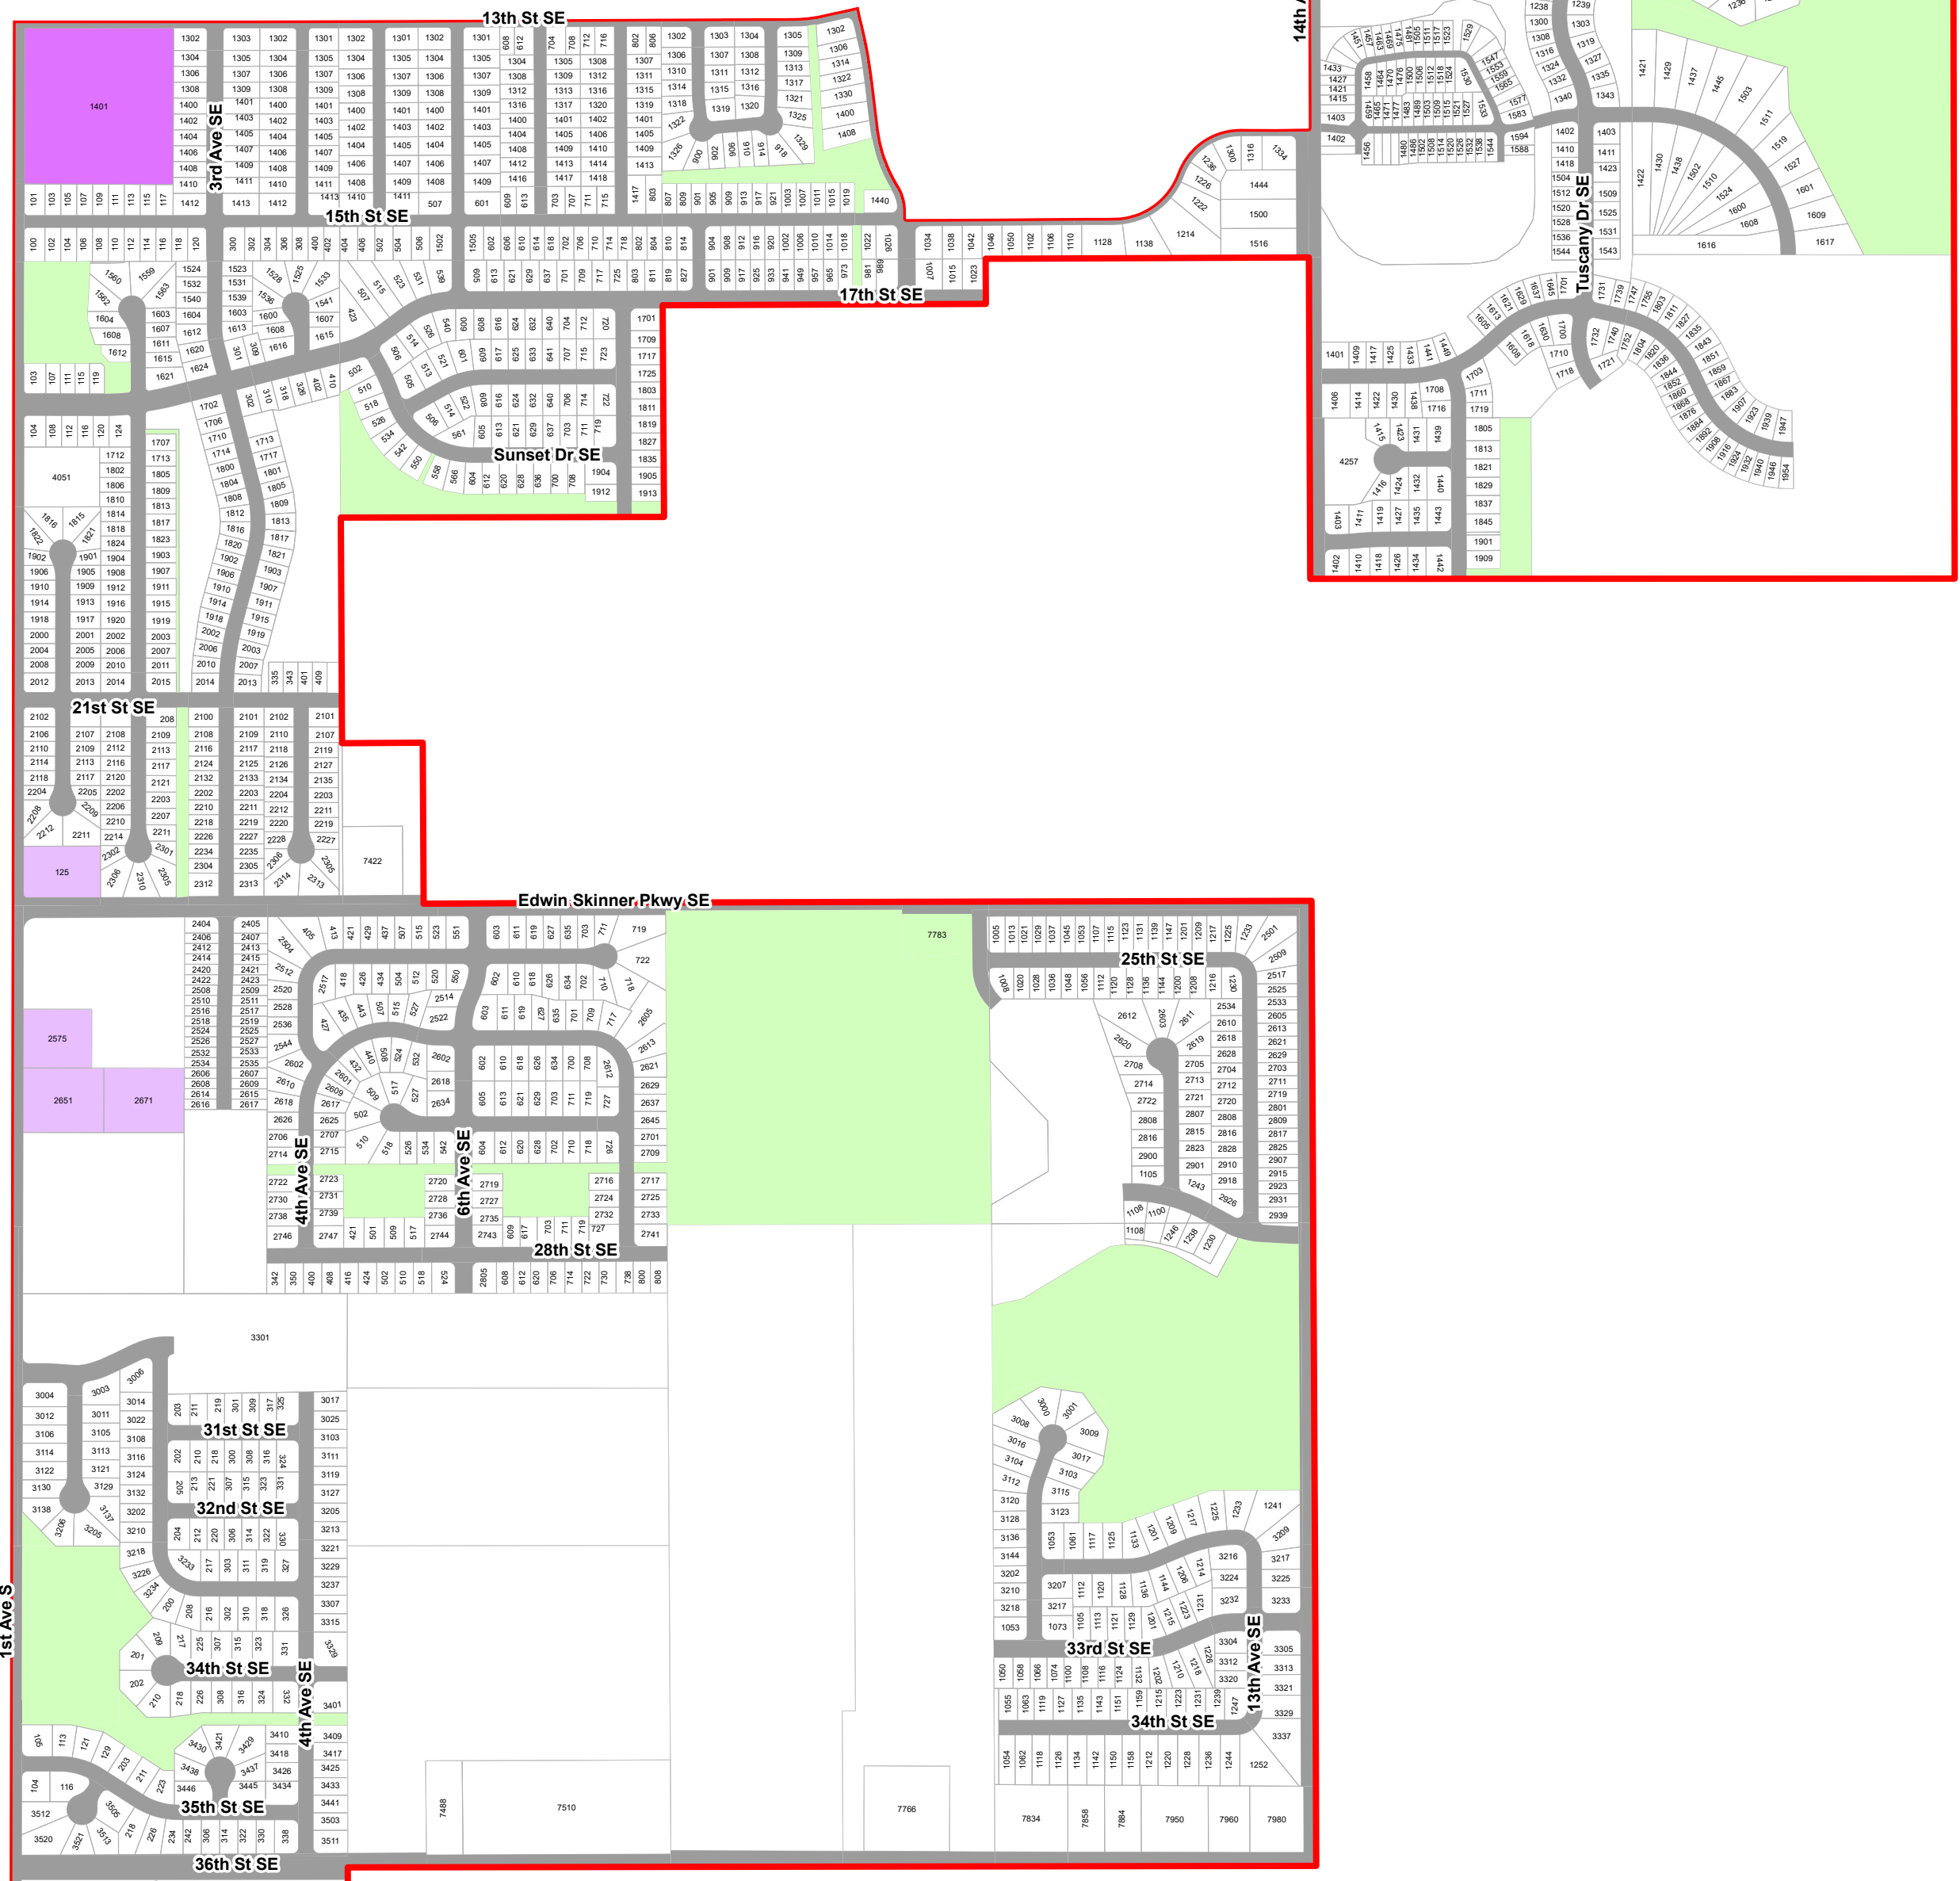

Altoona Precinct 6

Altoona-6
 US Congress: 3
 Iowa State Senate: 20
 Iowa House of Representative: 40
 County Supervisor: 3
 School District: Southeast Polk Community
 Municipality: Altoona
 Community College Director: 5

- Legend**
- City
 - Roads
 - Water
- Type**
- Ag Dwelling/Agricult
 - Agriculture
 - CONDO
 - Commercial
 - Exempt Commercial
 - Exempt Residential
 - Government
 - Residential

This precinct is valid from 2022 through 2031. This PDF will not be updated. This map has been created as described in precinct legal description ordinances. Precinct level maps have not been printed and therefore are not available for purchase. Individuals may reproduce this map at their own expense without restrictions. Digital source files are not available from the Election Office.