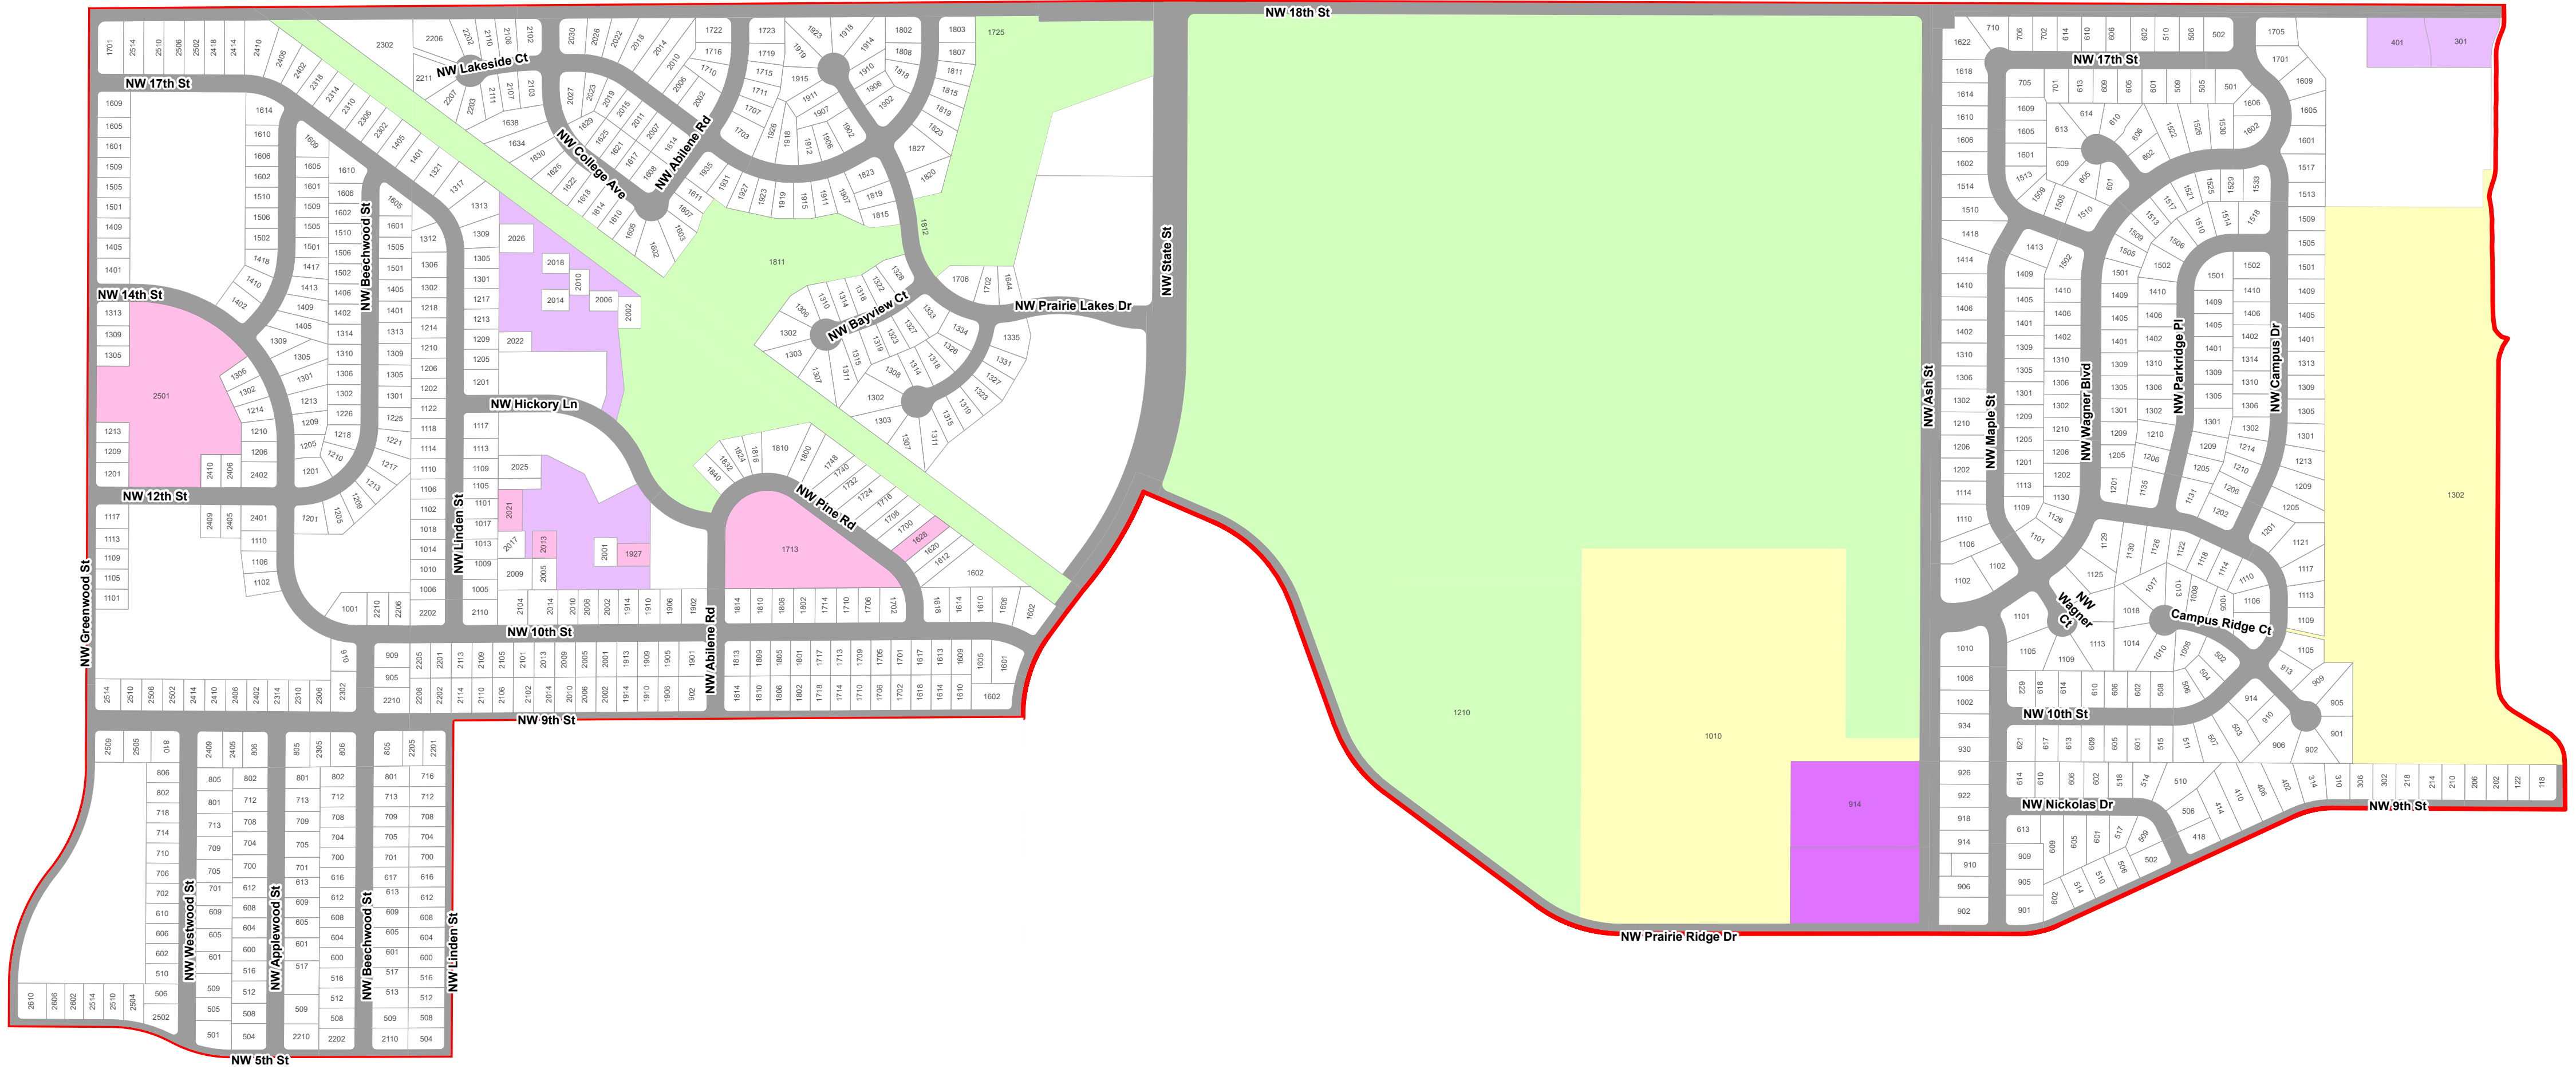

# Ankeny Precinct 6

Ankeny-6  
 US Congress: 3  
 Iowa State Senate: 21  
 Iowa House of Representative: 42  
 County Supervisor: 3  
 School District: Ankeny Community  
 Municipality: Ankeny  
 Community College Director: 6

## Legend

-  Roads
-  Water
- Type**
-  CONDO
-  Commercial
-  Exempt Commercial
-  Government
-  Multi-Residential
-  Residential
-  School

0

0.5

1

Miles

This precinct is valid from 2022 through 2031. This PDF will not be updated.  
 This map has been created as described in precinct legal description ordinances.  
 Precinct level maps have not been printed and therefore are not available for purchase.  
 Individuals may reproduce this map at their own expense without restrictions.  
 Digital source files are not available from the Election Office.