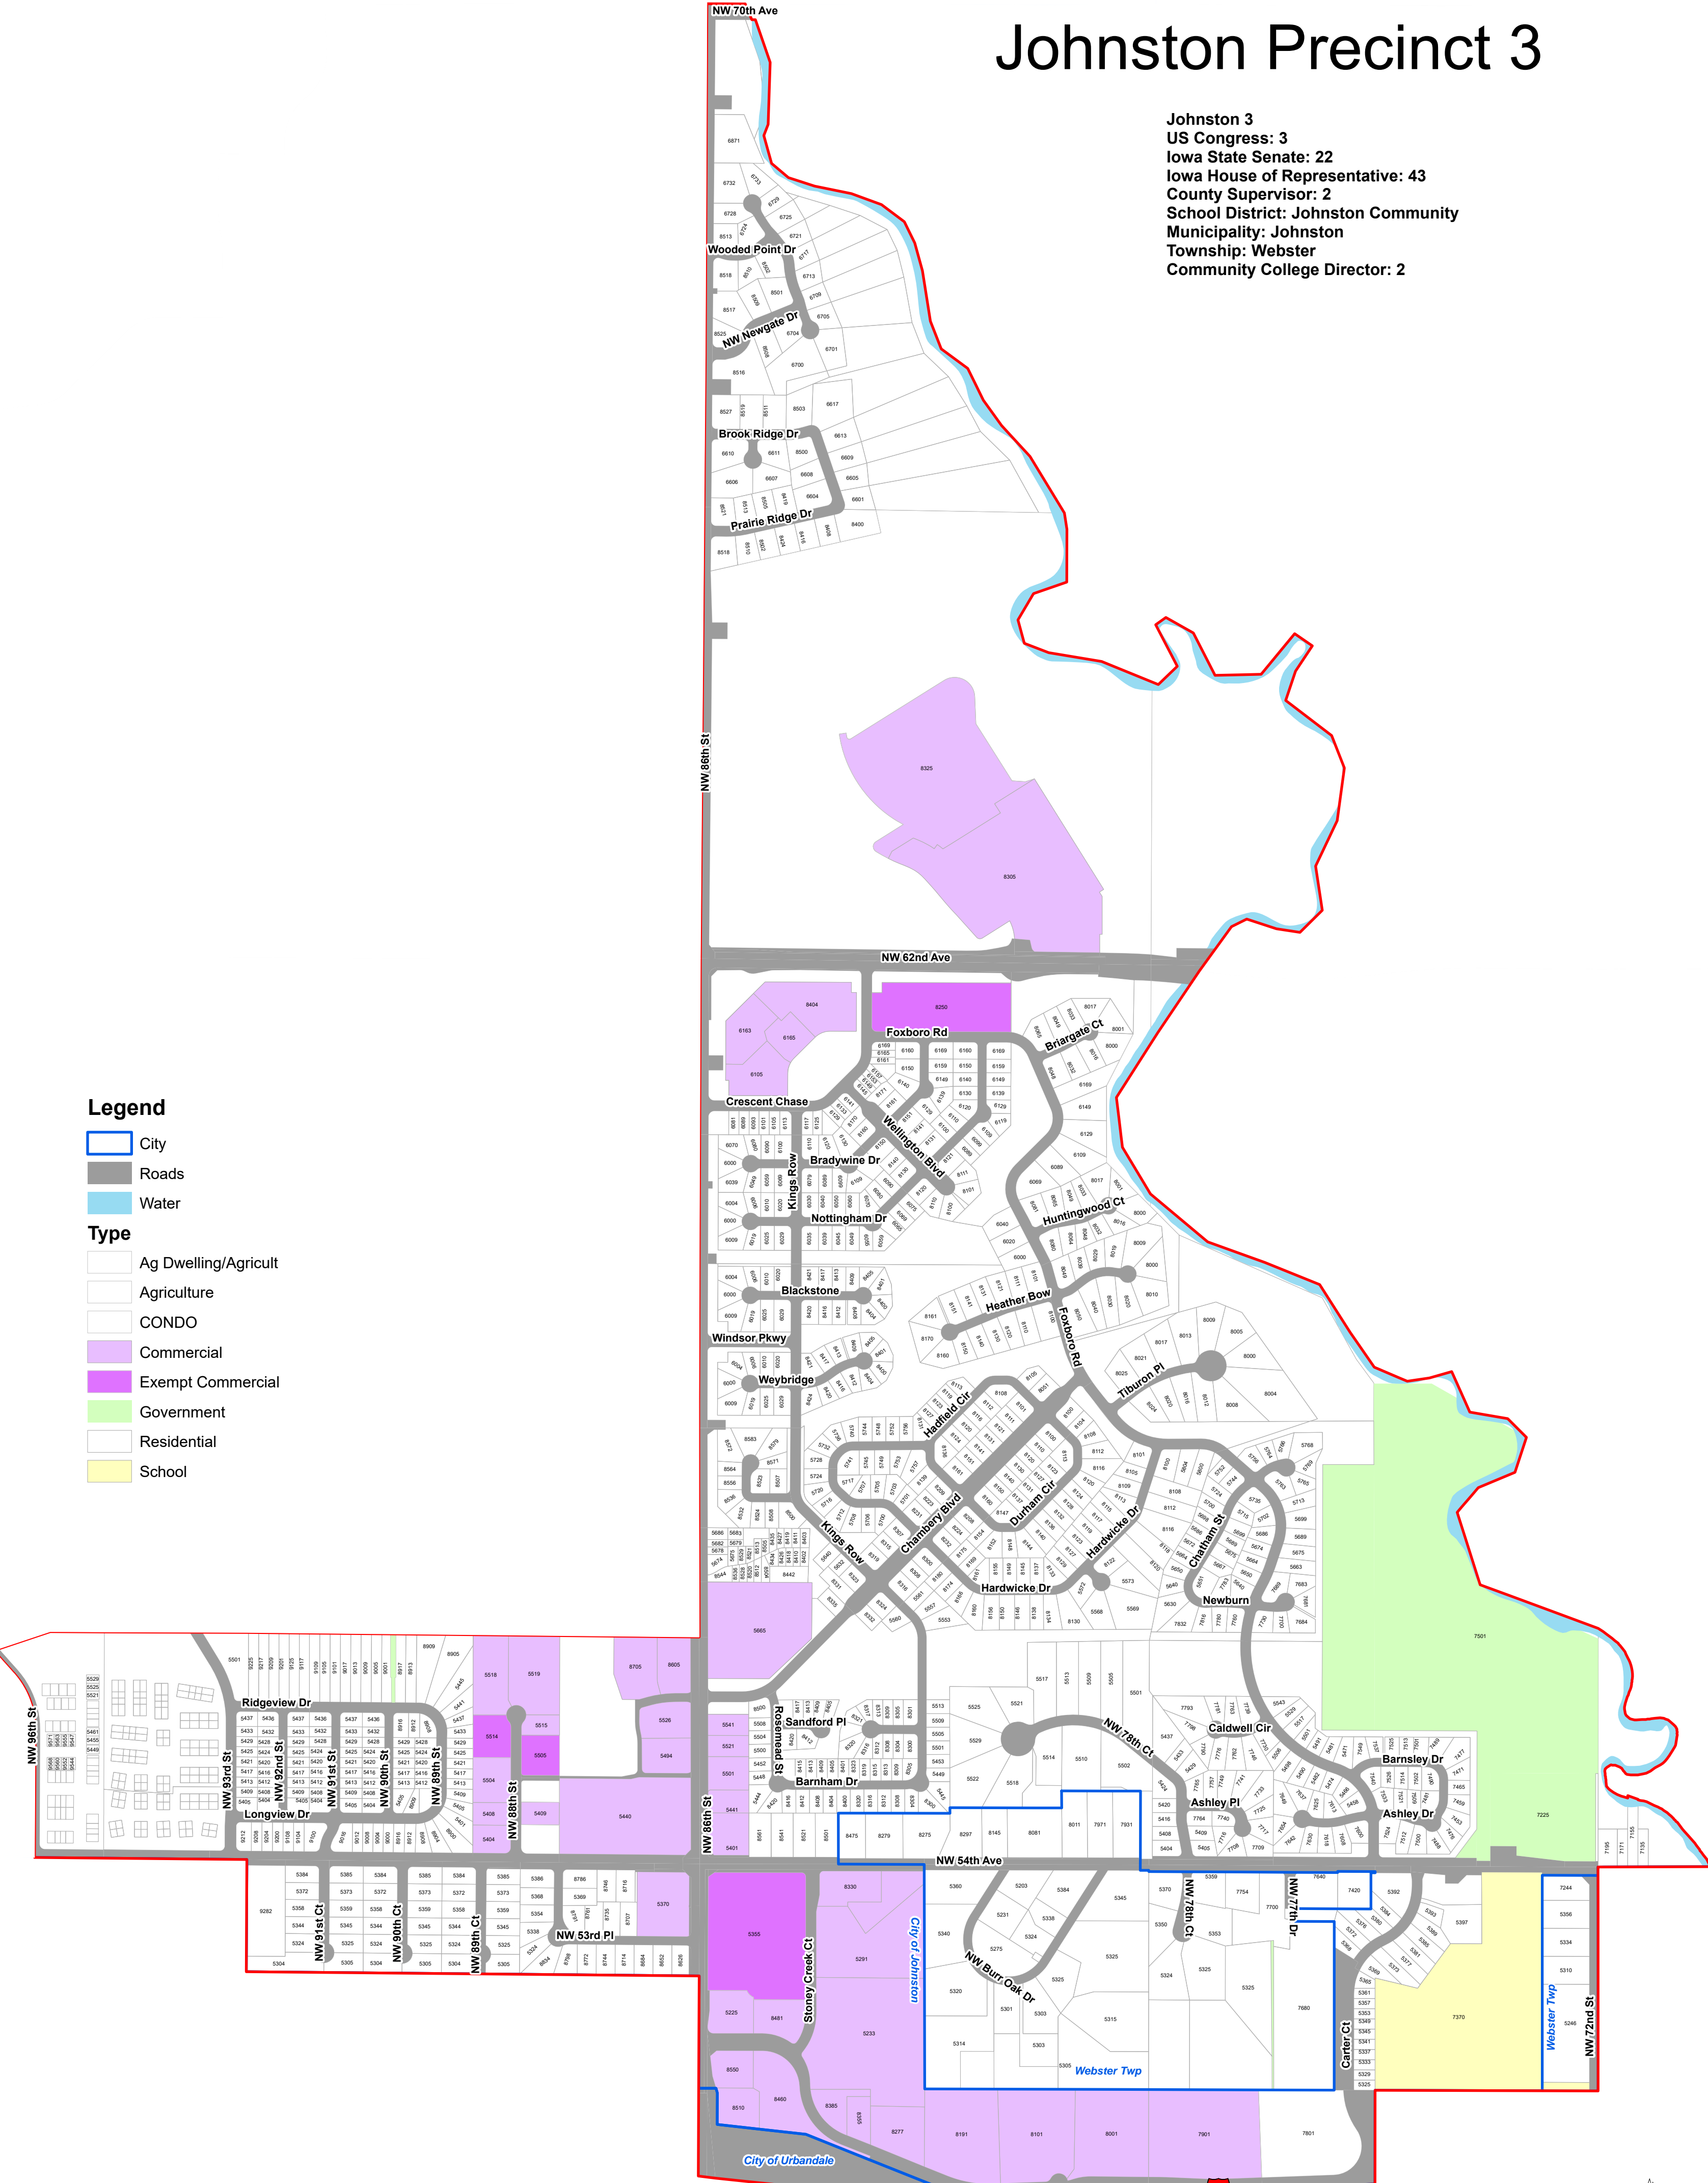

Johnston Precinct 3

Johnston 3
 US Congress: 3
 Iowa State Senate: 22
 Iowa House of Representative: 43
 County Supervisor: 2
 School District: Johnston Community
 Municipality: Johnston
 Township: Webster
 Community College Director: 2

Legend

- City
- Roads
- Water

Type

- Ag Dwelling/Agricult
- Agriculture
- CONDO
- Commercial
- Exempt Commercial
- Government
- Residential
- School

This precinct is valid from 2022 through 2031. This PDF will not be updated.
 This map has been created as described in precinct legal description ordinances.
 Precinct level maps have not been printed and therefore are not available for purchase.
 Individuals may reproduce this map at their own expense without restrictions.
 Digital source files are not available from the Election Office.