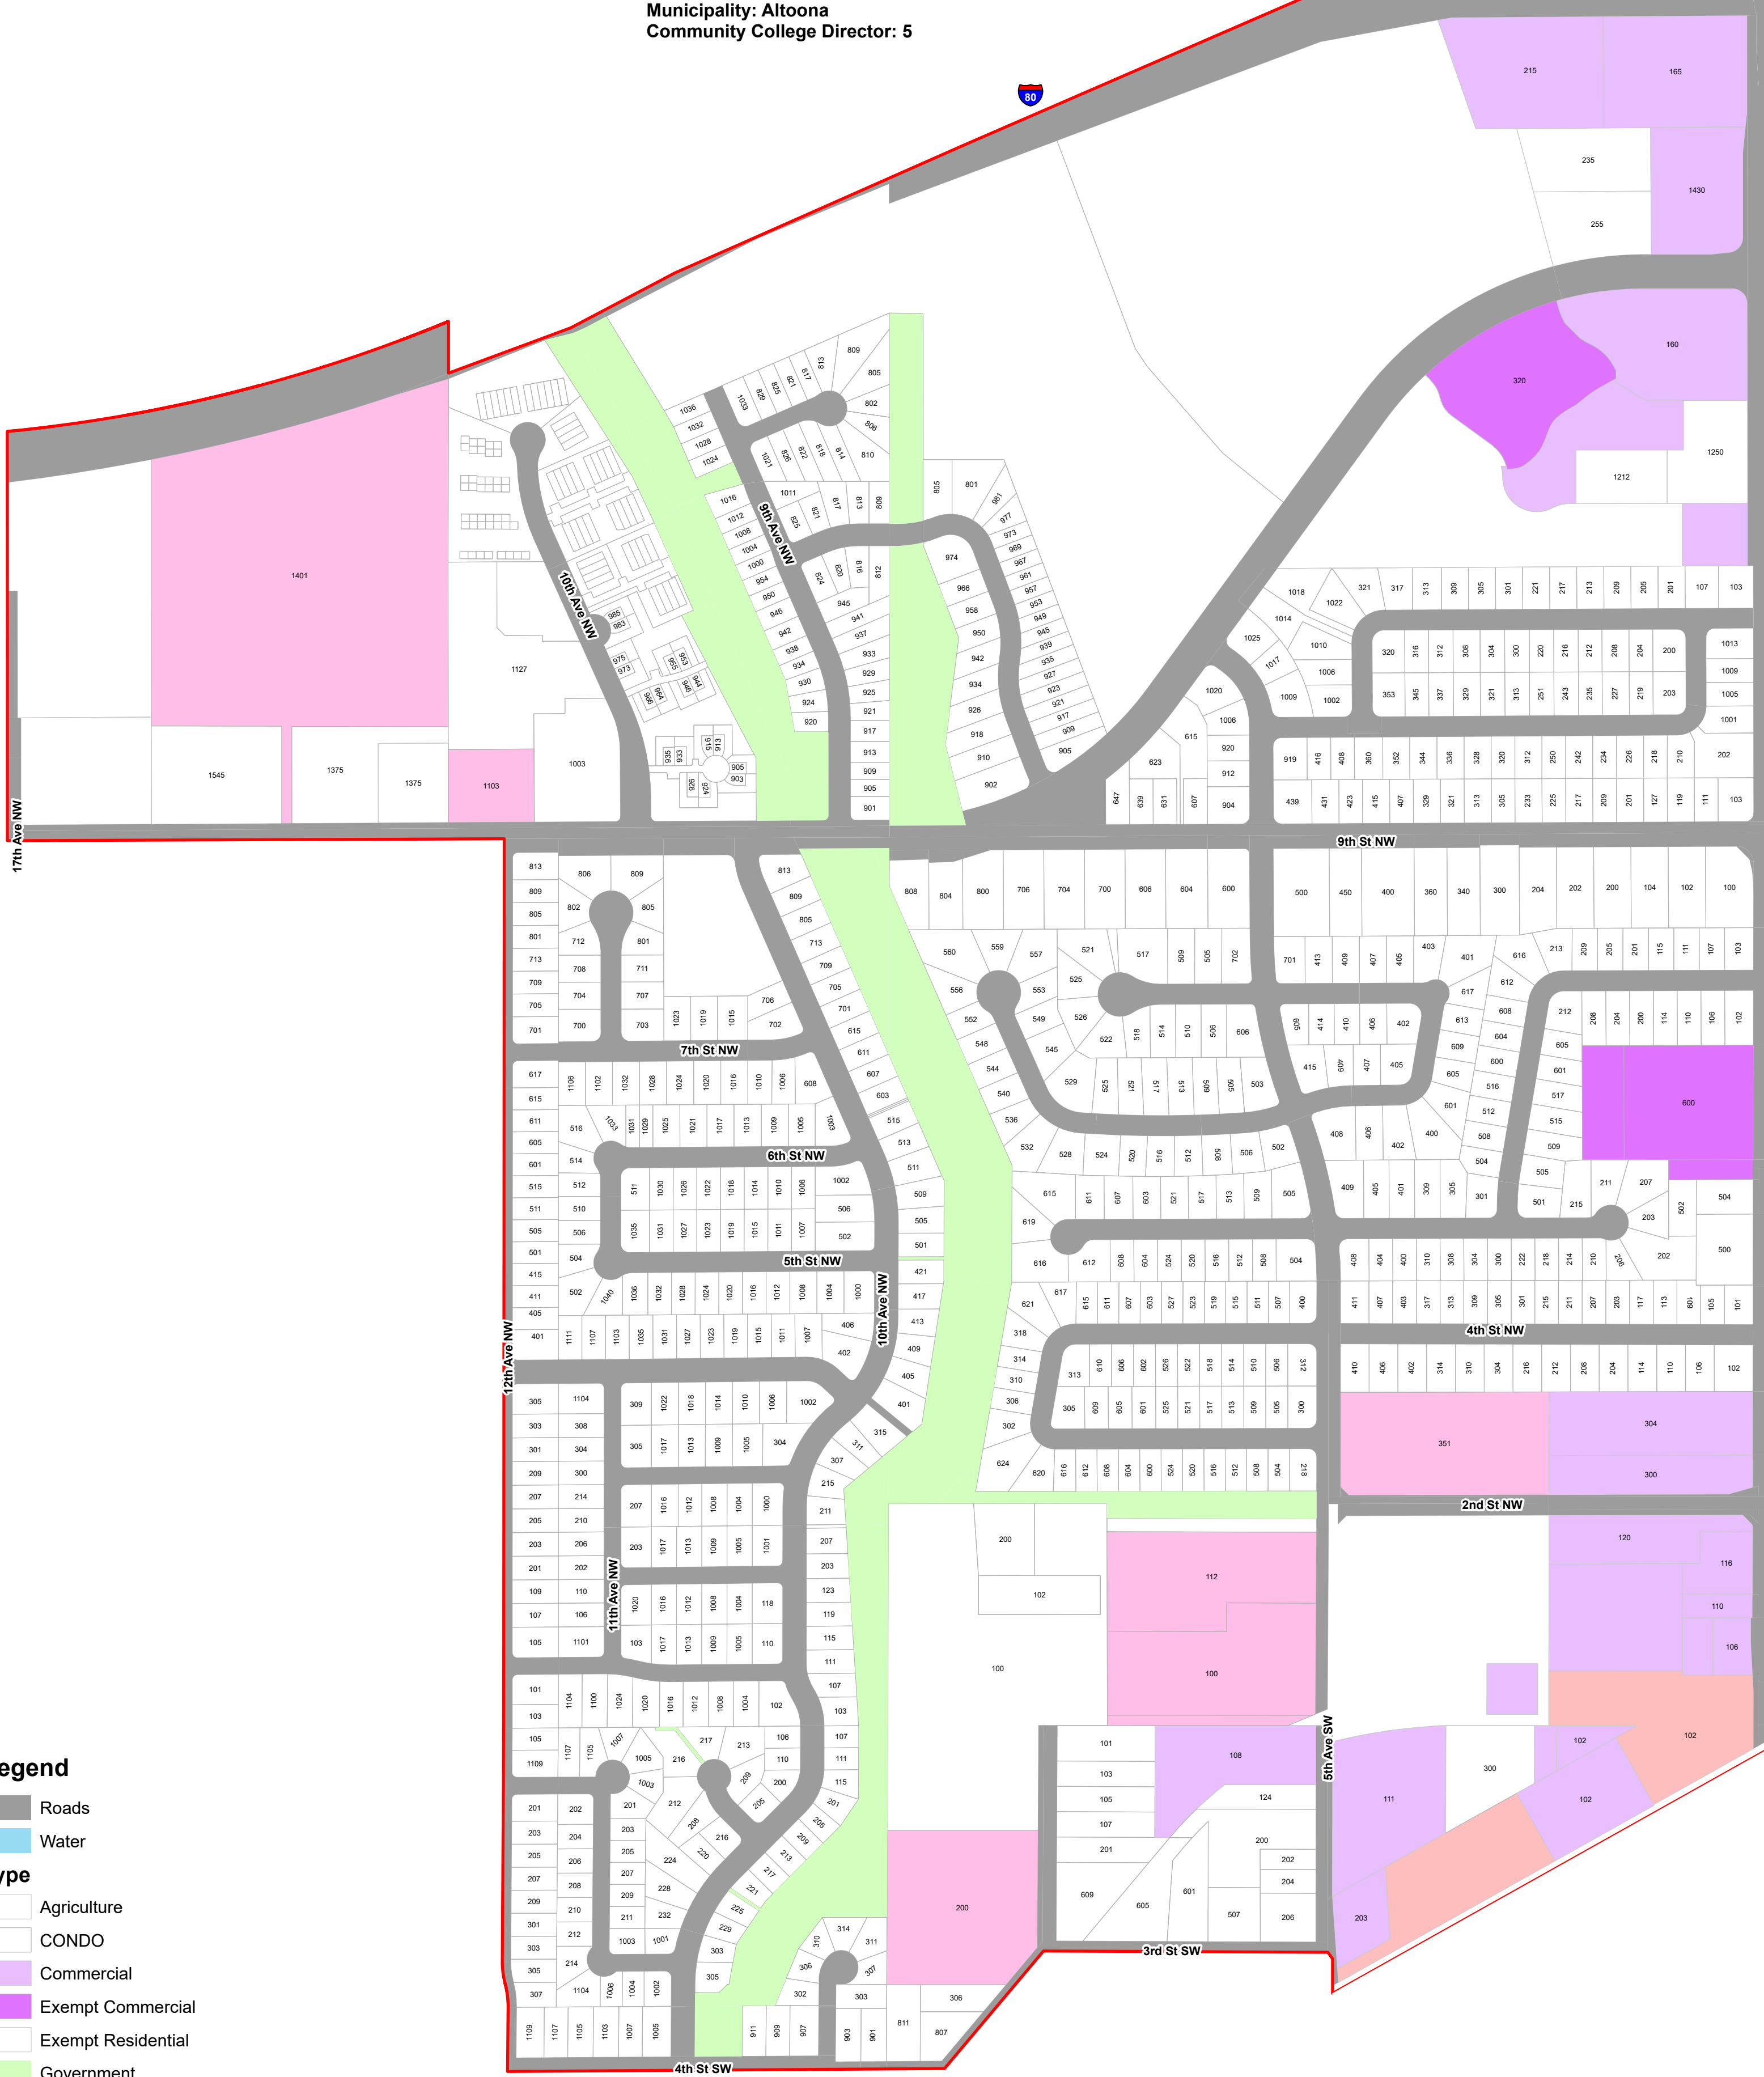

# Altoona Precinct 2

Altoona-2  
 US Congress: 3  
 Iowa State Senate: 20  
 Iowa House of Representative: 40  
 County Supervisor: 3  
 School District: Southeast Polk Community  
 Municipality: Altoona  
 Community College District: 5

## Legend

- Roads
- Water
- Type**
- Agriculture
- CONDO
- Commercial
- Exempt Commercial
- Exempt Residential
- Government
- Industrial
- Multi-Residential
- Residential

This precinct is valid from 2022 through 2031. This PDF will not be updated.  
 This map has been created as described in precinct legal description ordinances.  
 Precinct level maps have not been printed and therefore are not available for purchase.  
 Individuals may reproduce this map at their own expense without restrictions.  
 Digital source files are not available from the Election Office.

Date of publication: February 2022

0

0.5

1 Miles