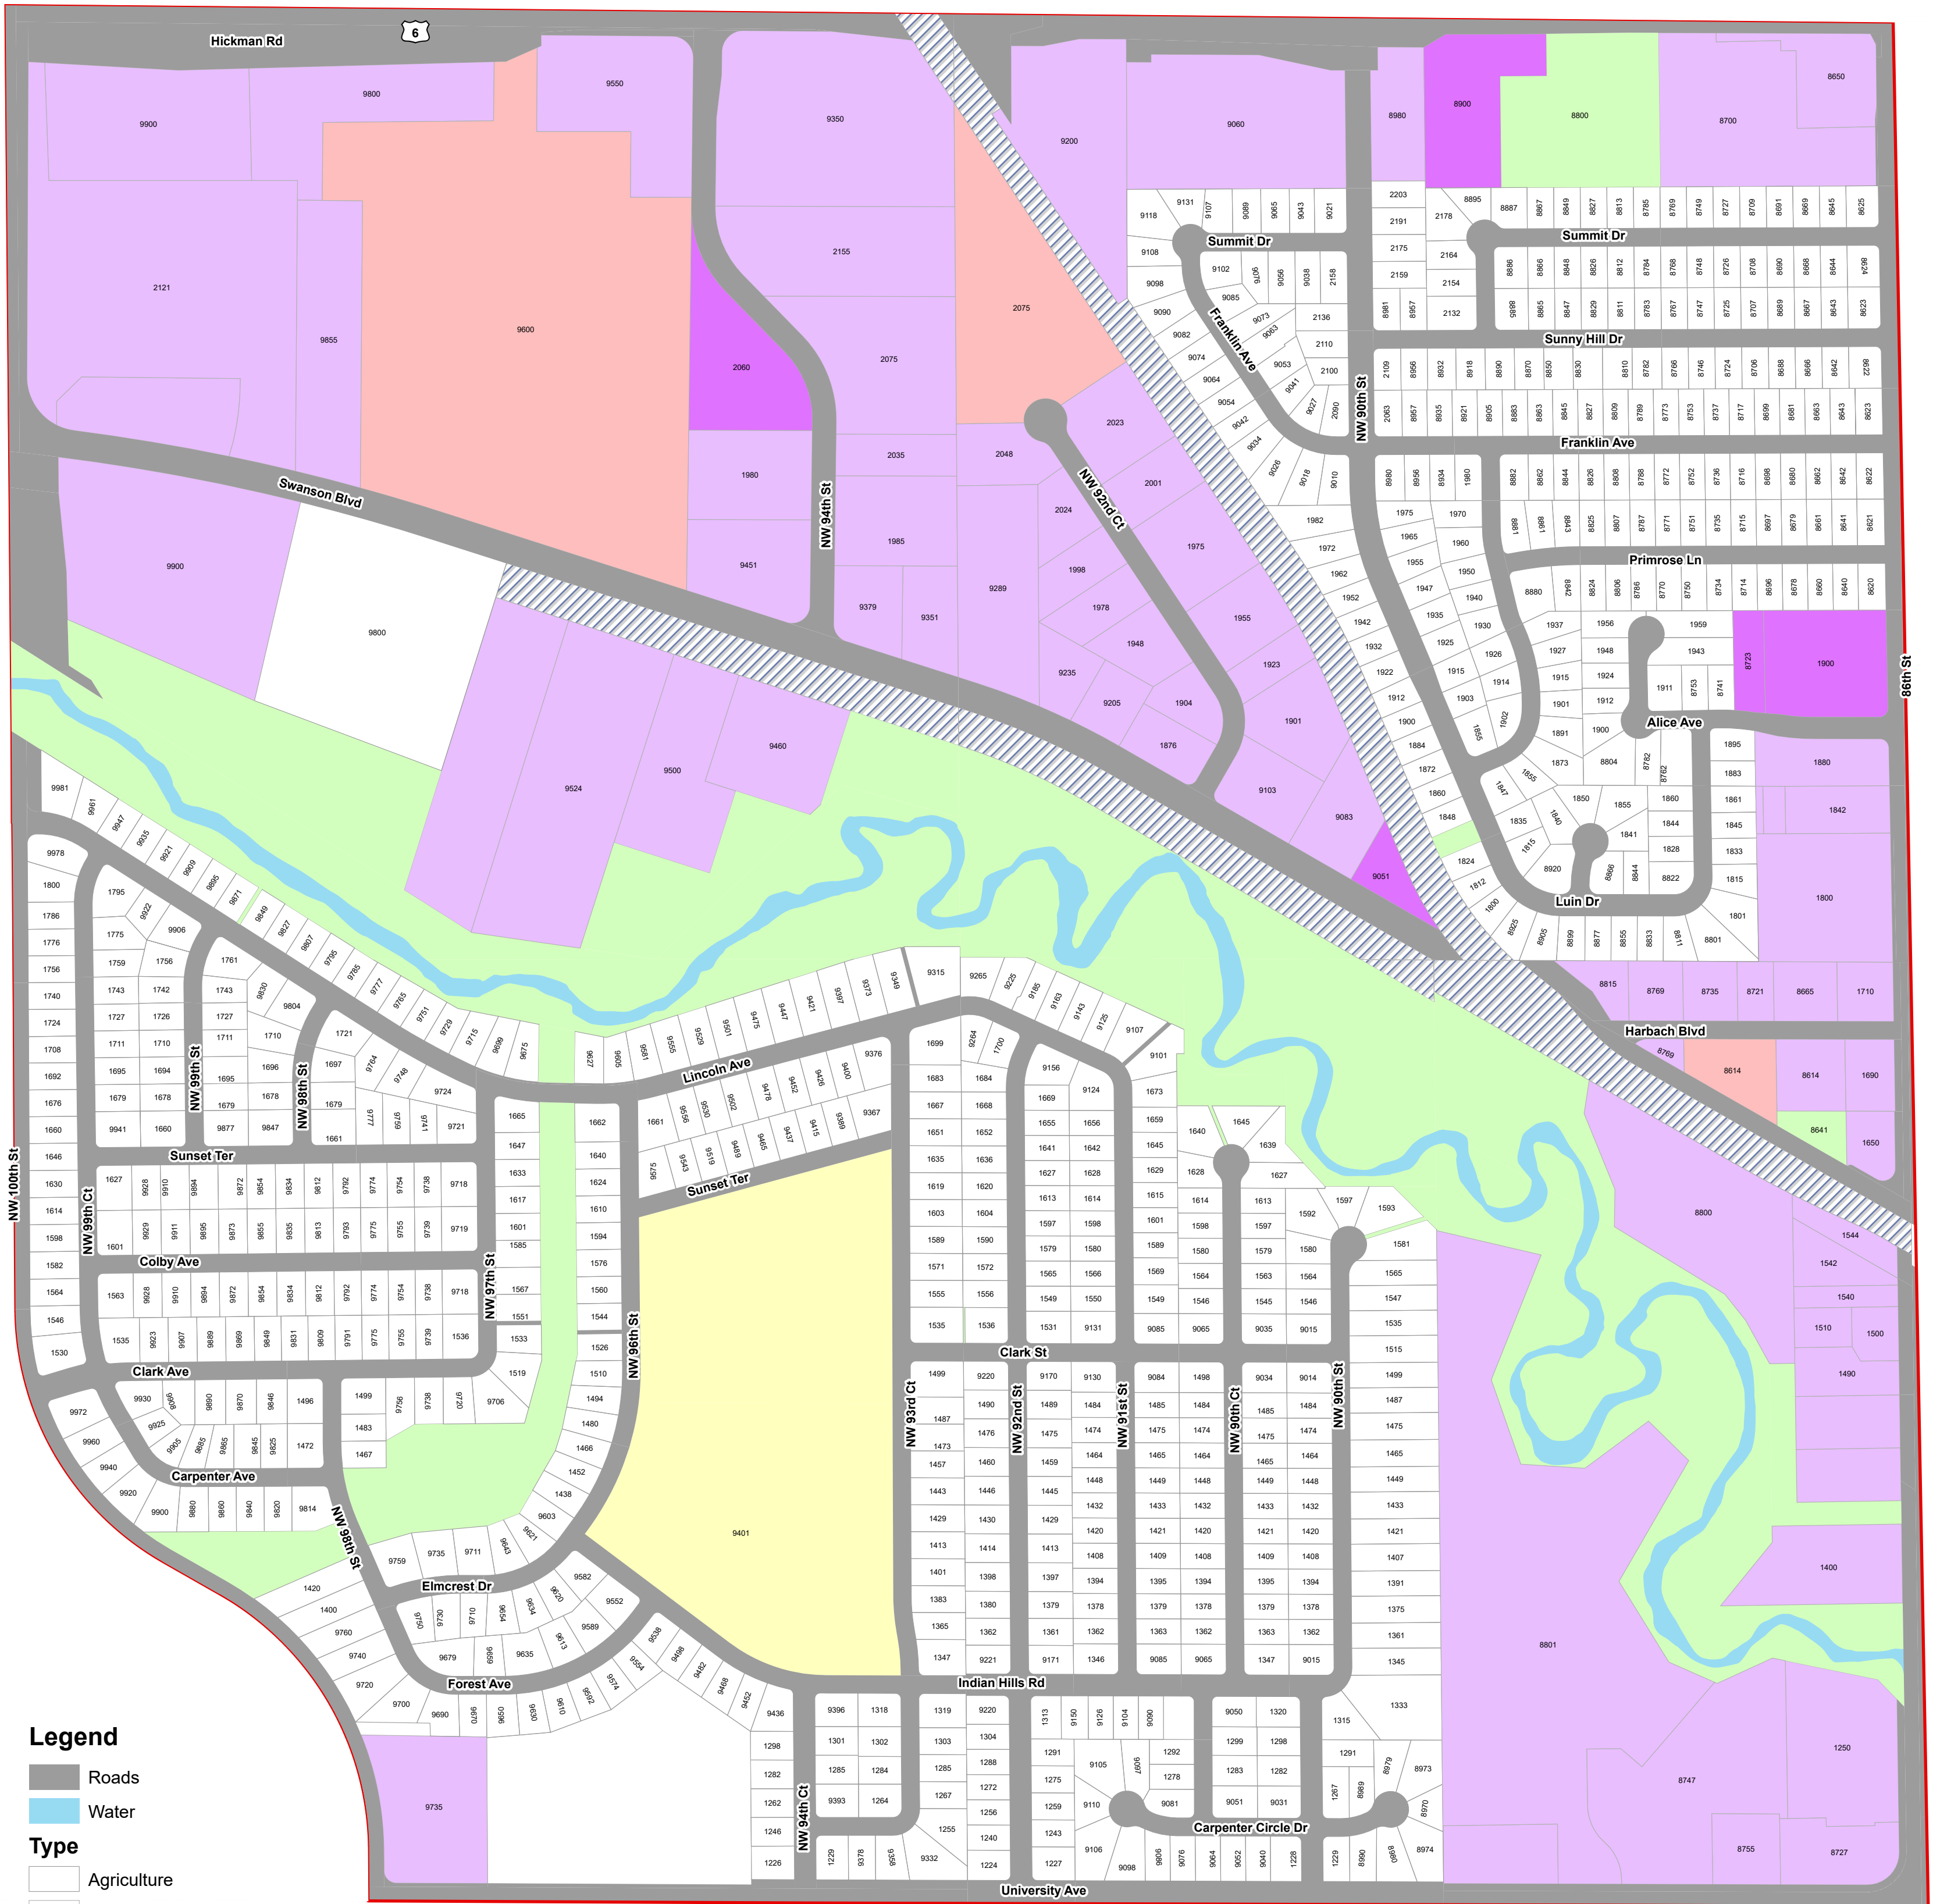

Clive Precinct 2

Clive-2
 US Congress: 3
 Iowa State Senate: 16
 Iowa House of Representative: 32
 County Supervisor: 1
 School District: West Des Moines Community
 Municipality: Clive
 Community College Director: TBD

- Legend**
- Roads
 - Water
- Type**
- Agriculture
 - CONDO
 - Commercial
 - Exempt Commercial
 - Exempt Residential
 - Government
 - Industrial
 - Residential
 - School
 - Utility Reference

This precinct is valid from 2022 through 2031. This PDF will not be updated.
 This map has been created as described in precinct legal description ordinances.
 Precinct level maps have not been printed and therefore are not available for purchase.
 Individuals may reproduce this map at their own expense without restrictions.
 Digital source files are not available from the Election Office.