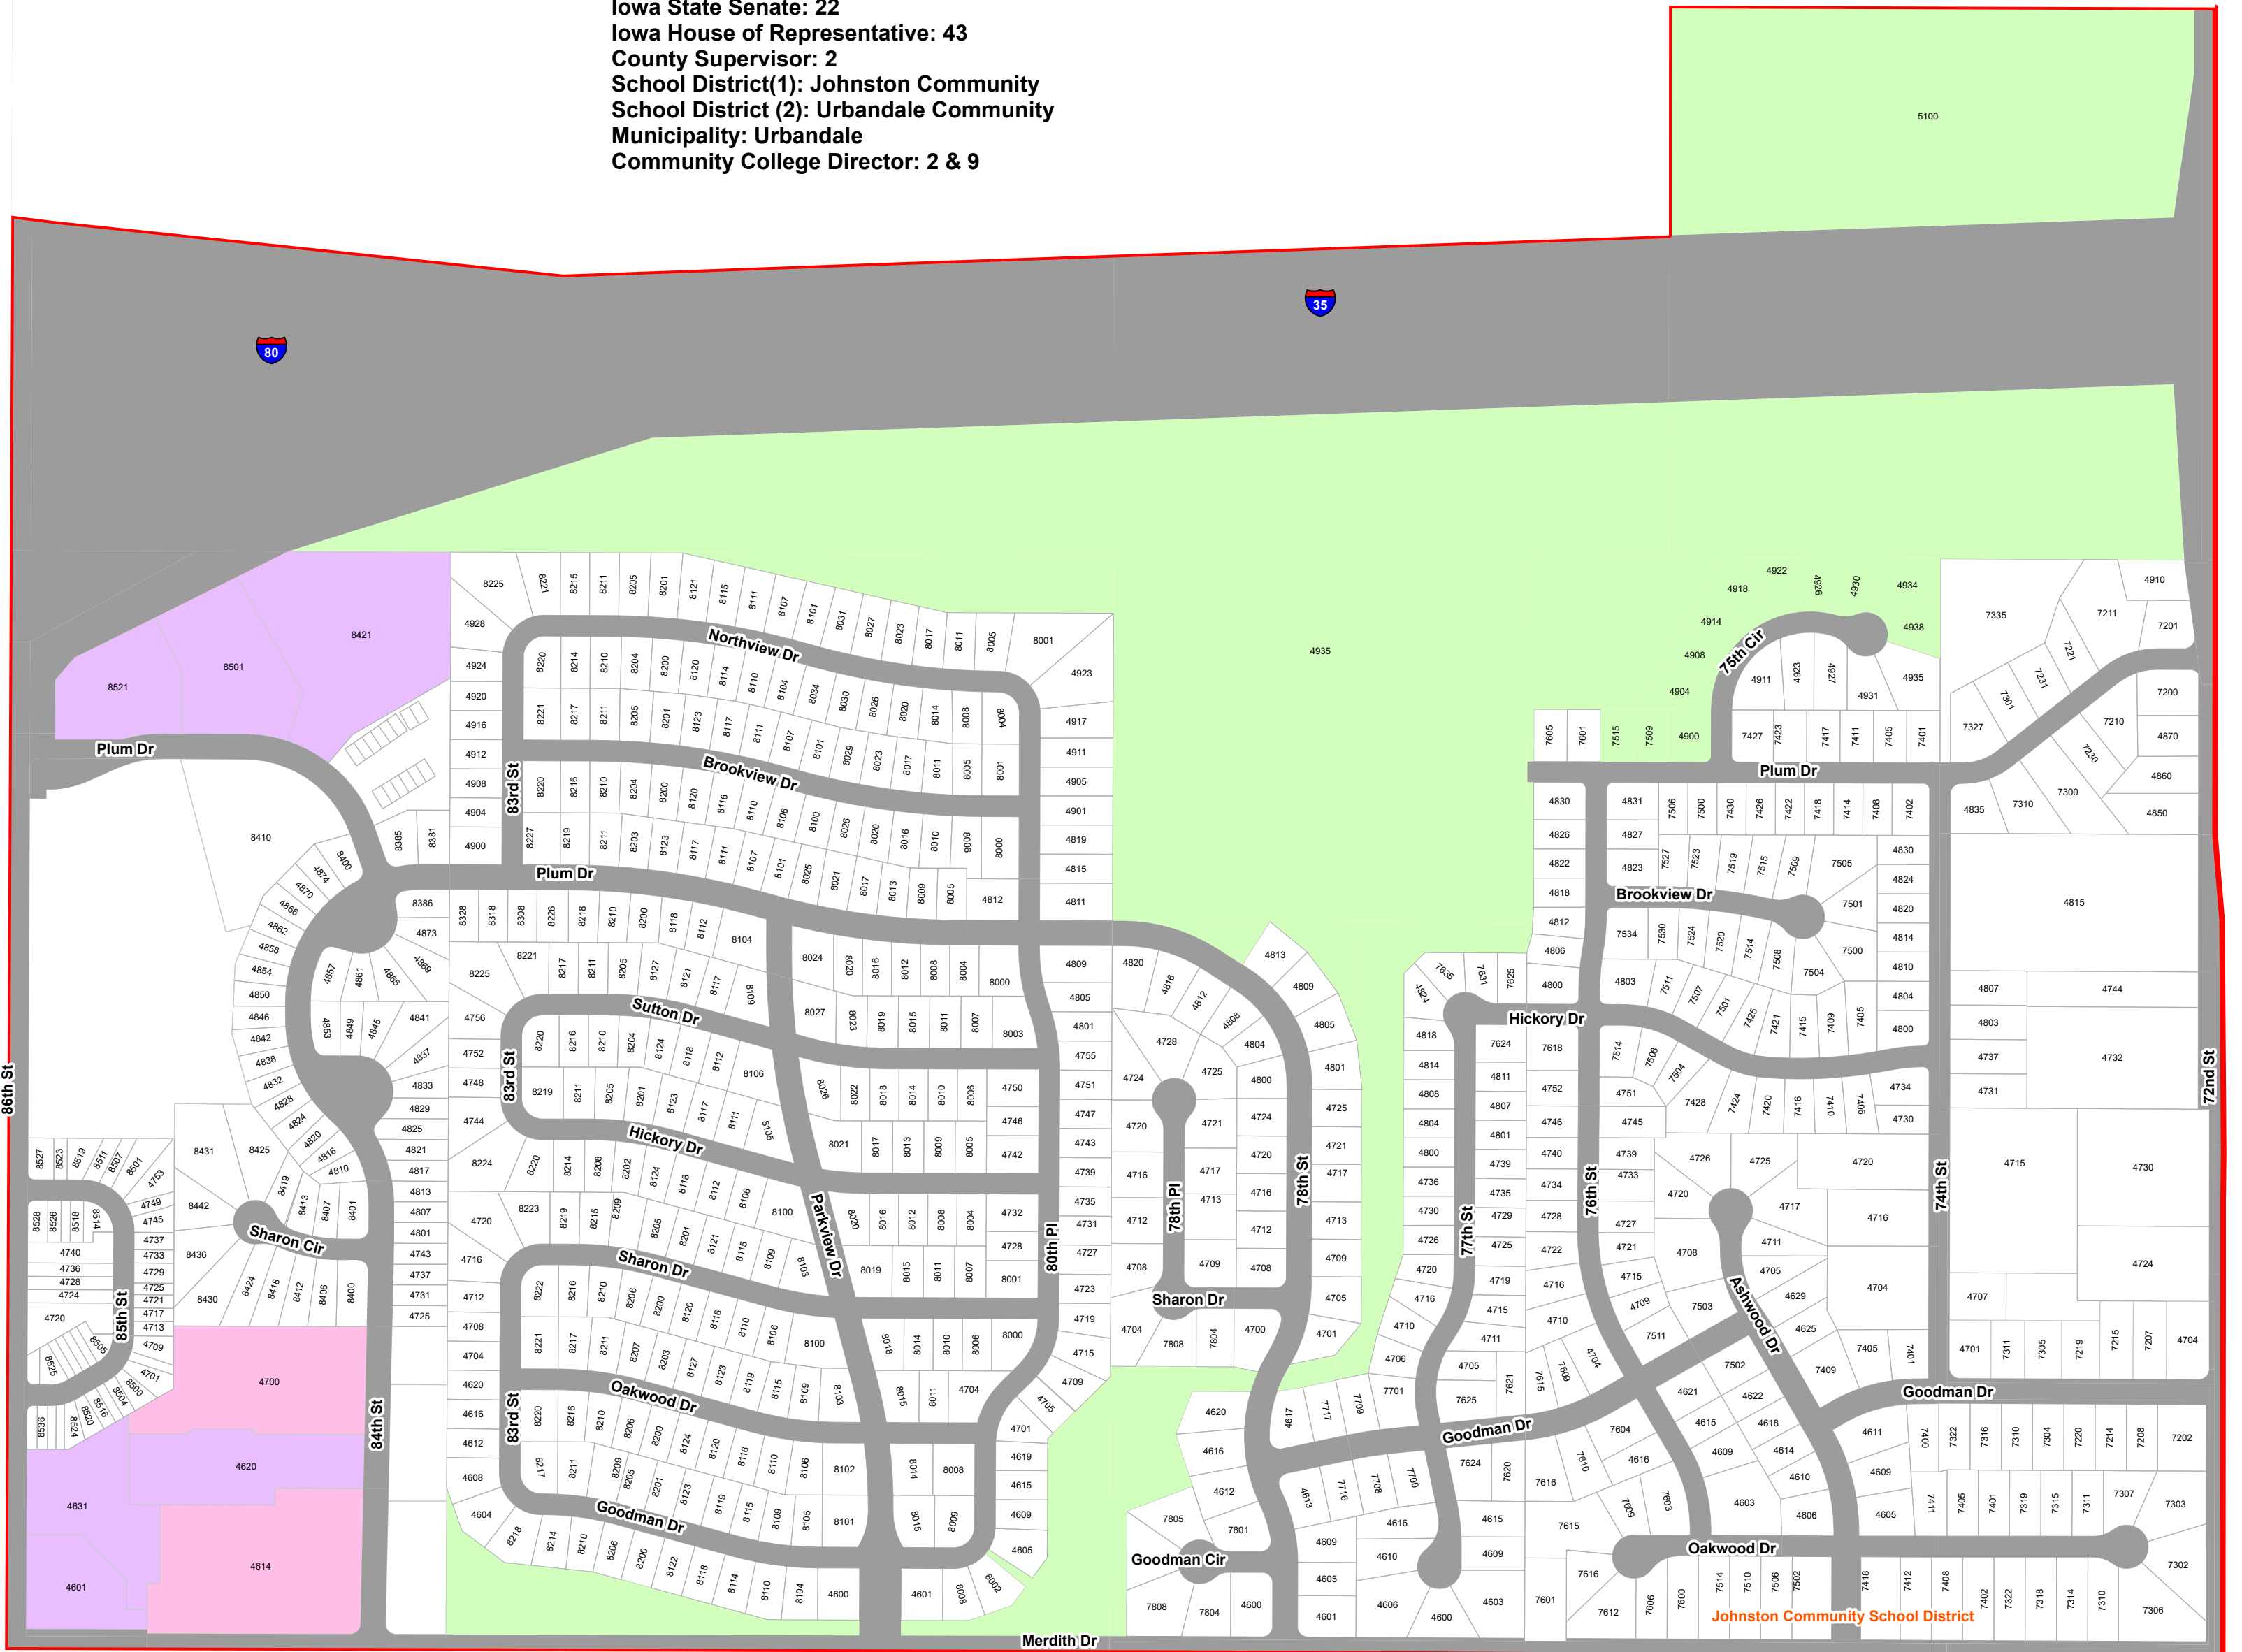

# Urbandale Precinct 2

Urbandale 2  
 Iowa State Senate: 22  
 Iowa House of Representative: 43  
 County Supervisor: 2  
 School District(1): Johnston Community  
 School District (2): Urbandale Community  
 Municipality: Urbandale  
 Community College Director: 2 & 9

- Legend**
- School District
  - Roads
  - Water
- Type**
- CONDO
  - Commercial
  - Exempt Residential
  - Government
  - Multi-Residential
  - Residential
  - School

This precinct is valid from 2022 through 2031. This PDF will not be updated.  
 This map has been created as described in precinct legal description ordinances.  
 Precinct level maps have not been printed and therefore are not available for purchase.  
 Individuals may reproduce this map at their own expense without restrictions.  
 Digital source files are not available from the Election Office.