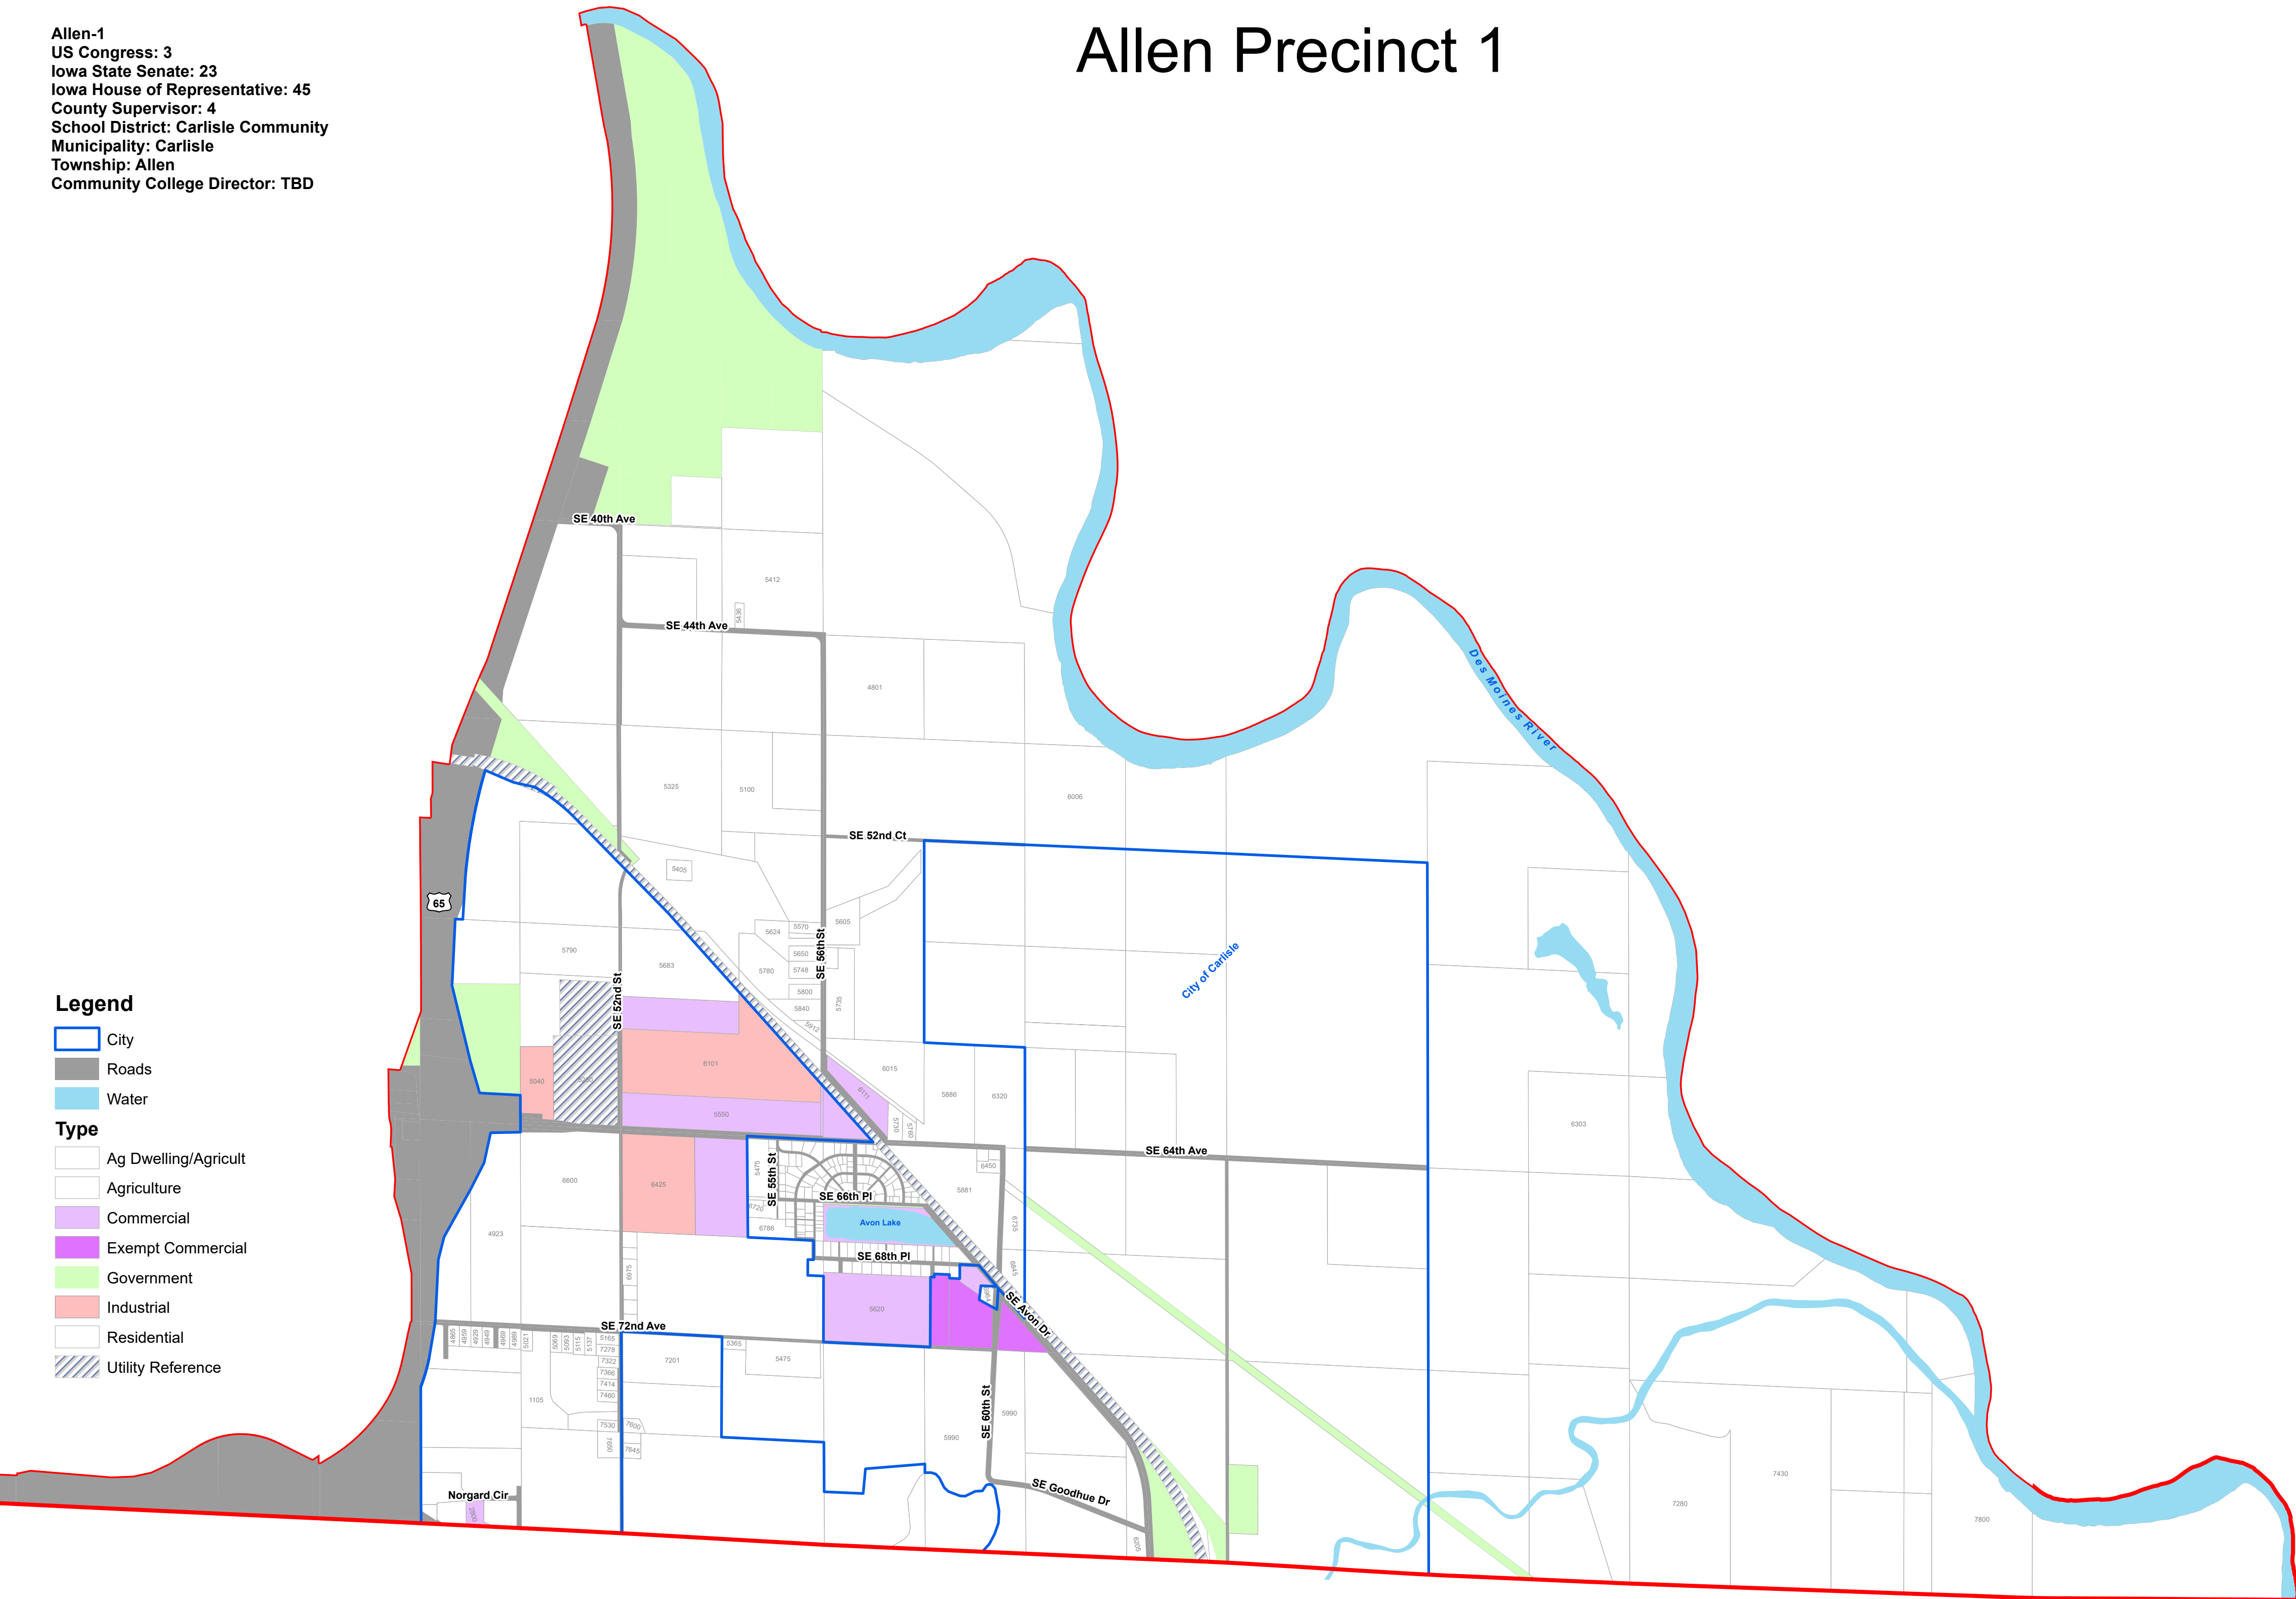

# Allen Precinct 1

Allen-1  
 US Congress: 3  
 Iowa State Senate: 23  
 Iowa House of Representative: 45  
 County Supervisor: 4  
 School District: Carlisle Community  
 Municipality: Carlisle  
 Township: Allen  
 Community College Director: TBD

## Legend

- City
- Roads
- Water
- Type**
- Ag Dwelling/Agricult
- Agriculture
- Commercial
- Exempt Commercial
- Government
- Industrial
- Residential
- Utility Reference

This precinct is valid from 2022 through 2031. This PDF will not be updated.  
 This map has been created as described in precinct legal description ordinances.  
 Precinct level maps have not been printed and therefore are not available for purchase.  
 Individuals may reproduce this map at their own expense without restrictions.  
 Digital source files are not available from the Election Office.