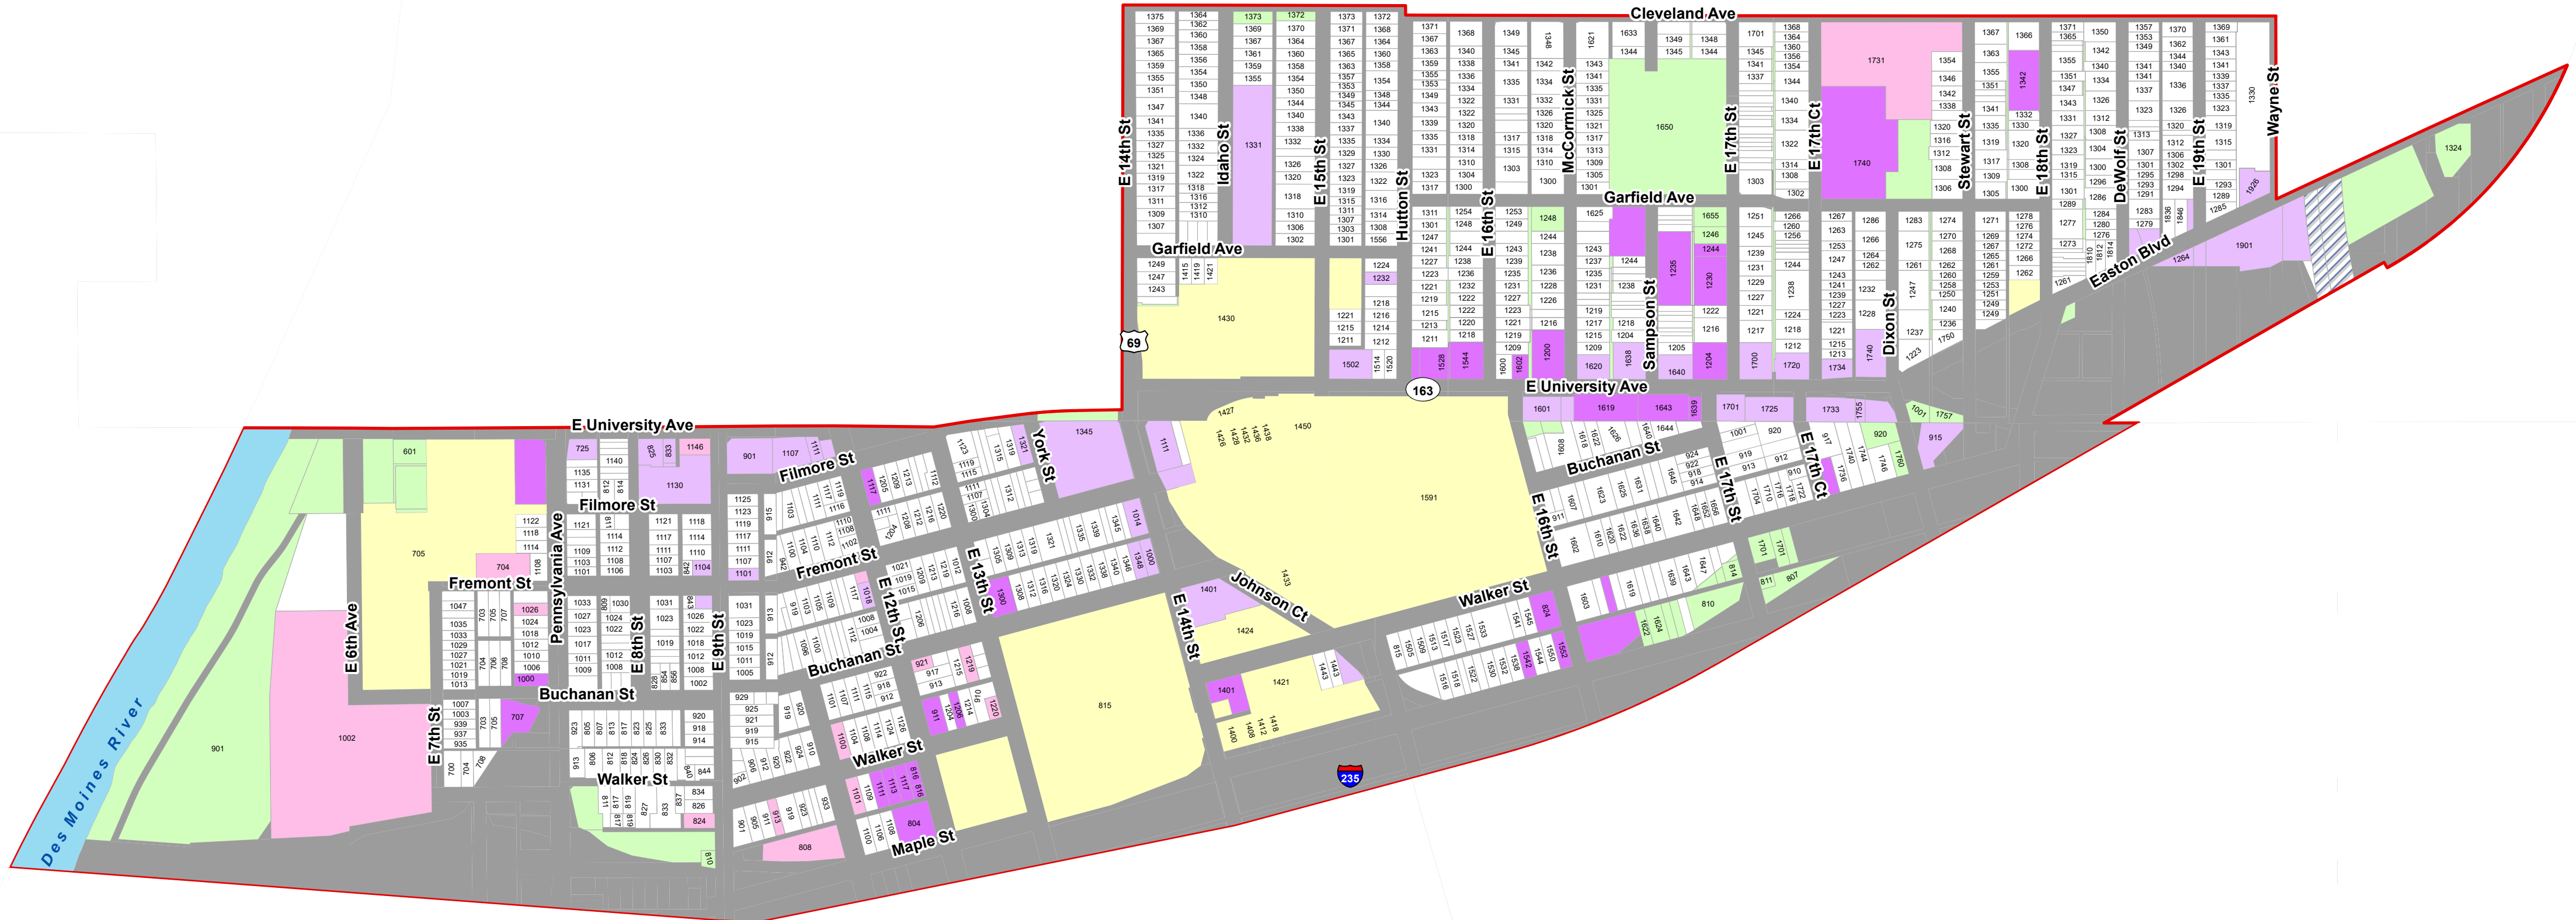

Des Moines Precinct 28

Des Moines Precinct 28
 US Congress: 3
 Iowa State Senate: 17
 Iowa House of Representative: 33
 School District: Des Moines Independent - Director 5
 Municipality: Des Moines - Ward 2
 Community College Director: 8

Legend

- Roads
- Water
- Type**
- Agriculture
- CONDO
- Commercial
- Commercial/Multi-Res
- Exempt Commercial
- Exempt Multi-Res
- Exempt Residential
- Government
- Multi-Residential
- Residential
- School
- Utility Reference

This precinct is valid from 2022 through 2031. This PDF will not be updated.
 This map has been created as described in precinct legal description ordinances.
 Precinct level maps have not been printed and therefore are not available for purchase.
 Individuals may reproduce this map at their own expense without restrictions.
 Digital source files are not available from the Election Office.