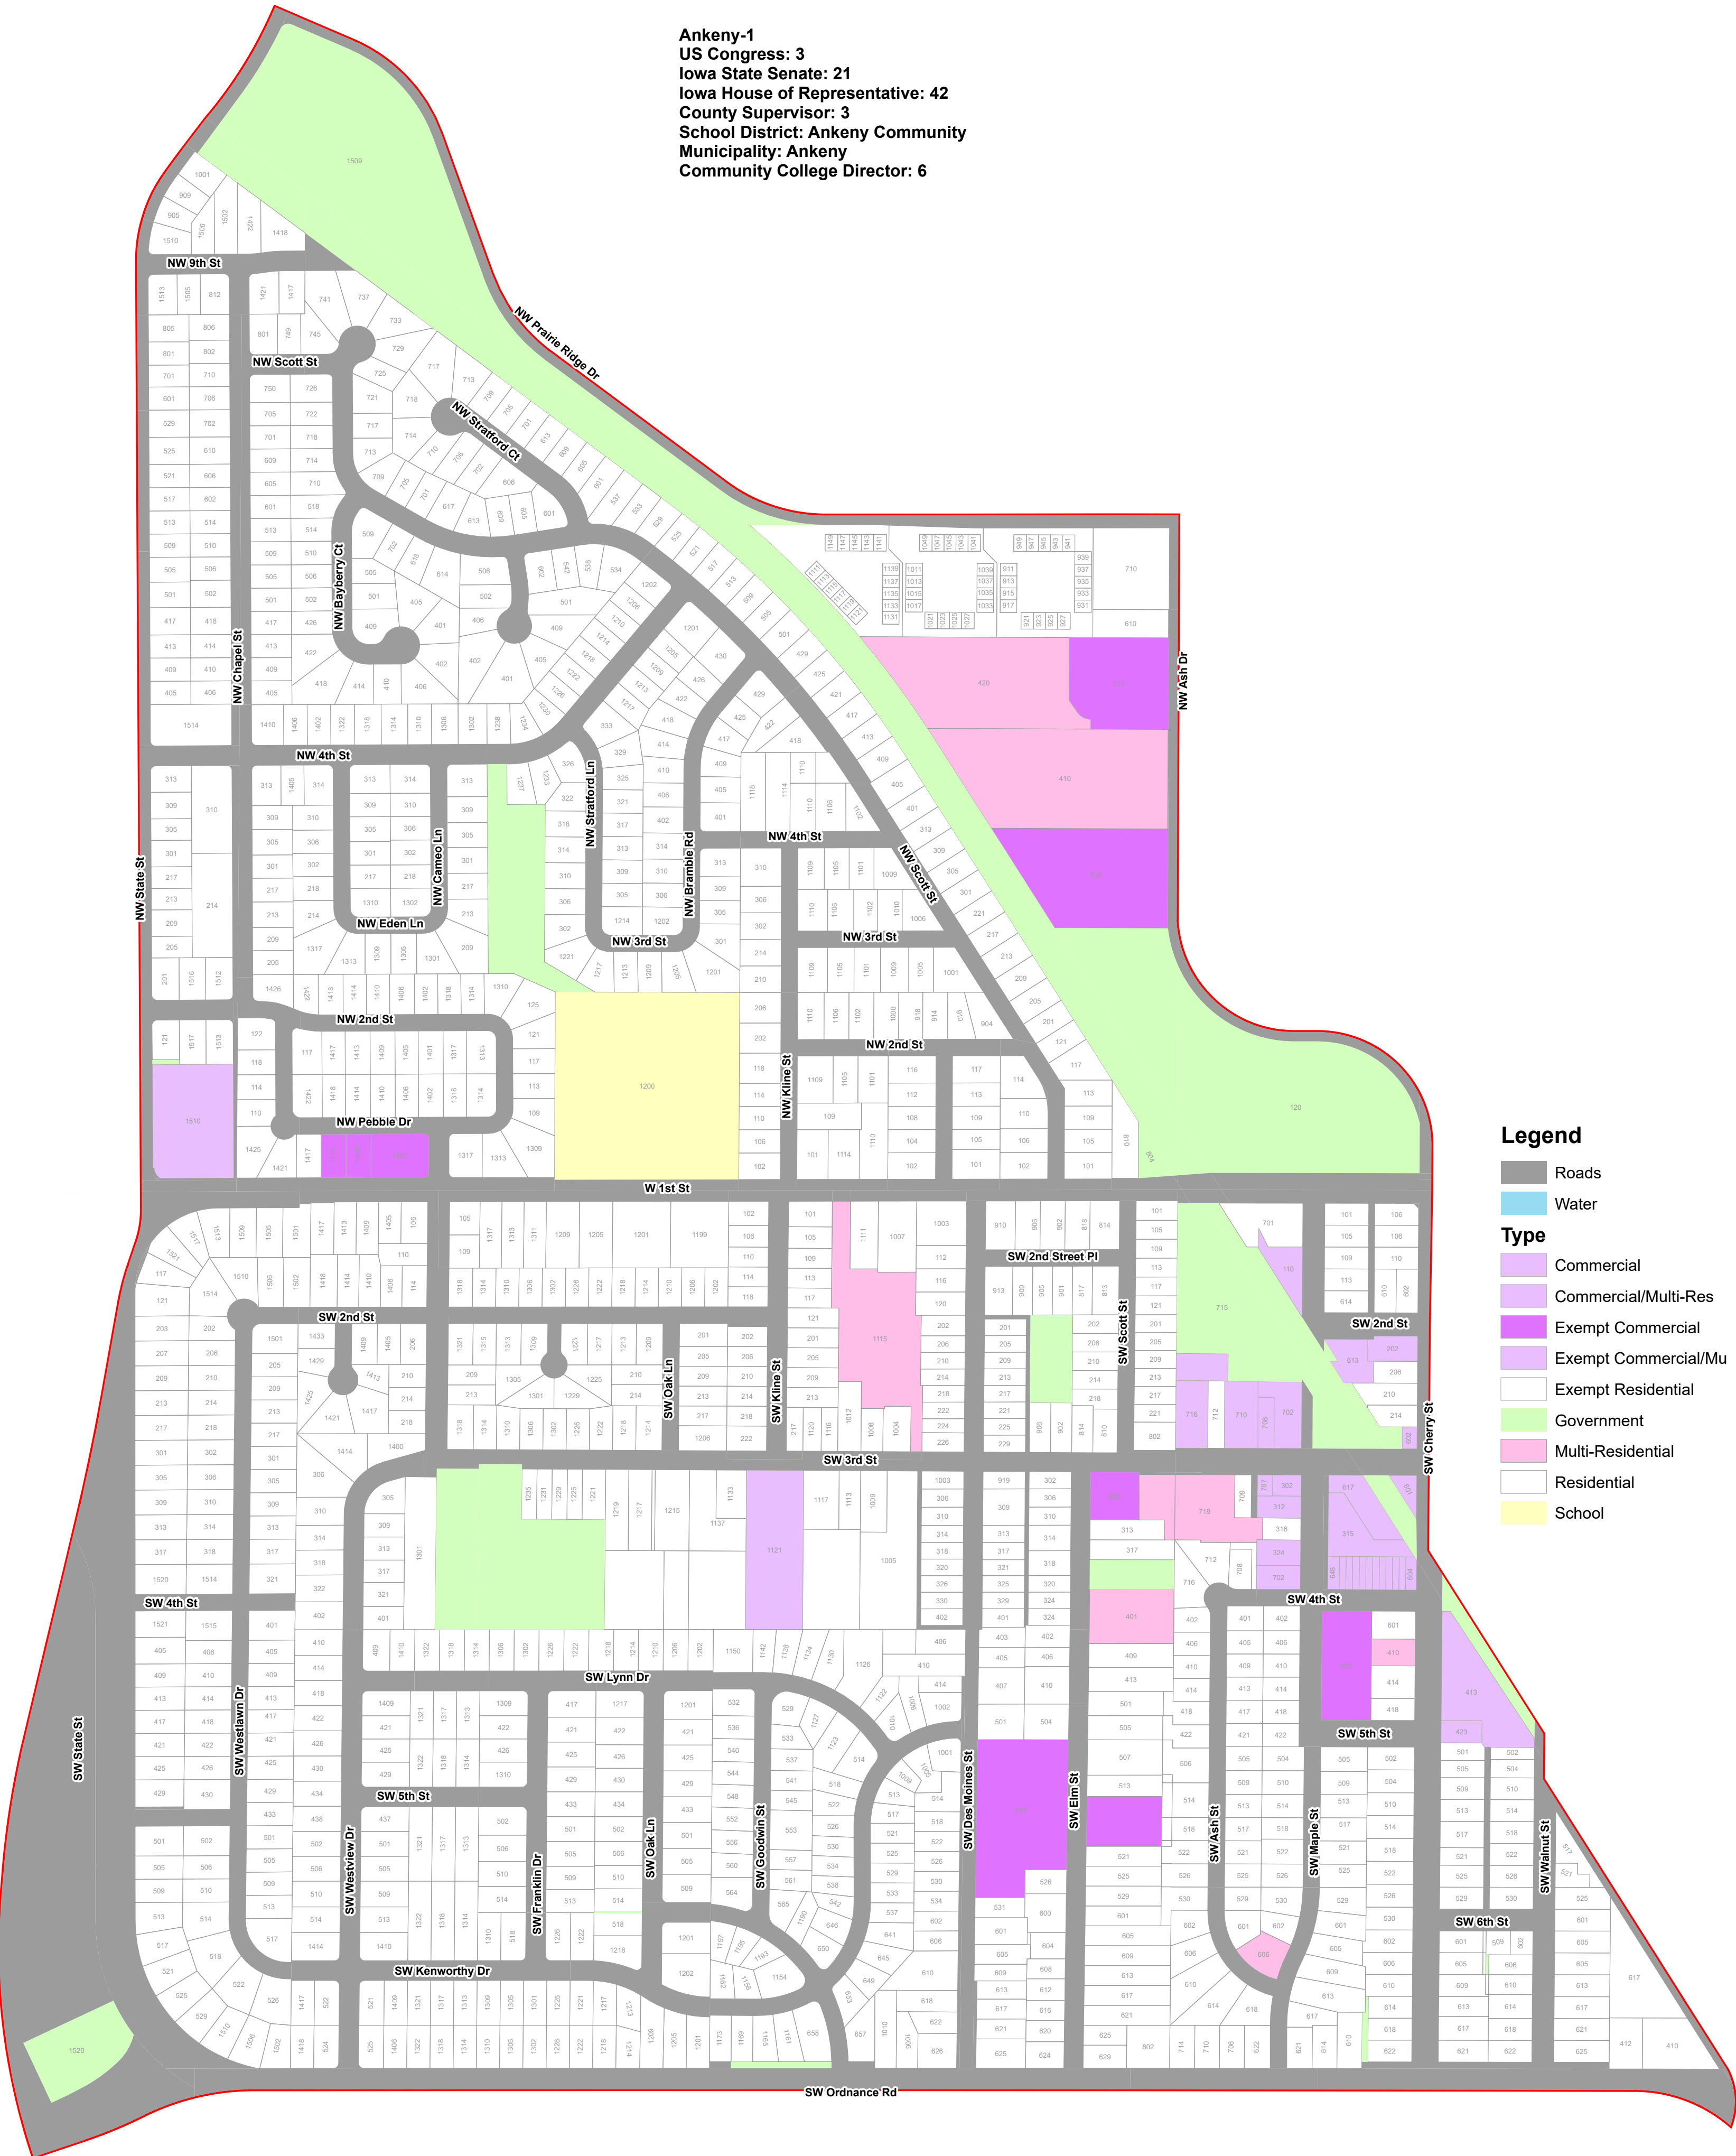

Ankeny Precinct 1

Ankeny-1
 US Congress: 3
 Iowa State Senate: 21
 Iowa House of Representative: 42
 County Supervisor: 3
 School District: Ankeny Community
 Municipality: Ankeny
 Community College Director: 6

Legend

- Roads
- Water

Type

- Commercial
- Commercial/Multi-Res
- Exempt Commercial
- Exempt Commercial/Mu
- Exempt Residential
- Government
- Multi-Residential
- Residential
- School

This precinct is valid from 2022 through 2031. This PDF will not be updated.
 This map has been created as described in precinct legal description ordinances.
 Precinct level maps have not been printed and therefore are not available for purchase.
 Individuals may reproduce this map at their own expense without restrictions.
 Digital source files are not available from the Election Office.