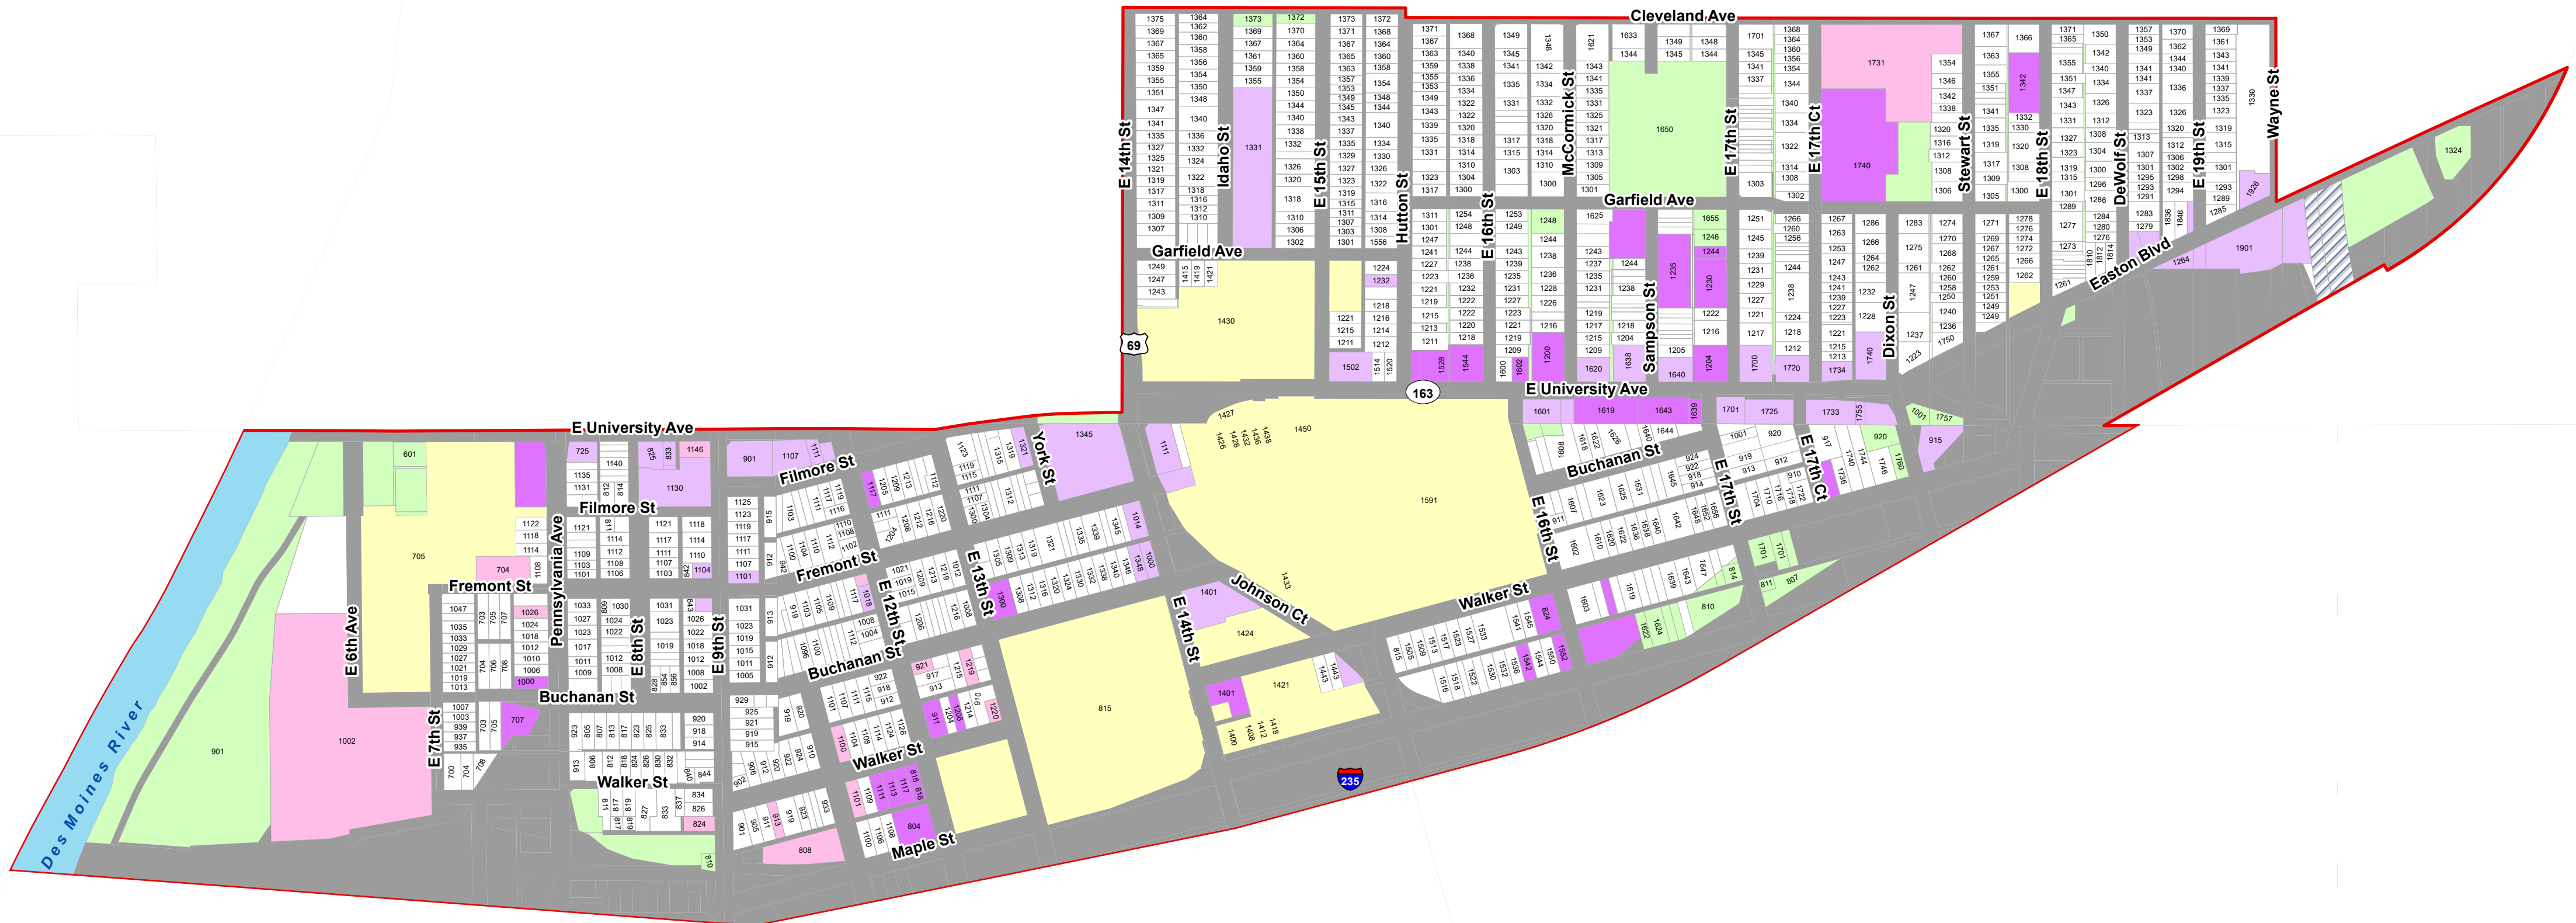

Des Moines Precinct 28

Des Moines Precinct 28
 US Congress: 3
 Iowa State Senate: 17
 Iowa House of Representative: 33
 County Supervisor: 5
 School District: Des Moines Independent - Director TBD
 Municipality: Des Moines - Ward 2
 Community College Director: TBD

Legend

- Roads
- Water
- Type**
- Agriculture
- CONDO
- Commercial
- Commercial/Multi-Res
- Exempt Commercial
- Exempt Multi-Res
- Exempt Residential
- Government
- Multi-Residential
- Residential
- School
- Utility Reference

0

0.5

1

Miles

This precinct is valid from 2022 through 2031. This PDF will not be updated.
 This map has been created as described in precinct legal description ordinances.
 Precinct level maps have not been printed and therefore are not available for purchase.
 Individuals may reproduce this map at their own expense without restrictions.
 Digital source files are not available from the Election Office.