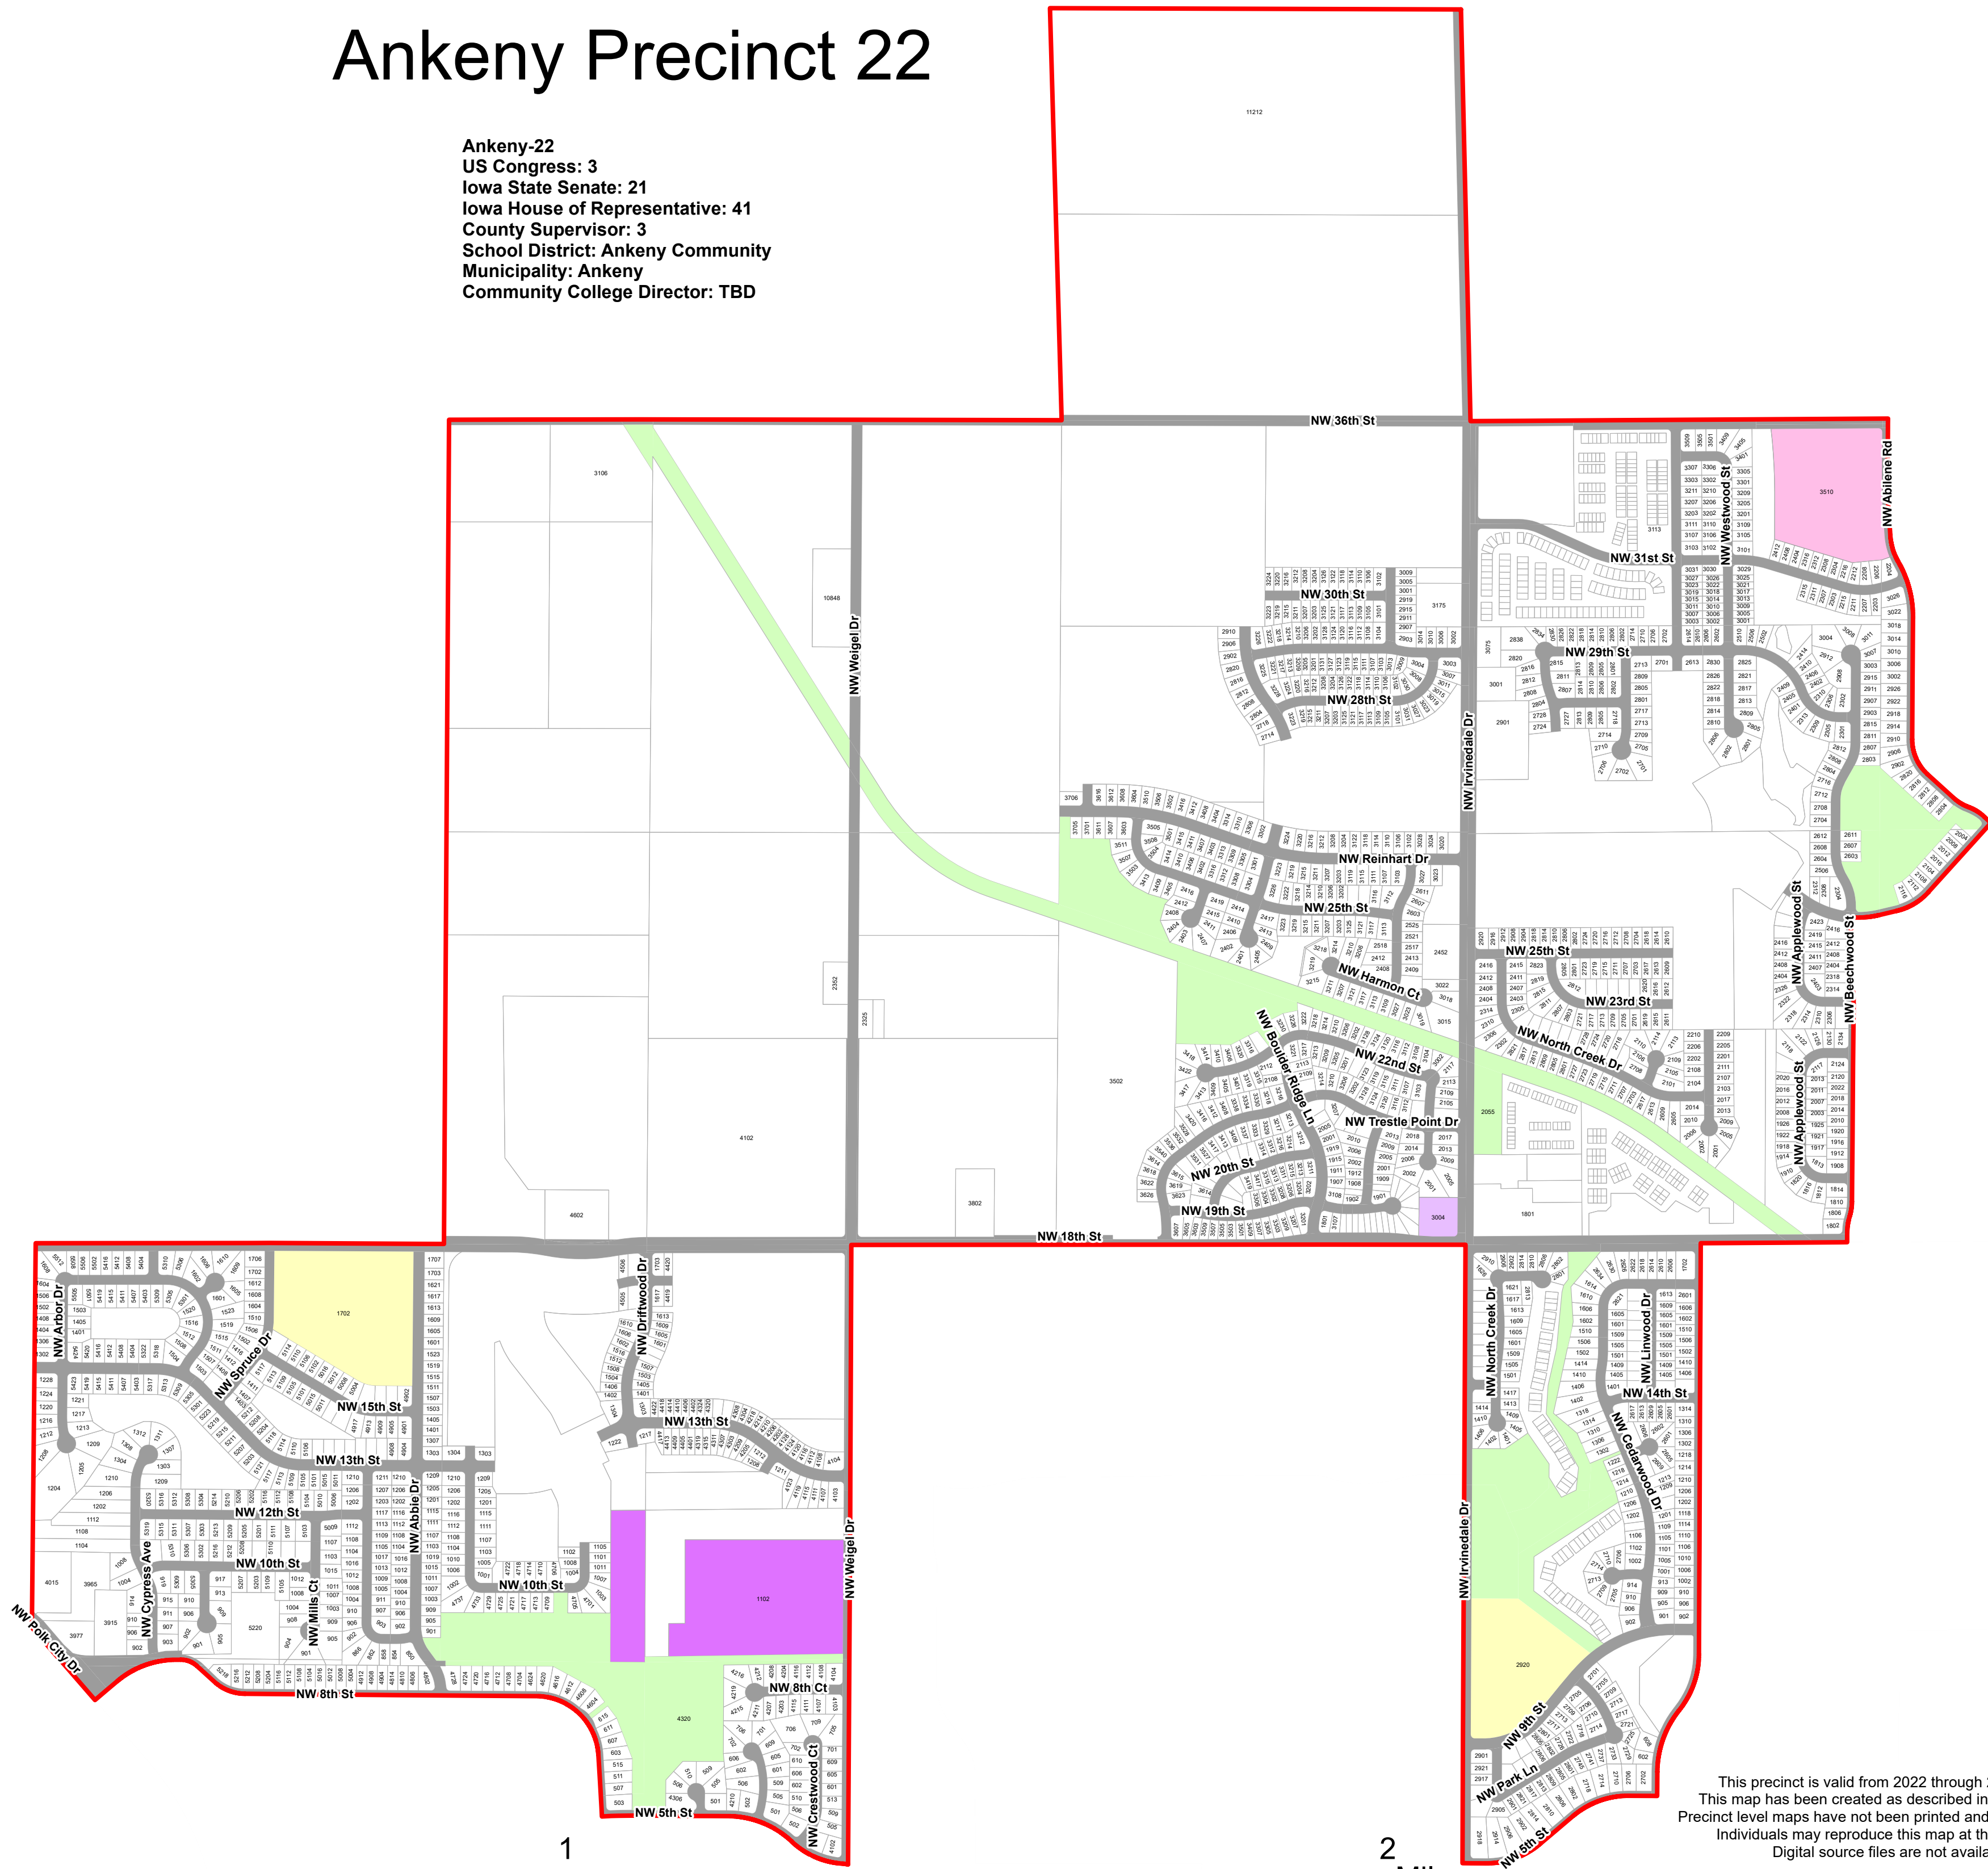

Ankeny Precinct 22

Ankeny-22
 US Congress: 3
 Iowa State Senate: 21
 Iowa House of Representative: 41
 County Supervisor: 3
 School District: Ankeny Community
 Municipality: Ankeny
 Community College Director: TBD

- Legend**
- Roads
 - Water
- Type**
- Ag Dwelling/Agricult
 - Agriculture
 - CONDO
 - Commercial
 - Exempt Agricultural
 - Exempt Commercial
 - Exempt Residential
 - Government
 - Multi-Residential
 - Residential
 - School

This precinct is valid from 2022 through 2031. This PDF will not be updated.
 This map has been created as described in precinct legal description ordinances.
 Precinct level maps have not been printed and therefore are not available for purchase.
 Individuals may reproduce this map at their own expense without restrictions.
 Digital source files are not available from the Election Office.