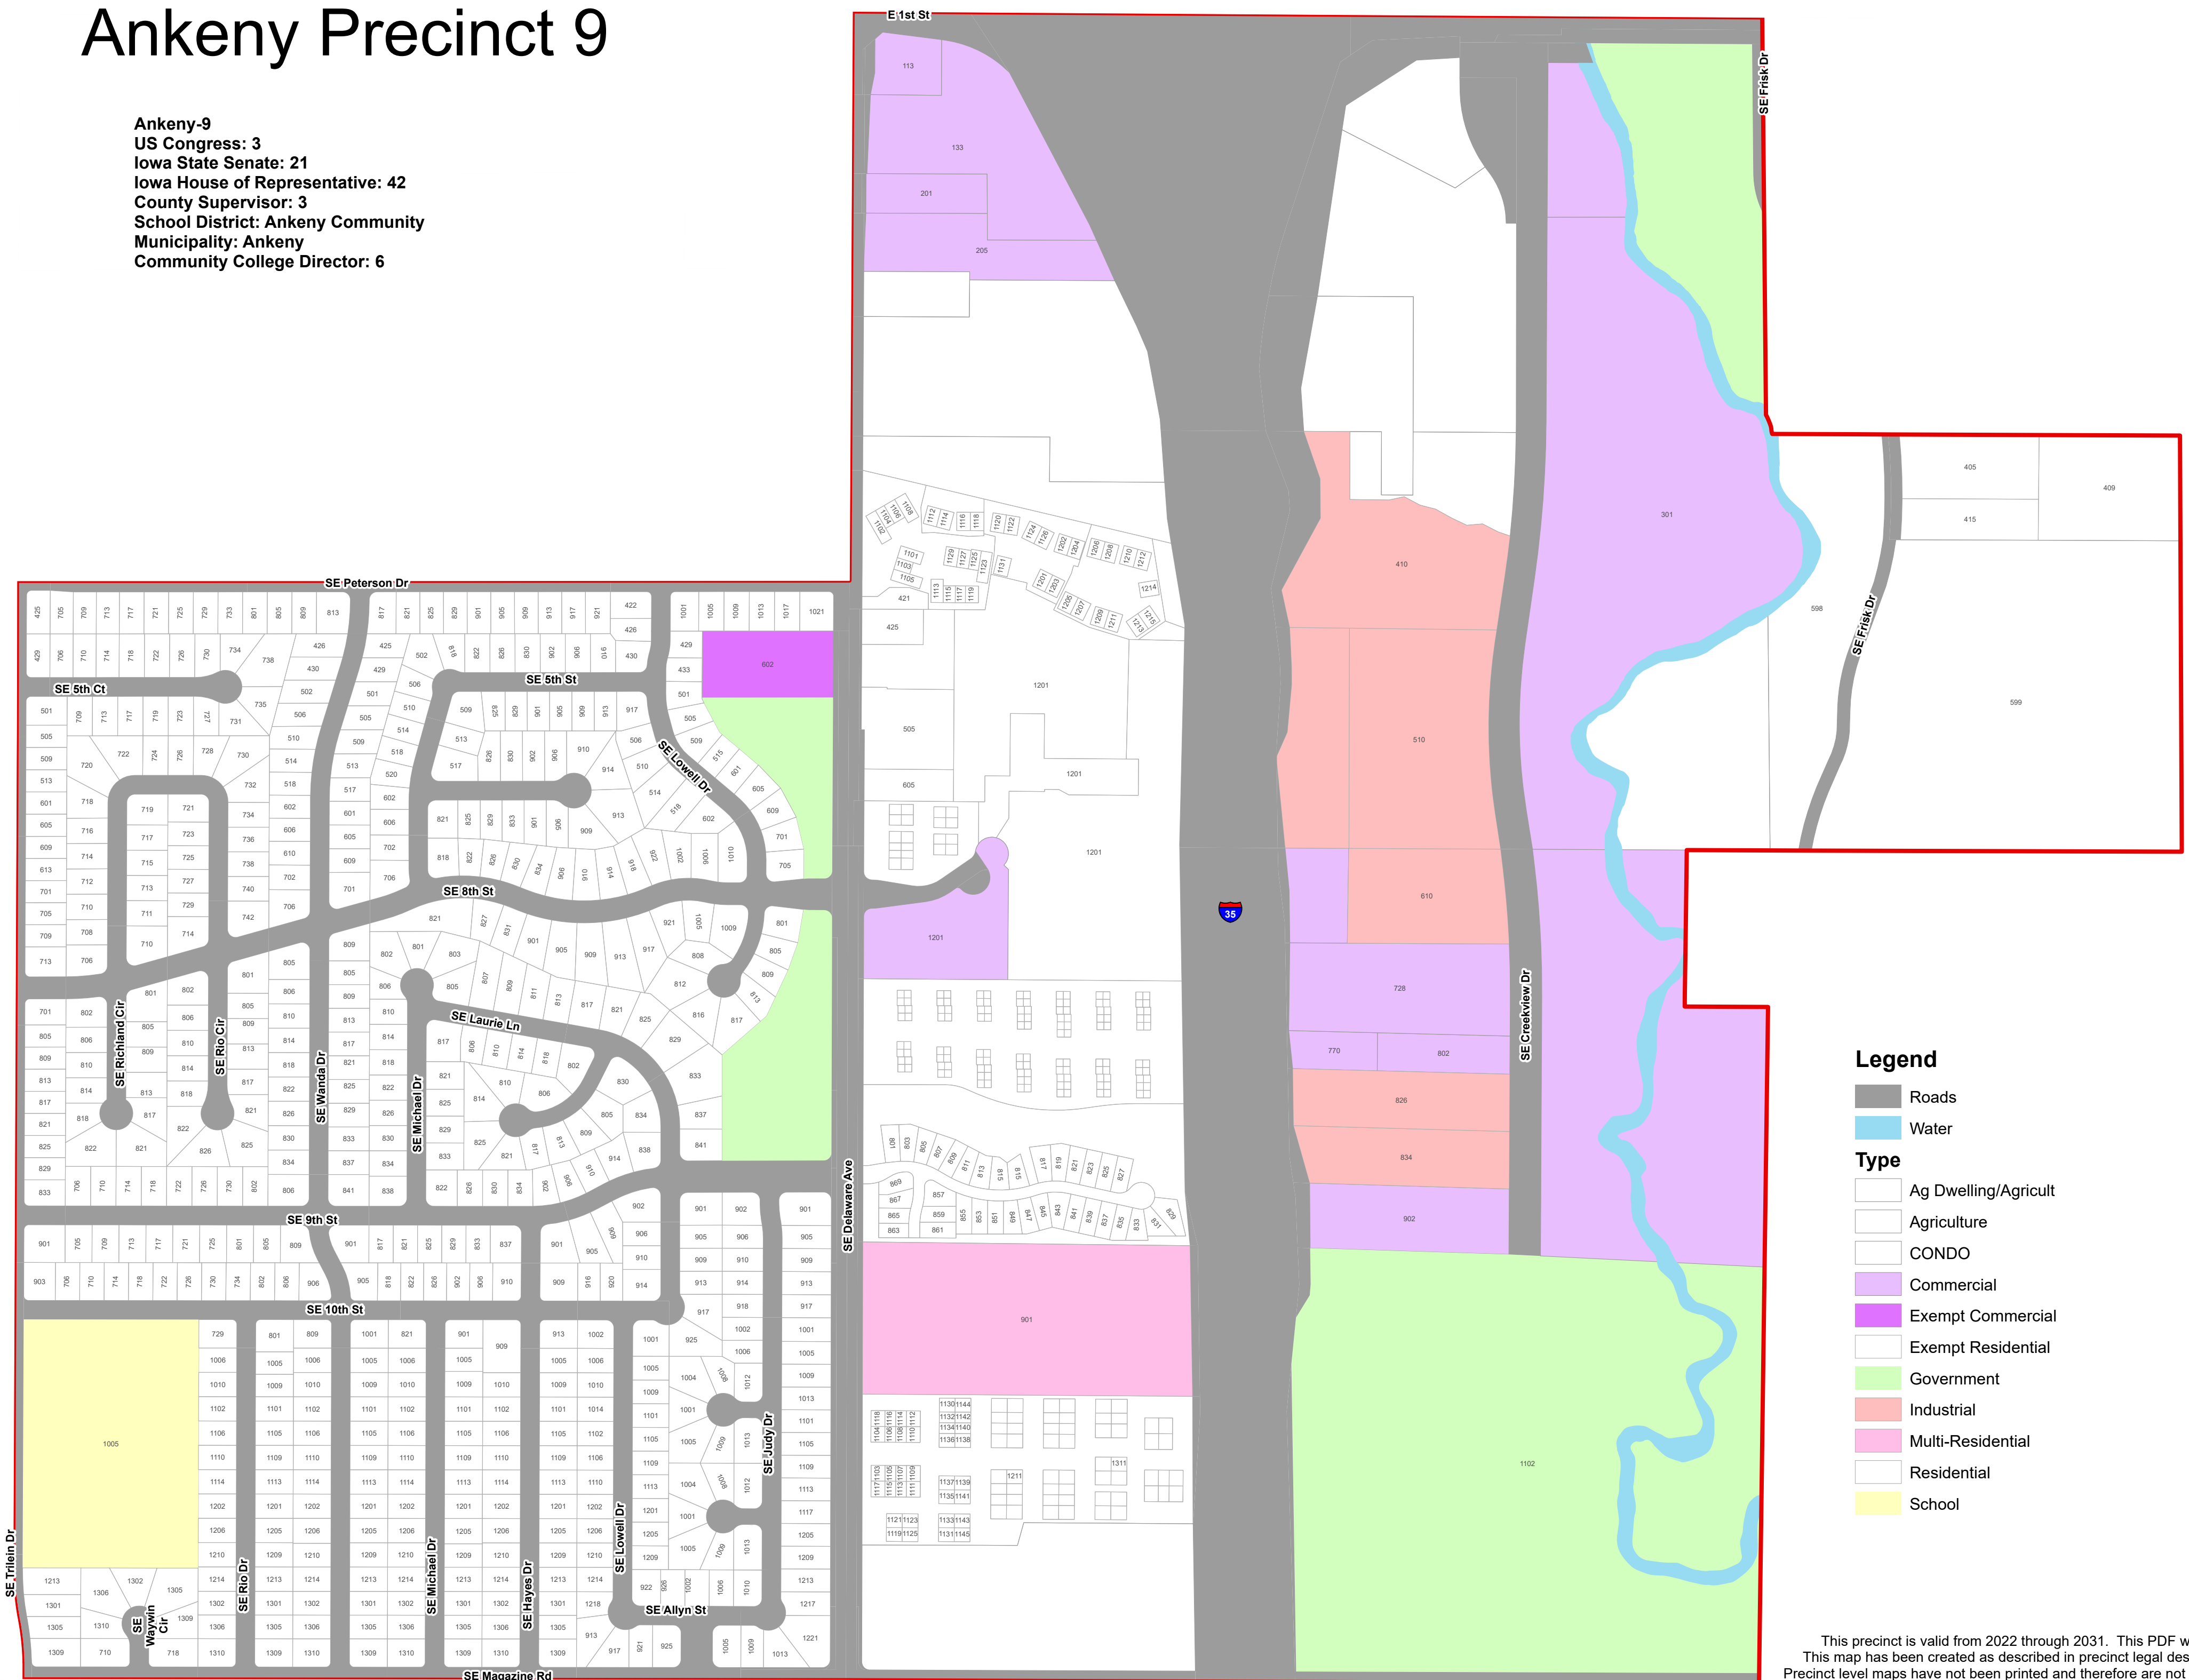

# Ankeny Precinct 9

Ankeny-9  
 US Congress: 3  
 Iowa State Senate: 21  
 Iowa House of Representative: 42  
 County Supervisor: 3  
 School District: Ankeny Community  
 Municipality: Ankeny  
 Community College Director: 6

### Legend

-  Roads
-  Water
- Type**
-  Ag Dwelling/Agricult
-  Agriculture
-  CONDO
-  Commercial
-  Exempt Commercial
-  Exempt Residential
-  Government
-  Industrial
-  Multi-Residential
-  Residential
-  School

This precinct is valid from 2022 through 2031. This PDF will not be updated. This map has been created as described in precinct legal description ordinances. Precinct level maps have not been printed and therefore are not available for purchase. Individuals may reproduce this map at their own expense without restrictions. Digital source files are not available from the Election Office.