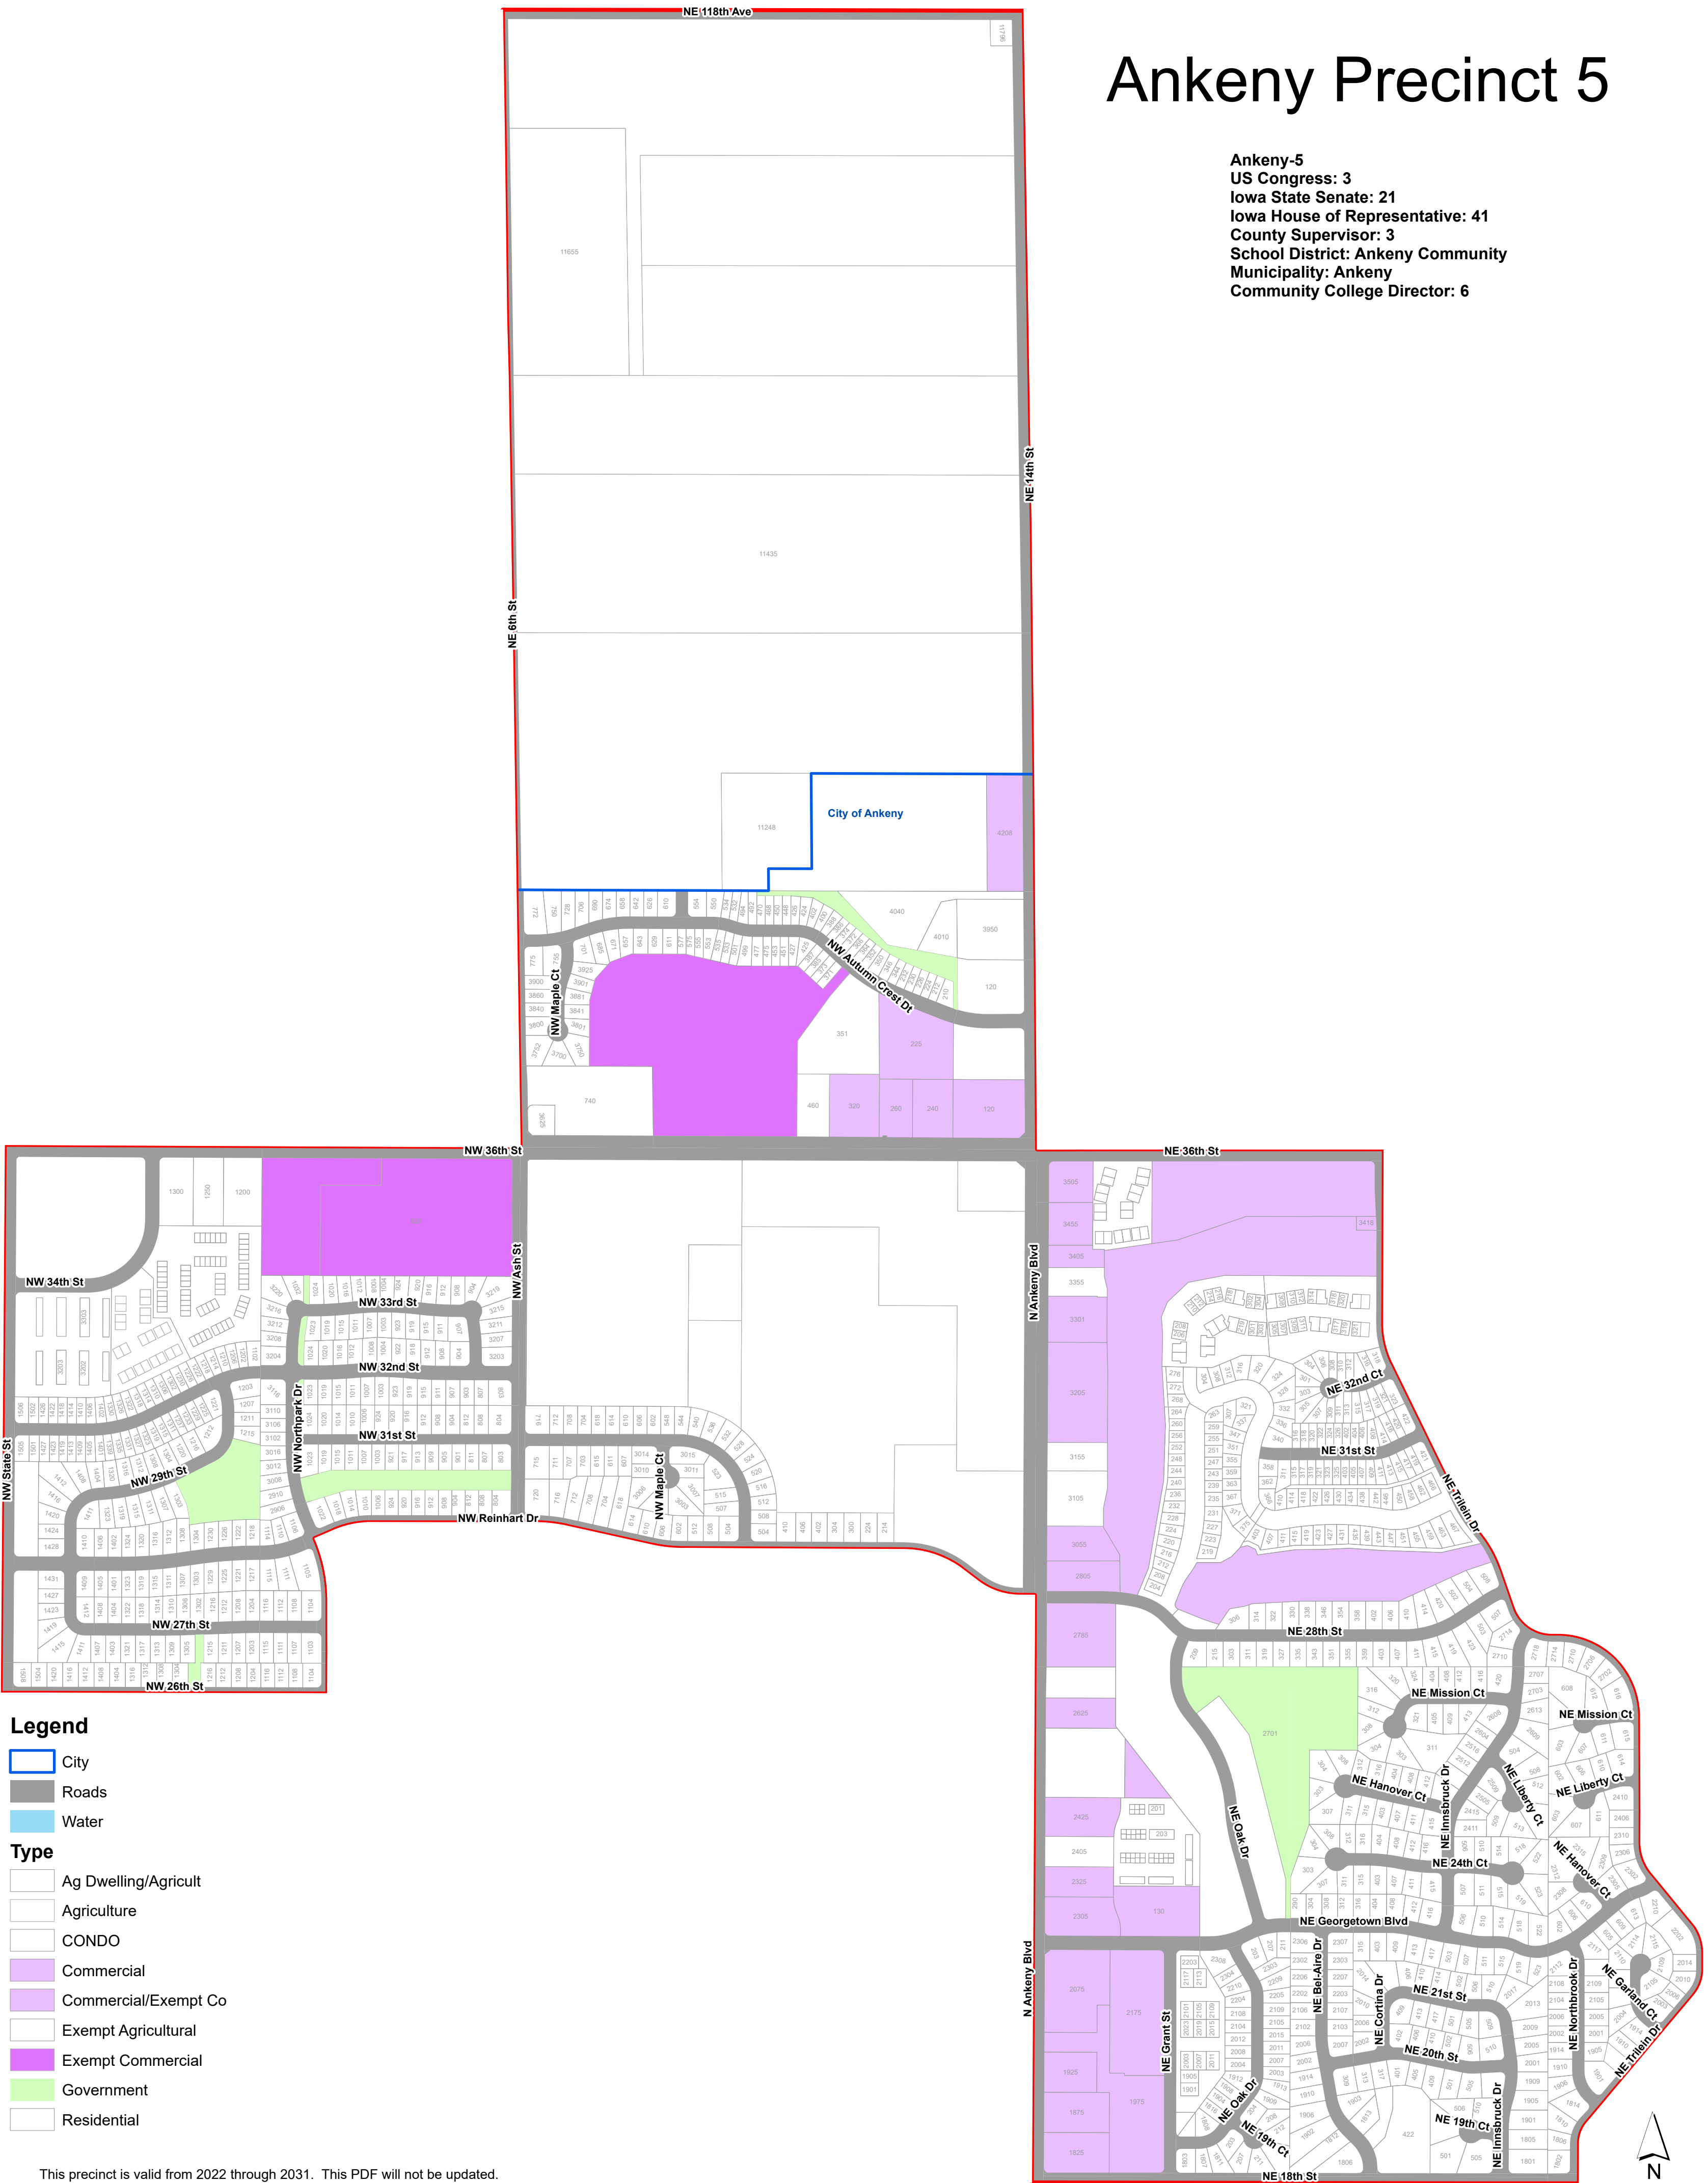

# Ankeny Precinct 5

**Ankeny-5**  
**US Congress: 3**  
**Iowa State Senate: 21**  
**Iowa House of Representative: 41**  
**County Supervisor: 3**  
**School District: Ankeny Community**  
**Municipality: Ankeny**  
**Community College Director: 6**

- Legend**
- City
  - Roads
  - Water
- Type**
- Ag Dwelling/Agricult
  - Agriculture
  - CONDO
  - Commercial
  - Commercial/Exempt Co
  - Exempt Agricultural
  - Exempt Commercial
  - Government
  - Residential

This precinct is valid from 2022 through 2031. This PDF will not be updated.  
 This map has been created as described in precinct legal description ordinances.  
 Precinct level maps have not been printed and therefore are not available for purchase.  
 Individuals may reproduce this map at their own expense without restrictions.  
 Digital source files are not available from the Election Office.