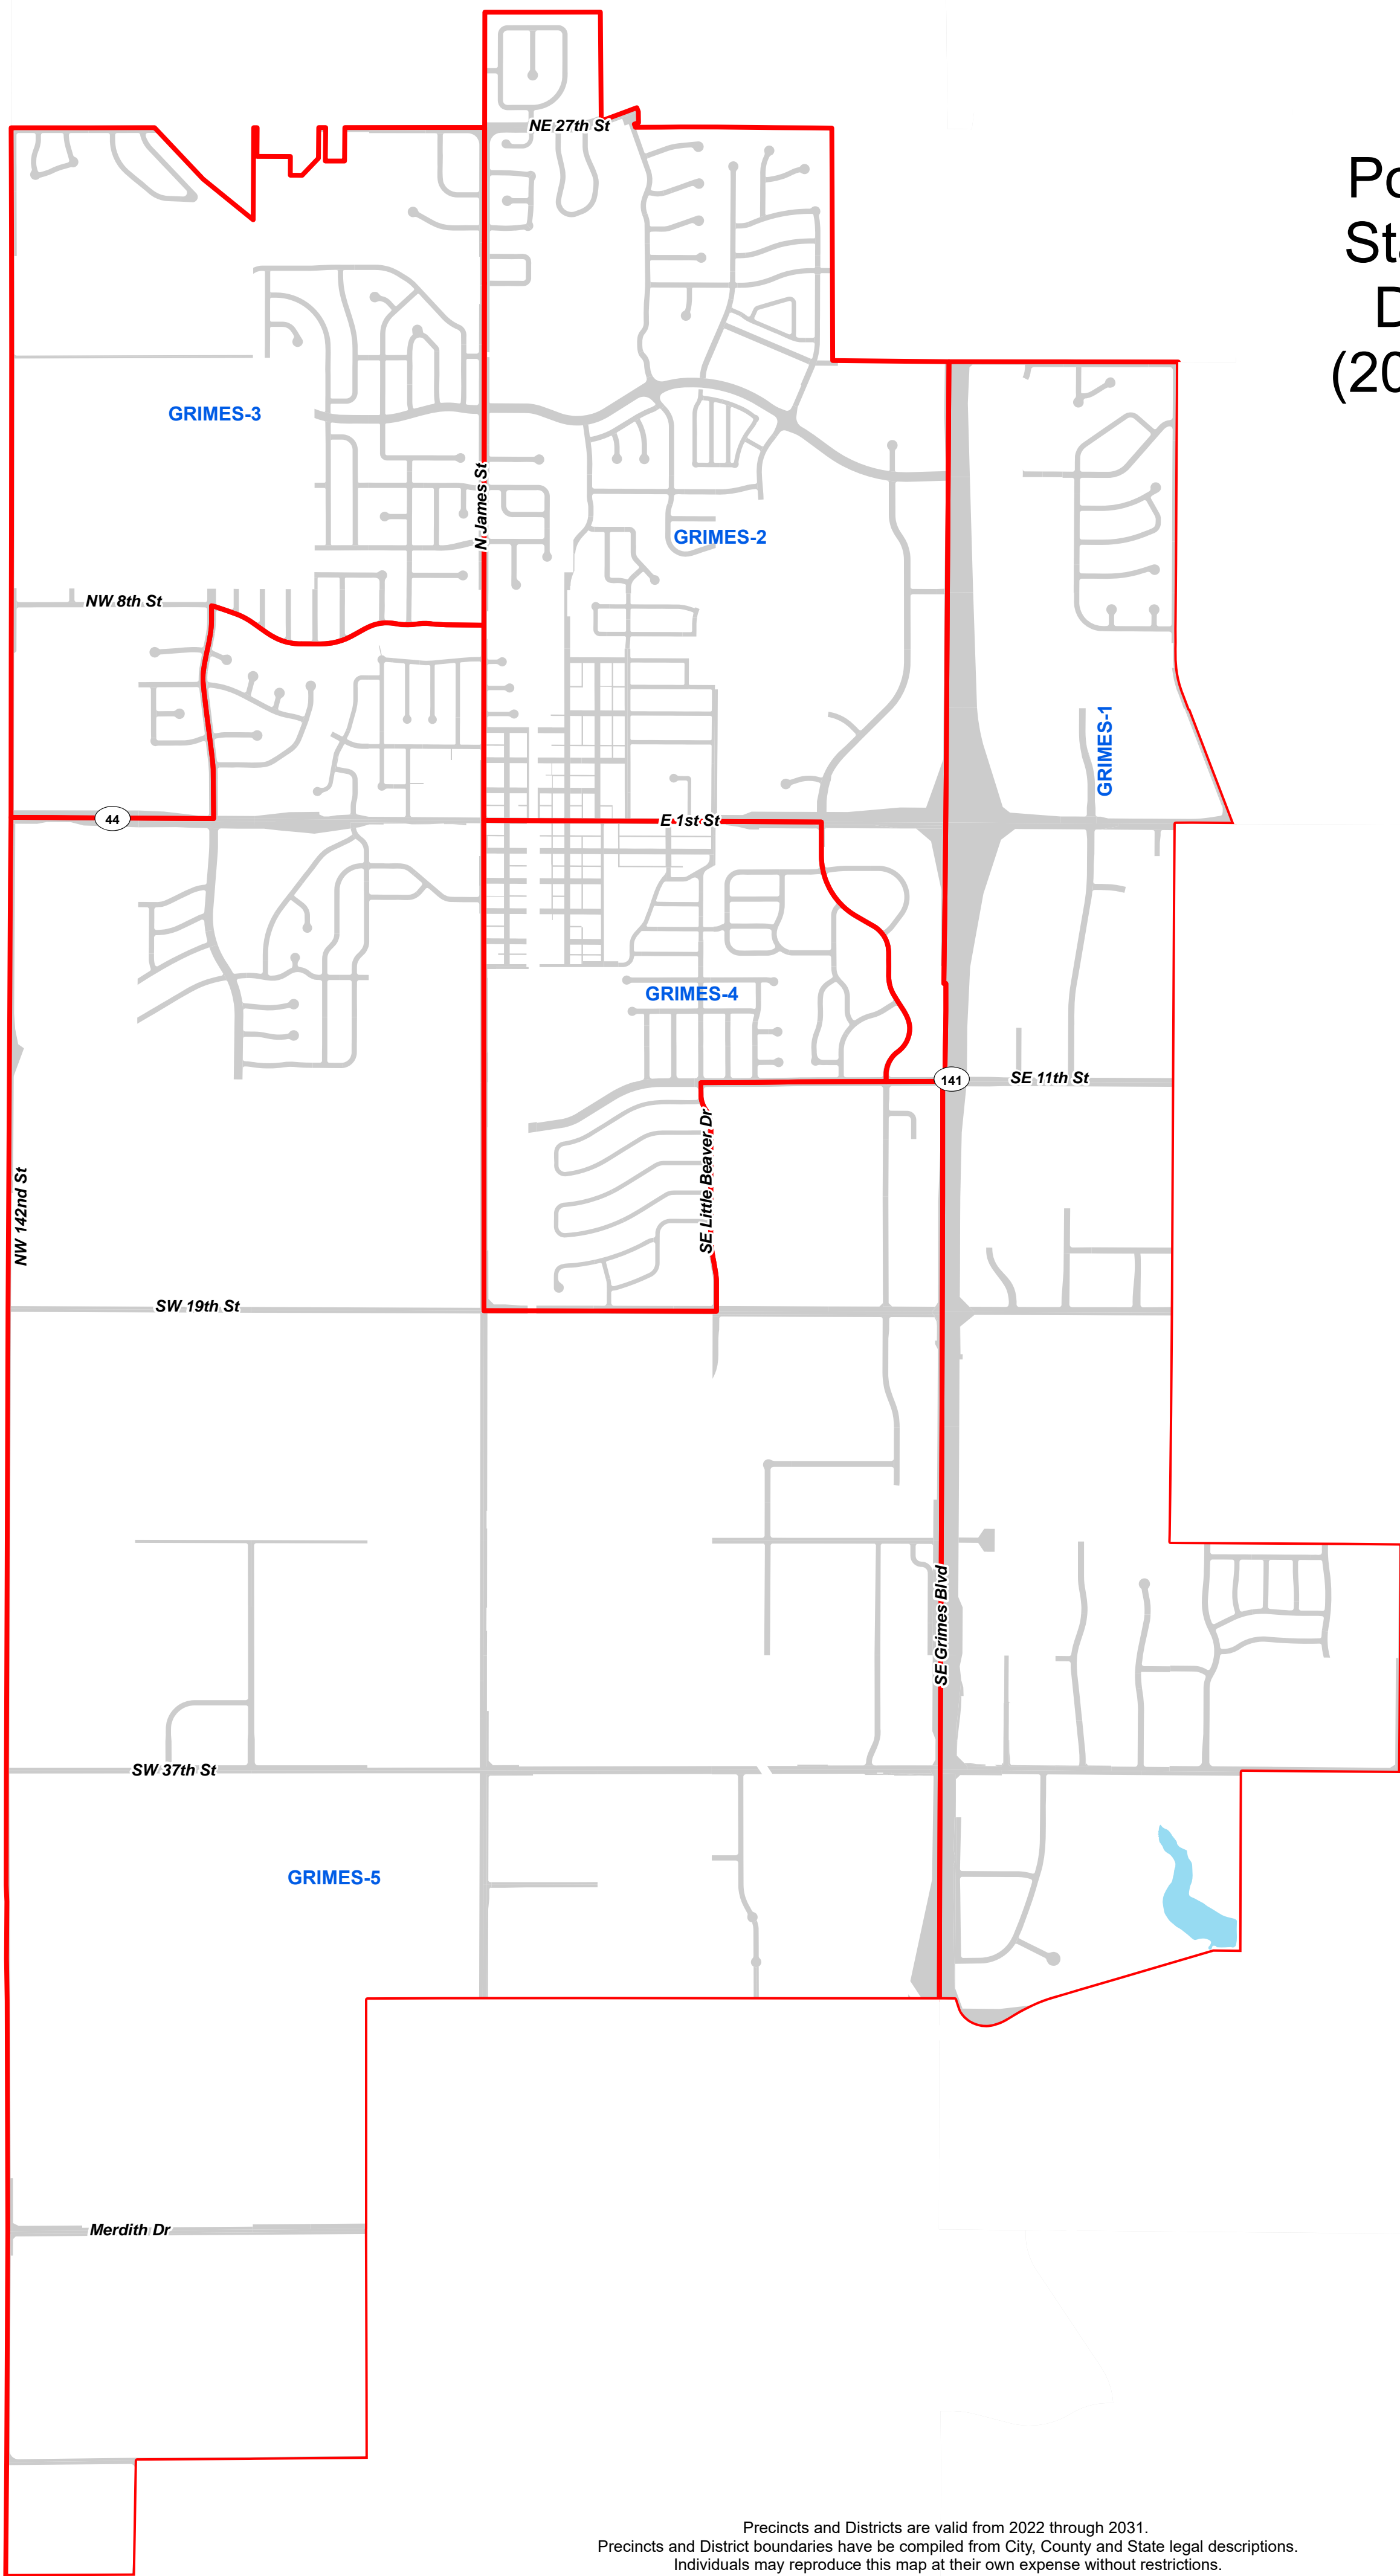

Polk County State House District 46 (2022 - 2031)

Precincts and Districts are valid from 2022 through 2031.
Precincts and District boundaries have been compiled from City, County and State legal descriptions.
Individuals may reproduce this map at their own expense without restrictions.