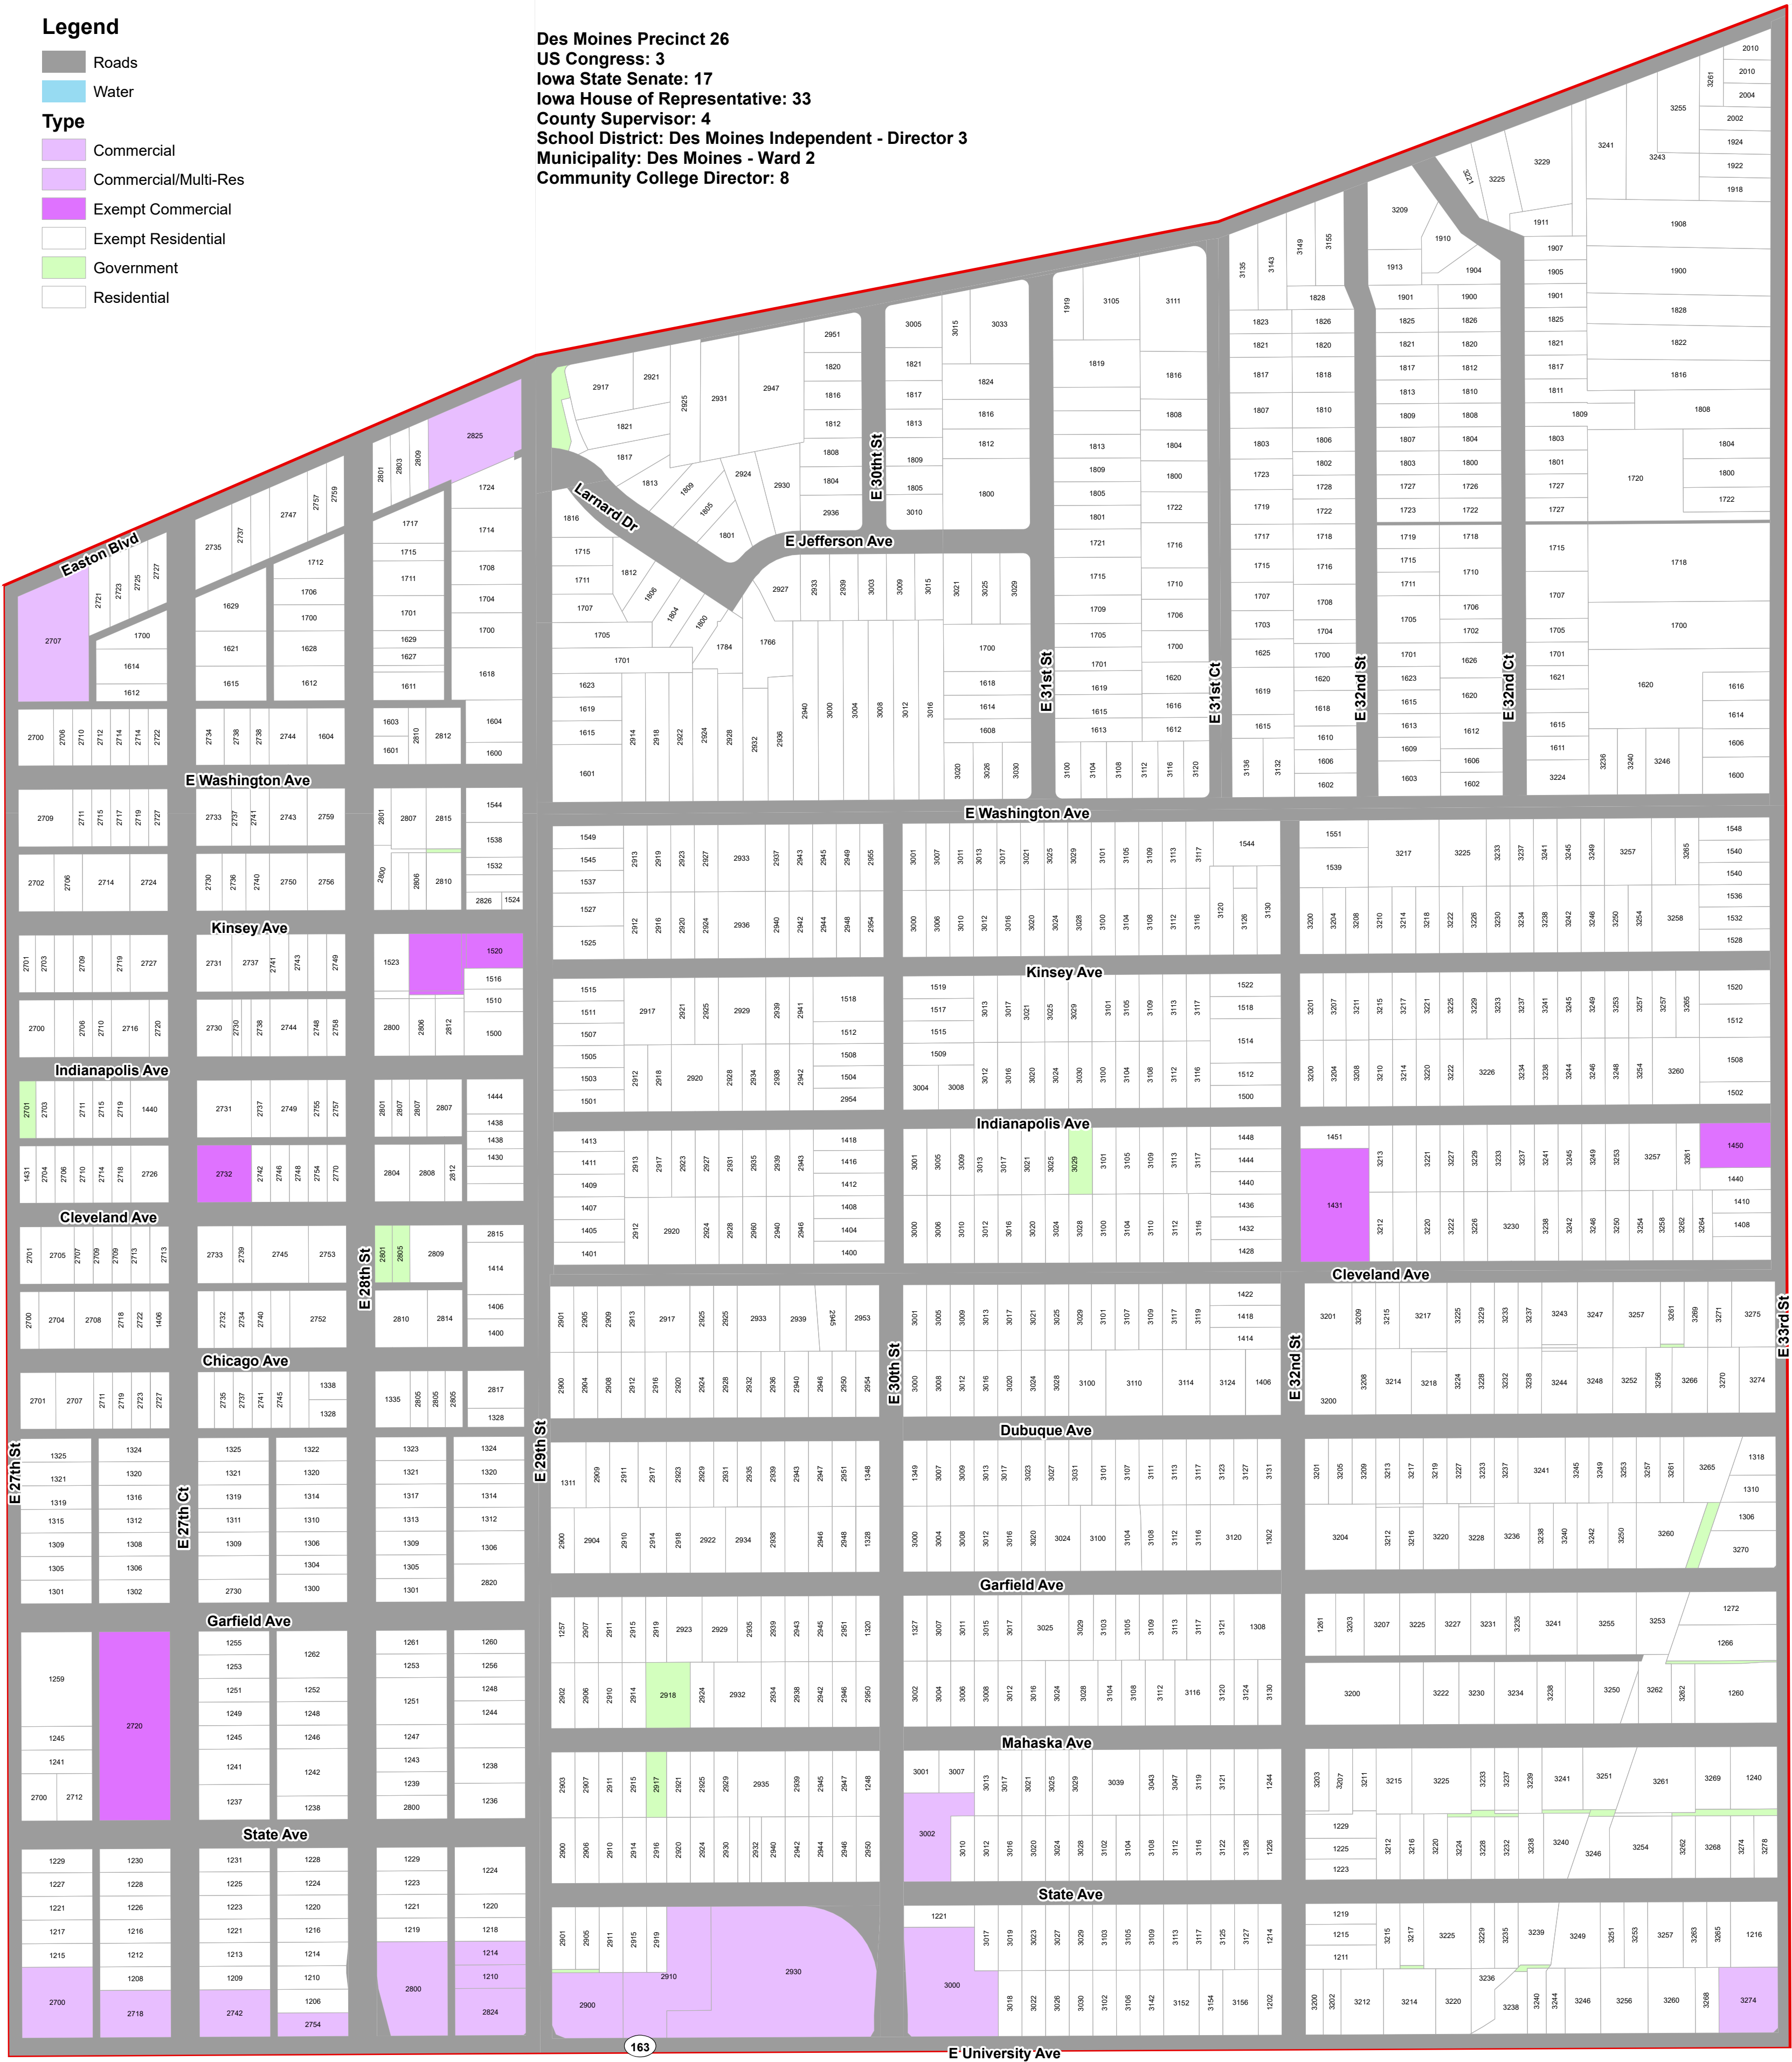

Des Moines Precinct 26

Legend

-  Roads
-  Water
- Type**
-  Commercial
-  Commercial/Multi-Res
-  Exempt Commercial
-  Exempt Residential
-  Government
-  Residential

Des Moines Precinct 26
 US Congress: 3
 Iowa State Senate: 17
 Iowa House of Representatives: 33
 County Supervisor: 4
 School District: Des Moines Independent - Director 3
 Municipality: Des Moines - Ward 2
 Community College Director: 8

163

This precinct is valid from 2022 through 2031. This PDF will not be updated.
 This map has been created as described in the legal description.
 Precinct level maps have not been printed and therefore are not available for purchase.
 Individuals may reproduce this map at their own expense without restrictions.
 Digital source files are not available from the Election Office.

Date of publication: February 2022

0

0.25

0.5
Miles