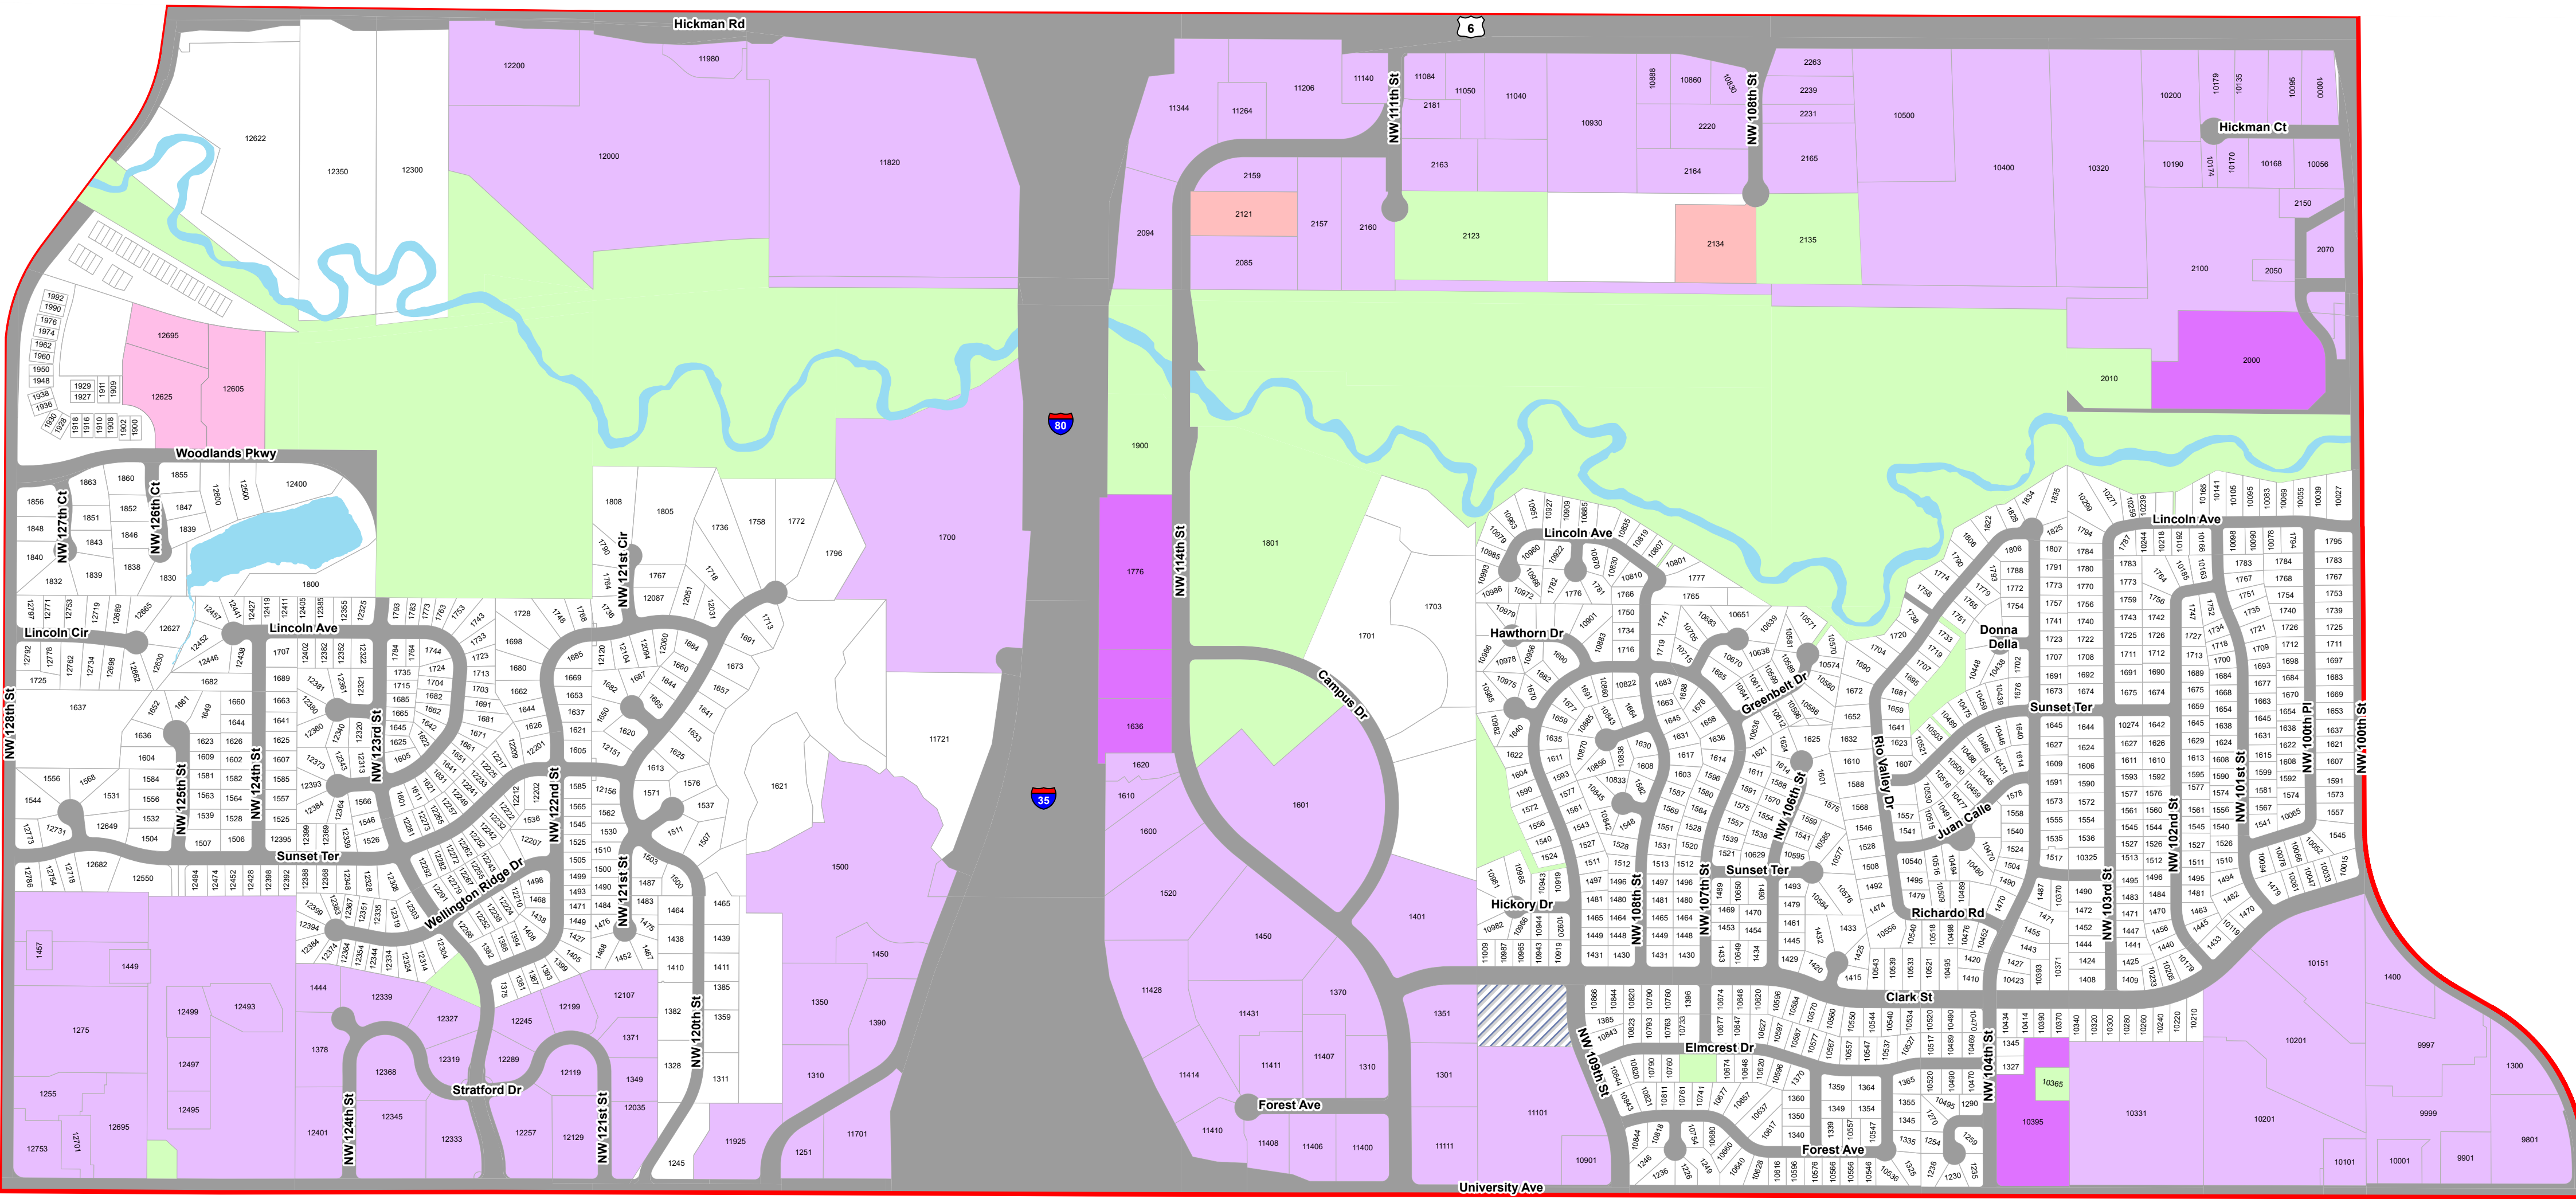

Clive Precinct 3

Legend

-  Roads
-  Water
- Type**
-  Agriculture
-  Commercial
-  Exempt Commercial
-  Exempt Residential
-  Government
-  Industrial
-  Multi-Residential
-  Residential
-  Utility Reference

Clive-3
US Congress: 3
Iowa State Senate: 16
Iowa House of Representative: 32
County Supervisor: 1
School District: West Des Moines Community
Municipality: Clive
Community College Director: TBD

This precinct is valid from 2022 through 2031. This PDF will not be updated.
 This map has been created as described in precinct legal description ordinances.
 Precinct level maps have not been printed and therefore are not available for purchase.
 Individuals may reproduce this map at their own expense without restrictions.
 Digital source files are not available from the Election Office.