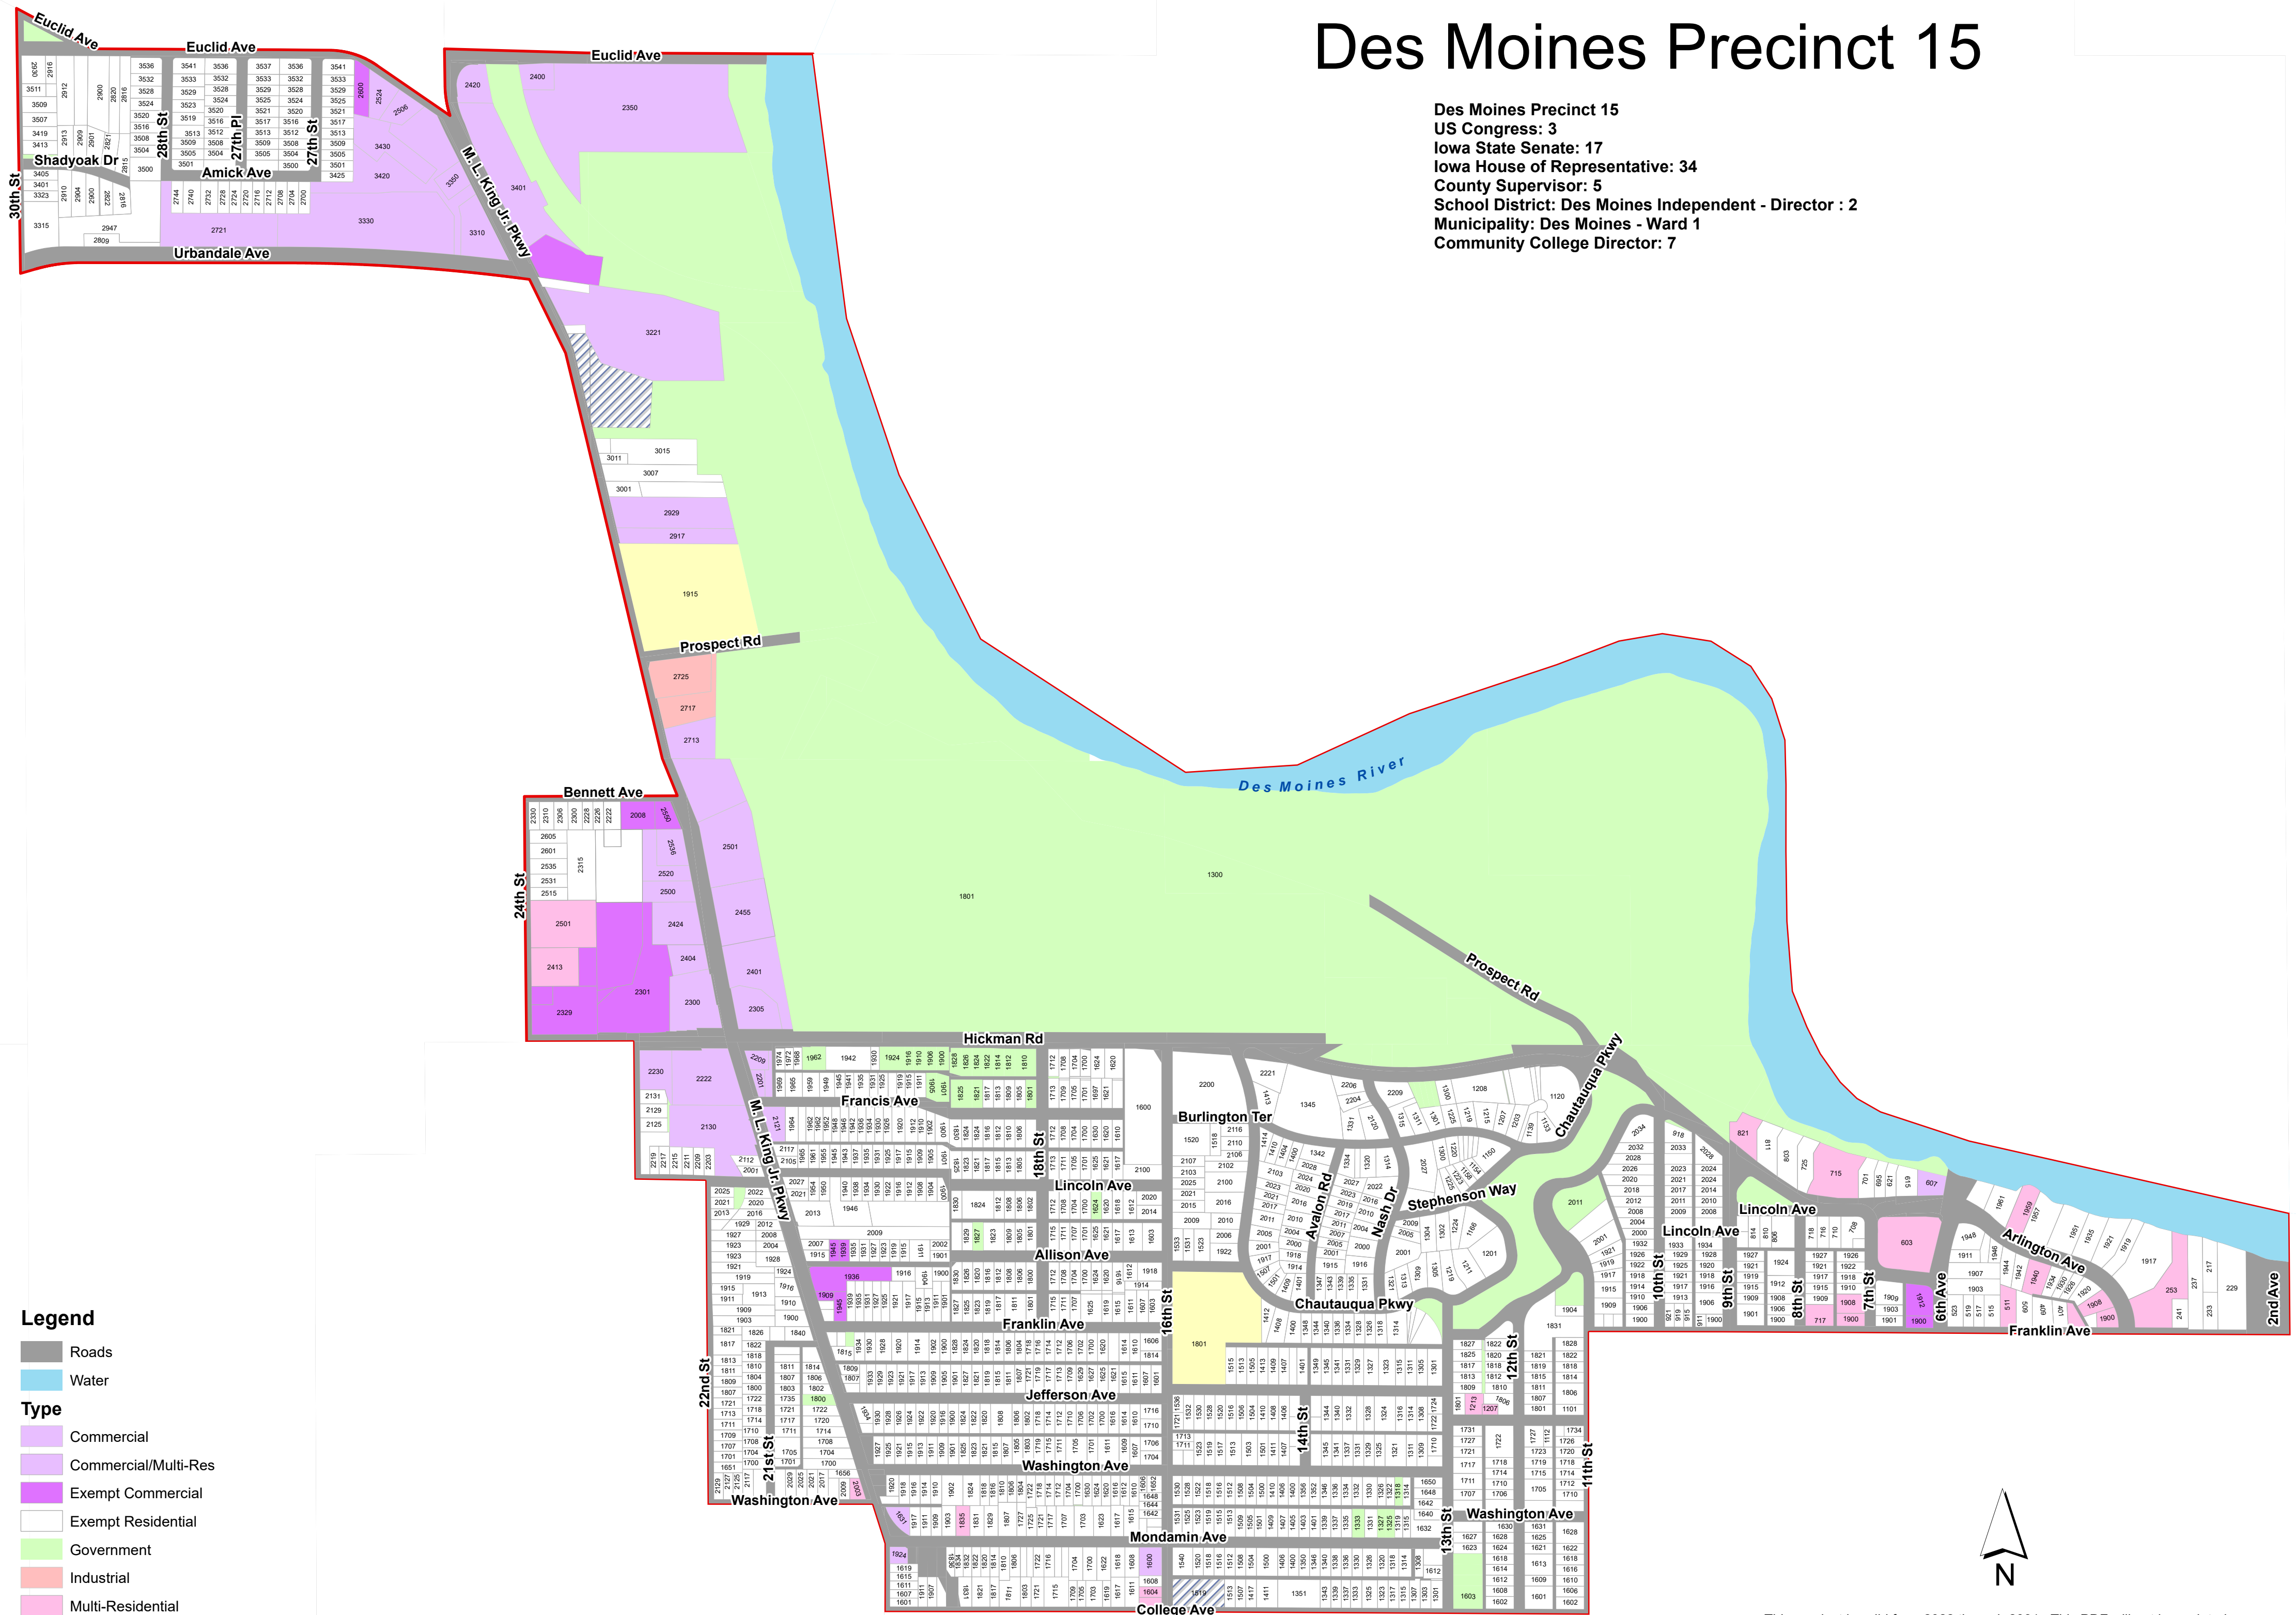

Des Moines Precinct 15

Des Moines Precinct 15
 US Congress: 3
 Iowa State Senate: 17
 Iowa House of Representative: 34
 County Supervisor: 5
 School District: Des Moines Independent - Director : 2
 Municipality: Des Moines - Ward 1
 Community College Director: 7

Legend

-  Roads
-  Water
- Type**
-  Commercial
-  Commercial/Multi-Res
-  Exempt Commercial
-  Exempt Residential
-  Government
-  Industrial
-  Multi-Residential
-  Residential
-  School
-  Utility Reference

This precinct is valid from 2022 through 2031. This PDF will not be updated.
 This map has been created as described in precinct legal description ordinances.
 Precinct level maps have not been printed and therefore are not available for purchase.
 Individuals may reproduce this map at their own expense without restrictions.
 Digital source files are not available from the Election Office.