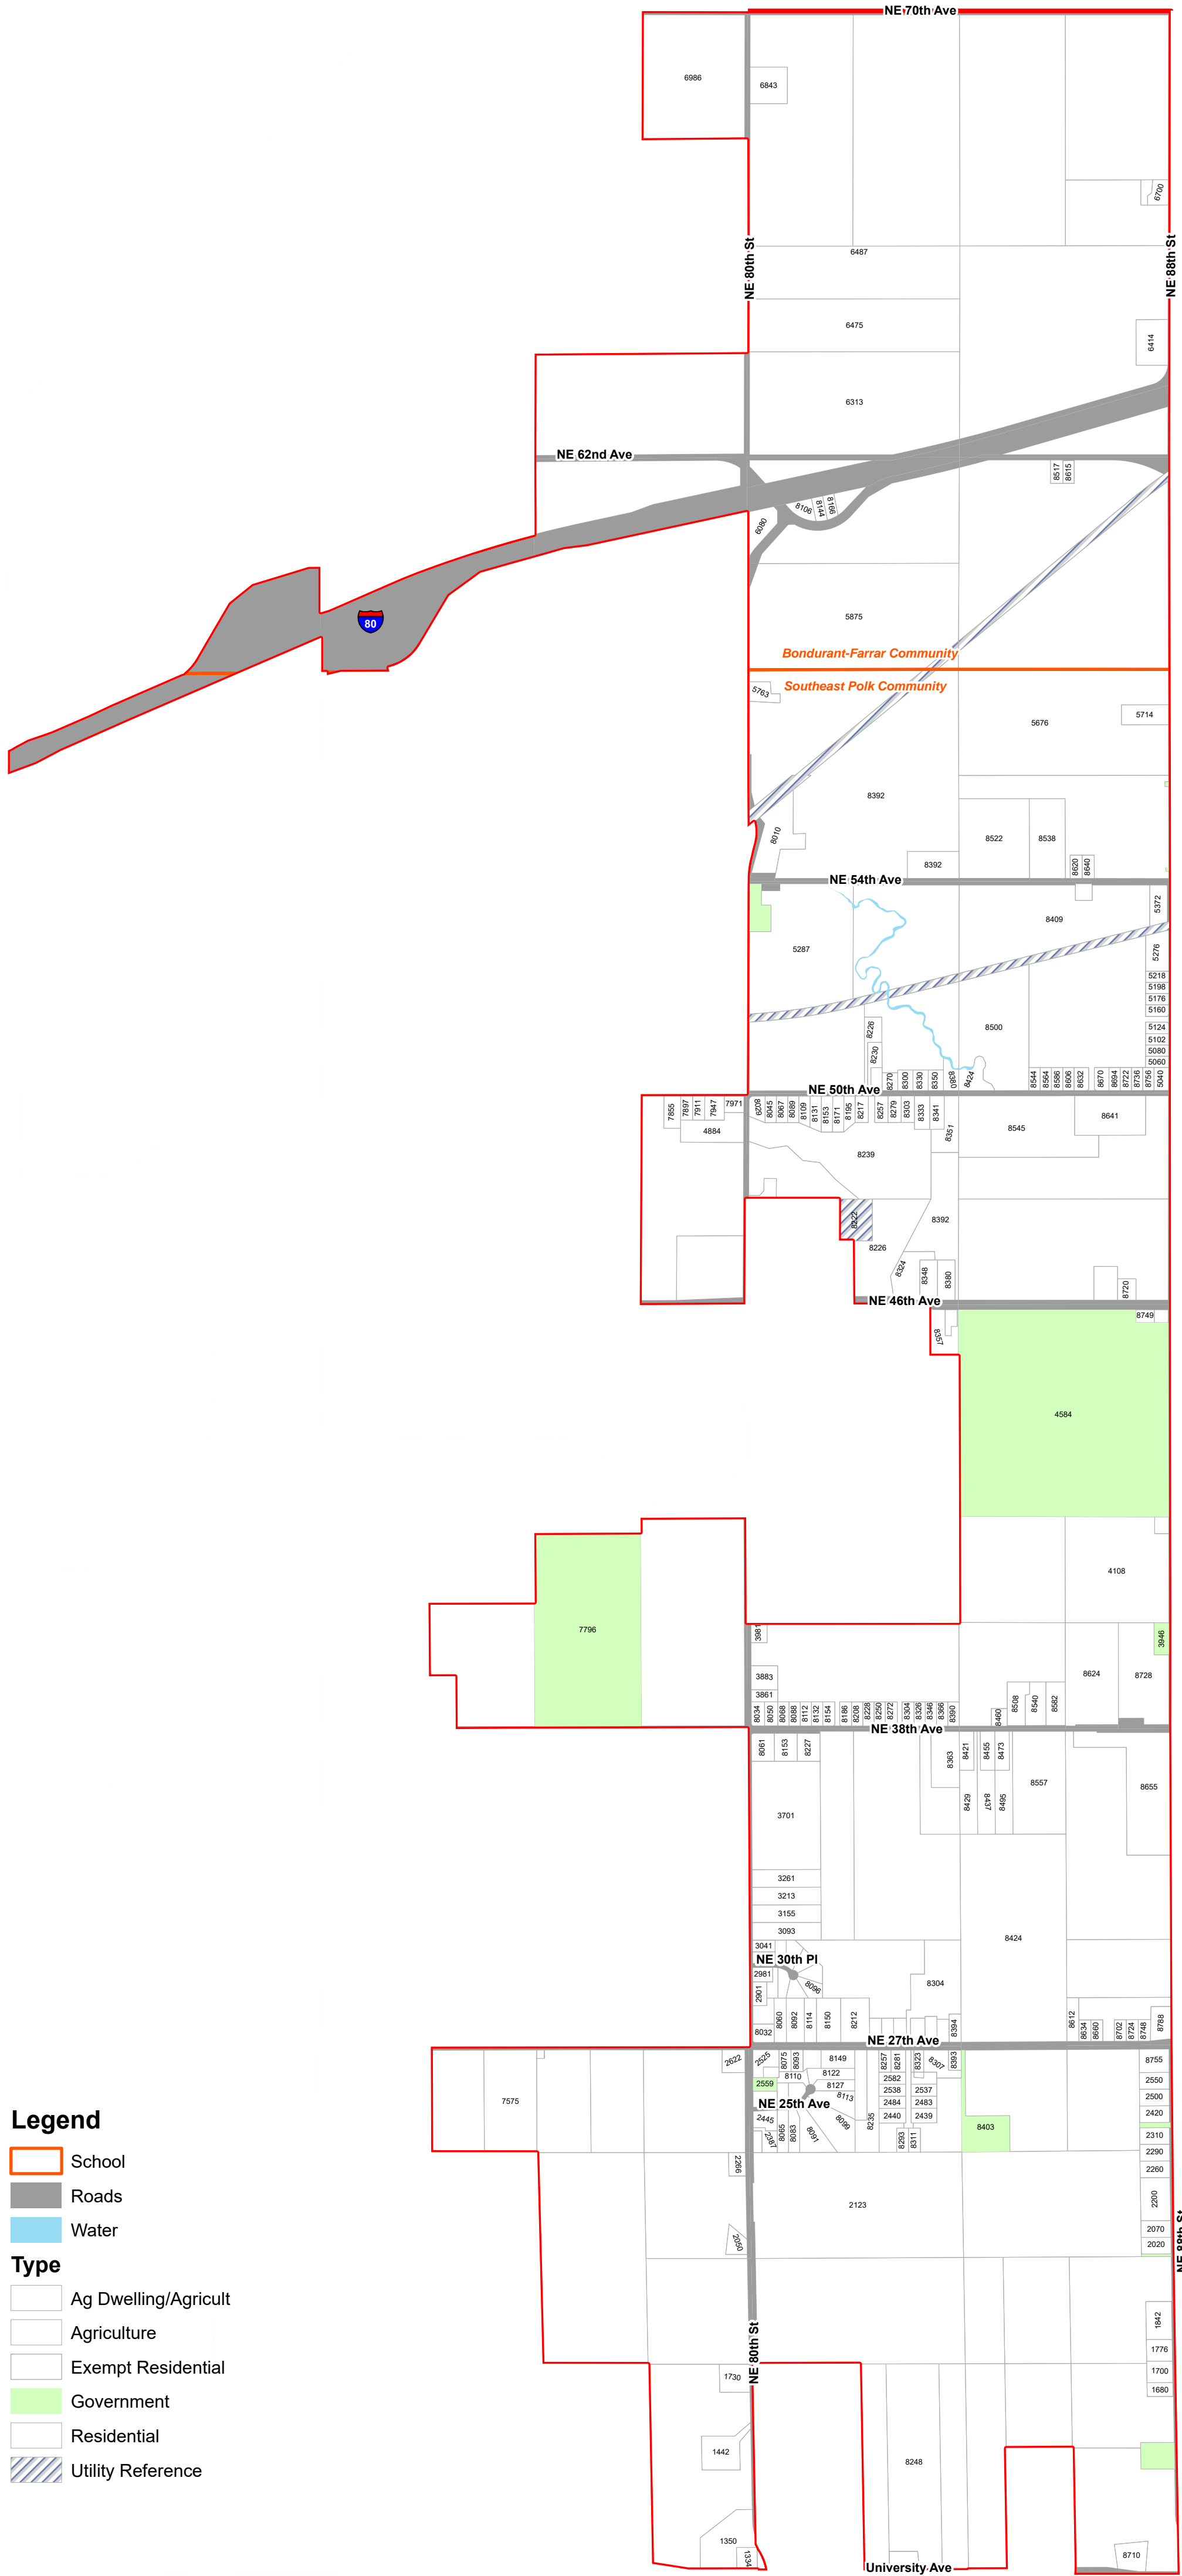

Clay Precinct 2

Clay-2
US Congress: 3
Iowa State Senate: 20
Iowa House of Representative: 40
County Supervisor: 3
School District (1): Southeast Polk Community
School District (2): Bondurant-Farrar Community
Township: Clay
Community College Director: TBD

Legend

- School
- Roads
- Water

Type

- Ag Dwelling/Agriculture
- Agriculture
- Exempt Residential
- Government
- Residential
- Utility Reference

This precinct is valid from 2022 through 2031. This PDF will not be updated.
 This map has been created as described in precinct legal description ordinances.
 Precinct level maps have not been printed and therefore are not available for purchase.
 Individuals may reproduce this map at their own expense without restrictions.
 Digital source files are not available from the Election Office.