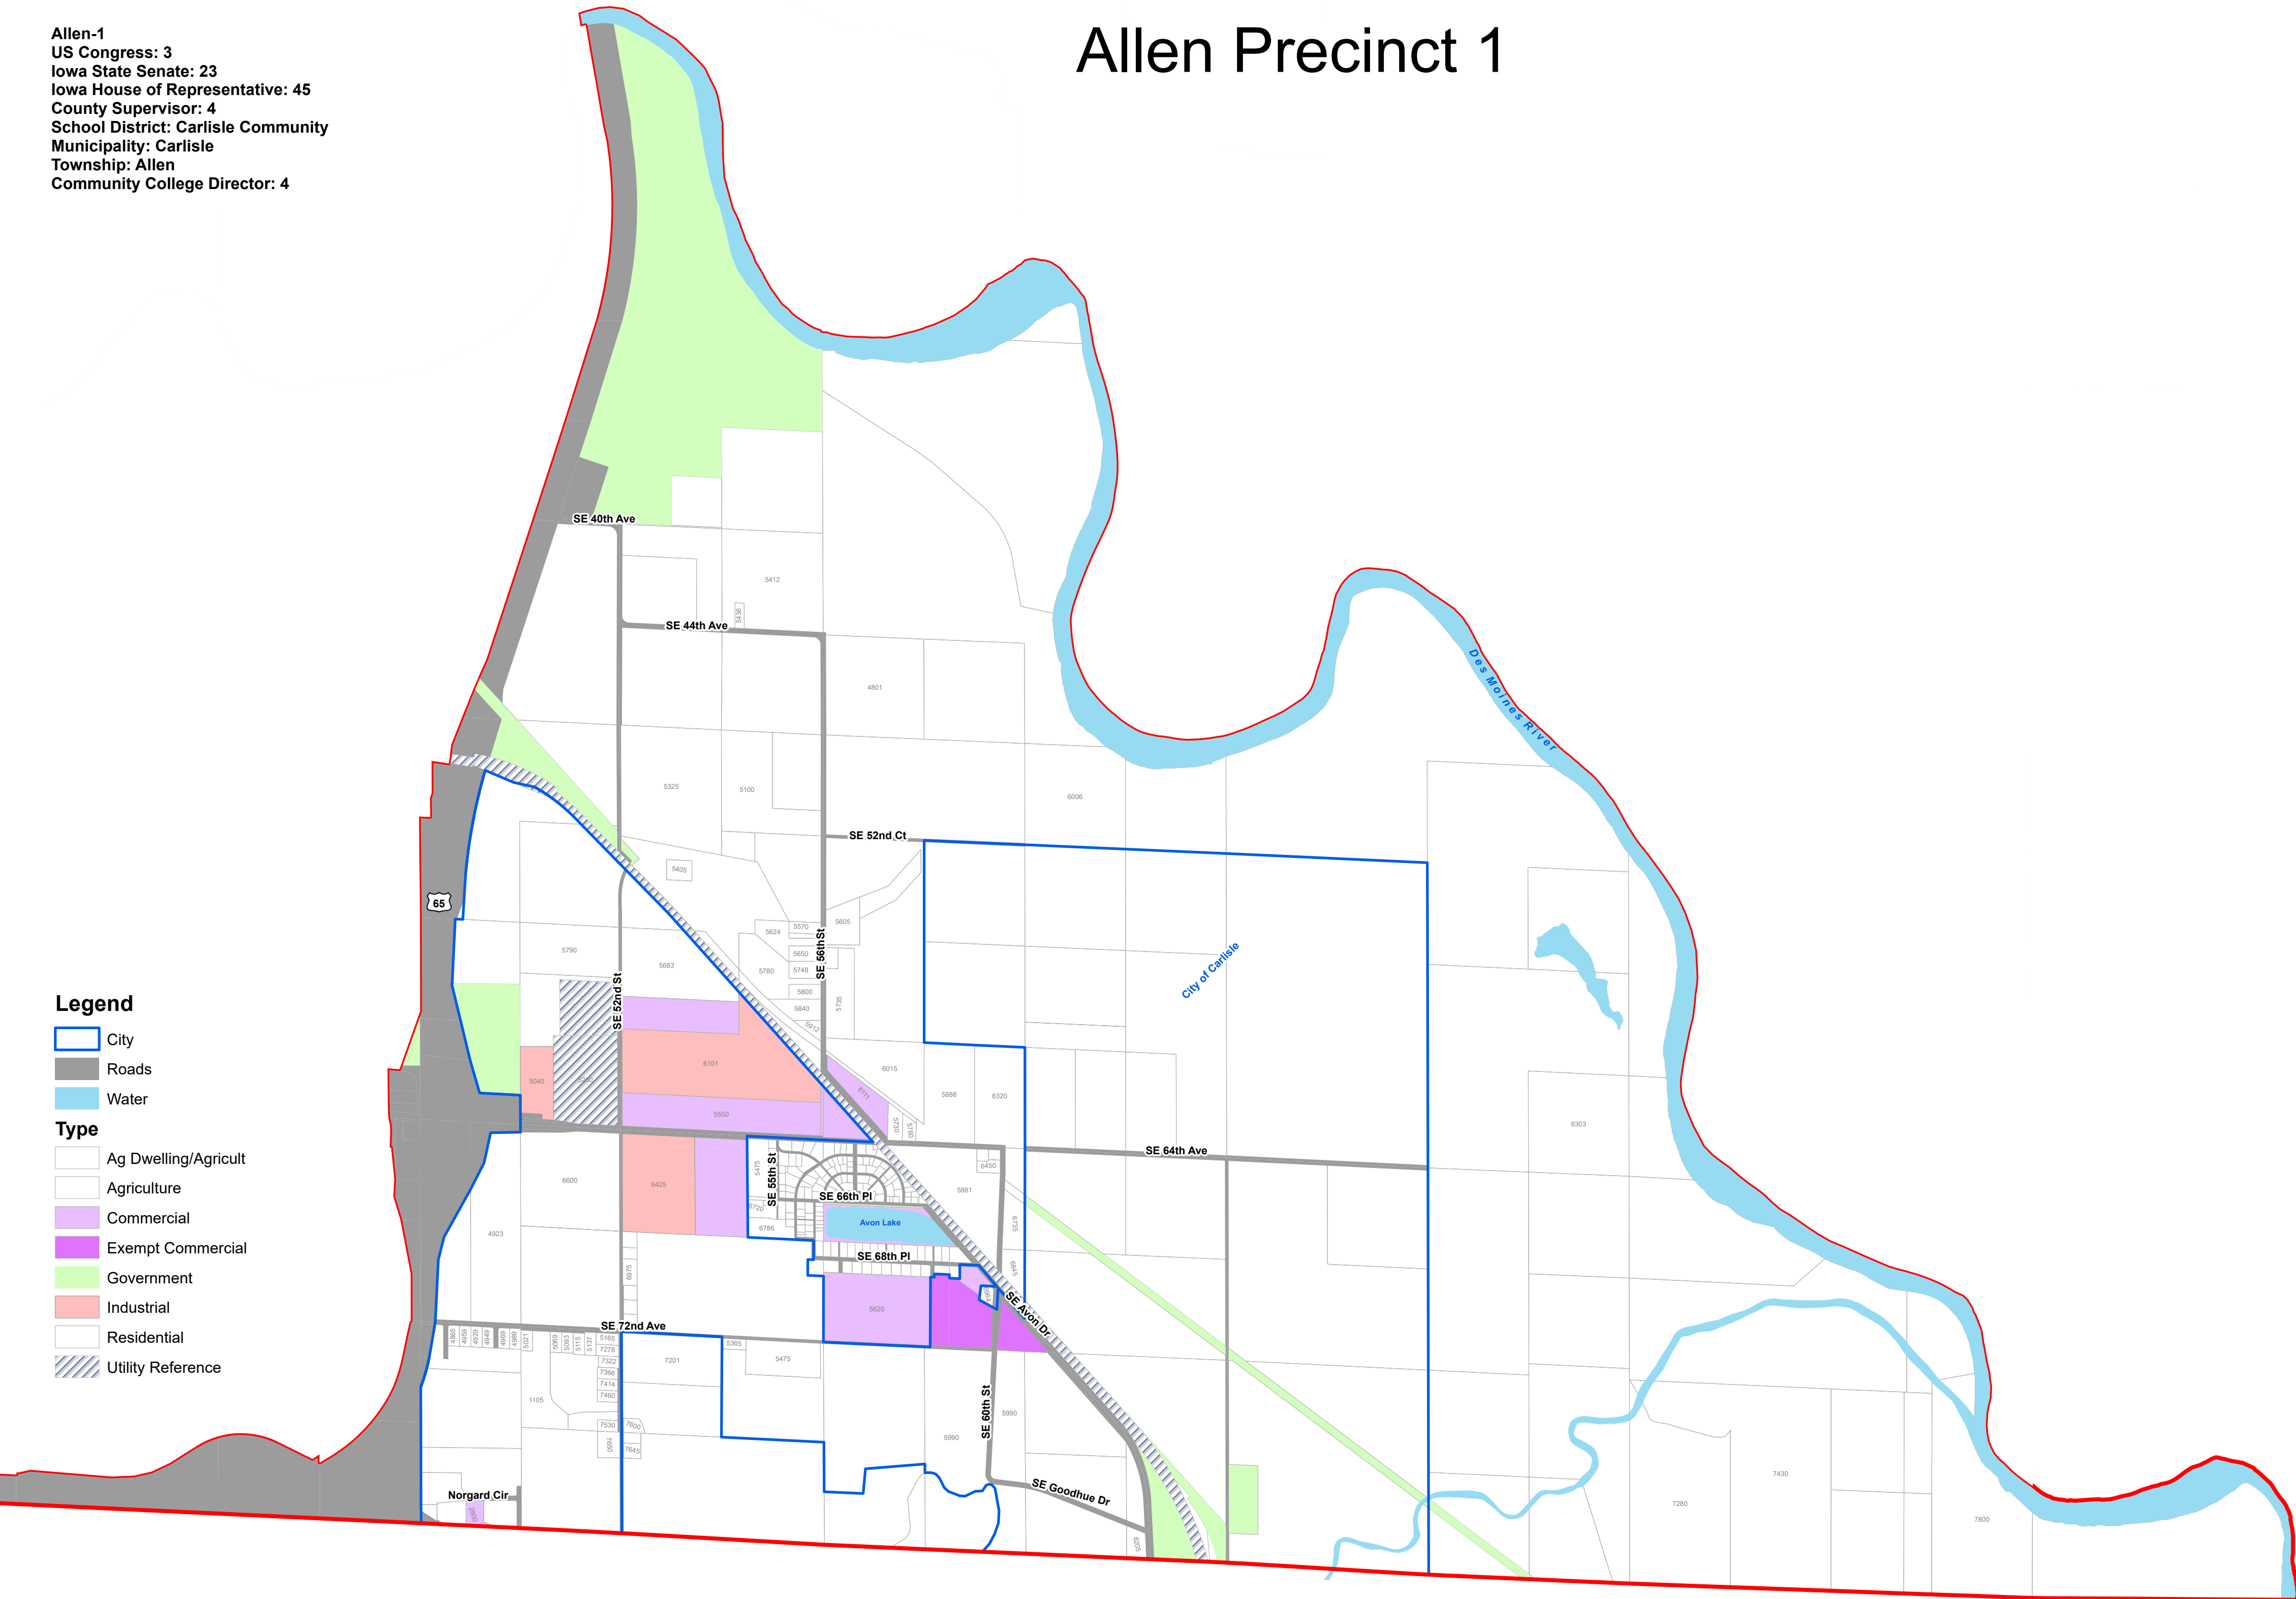

Allen Precinct 1

Allen-1
 US Congress: 3
 Iowa State Senate: 23
 Iowa House of Representative: 45
 County Supervisor: 4
 School District: Carlisle Community
 Municipality: Carlisle
 Township: Allen
 Community College Director: 4

Legend

- City
- Roads
- Water
- Type**
- Ag Dwelling/Agricult
- Agriculture
- Commercial
- Exempt Commercial
- Government
- Industrial
- Residential
- Utility Reference

This precinct is valid from 2022 through 2031. This PDF will not be updated.
 This map has been created as described in precinct legal description ordinances.
 Precinct level maps have not been printed and therefore are not available for purchase.
 Individuals may reproduce this map at their own expense without restrictions.
 Digital source files are not available from the Election Office.