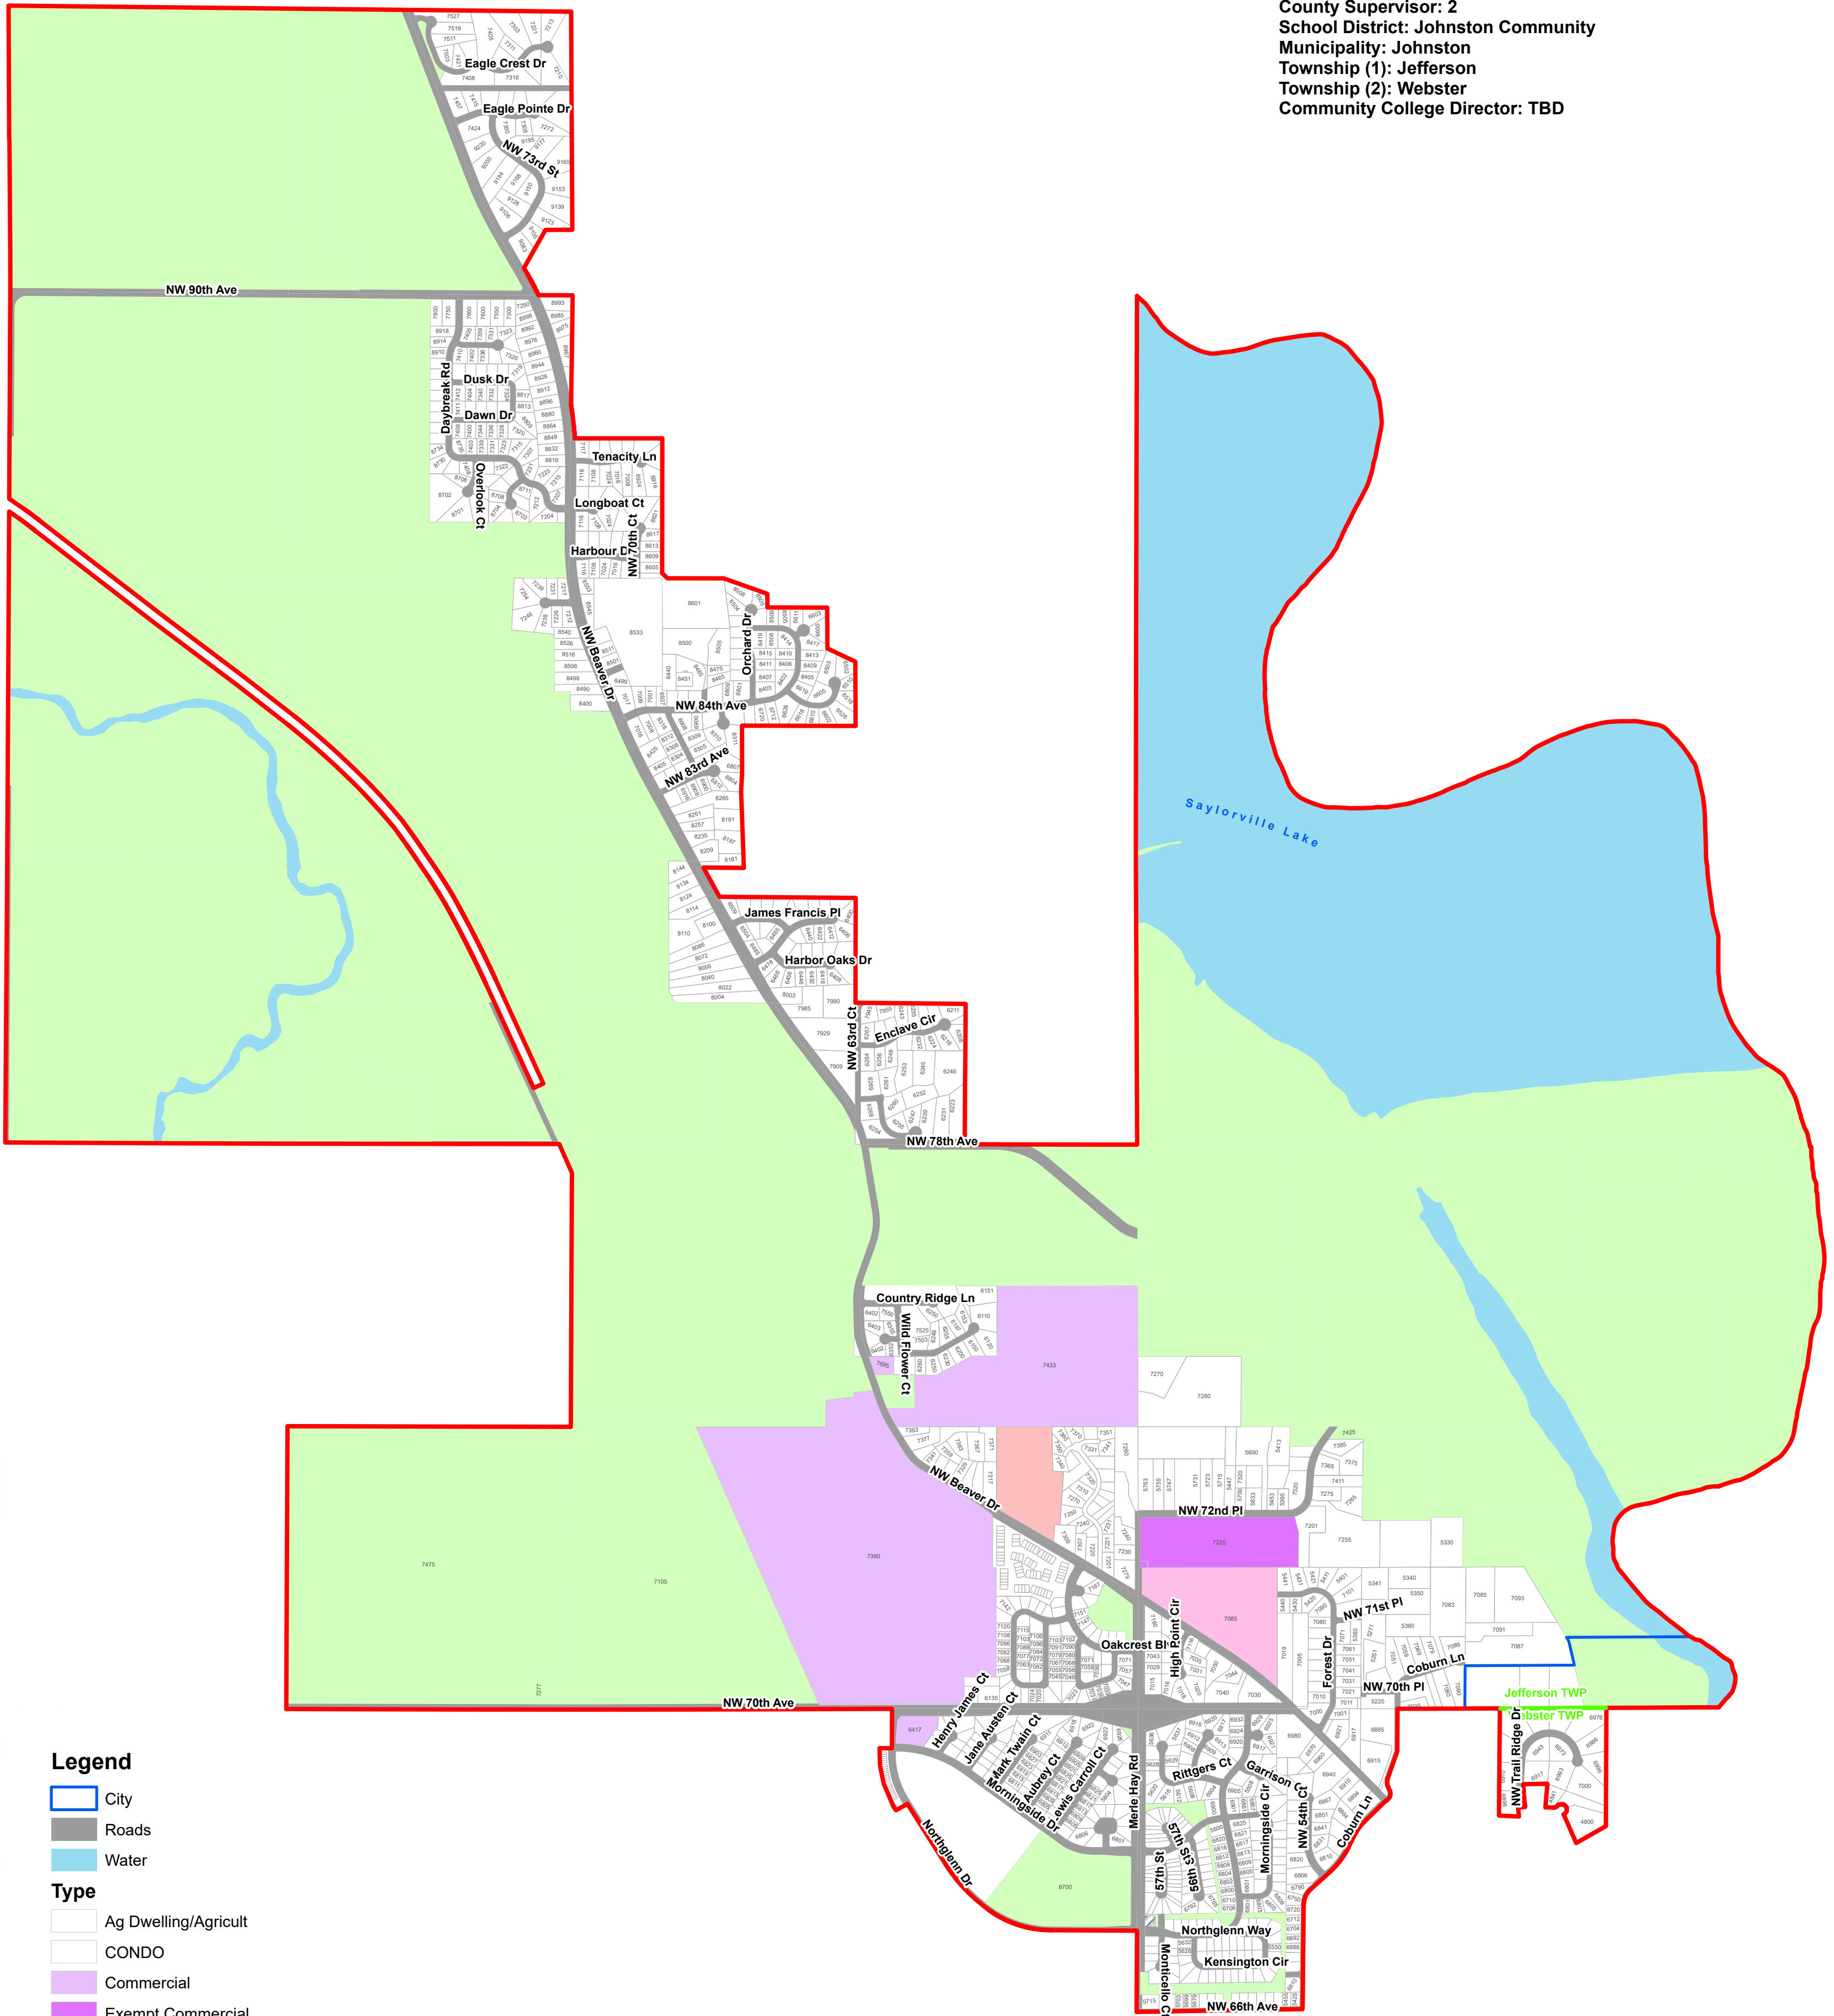

Johnston Precinct 6

Johnston 6
 US Congress: 3
 Iowa State Senate: 22
 Iowa House of Representative: 43
 County Supervisor: 2
 School District: Johnston Community
 Municipality: Johnston
 Township (1): Jefferson
 Township (2): Webster
 Community College Director: TBD

- Legend**
- City
 - Roads
 - Water
- Type**
- Ag Dwelling/Agricult
 - CONDO
 - Commercial
 - Exempt Commercial
 - Exempt Multi-Res
 - Exempt Residential
 - Government
 - Industrial
 - Residential
 - Utility Reference

This precinct is valid from 2022 through 2031. This PDF will not be updated. This map has been created as described in precinct legal description ordinances. Precinct level maps have not been printed and therefore are not available for purchase. Individuals may reproduce this map at their own expense without restrictions. Digital source files are not available from the Election Office.