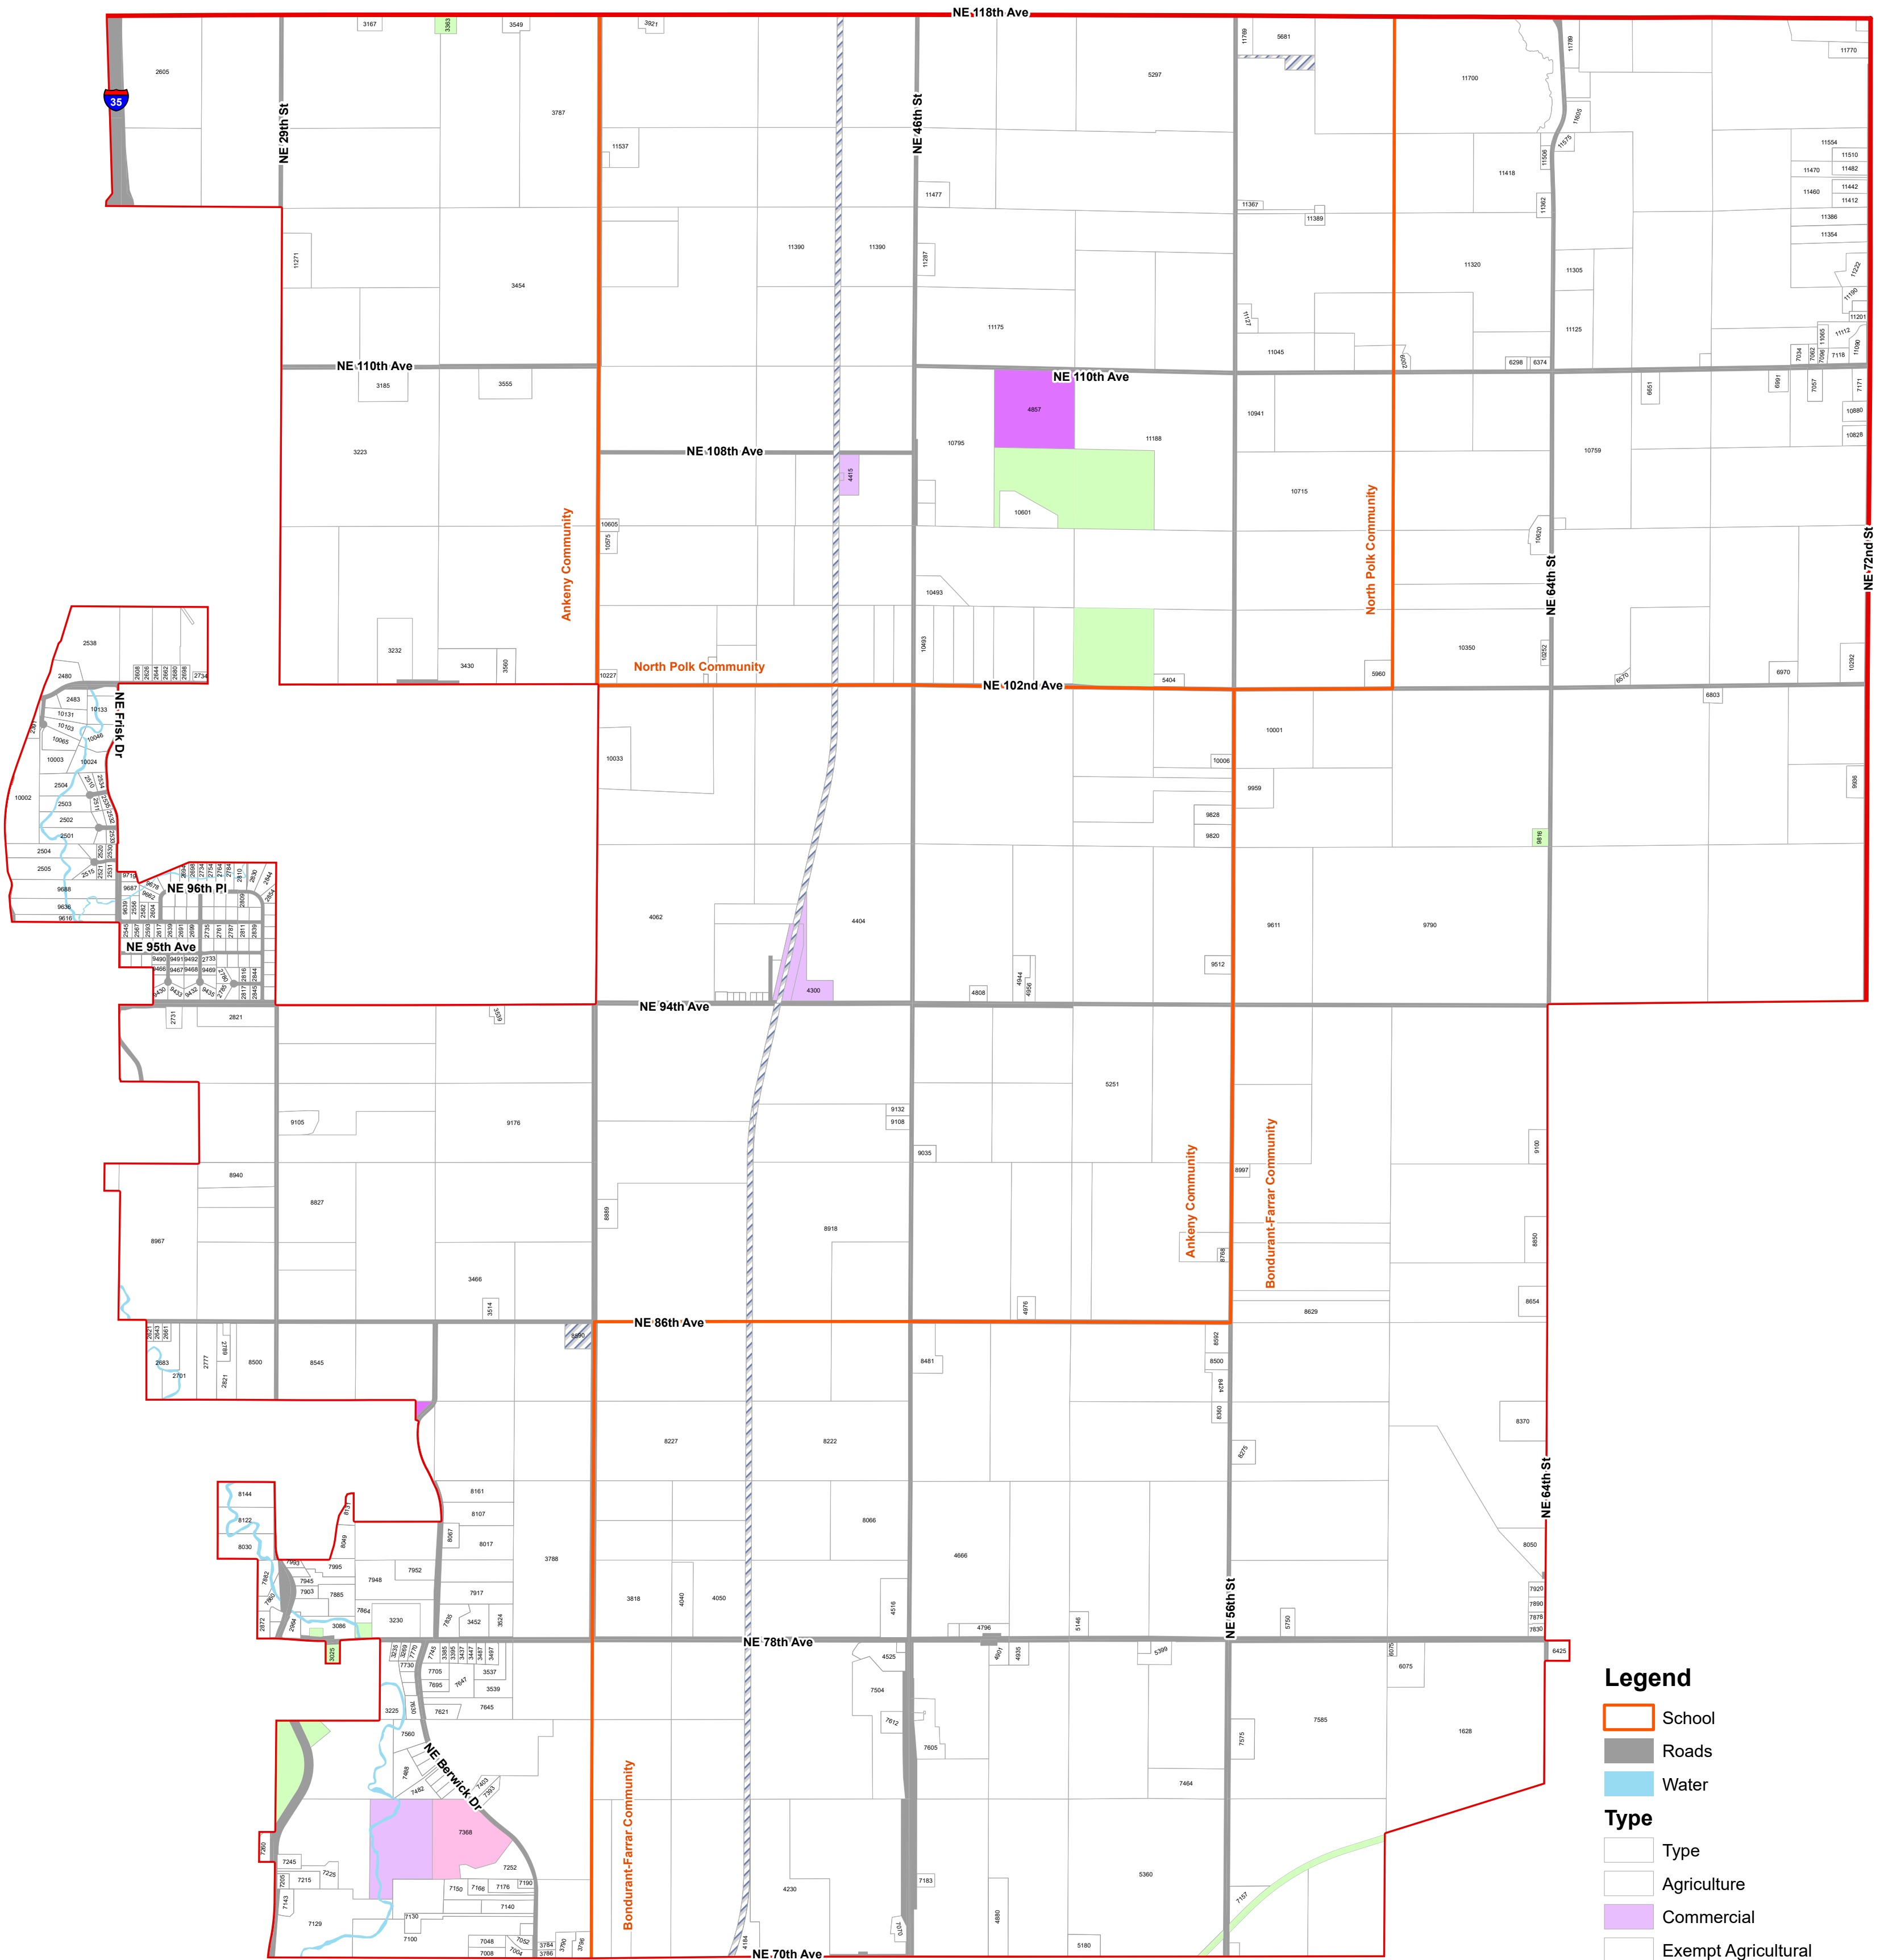

Douglas Precinct 1

Douglas-1
 US Congress: 3
 Iowa State Senate: 23
 Iowa House of Representative: 45
 County Supervisor: 2
 School District (1): North Polk Community
 School District (2): Ankeny Community
 School District (3): Bondurant-Farrar Community
 Township: Douglas
 Community College Director: 6

- Legend**
- School
 - Roads
 - Water
- Type**
- Type
 - Agriculture
 - Commercial
 - Exempt Agricultural
 - Exempt Commercial
 - Government
 - Multi-Residential
 - Residential
 - Utility Reference

This precinct is valid from 2022 through 2031. This PDF will not be updated.
 This map has been created as described in precinct legal description ordinances.
 Precinct level maps have not been printed and therefore are not available for purchase.
 Individuals may reproduce this map at their own expense without restrictions.
 Digital source files are not available from the Election Office.

Date of publication: February 2022

0

1.5

3
Miles