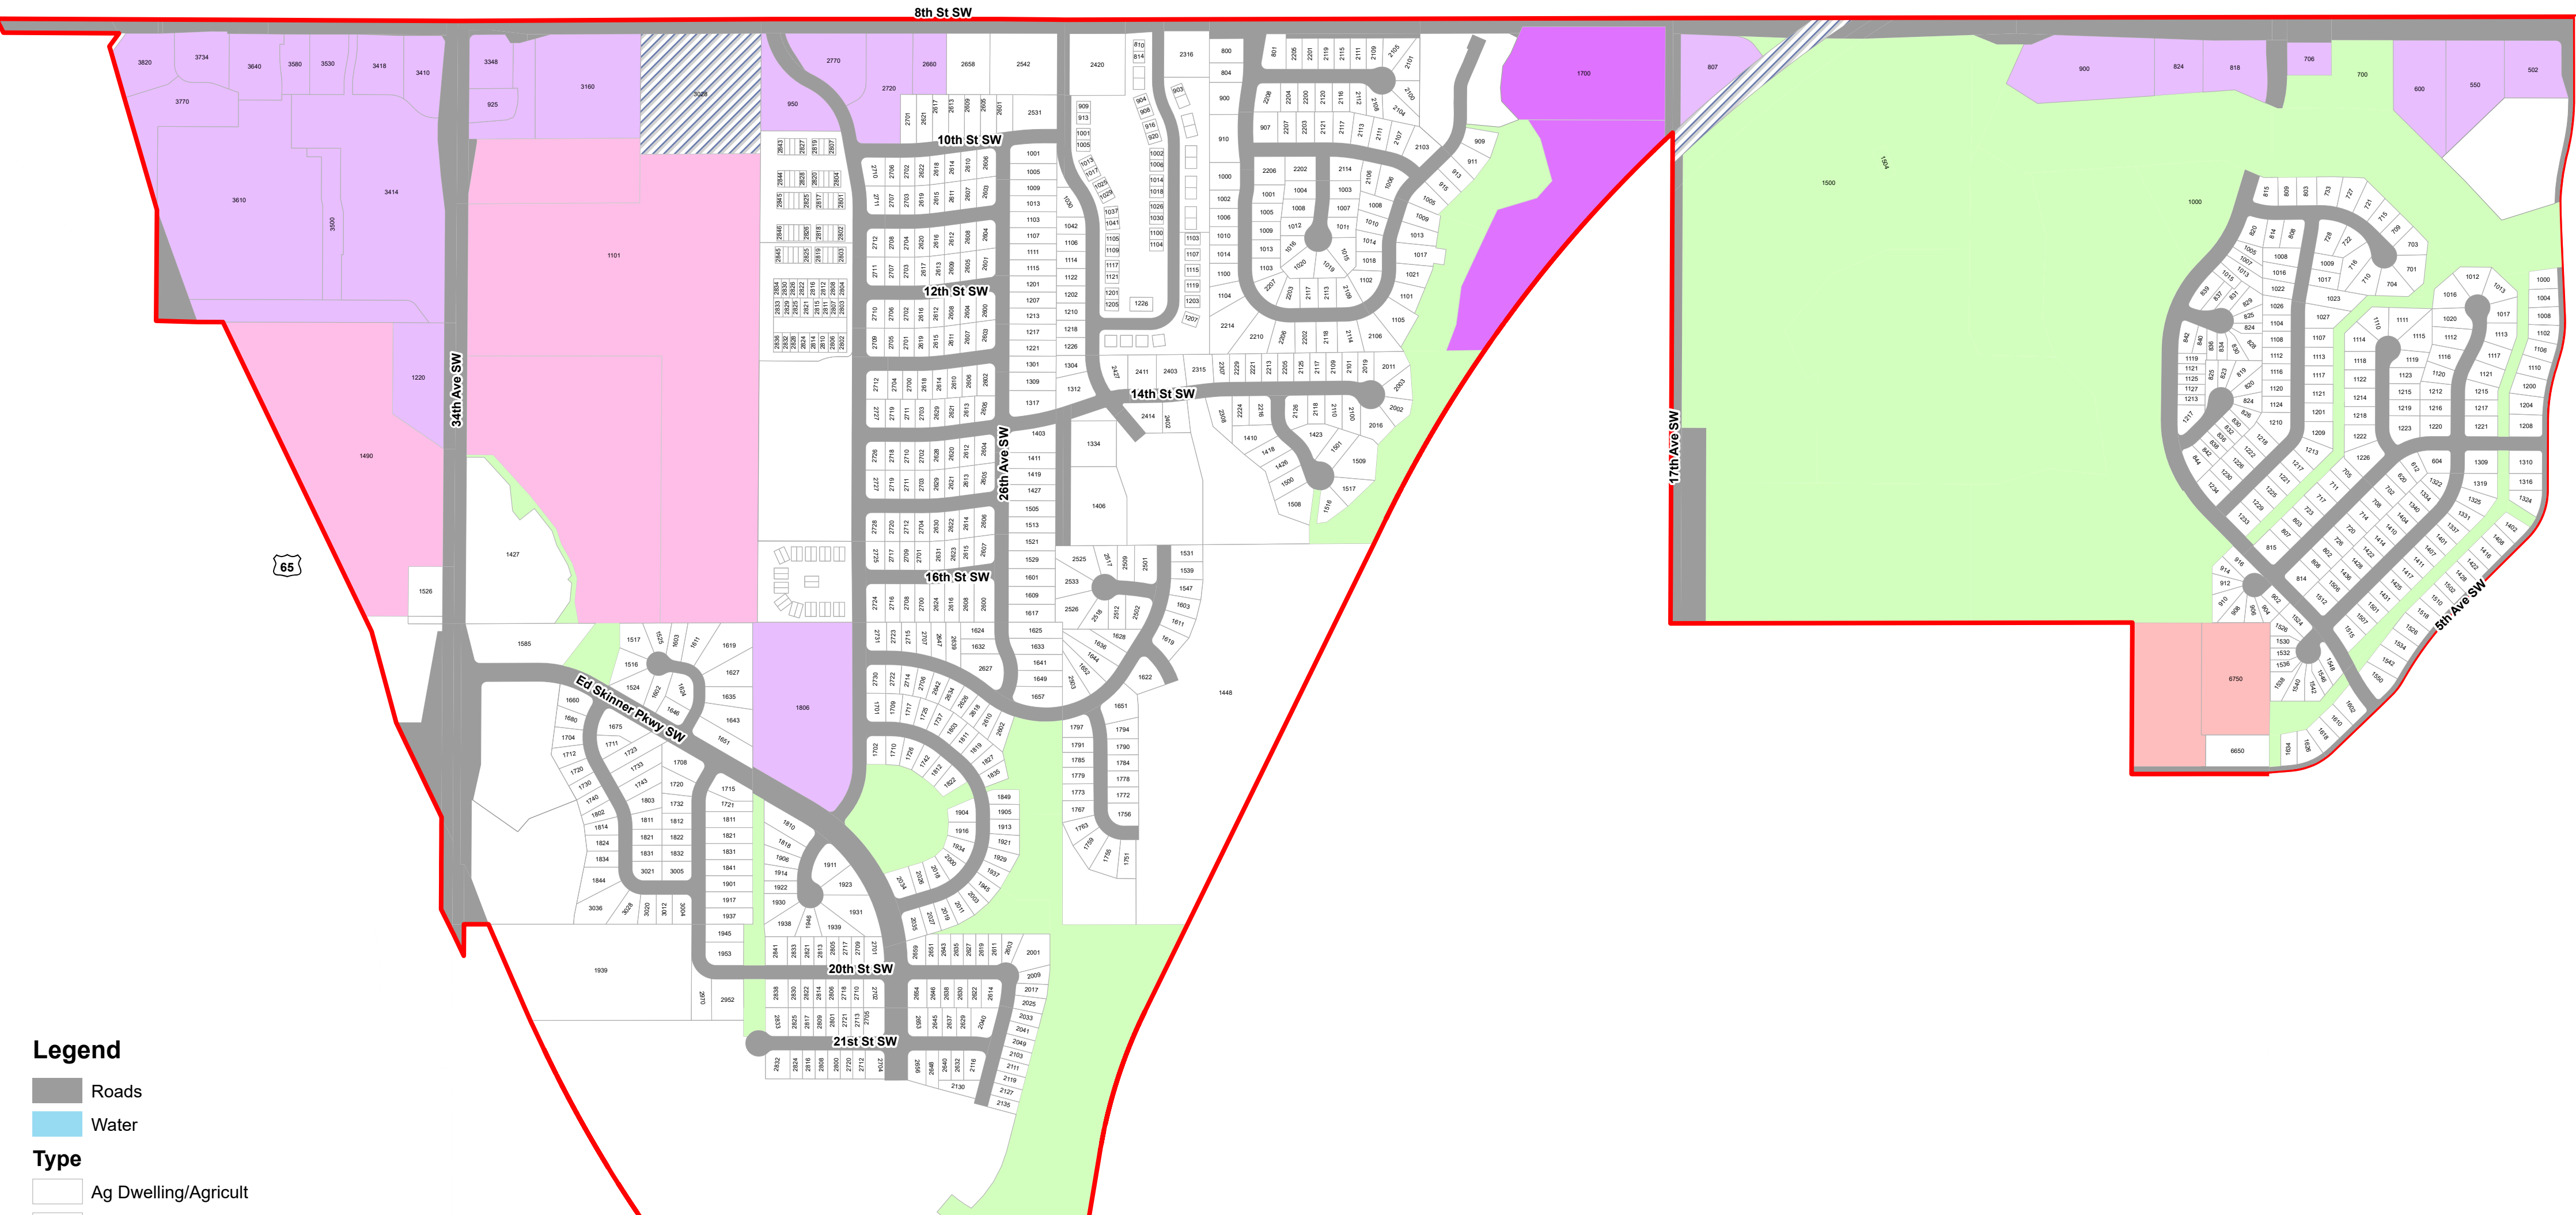

Altoona Precinct 4

Altoona-4
 US Congress: 3
 Iowa State Senate: 20
 Iowa House of Representative: 40
 County Supervisor: 3
 School District: Southeast Polk Community
 Municipality: Altoona
 Community College Director: TBD

Legend

- Roads
- Water

Type

- Ag Dwelling/Agricult
- Agriculture
- CONDO
- Commercial
- Commercial/Multi-Res
- Exempt Commercial
- Government
- Industrial
- Multi-Residential
- Residential
- Utility Reference

This precinct is valid from 2022 through 2031. This PDF will not be updated.
 This map has been created as described in precinct legal description ordinances.
 Precinct level maps have not been printed and therefore are not available for purchase.
 Individuals may reproduce this map at their own expense without restrictions.
 Digital source files are not available from the Election Office.