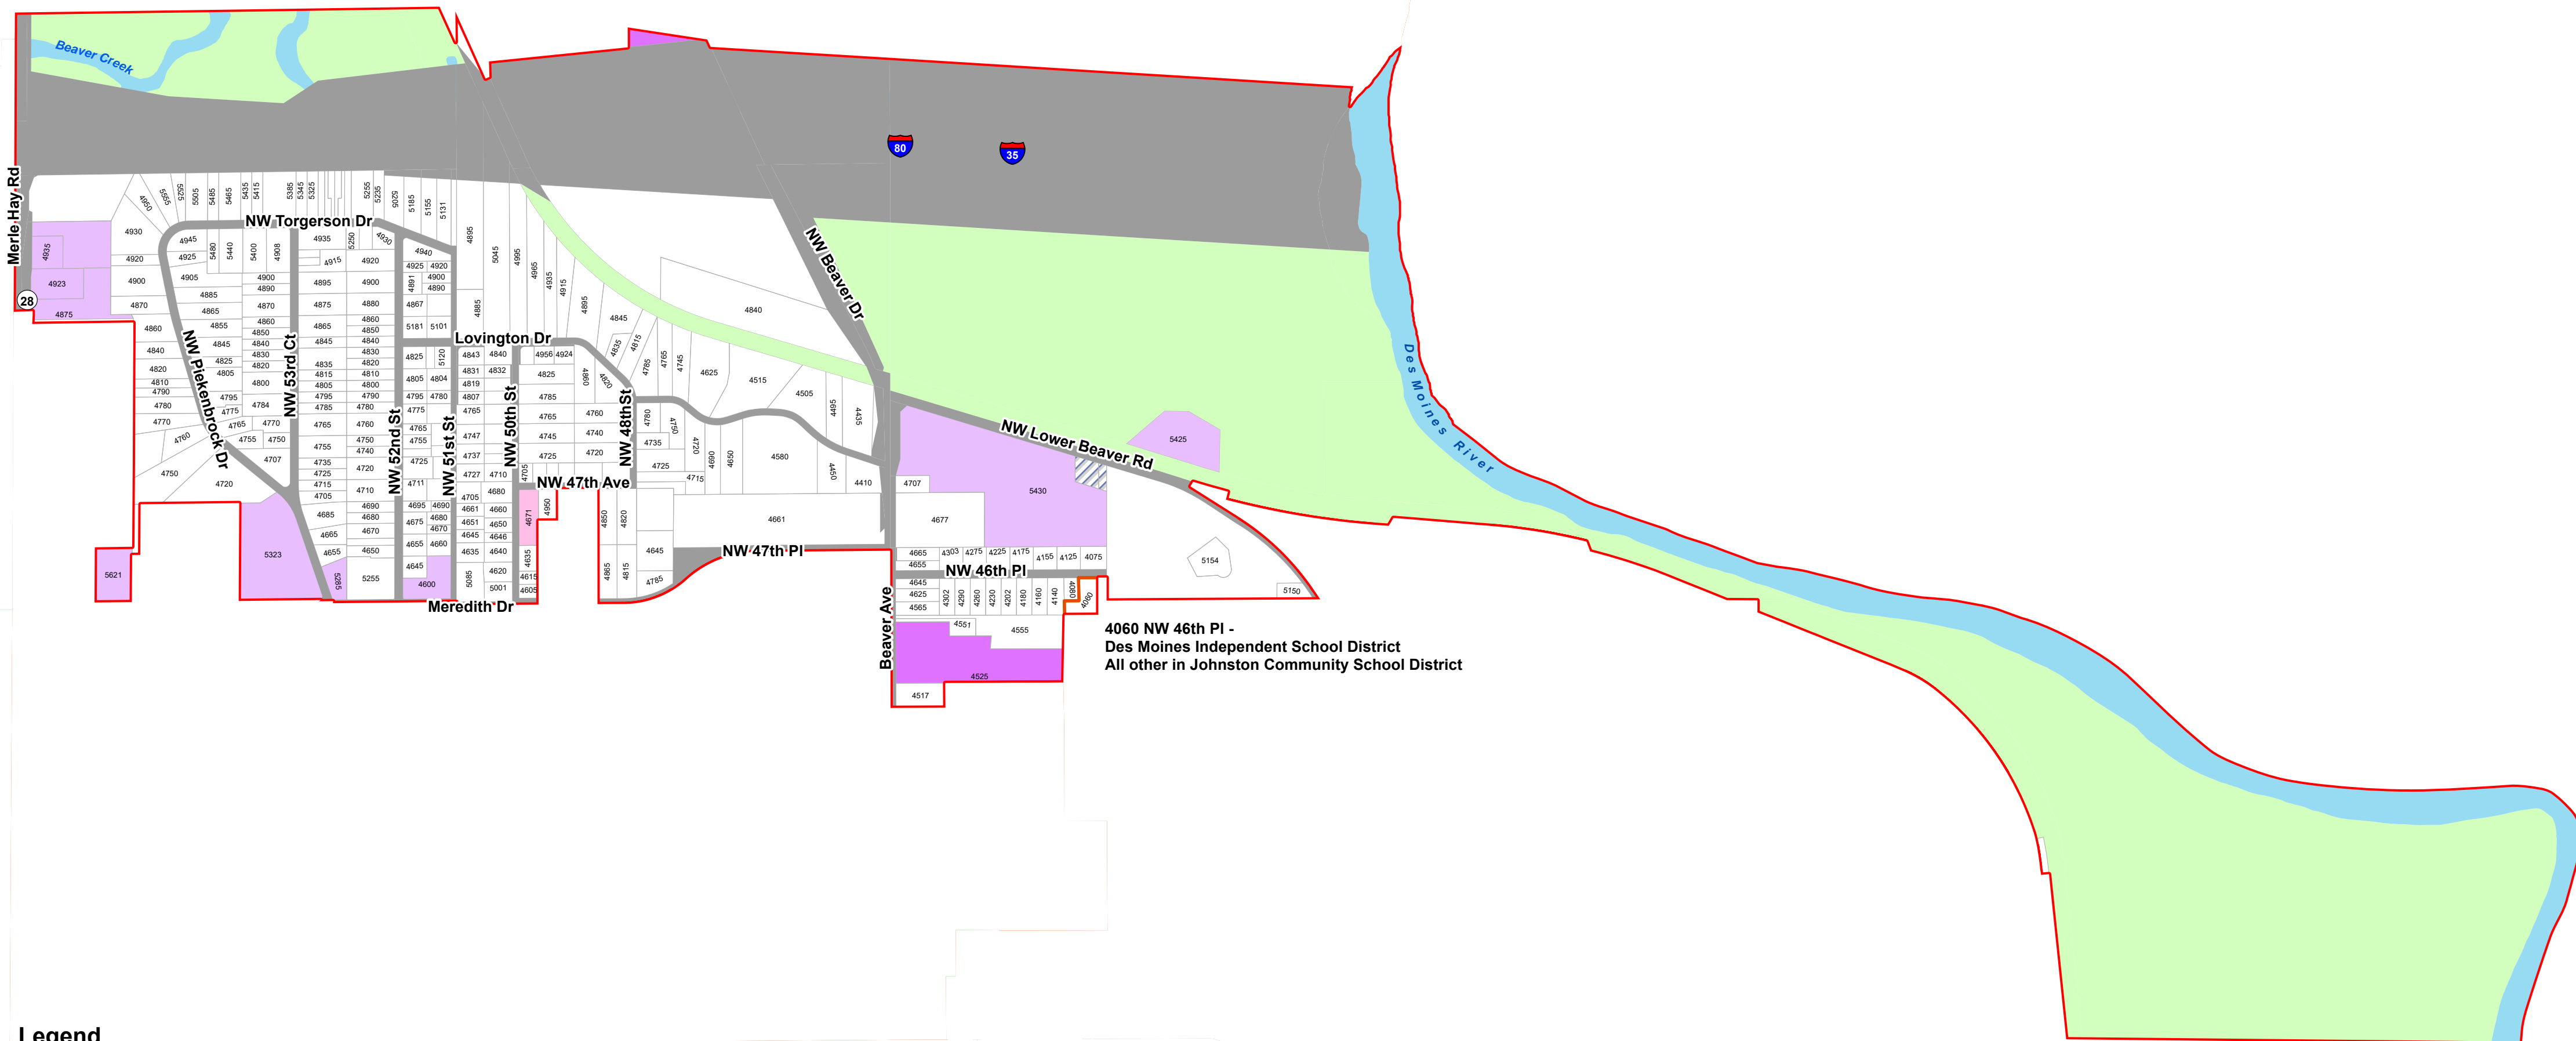

Webster Precinct 1

Webster-1
Iowa State Senate: 22
Iowa House of Representative: 44
County Supervisor: 5
School District (1): Johnston Community
School District (2): Des Moines Independent - Director:
TBD Township: Webster
Community College Director: TBD

Legend

- School District
- Roads
- Water
- Type**
- Agriculture
- CONDO
- Commercial
- Commercial/Multi-Res
- Exempt Commercial
- Exempt Residential
- Government
- Multi-Residential
- Residential
- Utility Reference

This precinct is valid from 2022 through 2031. This PDF will not be updated.
 This map has been created as described in precinct legal description ordinances.
 Precinct level maps have not been printed and therefore are not available for purchase.
 Individuals may reproduce this map at their own expense without restrictions.
 Digital source files are not available from the Election Office.