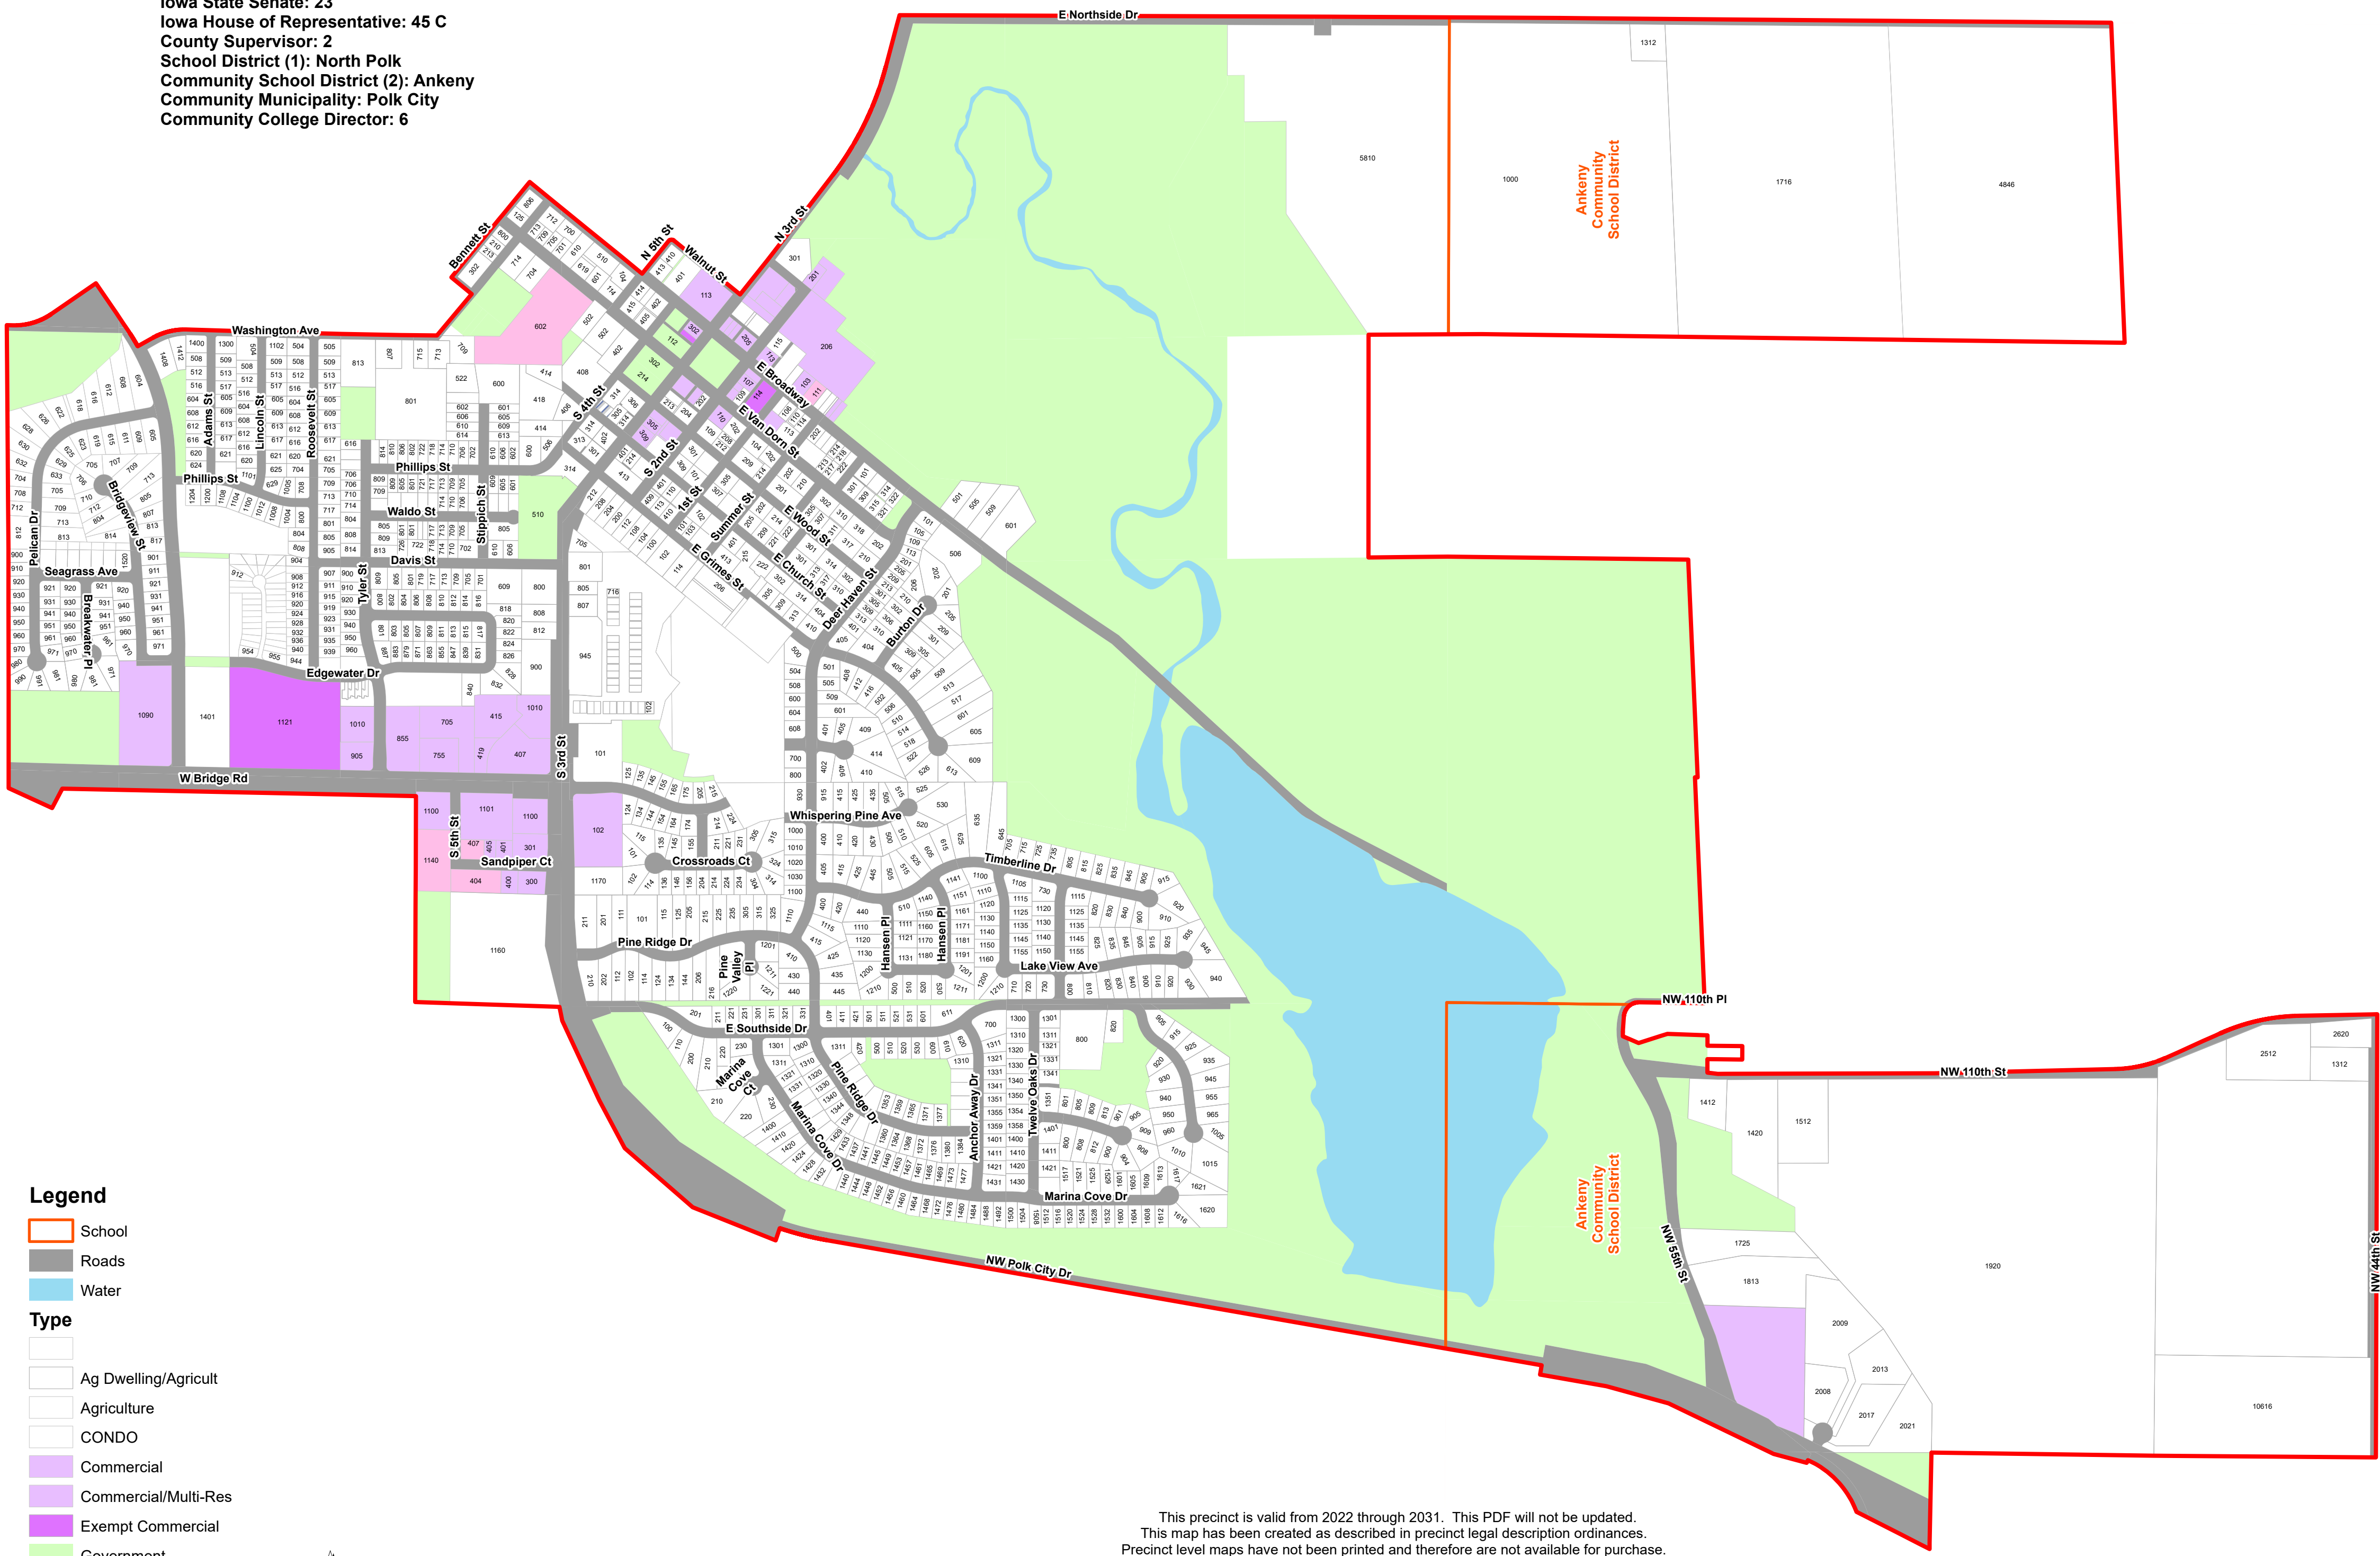

Polk City Precinct 1

Polk City 1
 US Congress: 3
 Iowa State Senate: 23
 Iowa House of Representative: 45 C
 County Supervisor: 2
 School District (1): North Polk
 Community School District (2): Ankeny
 Community Municipality: Polk City
 Community College Director: 6

- Legend**
- School
 - Roads
 - Water
- Type**
- Ag Dwelling/Agricult
 - Agriculture
 - CONDO
 - Commercial
 - Commercial/Multi-Res
 - Exempt Commercial
 - Government
 - Multi-Residential
 - Residential
 - Utility Reference

This precinct is valid from 2022 through 2031. This PDF will not be updated.
 This map has been created as described in precinct legal description ordinances.
 Precinct level maps have not been printed and therefore are not available for purchase.
 Individuals may reproduce this map at their own expense without restrictions.
 Digital source files are not available from the Election Office.