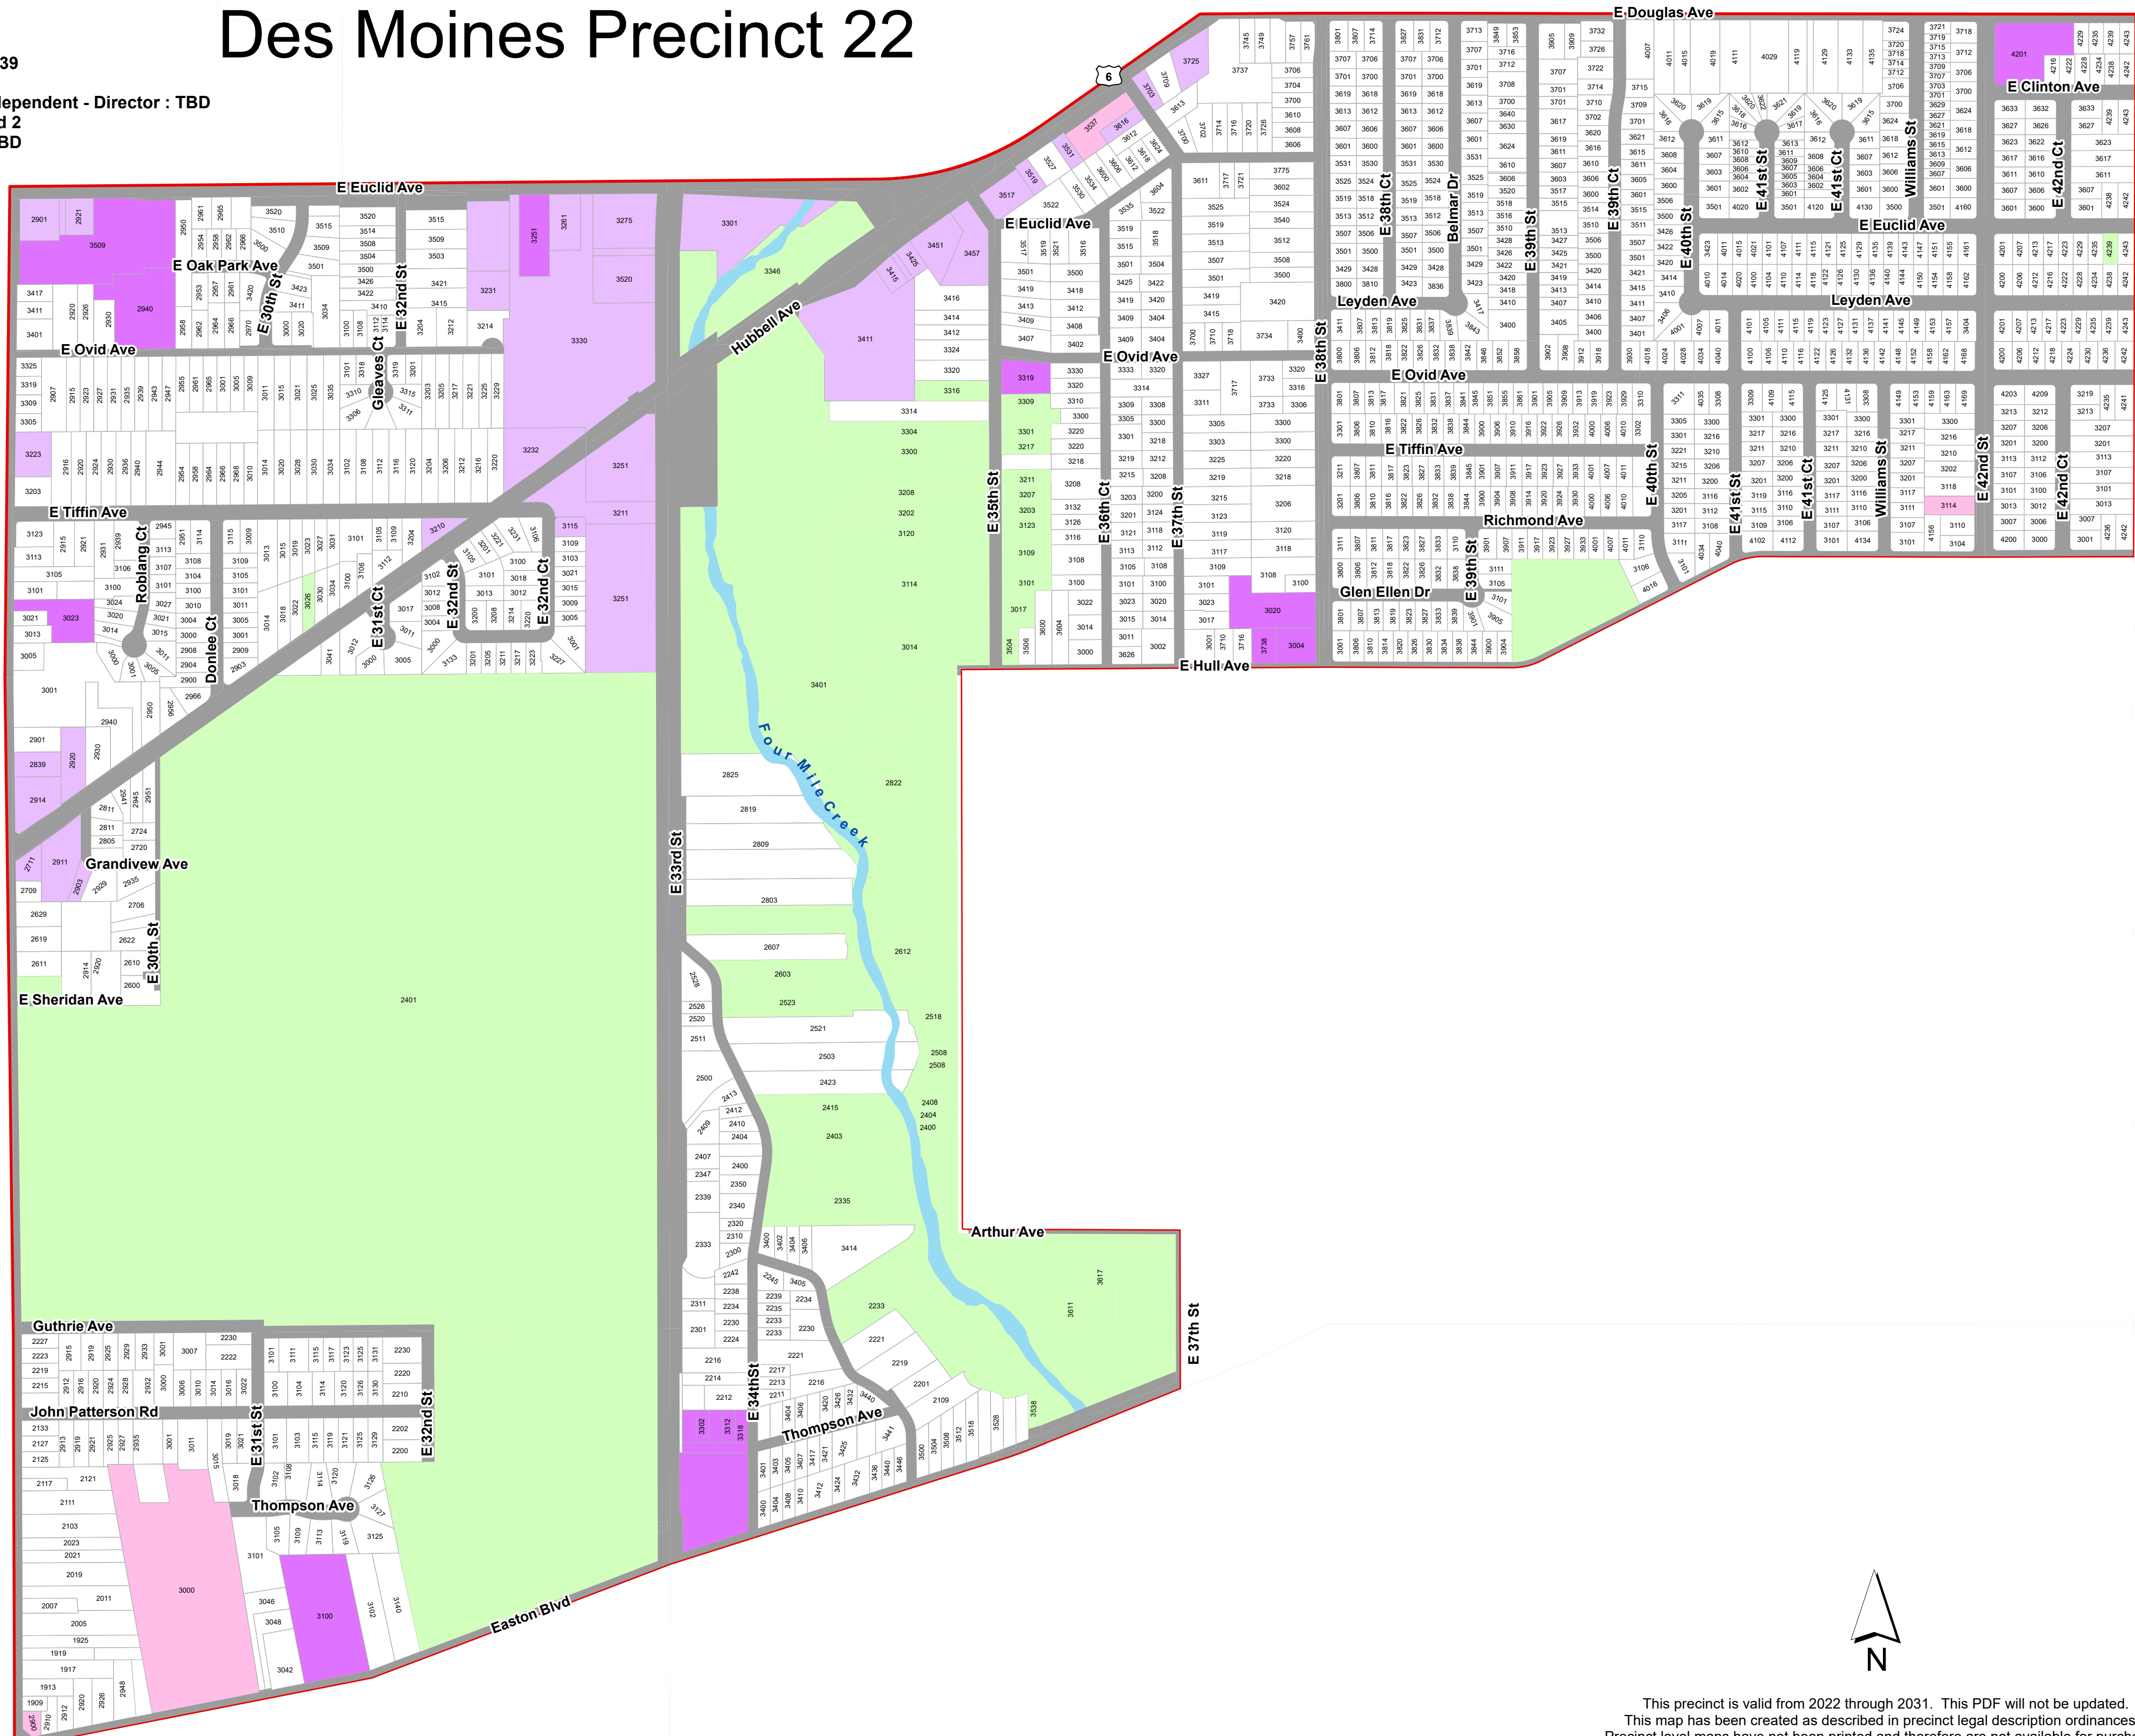

Des Moines Precinct 22
 US Congress: 3
 Iowa State Senate: 20
 Iowa House of Representative: 39
 County Supervisor: 4
 School District: Des Moines Independent - Director : TBD
 Municipality: Des Moines - Ward 2
 Community College Director: TBD

Des Moines Precinct 22

- Legend**
- Roads
 - Water
- Type**
- Commercial
 - Exempt Commercial
 - Exempt Multi-Res
 - Exempt Residential
 - Government
 - Multi-Residential
 - Residential

This precinct is valid from 2022 through 2031. This PDF will not be updated.
 This map has been created as described in precinct legal description ordinances.
 Precinct level maps have not been printed and therefore are not available for purchase.
 Individuals may reproduce this map at their own expense without restrictions.
 Digital source files are not available from the Election Office.