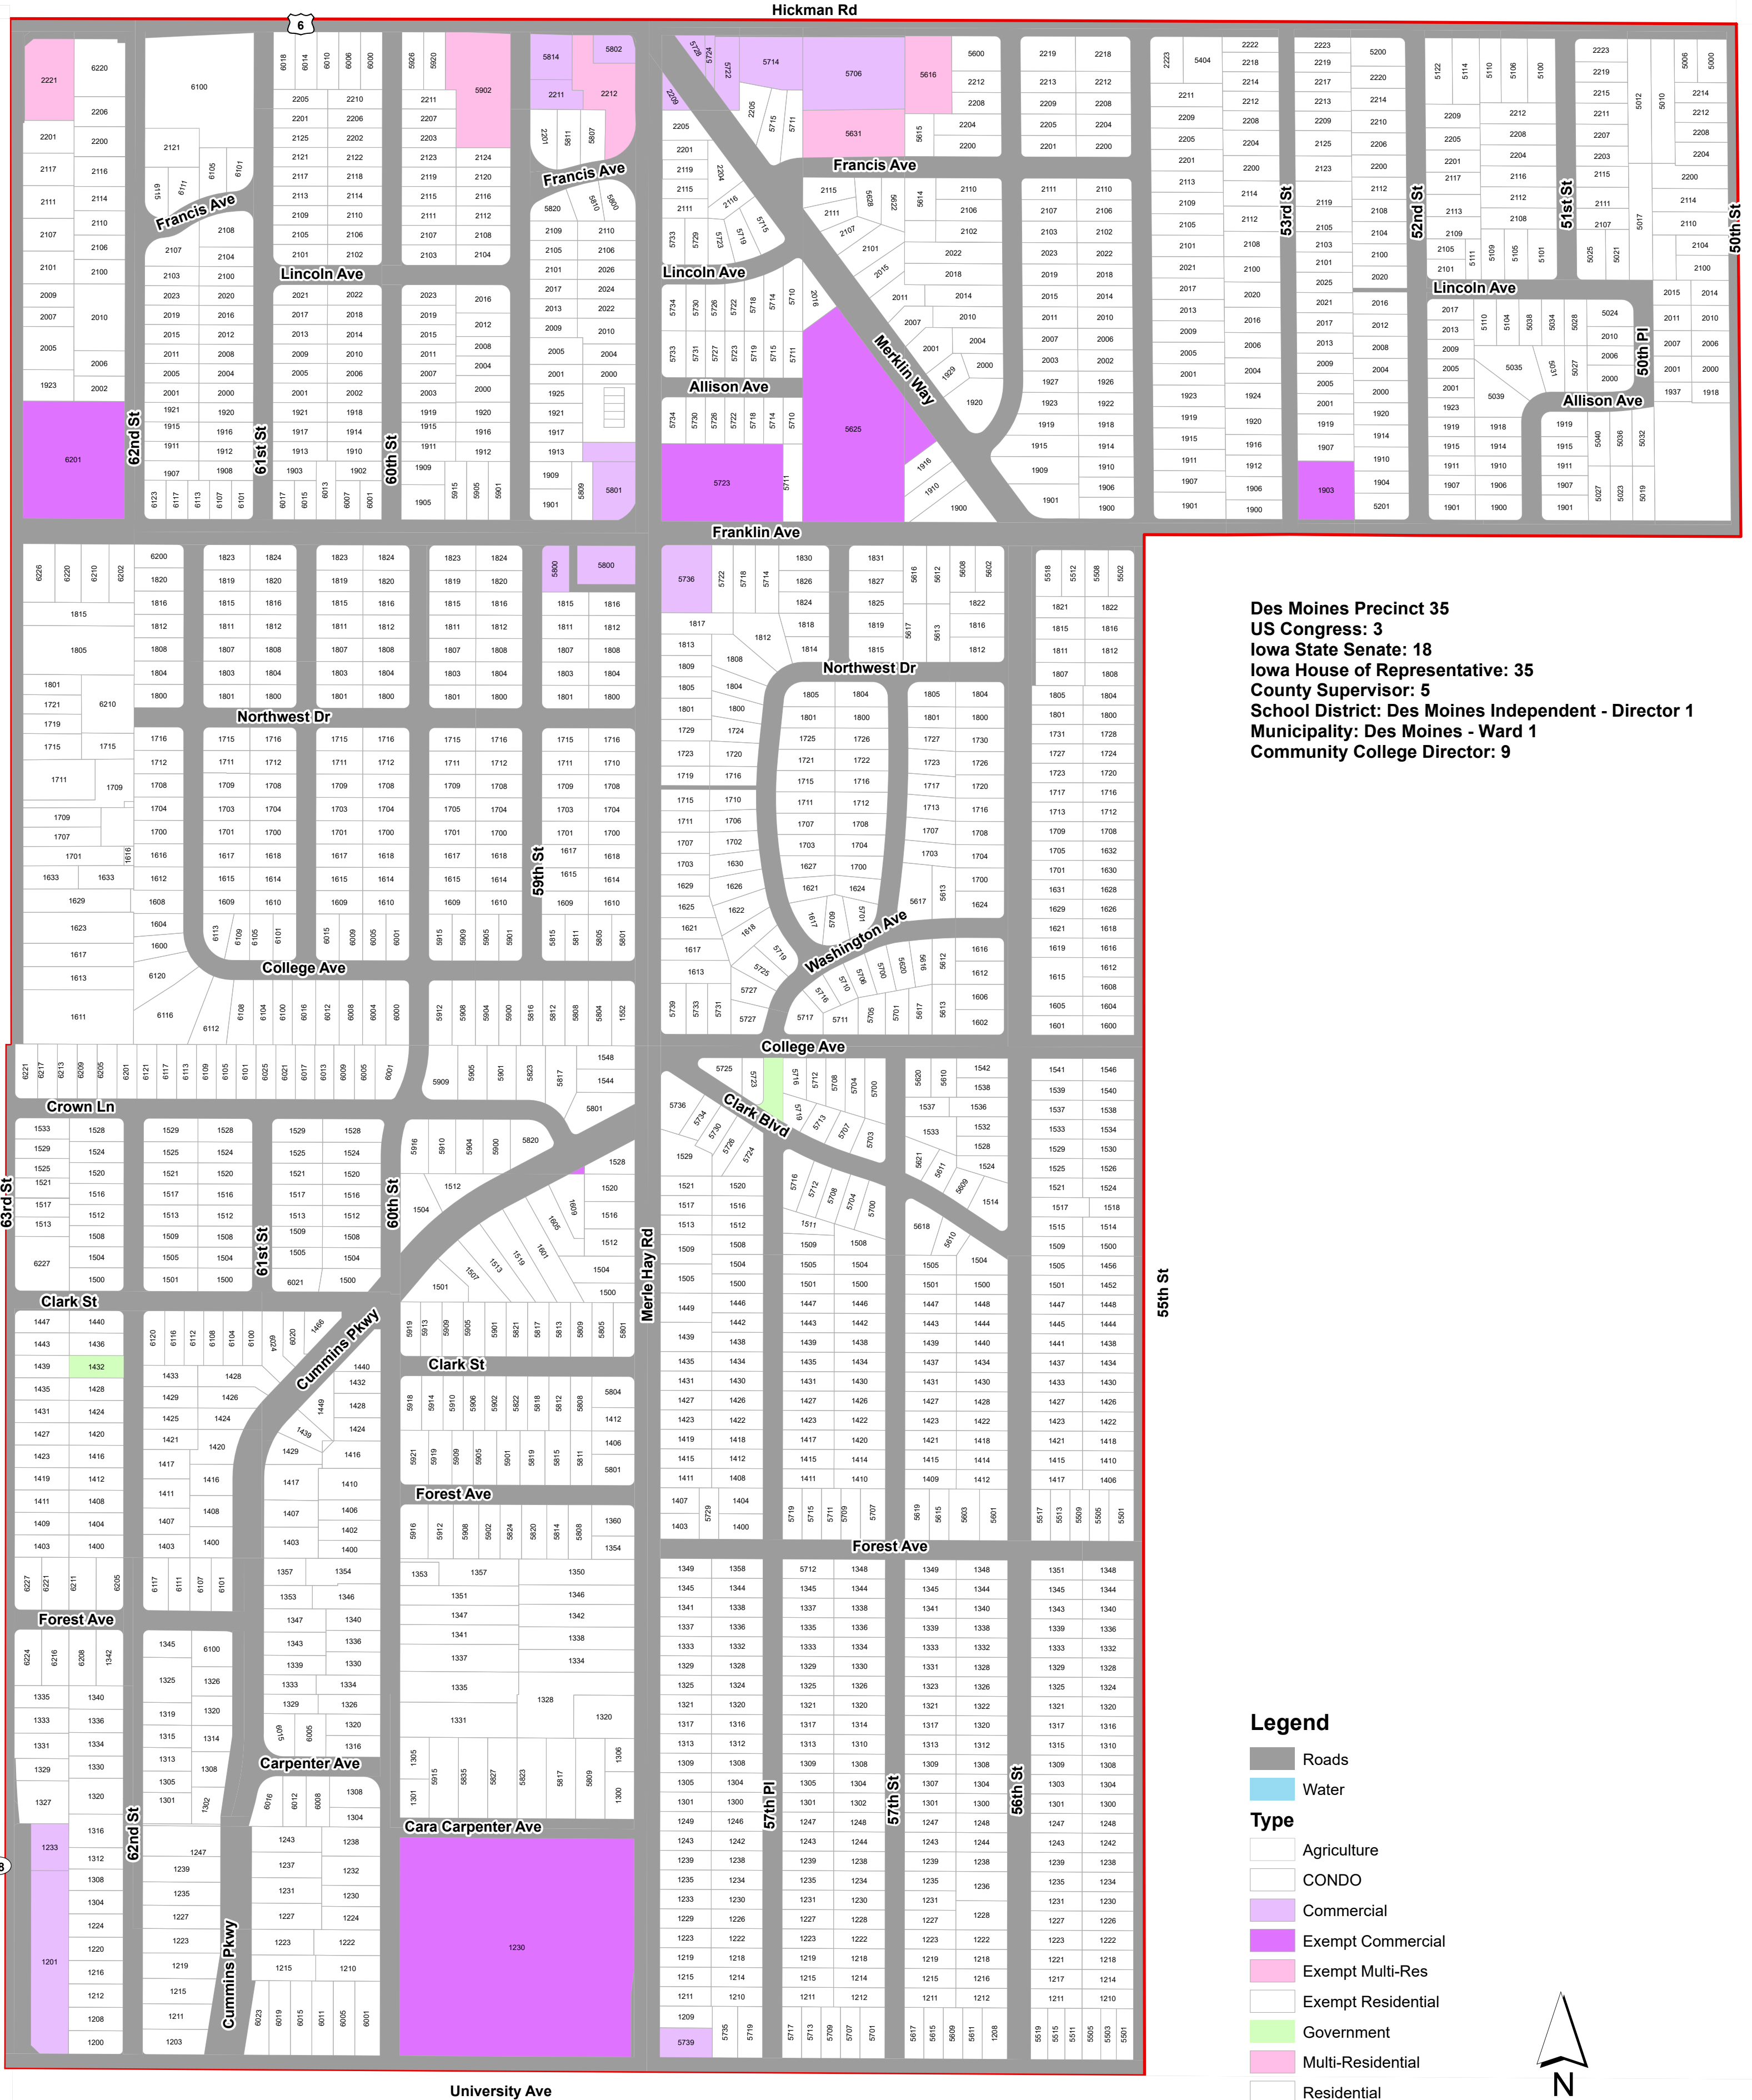

# Des Moines Precinct 35

**Des Moines Precinct 35**  
**US Congress: 3**  
**Iowa State Senate: 18**  
**Iowa House of Representative: 35**  
**County Supervisor: 5**  
**School District: Des Moines Independent - Director 1**  
**Municipality: Des Moines - Ward 1**  
**Community College Director: 9**

## Legend

- Roads
- Water

## Type

- Agriculture
- CONDO
- Commercial
- Exempt Commercial
- Exempt Multi-Res
- Exempt Residential
- Government
- Multi-Residential
- Residential

0 0.25 0.5 Miles

This precinct is valid from 2022 through 2031. This PDF will not be updated.  
 This map has been created as described in precinct legal description ordinances.  
 Precinct level maps have not been printed and therefore are not available for purchase.  
 Individuals may reproduce this map at their own expense without restrictions.  
 Digital source files are not available from the Election Office.