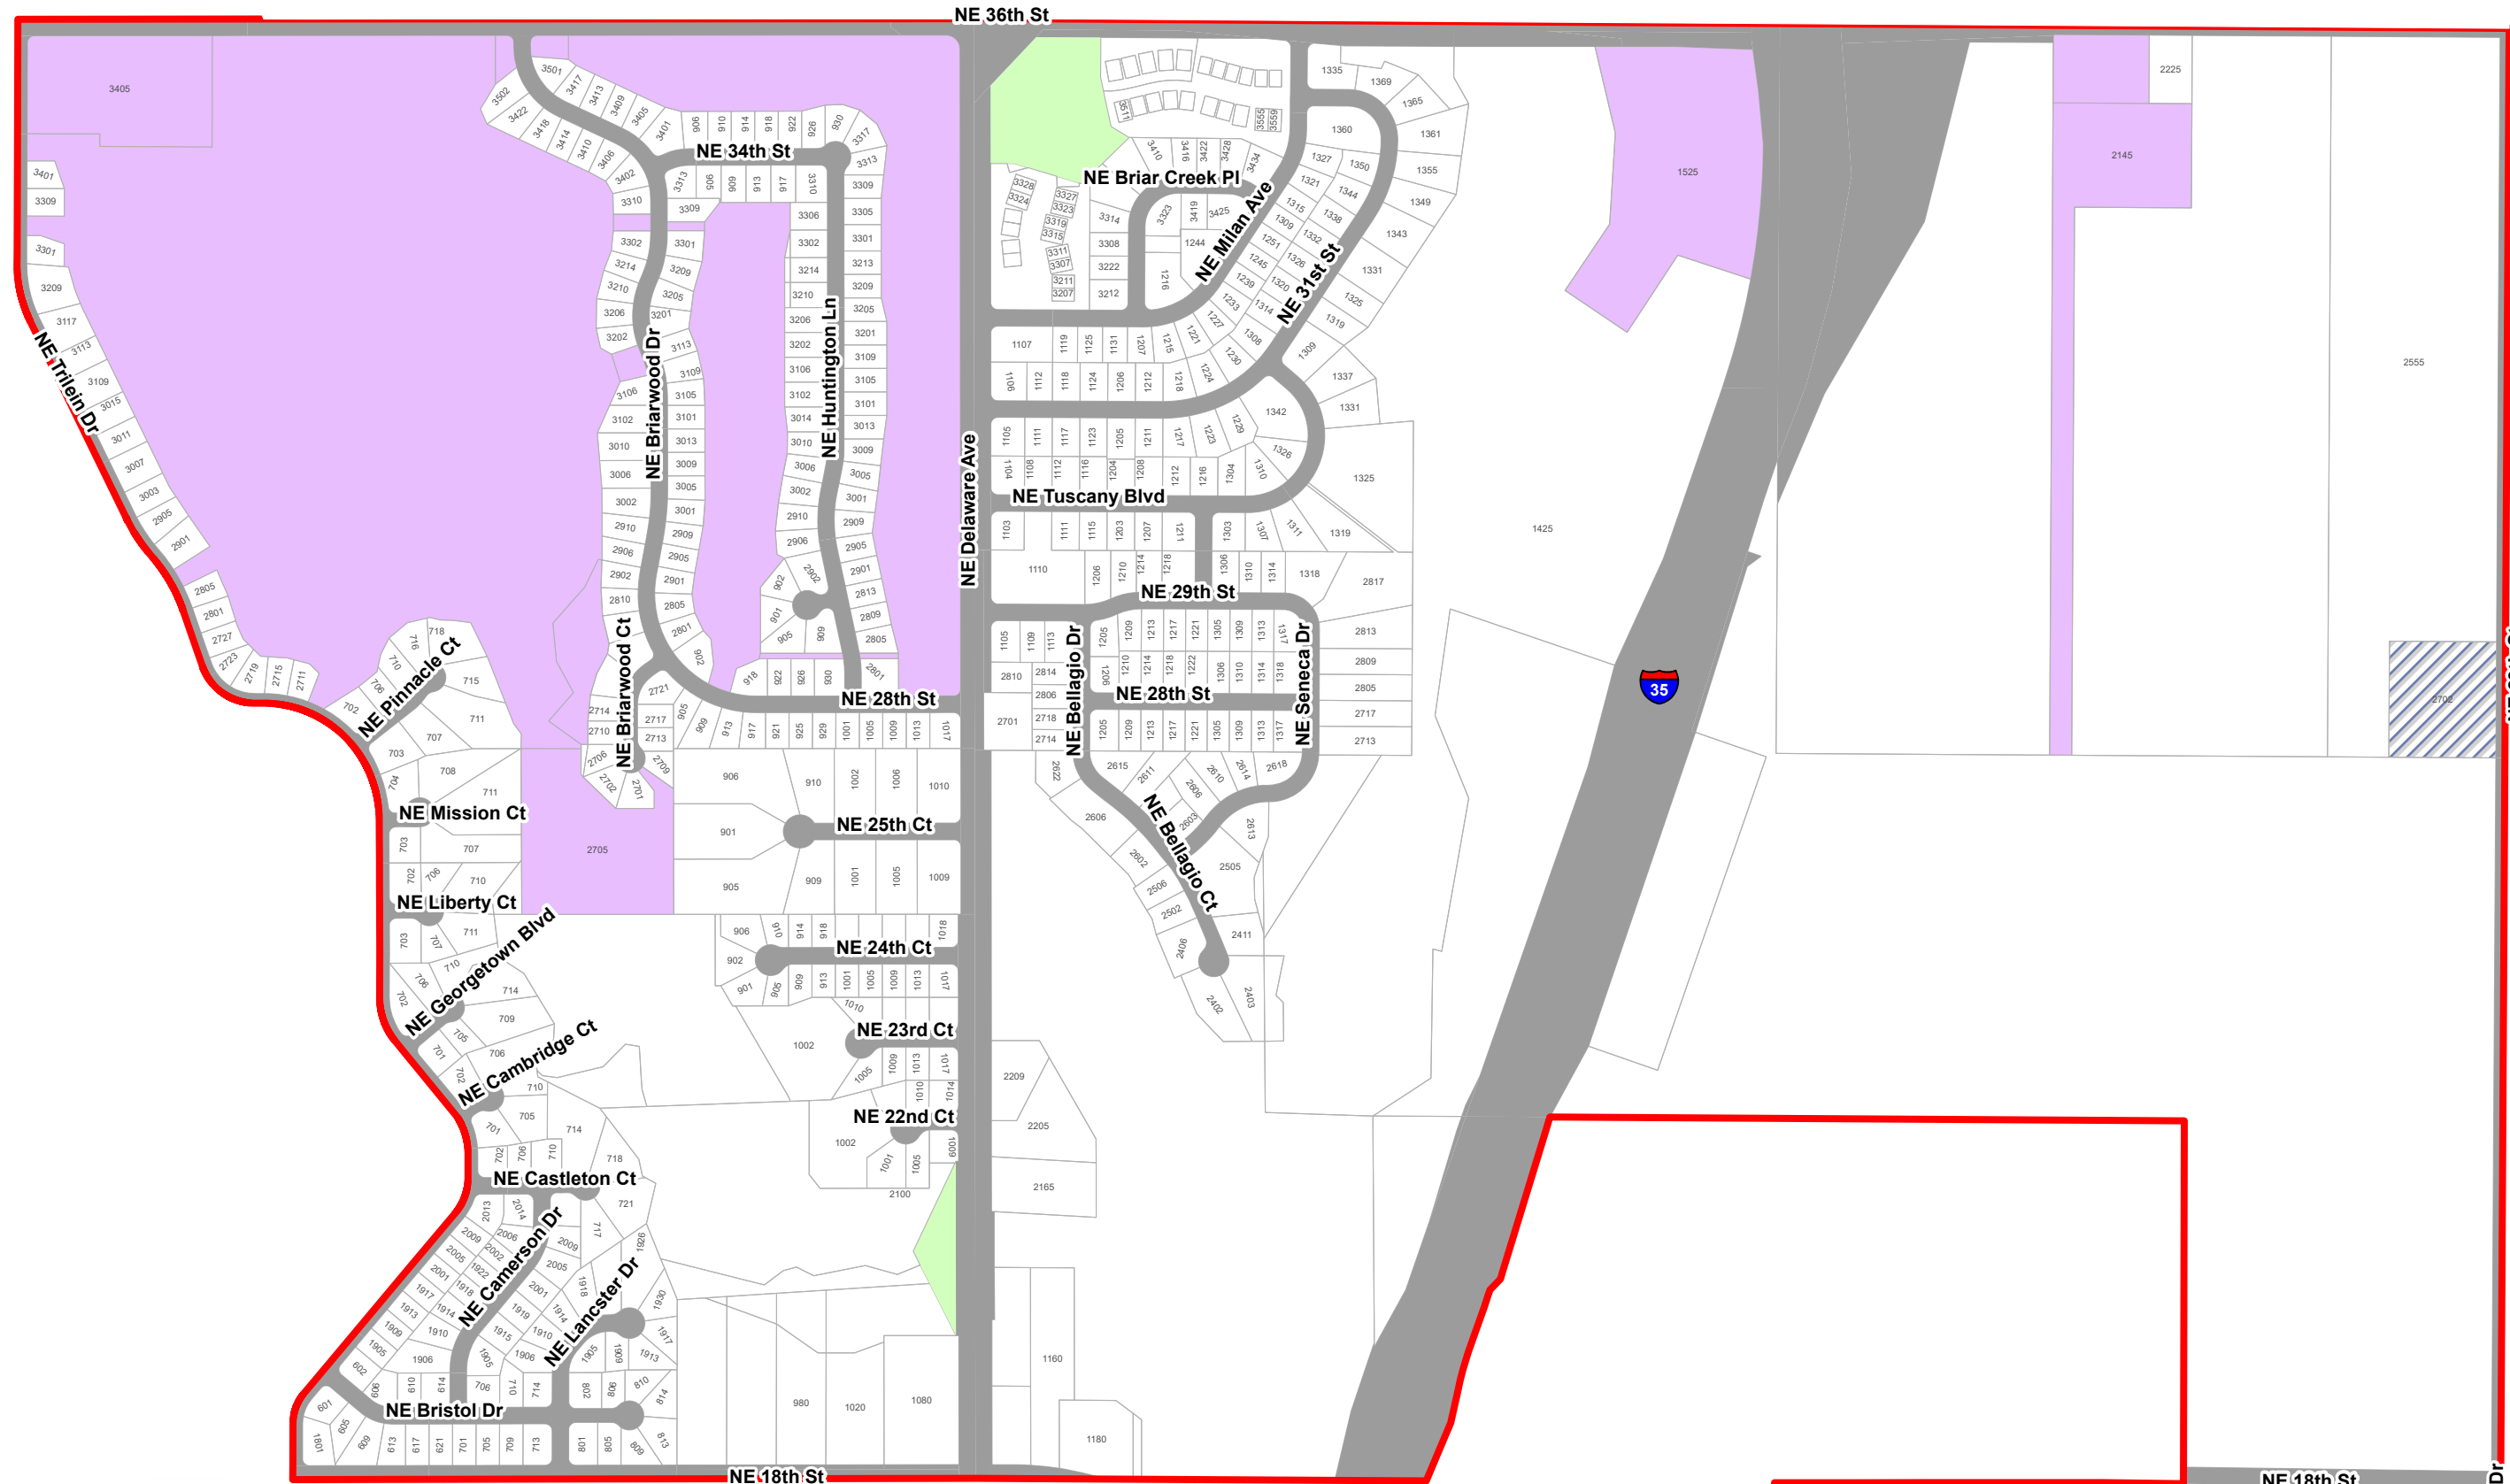

Ankeny Precinct 16

Ankeny-16
 US Congress: 3
 Iowa State Senate: 21
 Iowa House of Representative: 41
 County Supervisor: 3
 School District: Ankeny Community
 Municipality: Ankeny
 Community College Director: TBD

- Legend**
- Roads
 - Water
- Type**
- Ag Dwelling/Agricut
 - Agriculture
 - Commercial
 - Government
 - Residential
 - Utility Reference

This precinct is valid from 2022 through 2031. This PDF will not be updated. This map has been created as described in precinct legal description ordinances. Precinct level maps have not been printed and therefore are not available for purchase. Individuals may reproduce this map at their own expense without restrictions. Digital source files are not available from the Election Office.