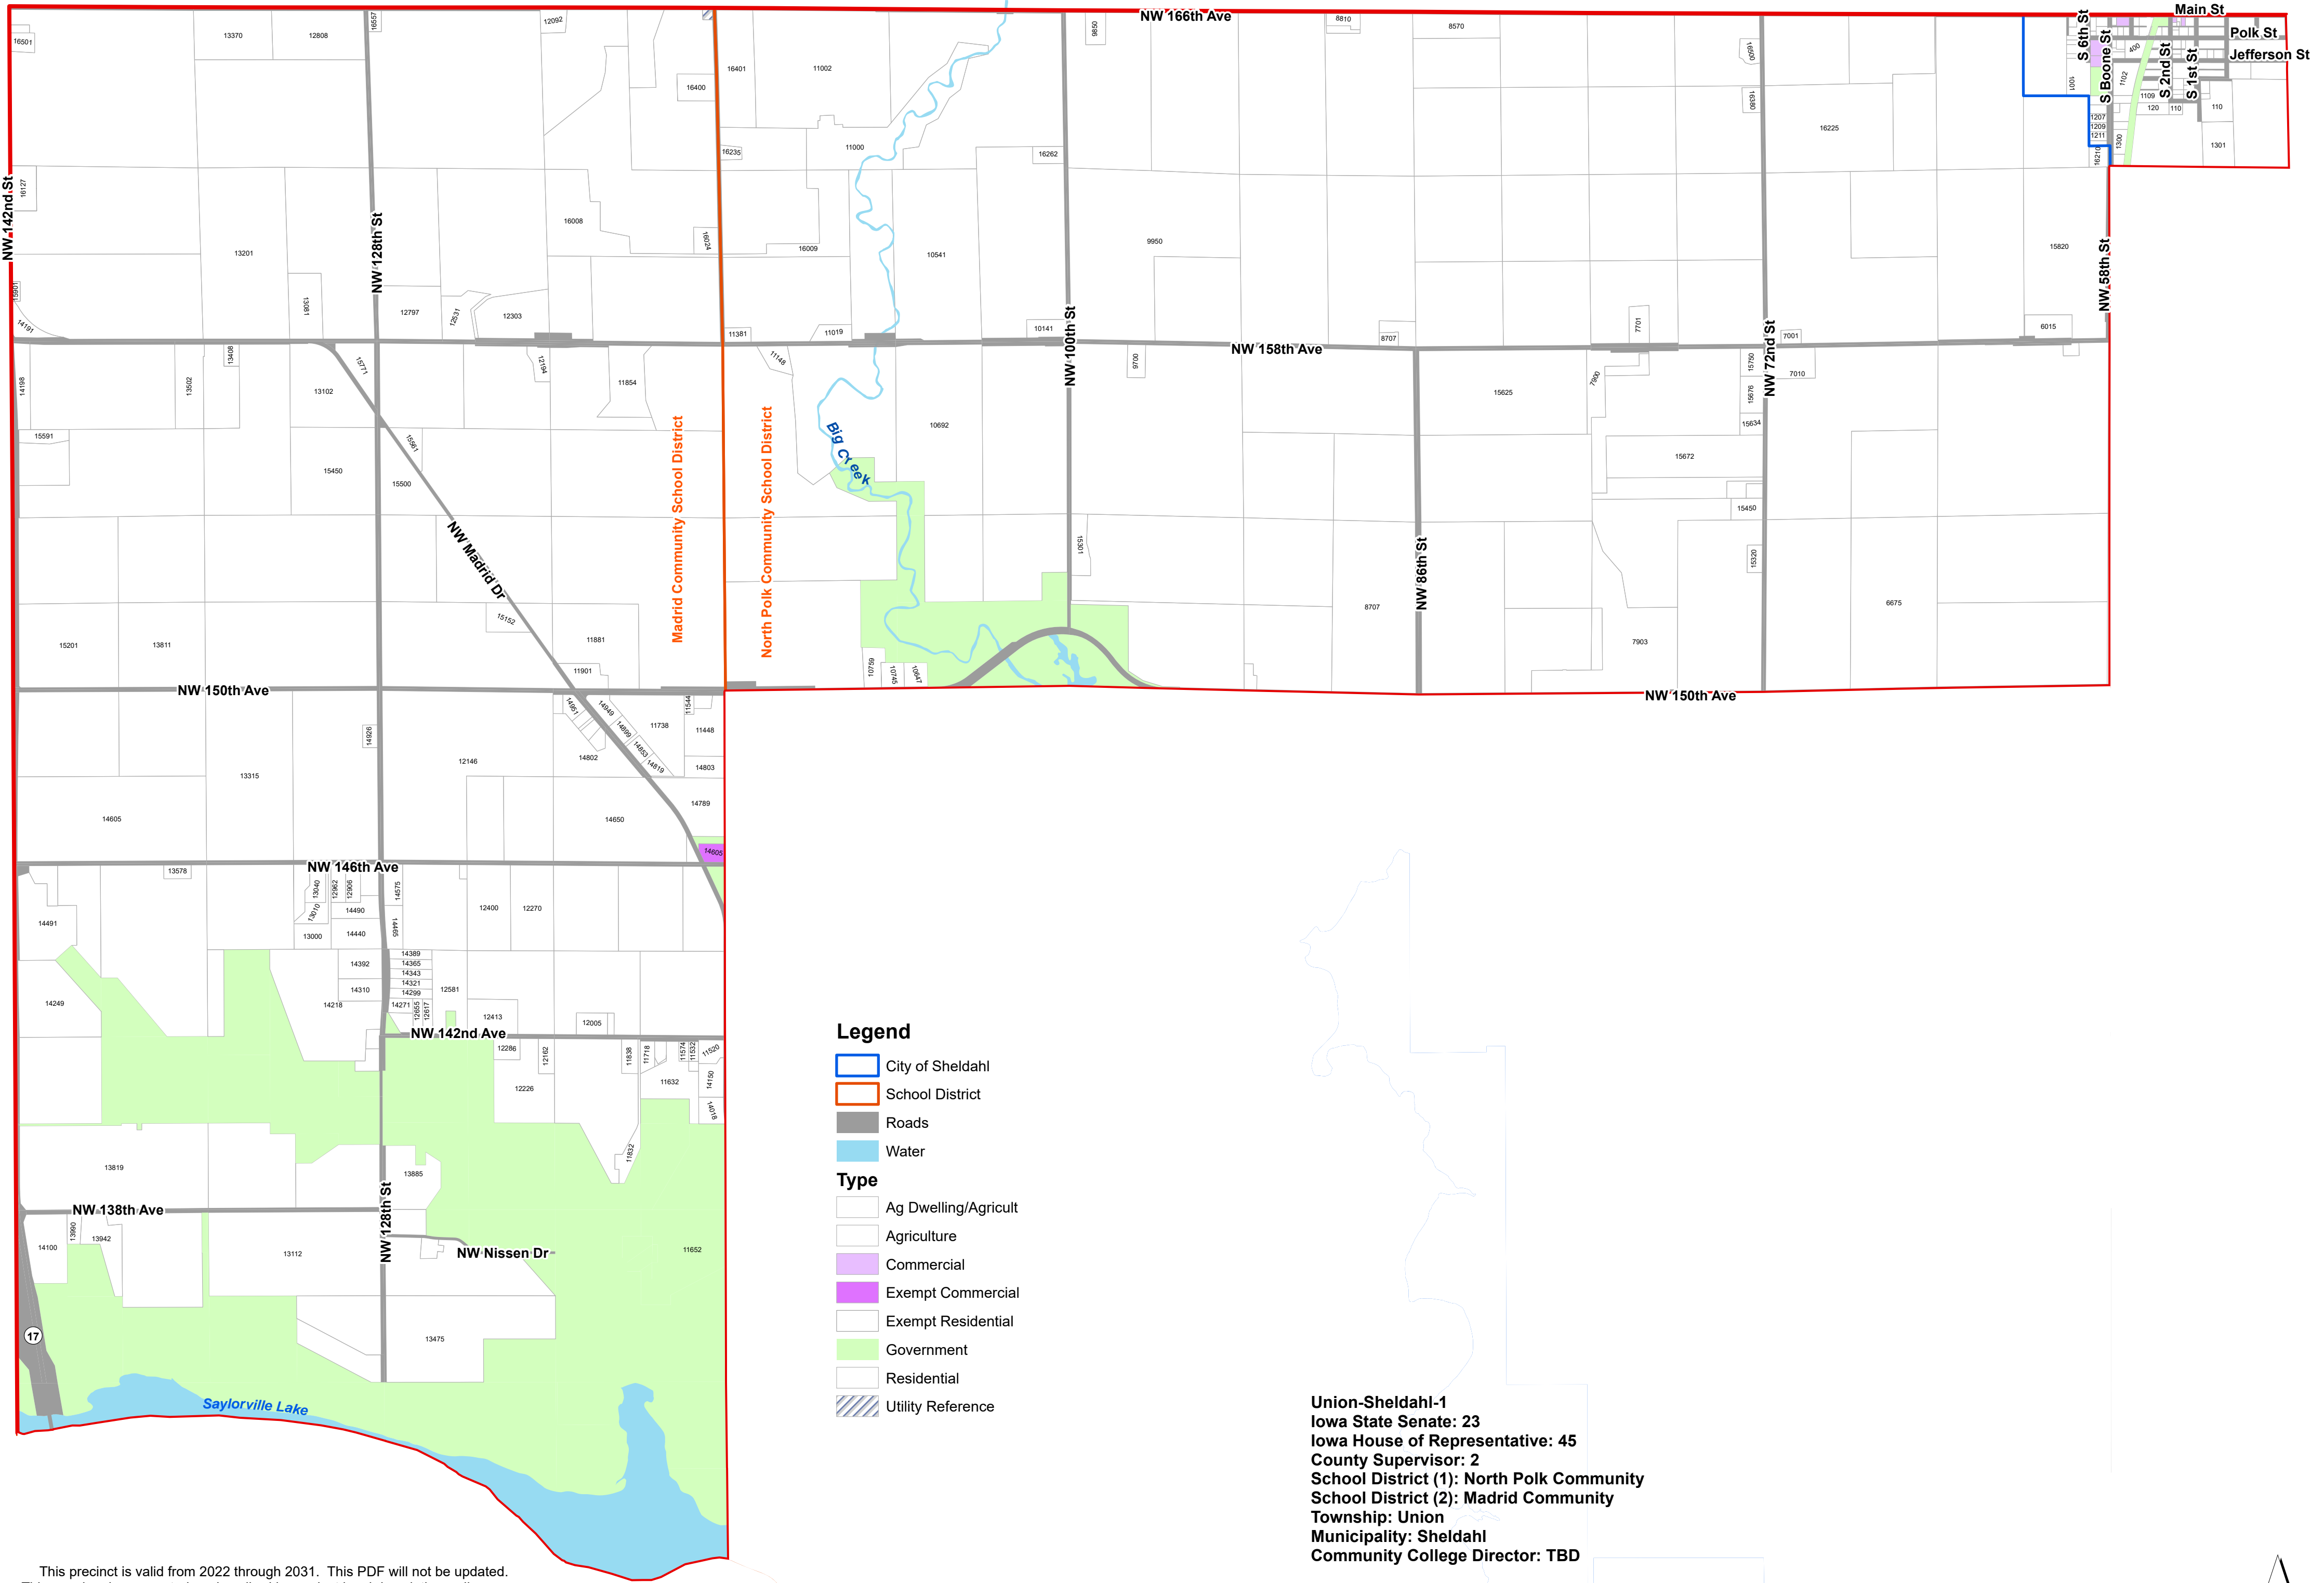

Union-Sheldahl Precinct 1

Legend

- City of Sheldahl
- School District
- Roads
- Water

Type

- Ag Dwelling/Agriculture
- Agriculture
- Commercial
- Exempt Commercial
- Exempt Residential
- Government
- Residential
- Utility Reference

Union-Sheldahl-1
Iowa State Senate: 23
Iowa House of Representative: 45
County Supervisor: 2
School District (1): North Polk Community
School District (2): Madrid Community
Township: Union
Municipality: Sheldahl
Community College Director: TBD

This precinct is valid from 2022 through 2031. This PDF will not be updated.
 This map has been created as described in precinct legal description ordinances.
 Precinct level maps have not been printed and therefore are not available for purchase.
 Individuals may reproduce this map at their own expense without restrictions.
 Digital source files are not available from the Election Office.

Date of publication: February 2022

0

2

4 Miles