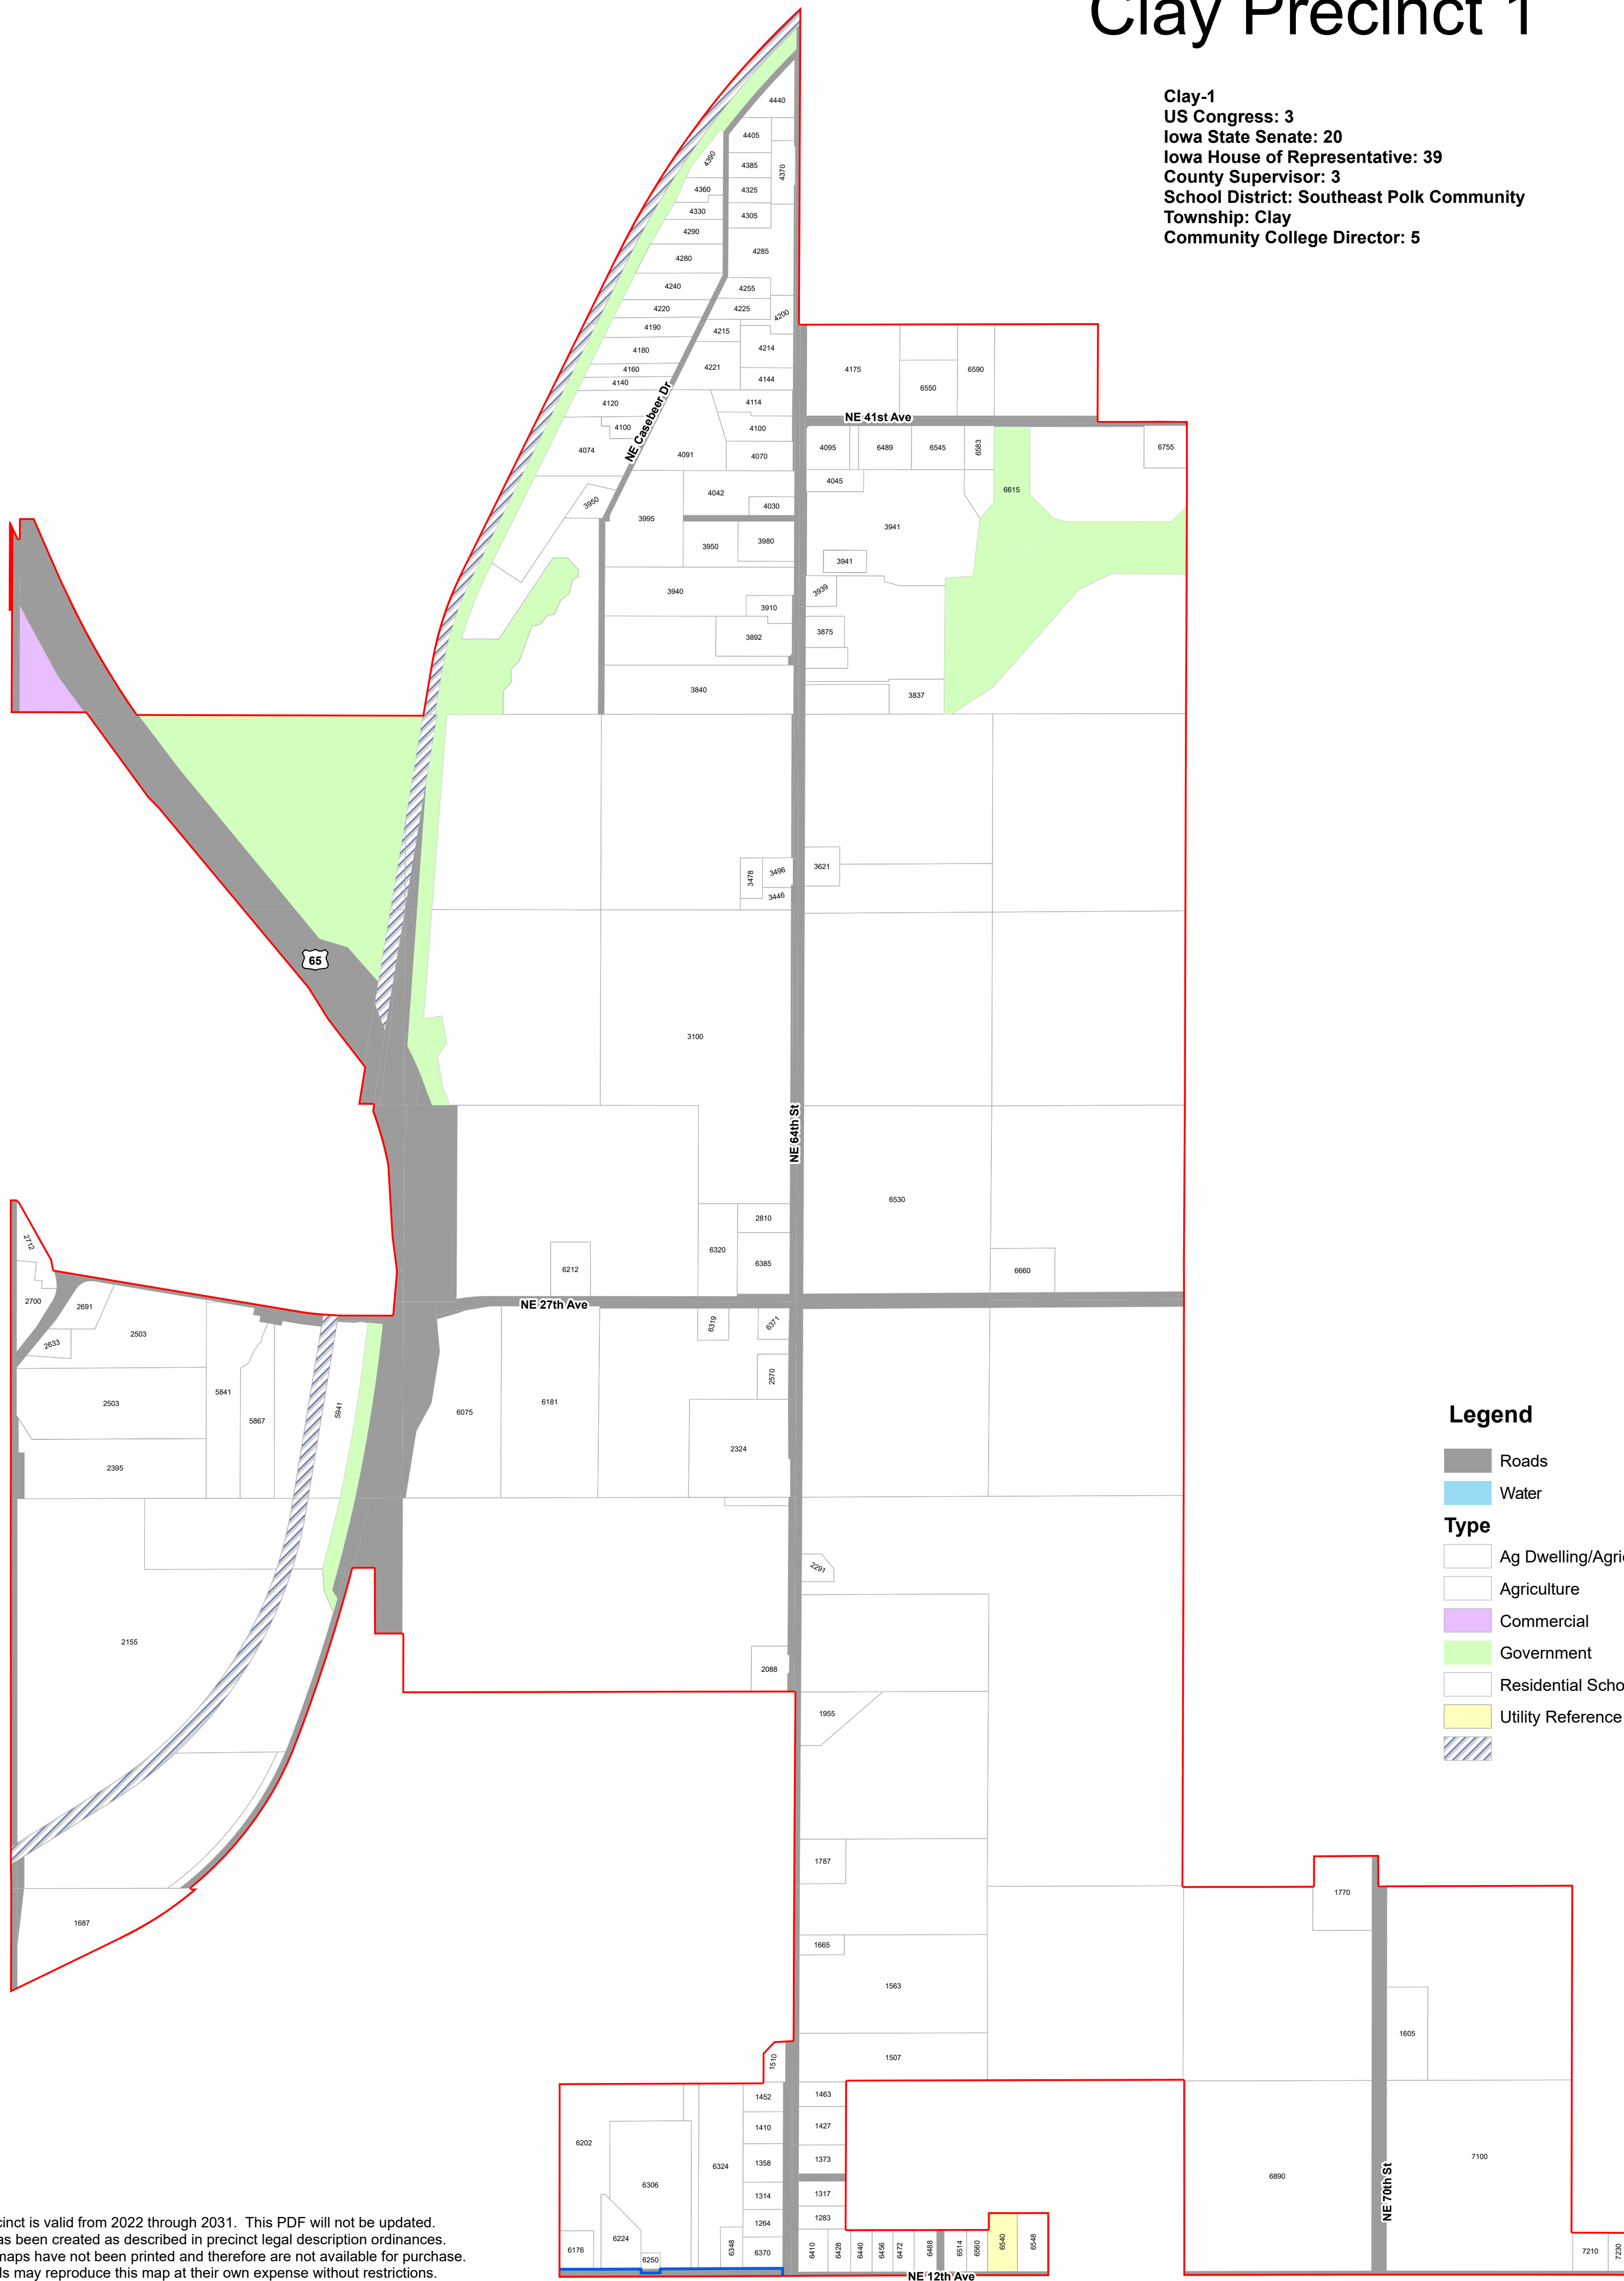

Clay Precinct 1

Clay-1
 US Congress: 3
 Iowa State Senate: 20
 Iowa House of Representative: 39
 County Supervisor: 3
 School District: Southeast Polk Community
 Township: Clay
 Community College Director: 5

Legend

- Roads
- Water
- Type**
- Ag Dwelling/Agricult
- Agriculture
- Commercial
- Government
- Residential School
- Utility Reference
-

This precinct is valid from 2022 through 2031. This PDF will not be updated.
 This map has been created as described in precinct legal description ordinances.
 Precinct level maps have not been printed and therefore are not available for purchase.
 Individuals may reproduce this map at their own expense without restrictions.
 Digital source files are not available from the Election Office.