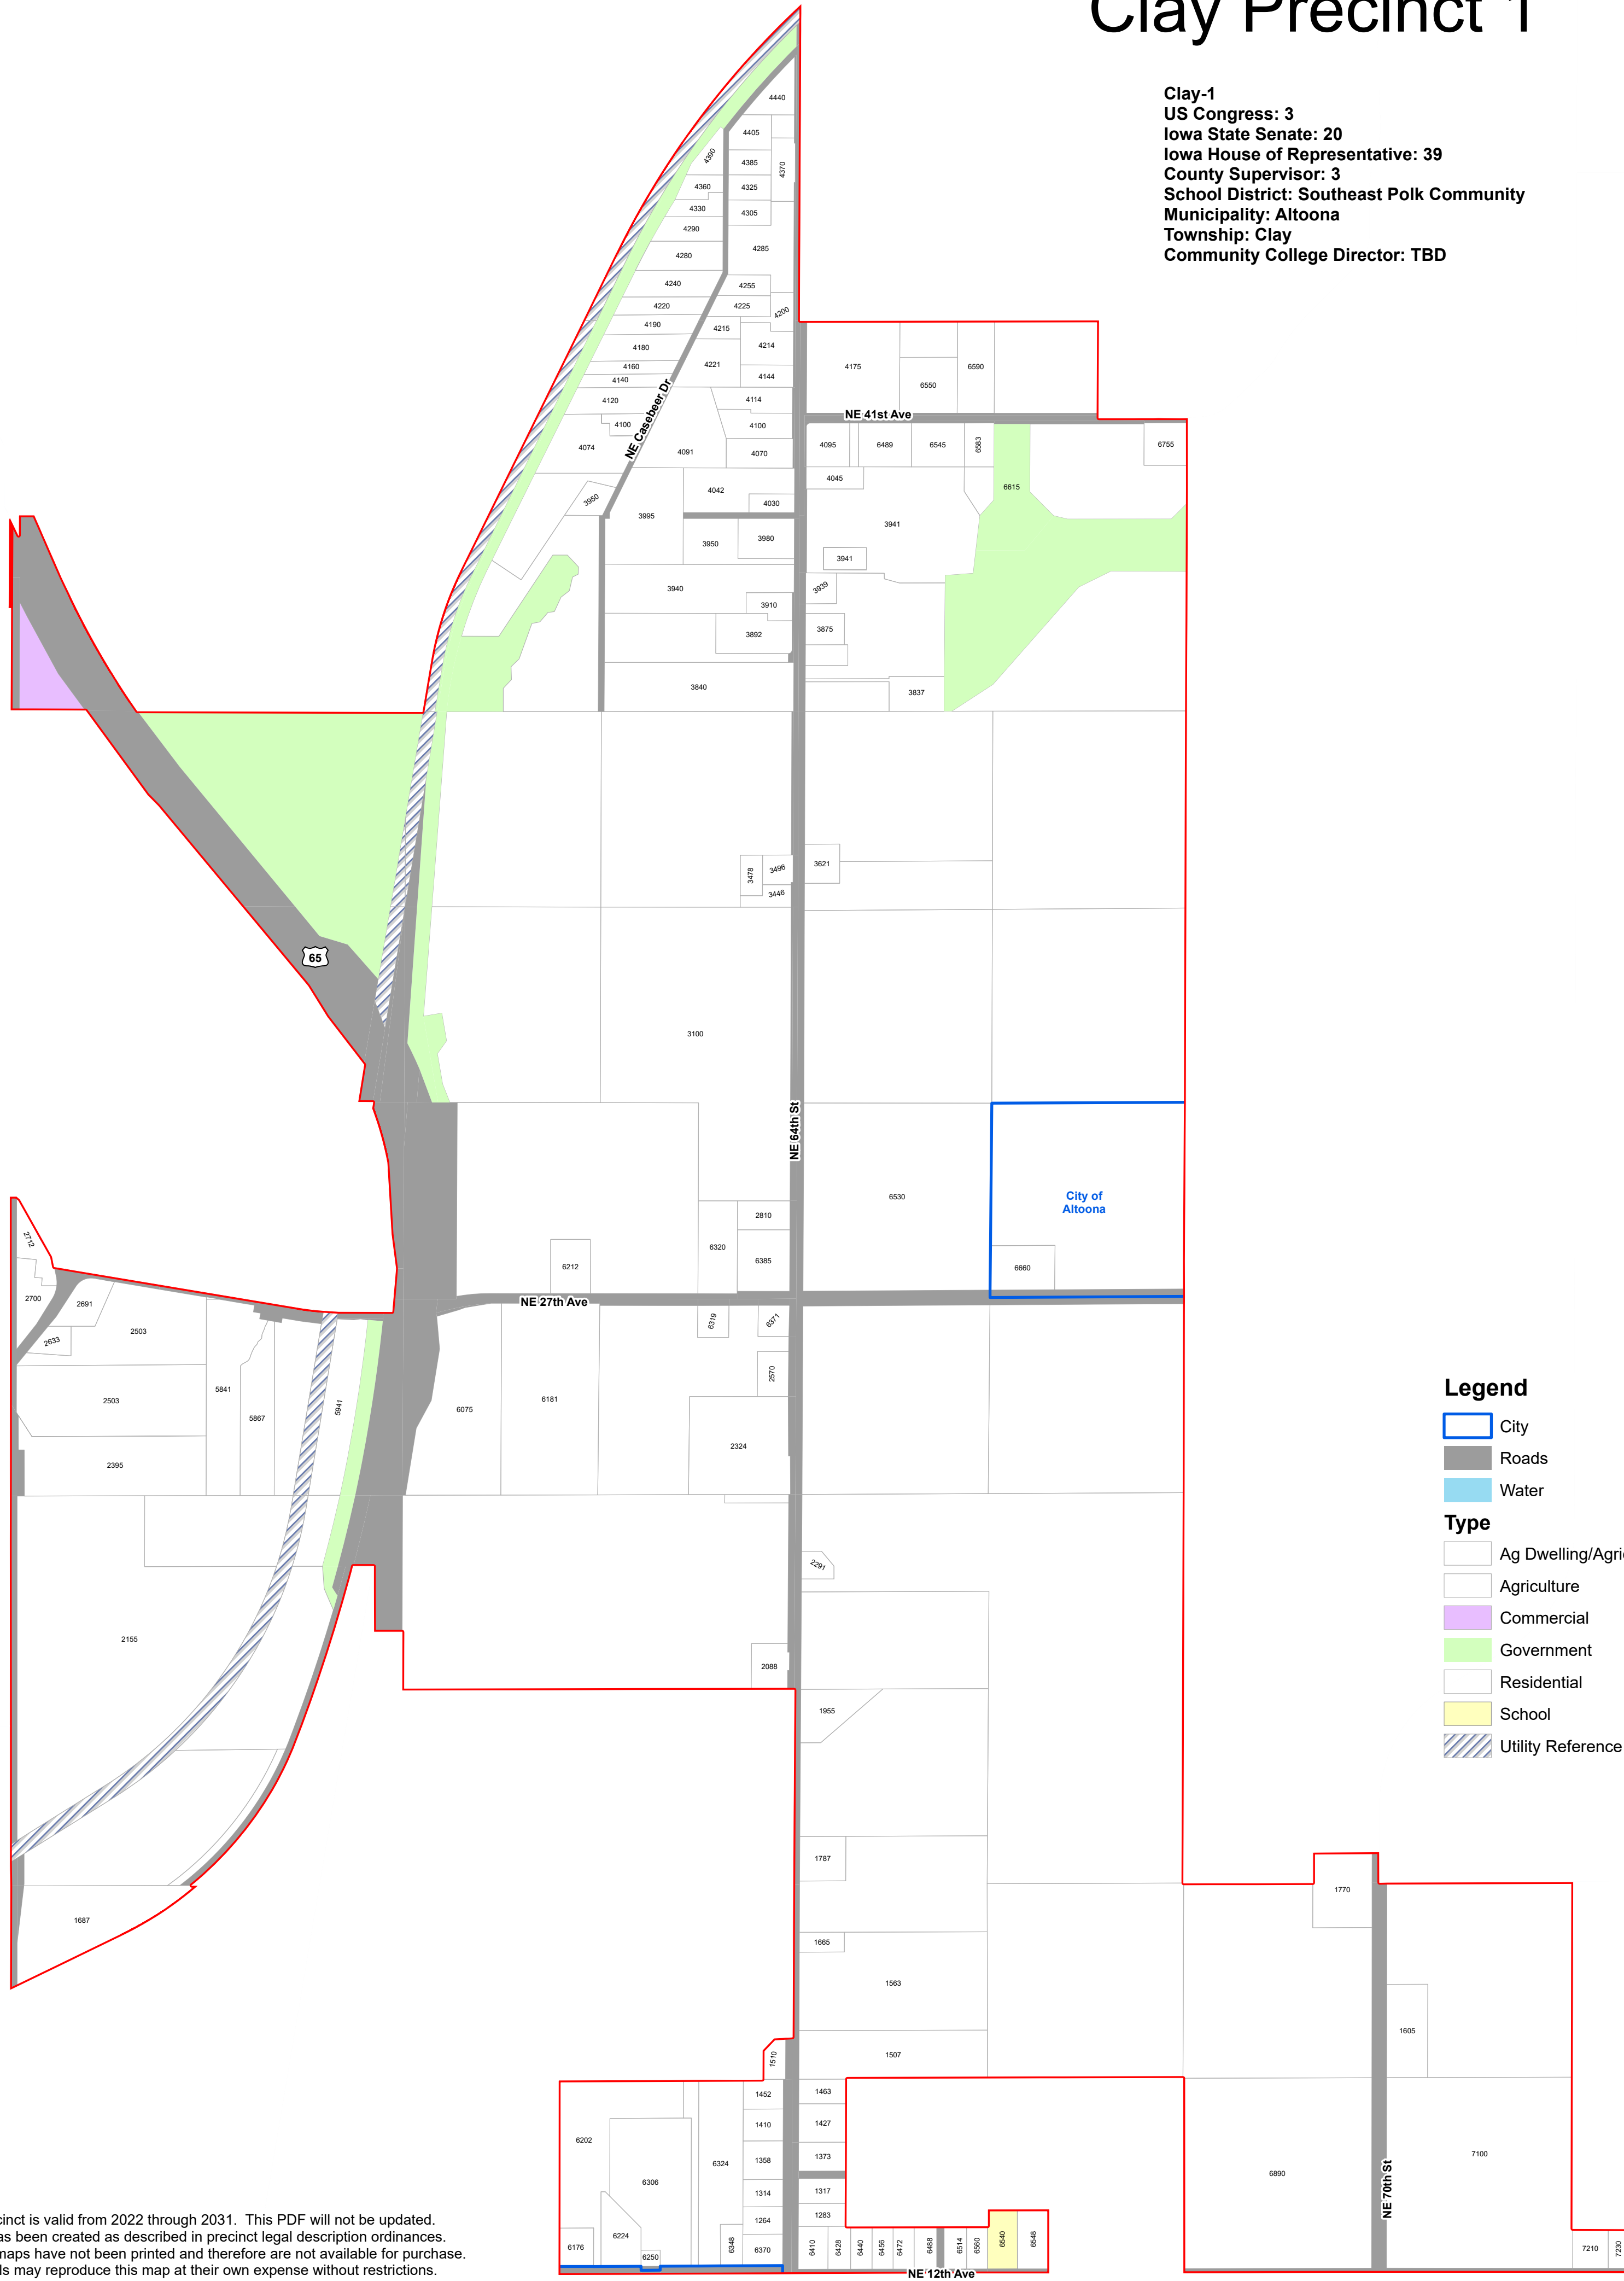

# Clay Precinct 1

Clay-1  
 US Congress: 3  
 Iowa State Senate: 20  
 Iowa House of Representative: 39  
 County Supervisor: 3  
 School District: Southeast Polk Community  
 Municipality: Altoona  
 Township: Clay  
 Community College Director: TBD

This precinct is valid from 2022 through 2031. This PDF will not be updated.  
 This map has been created as described in precinct legal description ordinances.  
 Precinct level maps have not been printed and therefore are not available for purchase.  
 Individuals may reproduce this map at their own expense without restrictions.  
 Digital source files are not available from the Election Office.