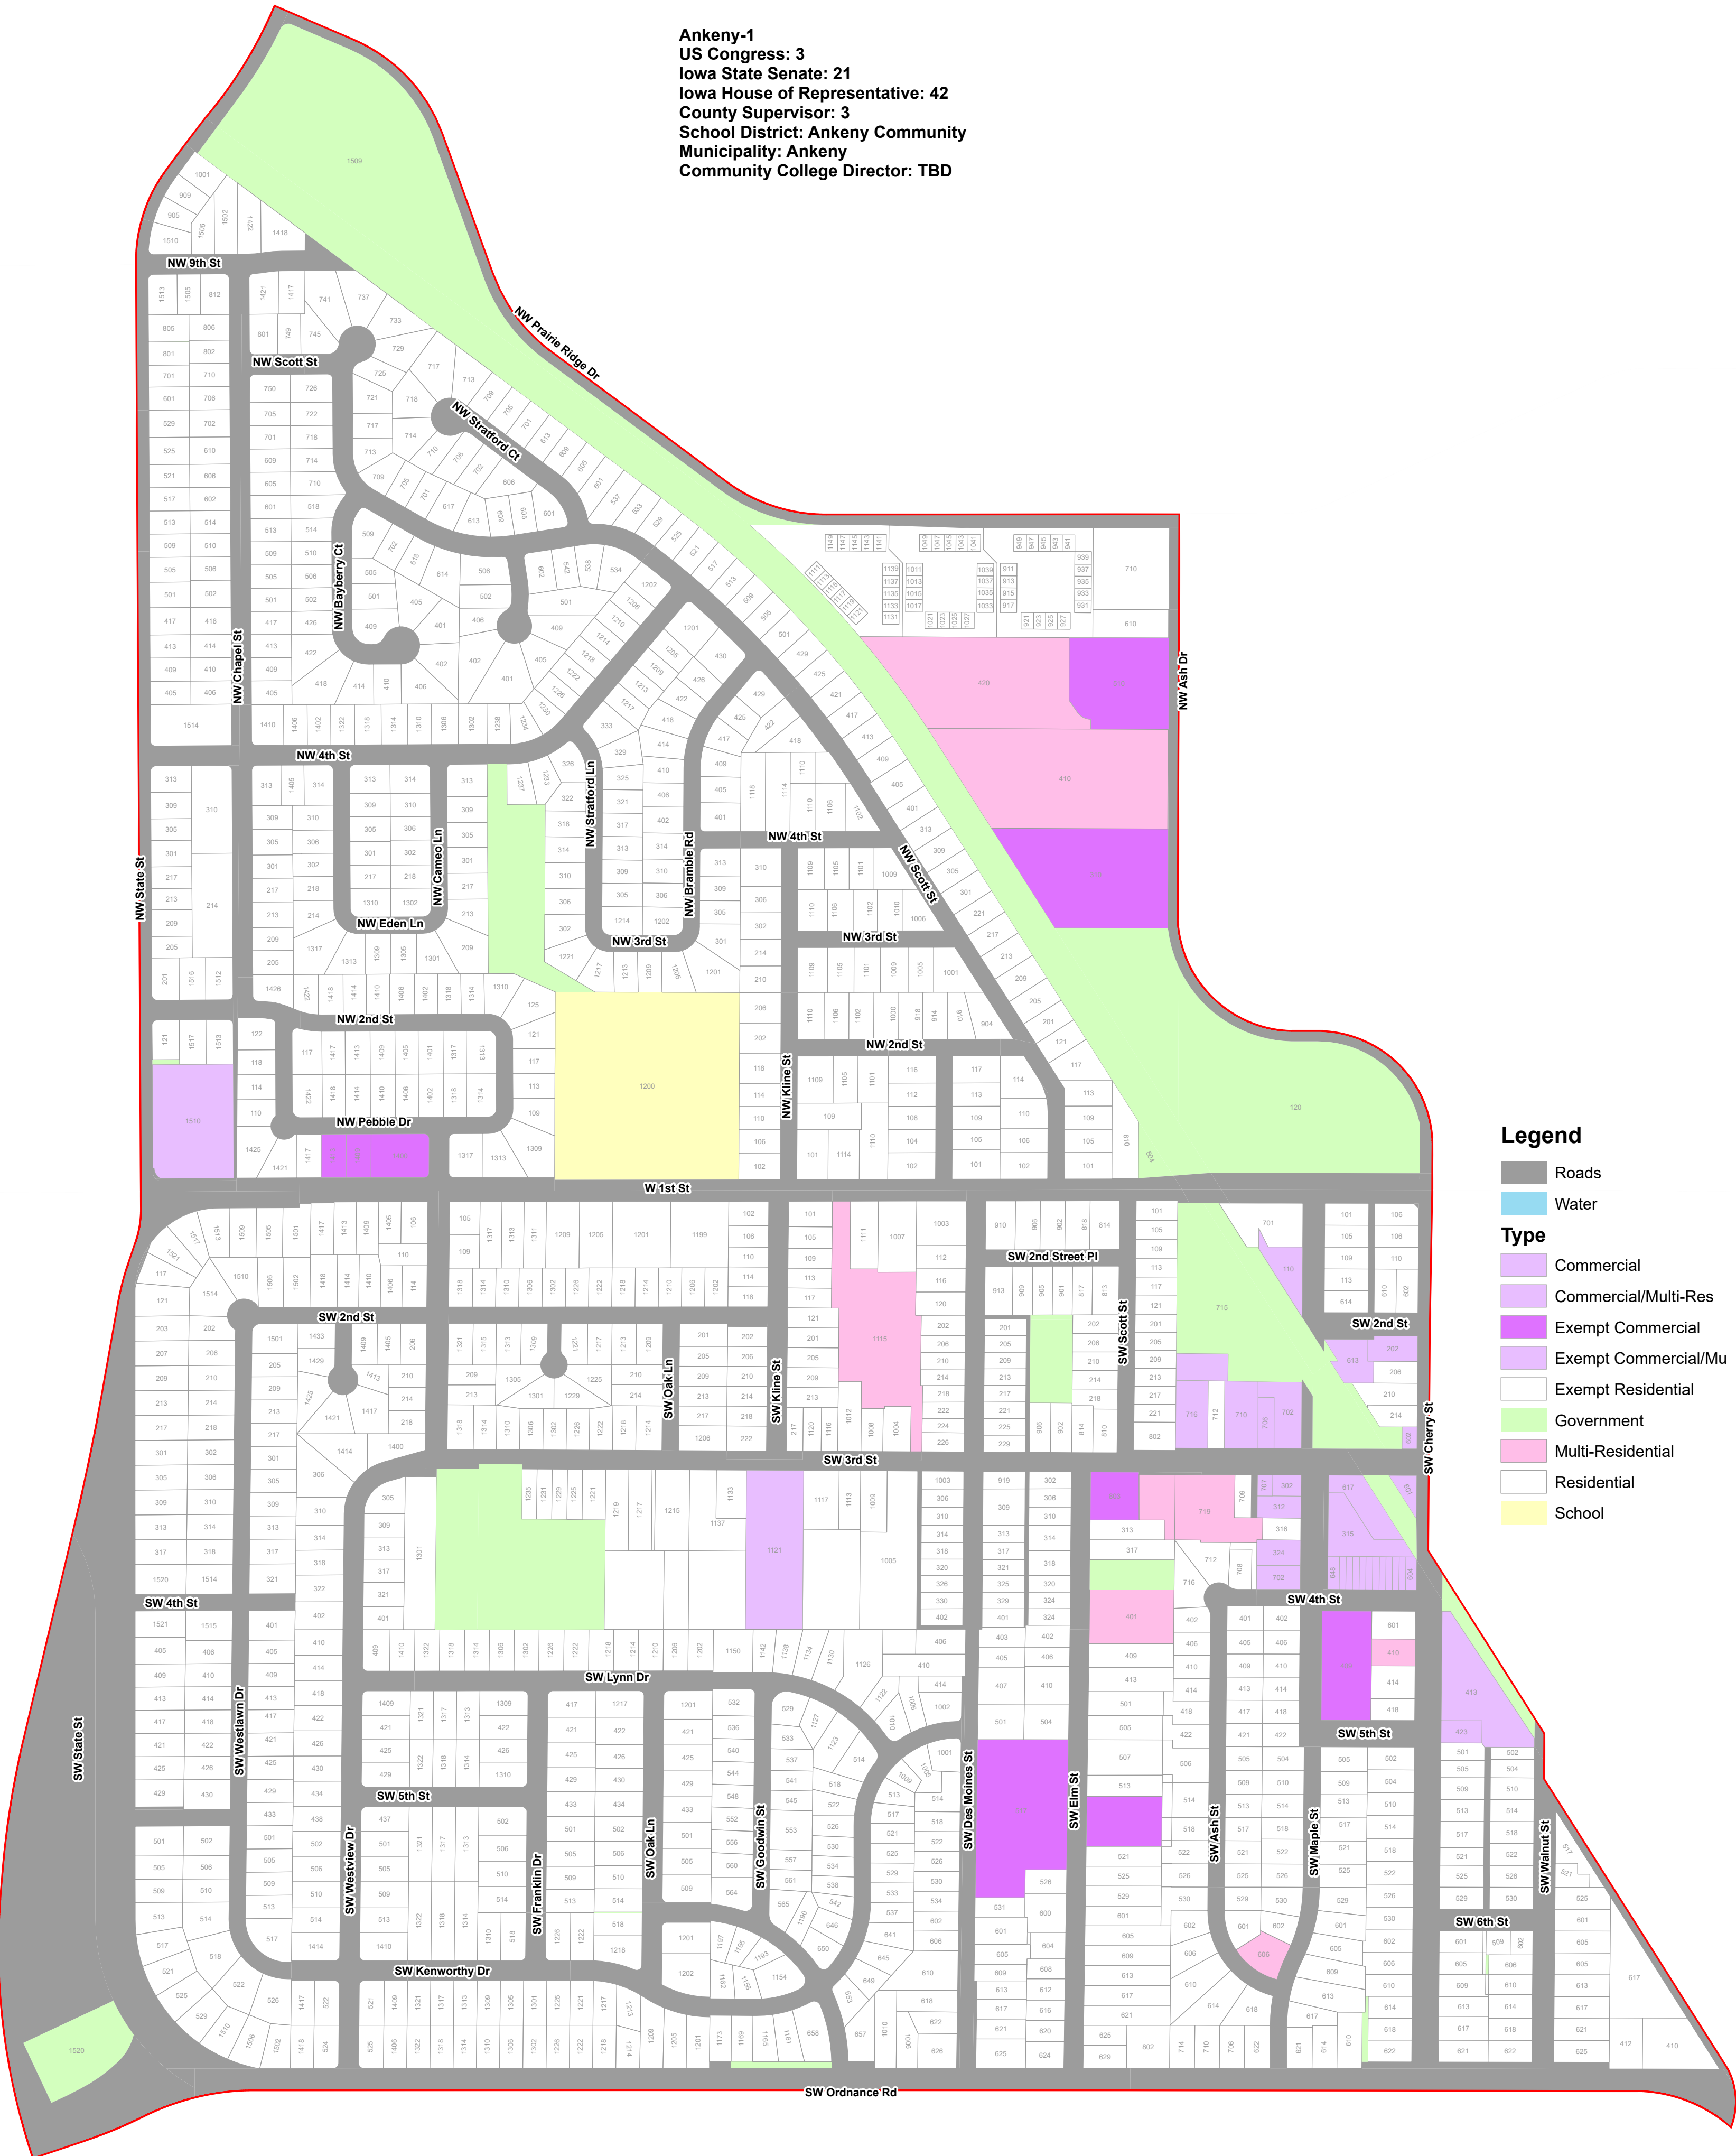

# Ankeny Precinct 1

Ankeny-1  
 US Congress: 3  
 Iowa State Senate: 21  
 Iowa House of Representative: 42  
 County Supervisor: 3  
 School District: Ankeny Community  
 Municipality: Ankeny  
 Community College Director: TBD

- Legend**
- Roads
  - Water
  - Type**
  - Commercial
  - Commercial/Multi-Res
  - Exempt Commercial
  - Exempt Commercial/Mu
  - Exempt Residential
  - Government
  - Multi-Residential
  - Residential
  - School

This precinct is valid from 2022 through 2031. This PDF will not be updated.  
 This map has been created as described in precinct legal description ordinances.  
 Precinct level maps have not been printed and therefore are not available for purchase.  
 Individuals may reproduce this map at their own expense without restrictions.  
 Digital source files are not available from the Election Office.