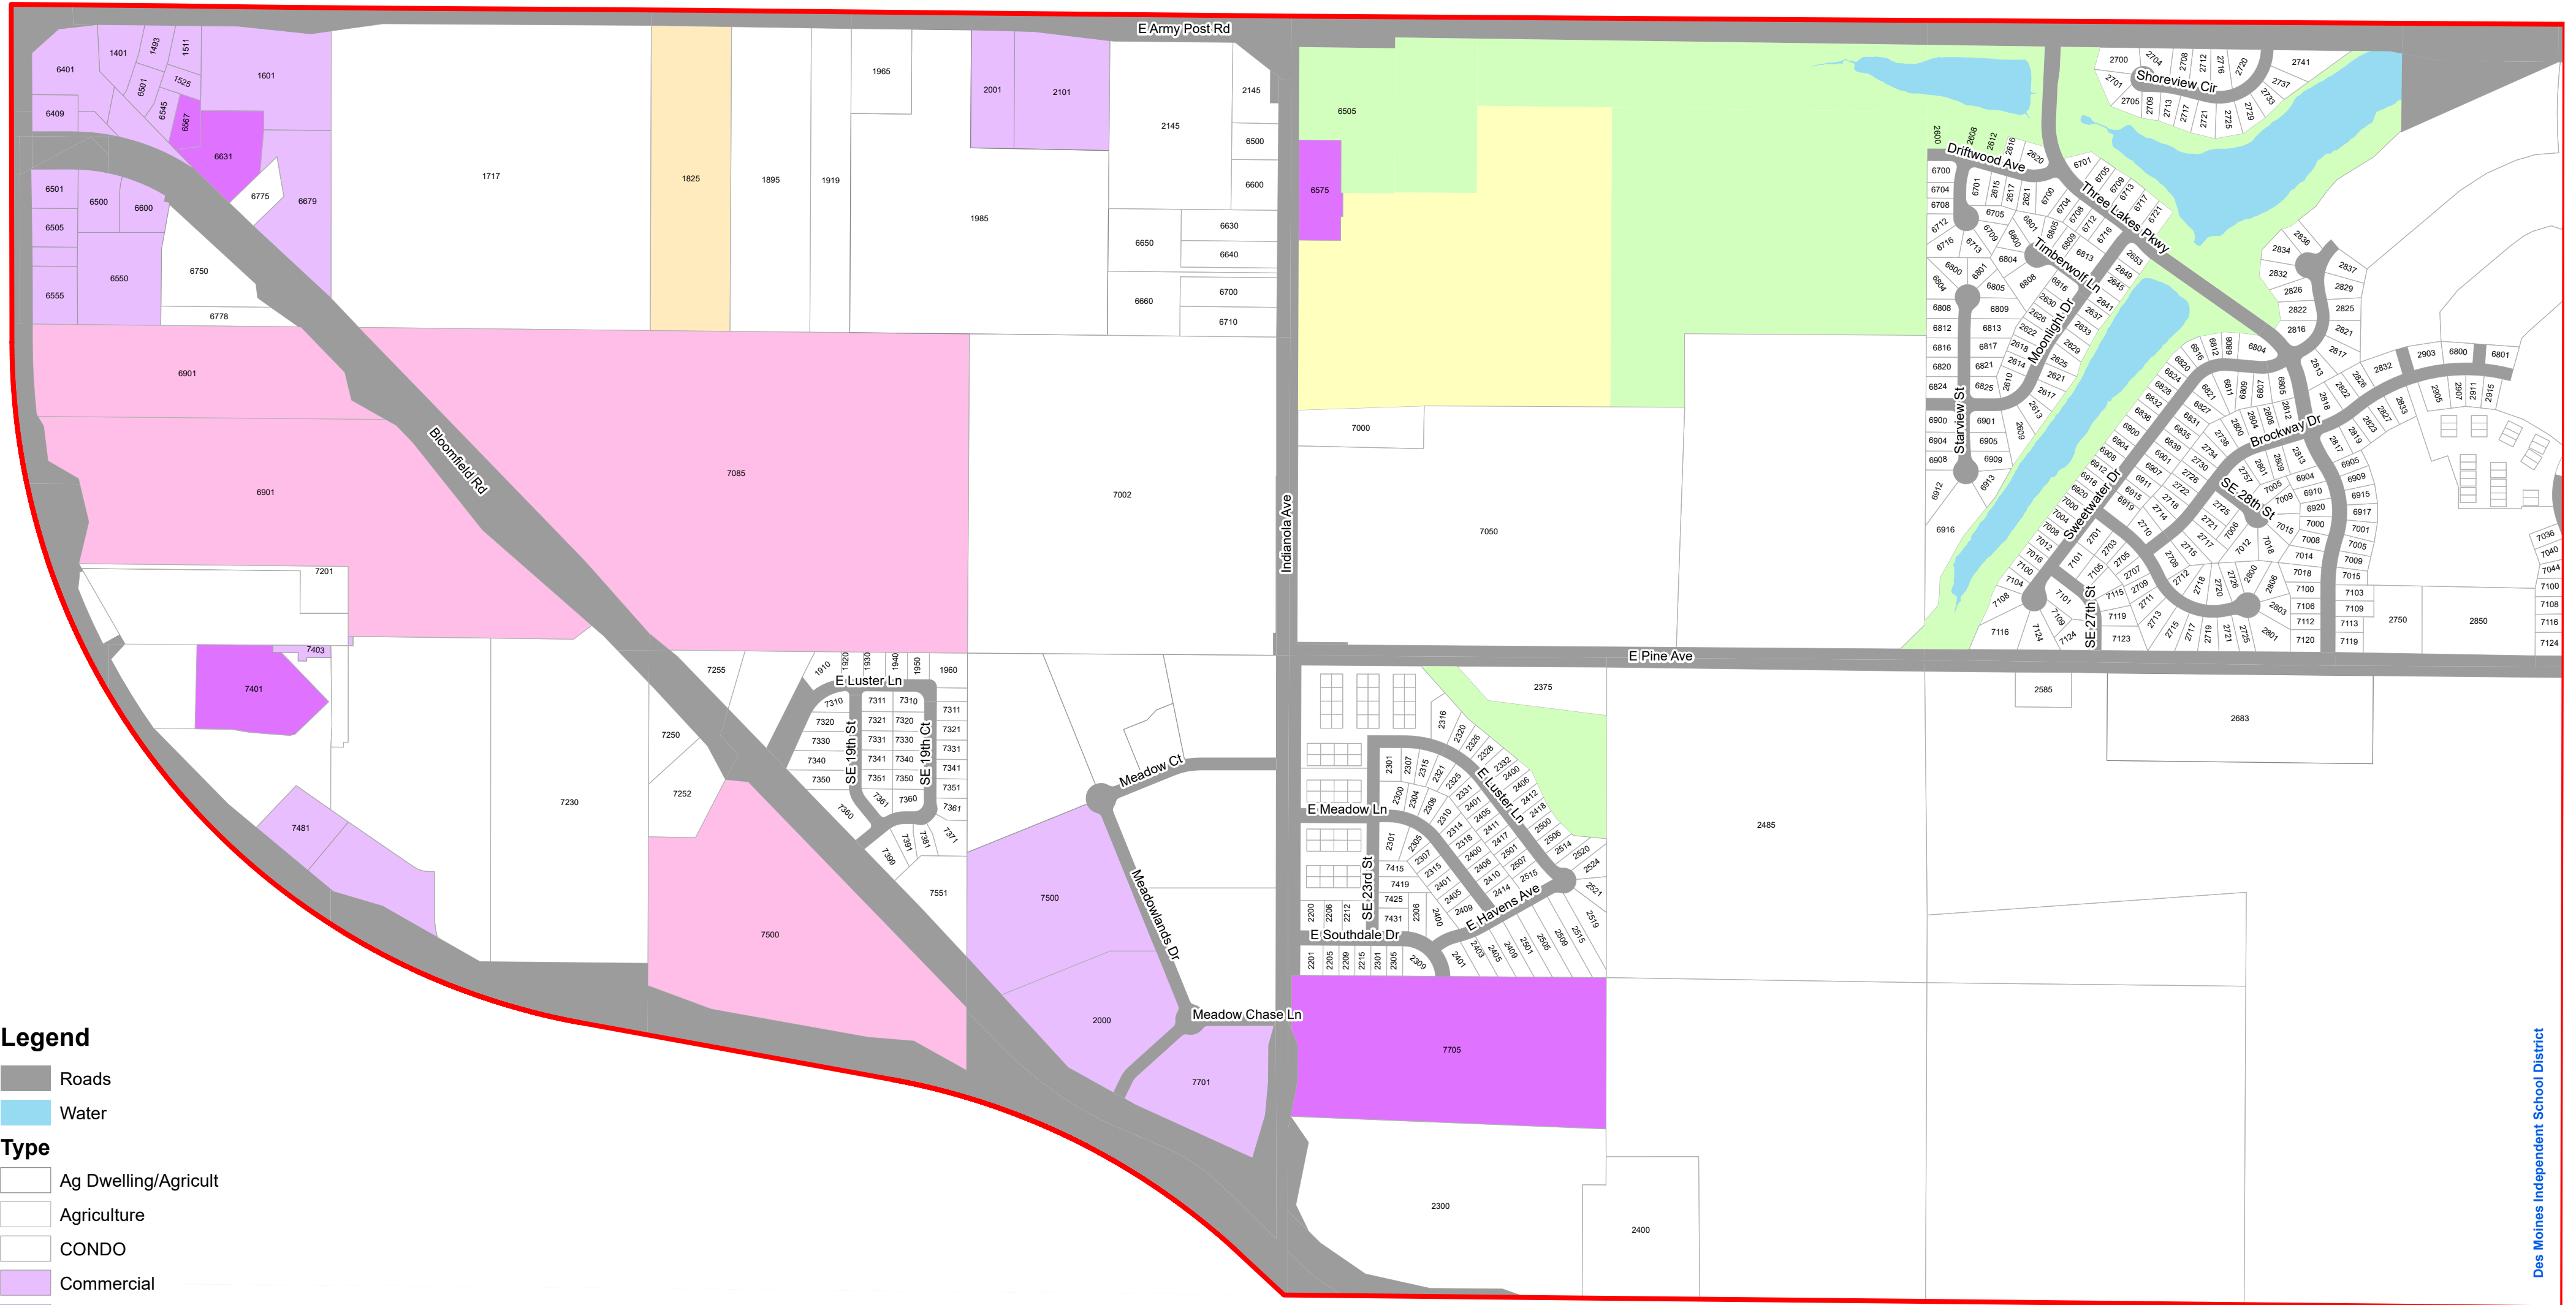

# Des Moines Precinct 71

Des Moines Precinct 71  
 US Congress: 3  
 Iowa State Senate: 15  
 Iowa House of Representative: 29  
 County Supervisor: 4  
 School District: Des Moines Independent - Director TBD  
 Municipality: Des Moines - Ward 4  
 Community College Director: TBD

## Legend

-  Roads
-  Water
- Type**
-  Ag Dwelling/Agriculture
-  Agriculture
-  CONDO
-  Commercial
-  Commercial/Multi-Res
-  Exempt Commercial
-  Government
-  Industrial
-  Multi-Residential
-  Residential
-  School

0 0.25 0.5 1 Miles

This precinct is valid from 2022 through 2031. This PDF will not be updated. This map has been created as described in precinct legal description ordinances. Precinct level maps have not been printed and therefore are not available for purchase. Individuals may reproduce this map at their own expense without restrictions. Digital source files are not available from the Election Office.