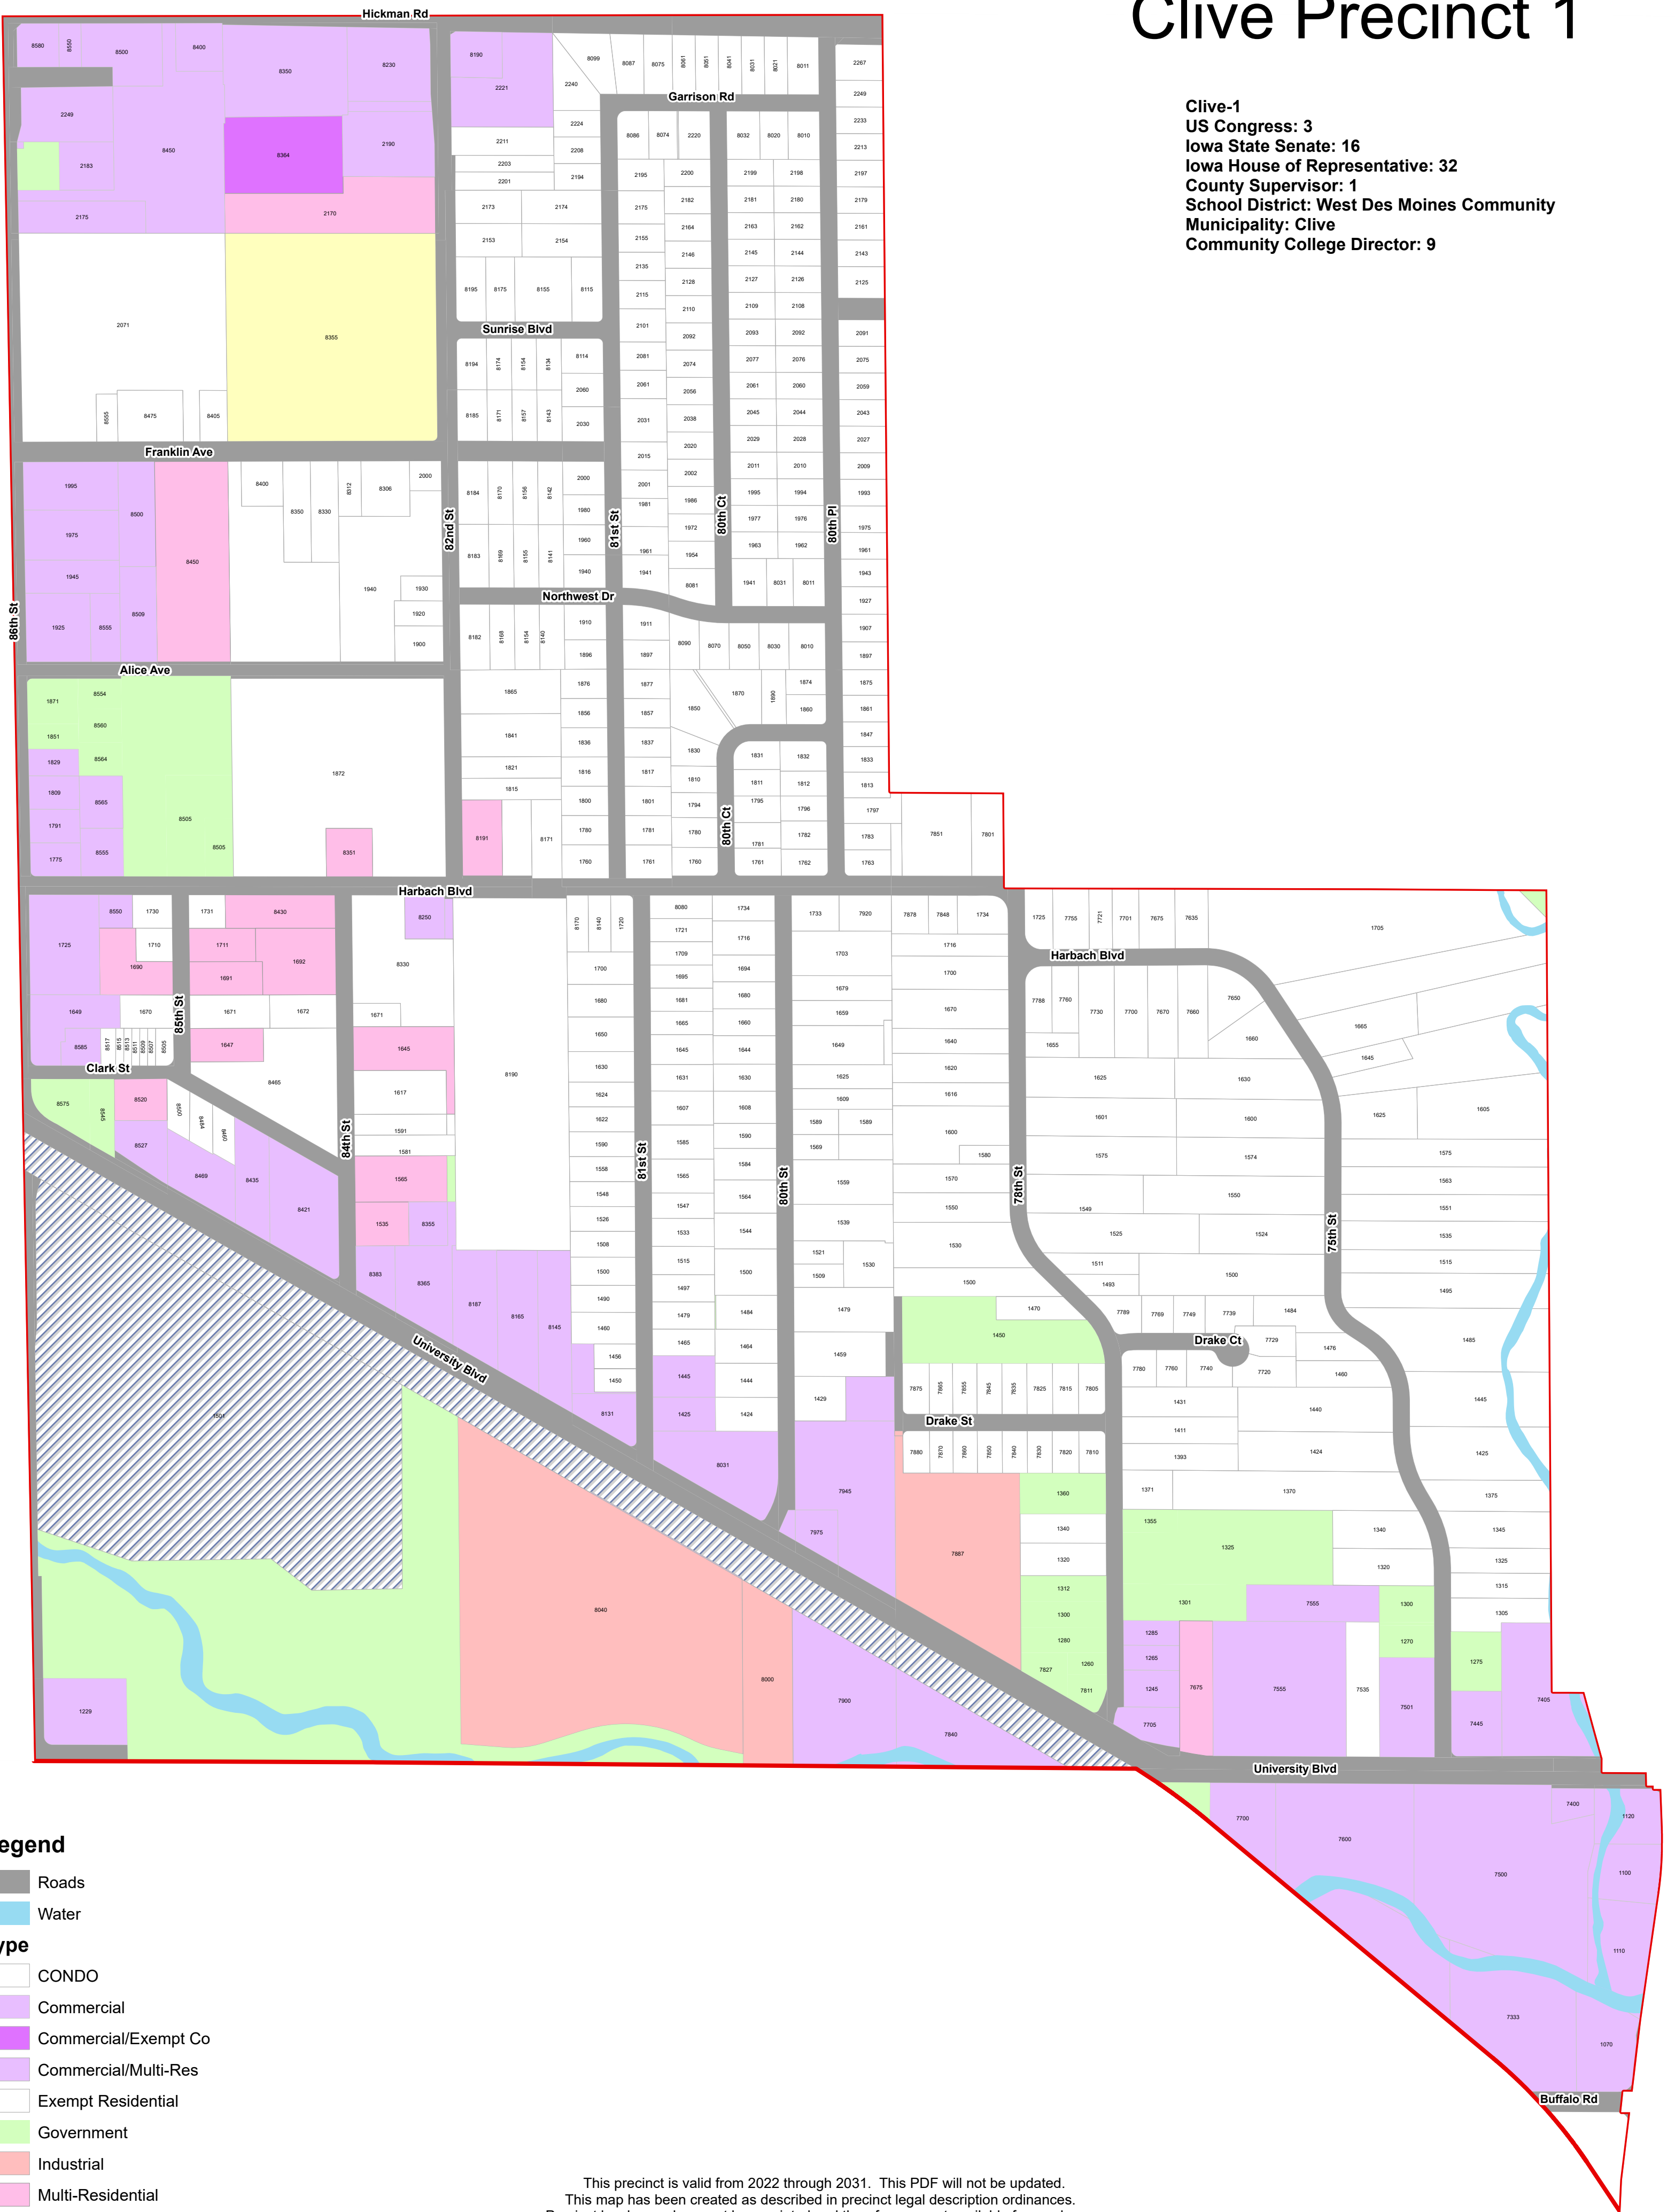

- Legend**
- Roads
 - Water
 - Type**
 - CONDO
 - Commercial
 - Commercial/Exempt Co
 - Commercial/Multi-Res
 - Exempt Residential
 - Government
 - Industrial
 - Multi-Residential
 - Residential
 - School
 - Utility Reference

This precinct is valid from 2022 through 2031. This PDF will not be updated.
 This map has been created as described in precinct legal description ordinances.
 Precinct level maps have not been printed and therefore are not available for purchase.
 Individuals may reproduce this map at their own expense without restrictions.
 Digital source files are not available from the Election Office.