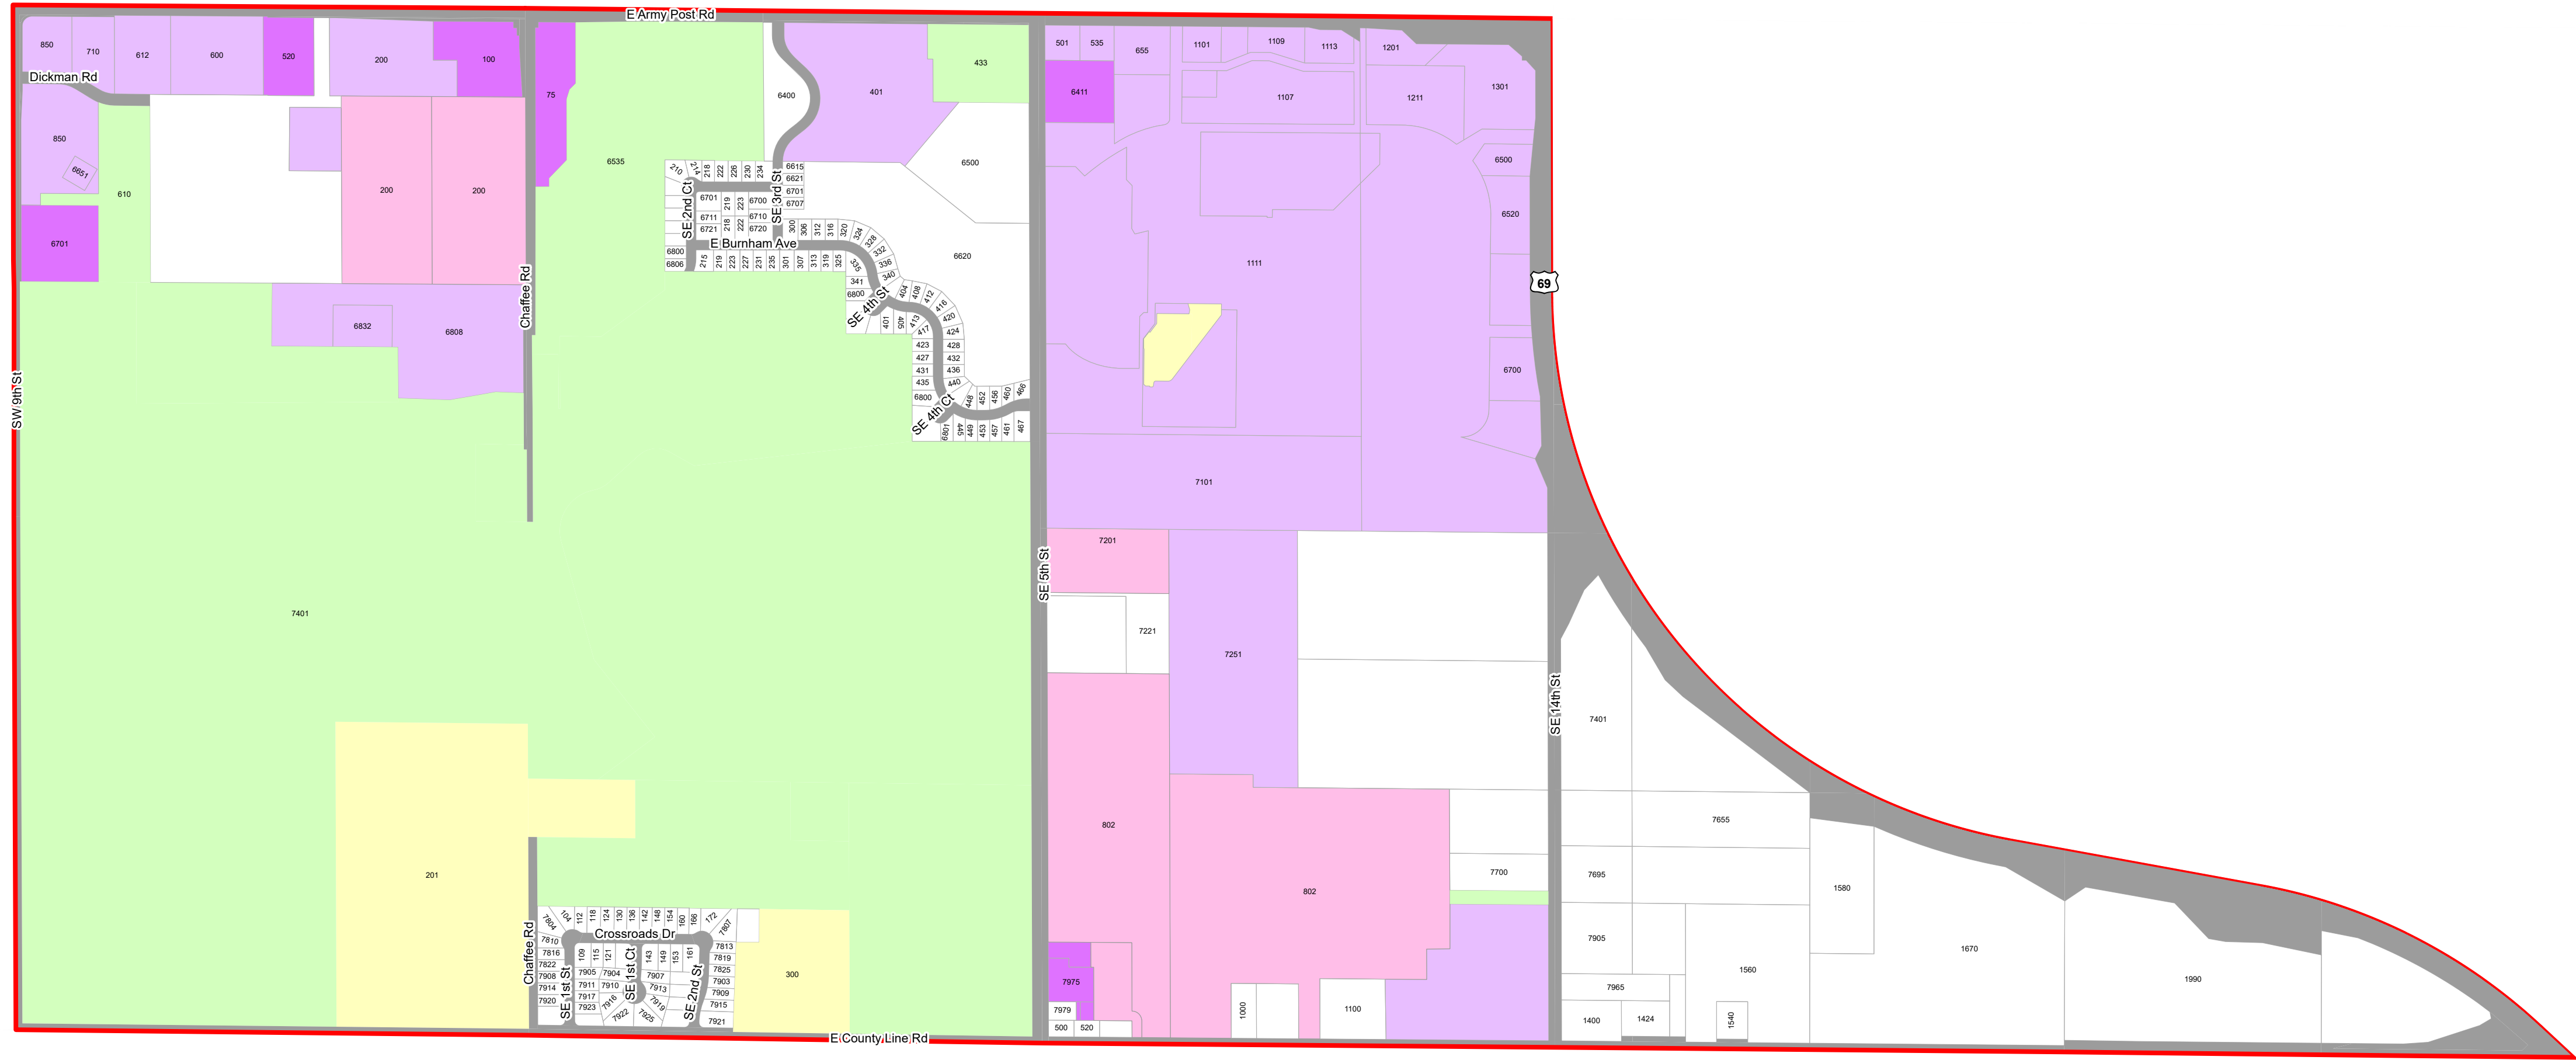

Des Moines Precinct 68

Des Moines Precinct 68
US Congress: 3
Iowa State Senate: 15
Iowa House of Representative: 30
County Supervisor: 4
School District: Des Moines Independent - Director 4
Municipality: Des Moines - Ward 4
Community College Director: 8

Legend

- Water
- Roads
- Type**
- Ag Dwelling/Agriculture
- Agriculture
- Commercial
- Exempt Commercial
- Exempt Residential
- Government
- Multi-Residential
- Residential
- School

This precinct is valid from 2022 through 2031. This PDF will not be updated.
 This map has been created as described in precinct legal description ordinances.
 Precinct level maps have not been printed and therefore are not available for purchase.
 Individuals may reproduce this map at their own expense without restrictions.
 Digital source files are not available from the Election Office.