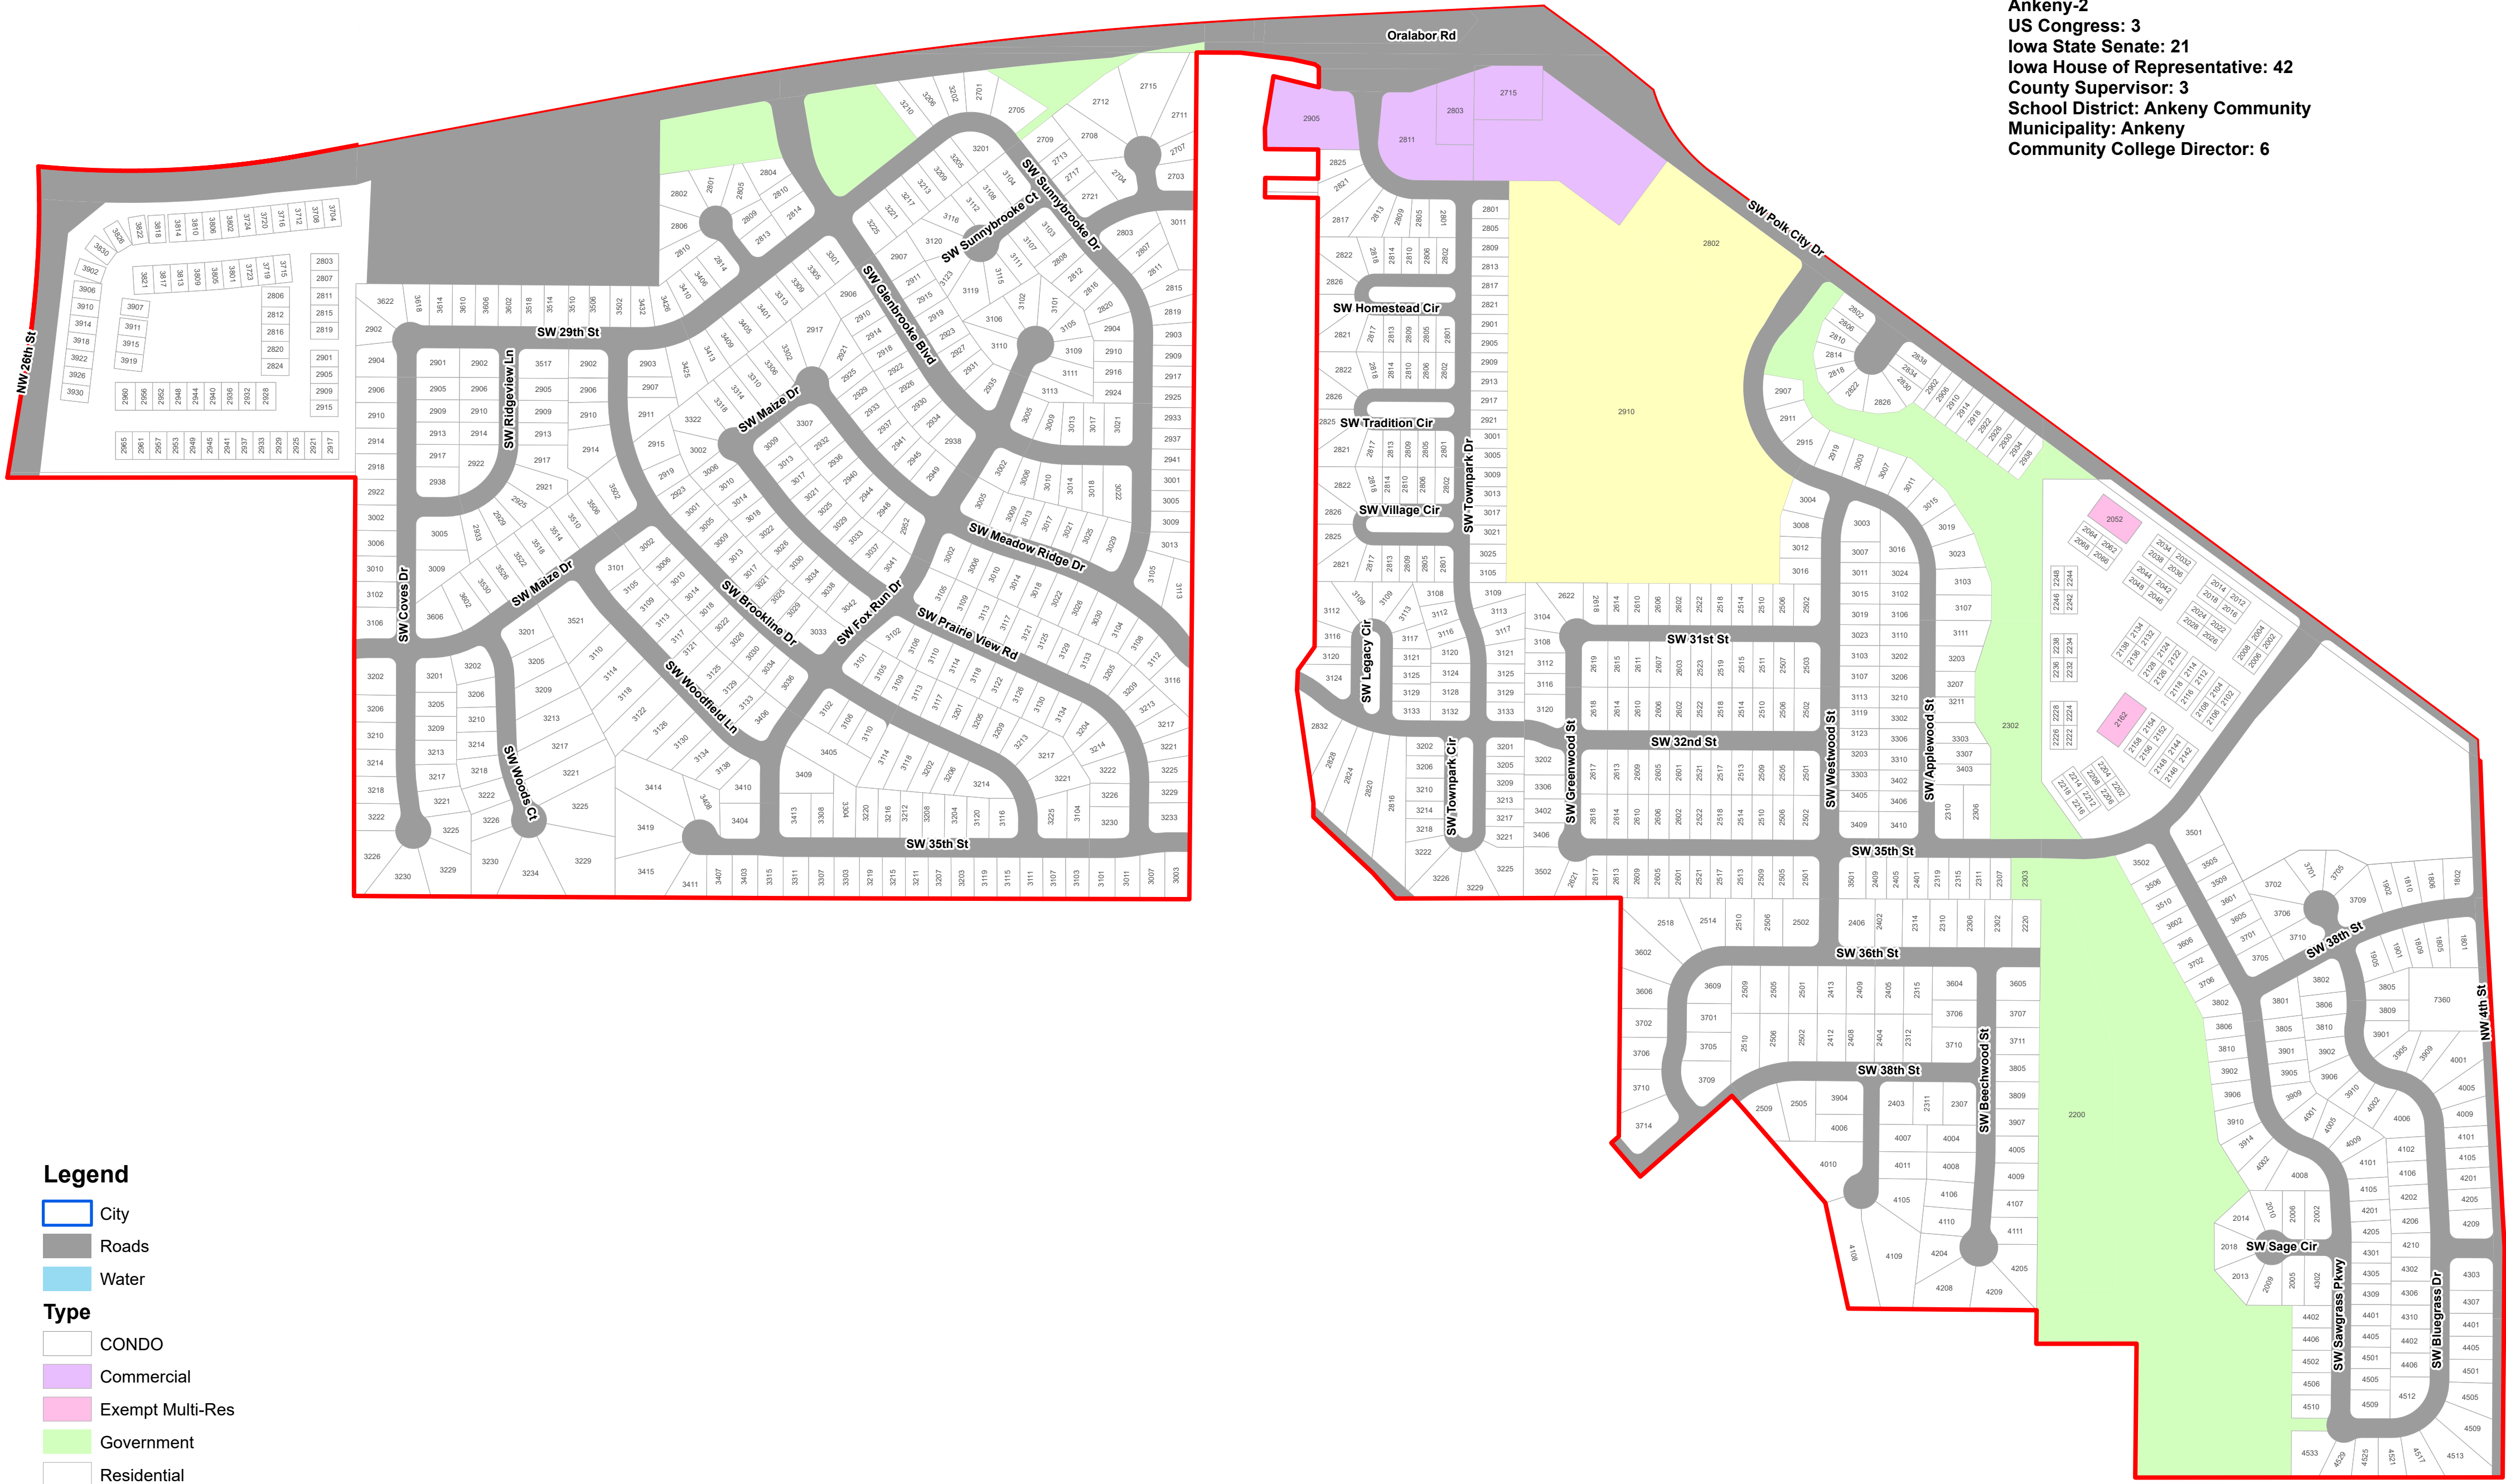

Ankeny Precinct 2

Ankeny-2
US Congress: 3
Iowa State Senate: 21
Iowa House of Representative: 42
County Supervisor: 3
School District: Ankeny Community
Municipality: Ankeny
Community College Director: 6

- Legend**
- City
 - Roads
 - Water
- Type**
- CONDO
 - Commercial
 - Exempt Multi-Res
 - Government
 - Residential
 - School

This precinct is valid from 2022 through 2031. This PDF will not be updated.
 This map has been created as described in precinct legal description ordinances.
 Precinct level maps have not been printed and therefore are not available for purchase.
 Individuals may reproduce this map at their own expense without restrictions.
 Digital source files are not available from the Election Office.